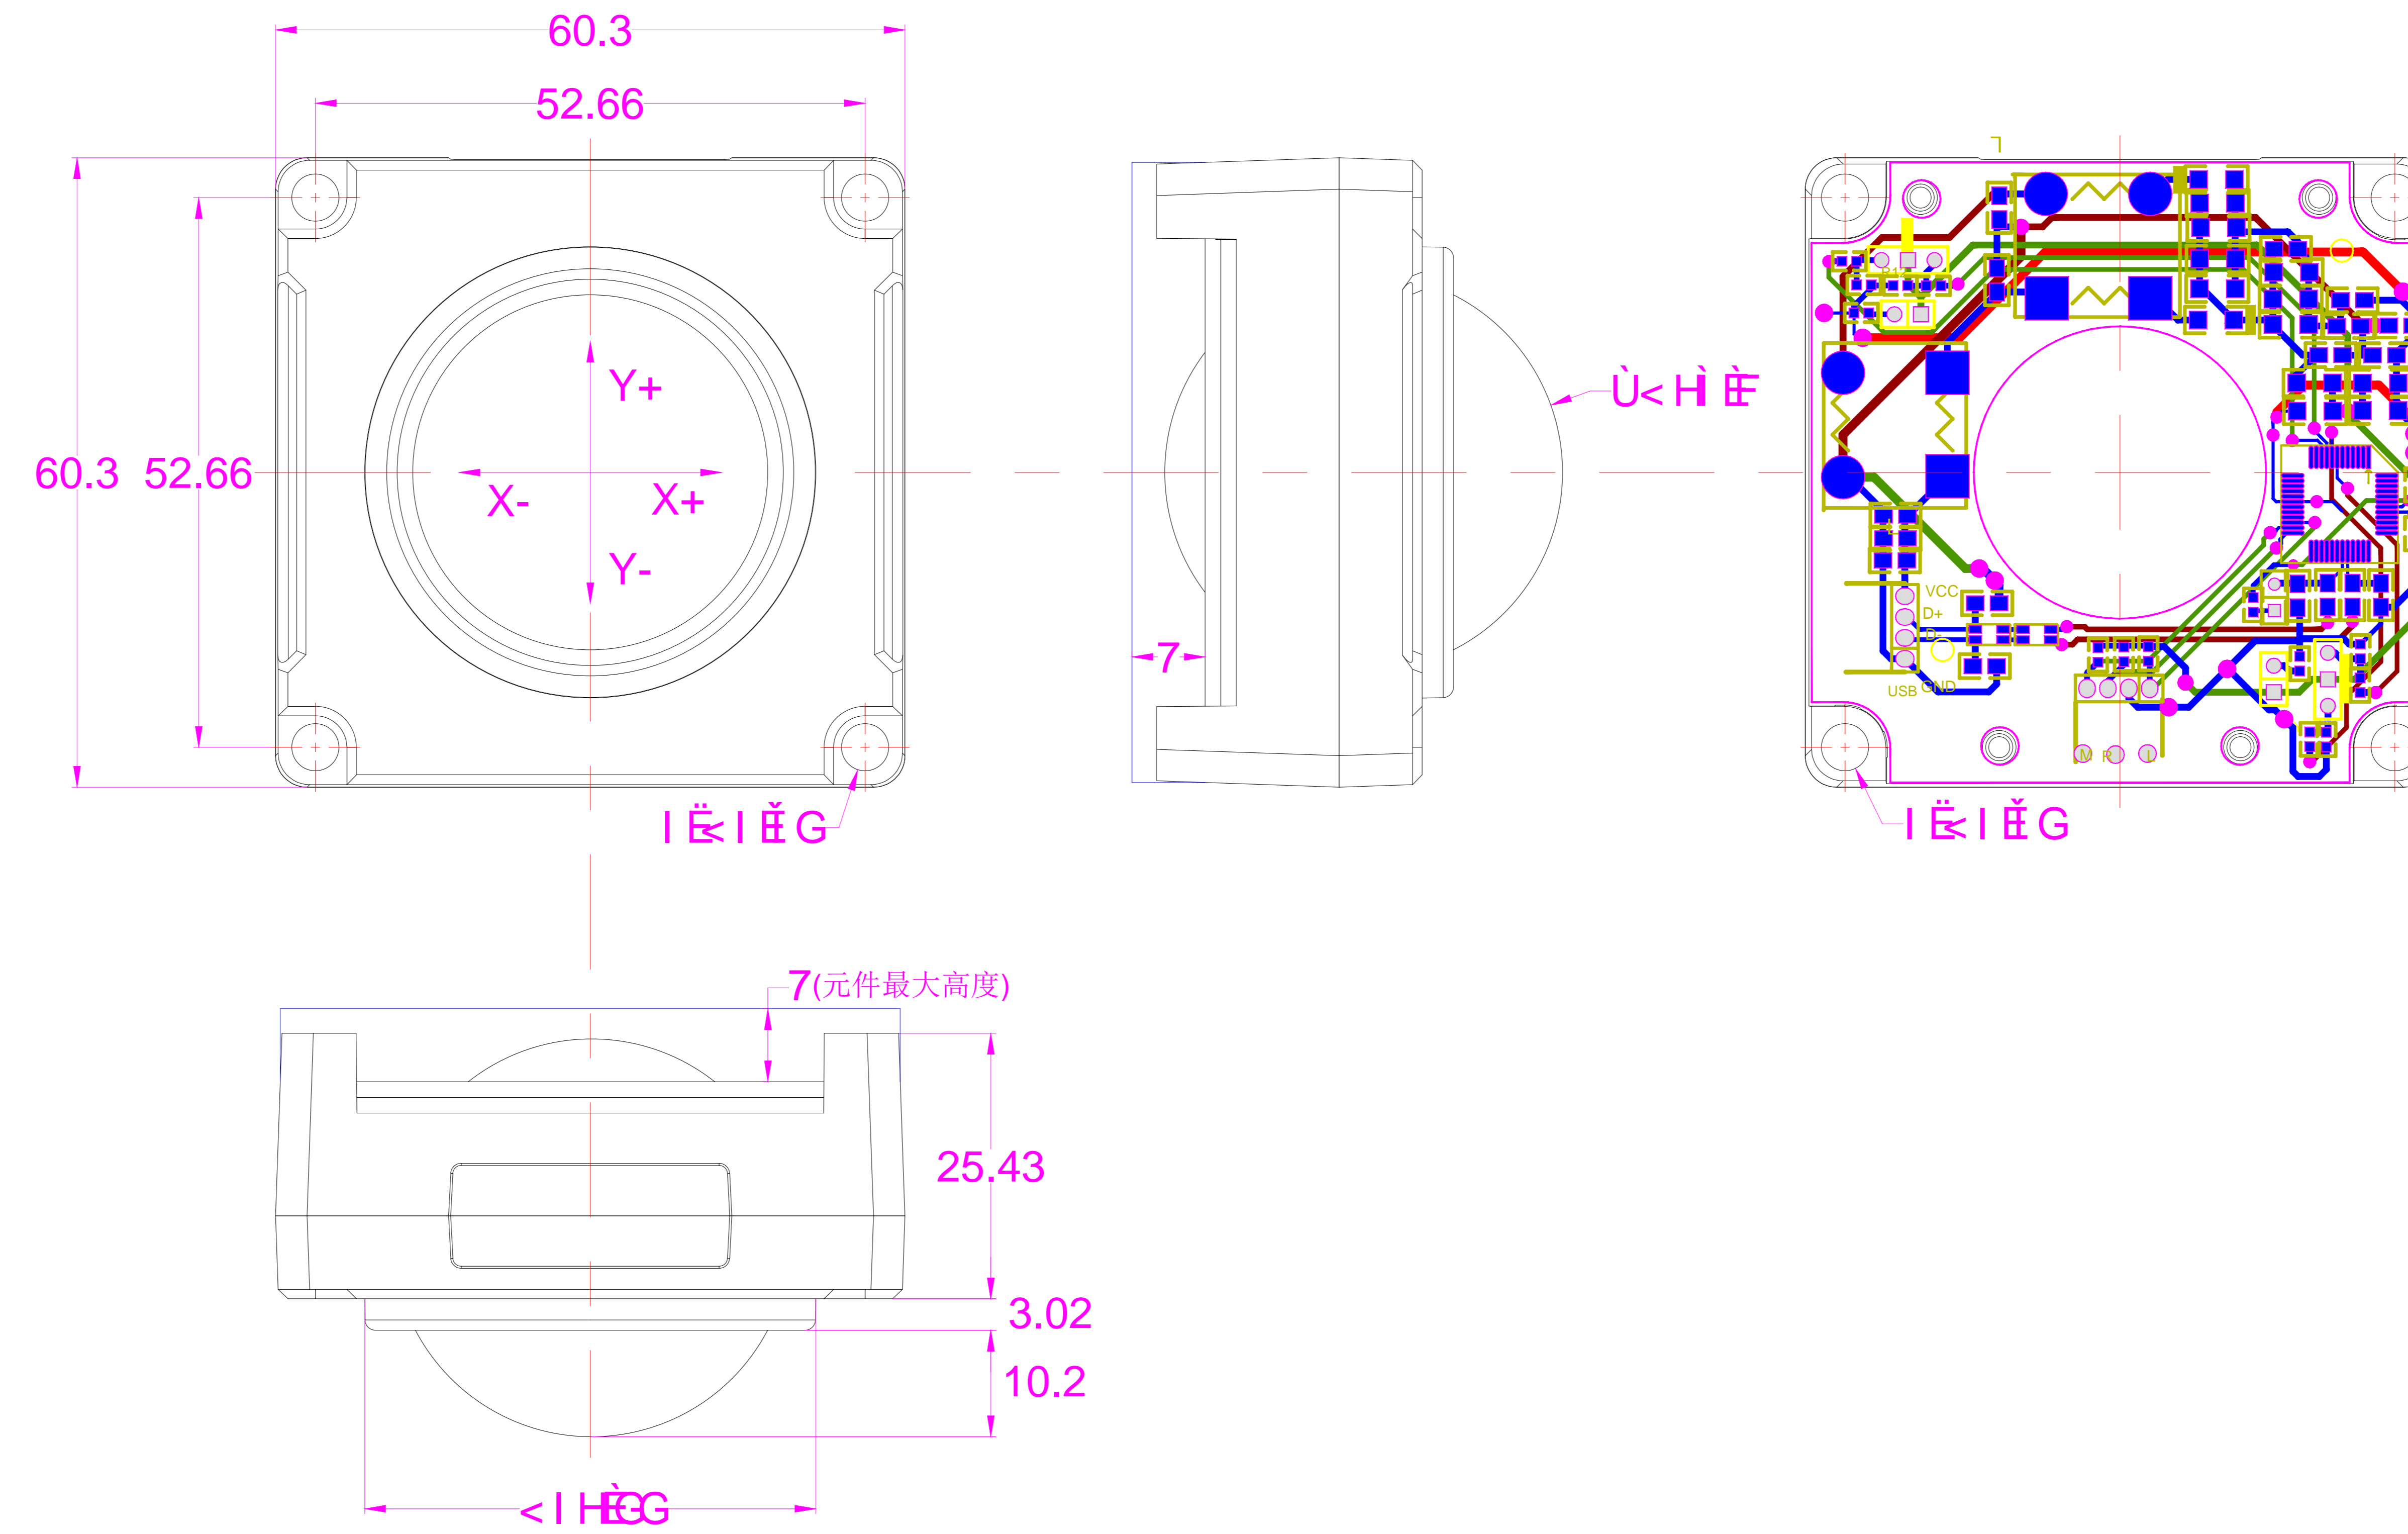

Date	Changes	REV
31.11.2020	Original	1.0

AW-38-MTB-EMC-151B