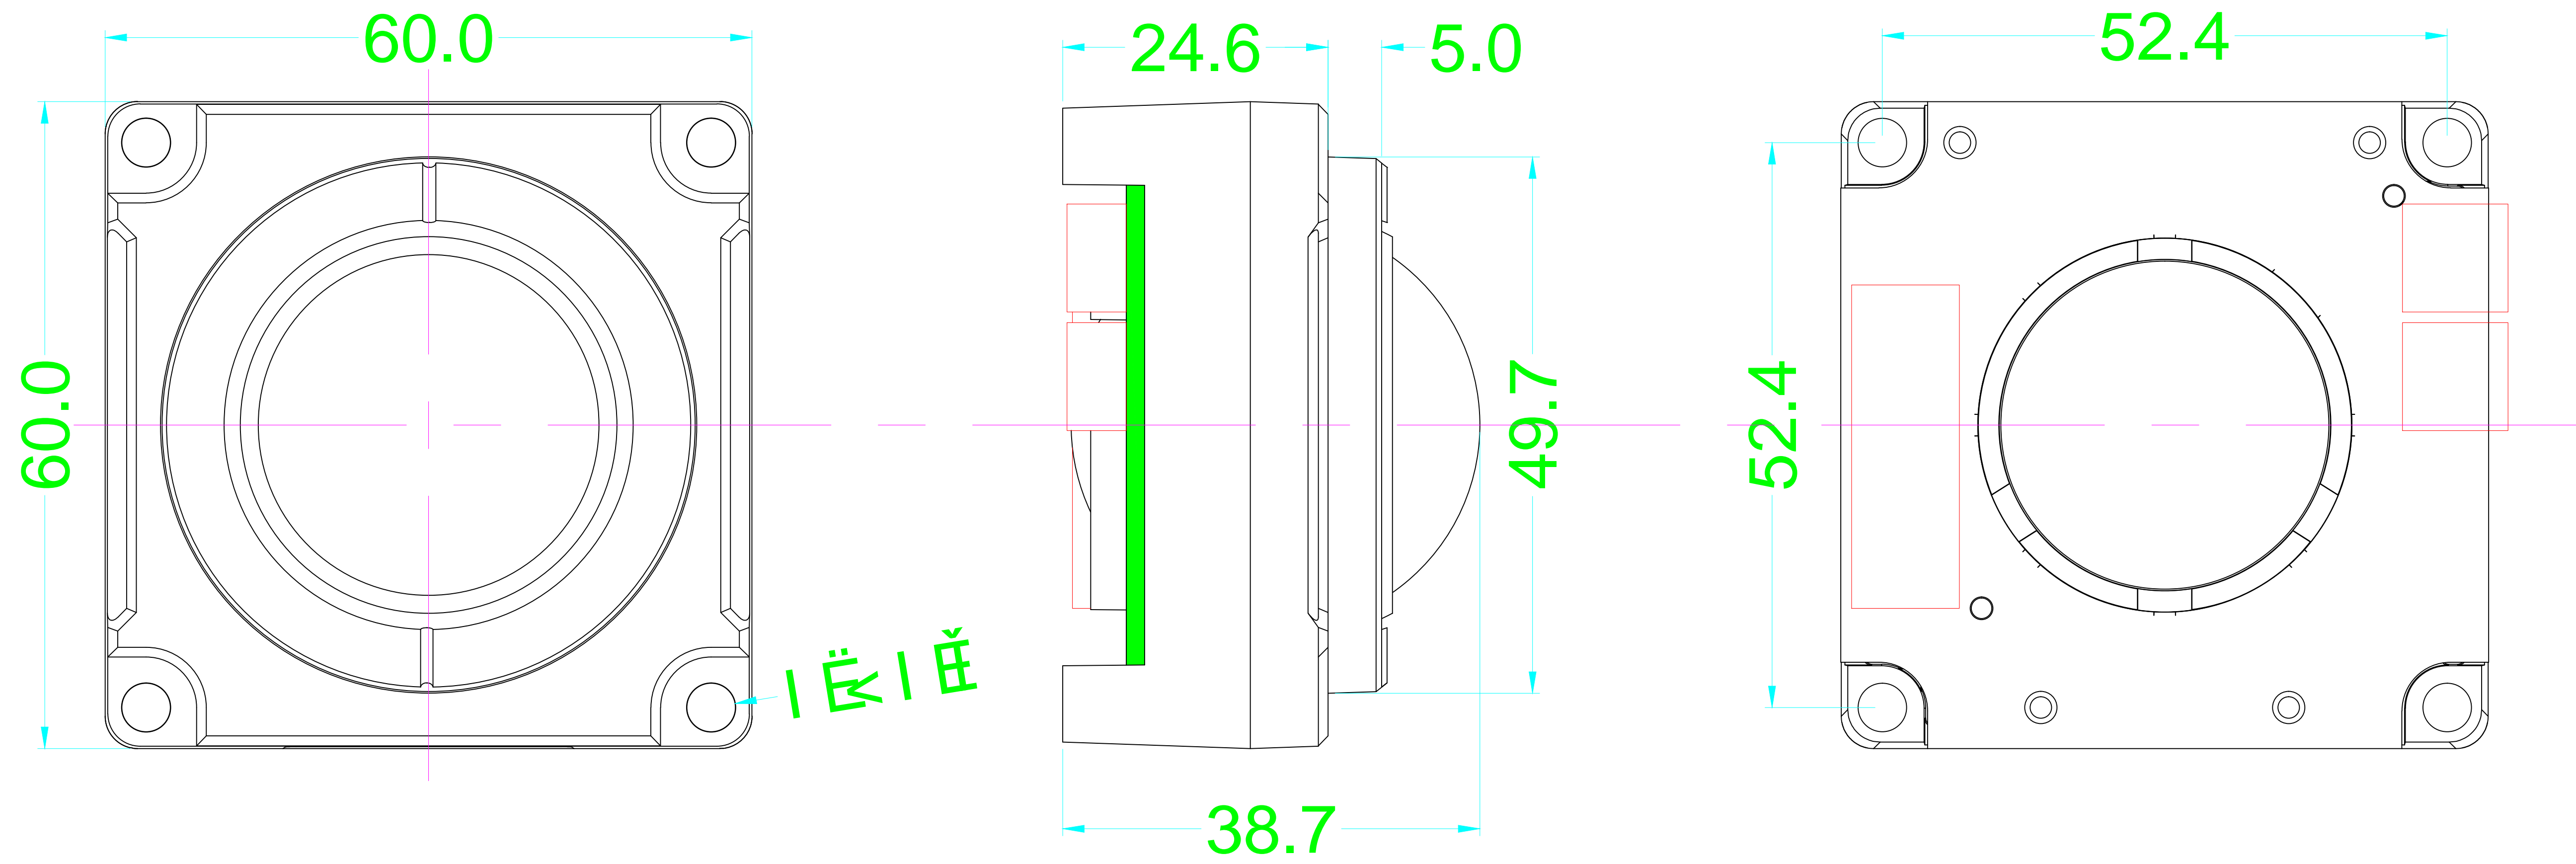

Date	Changes	REV
2018.12.10	Original	1.0

AW-38R-MTB-V03