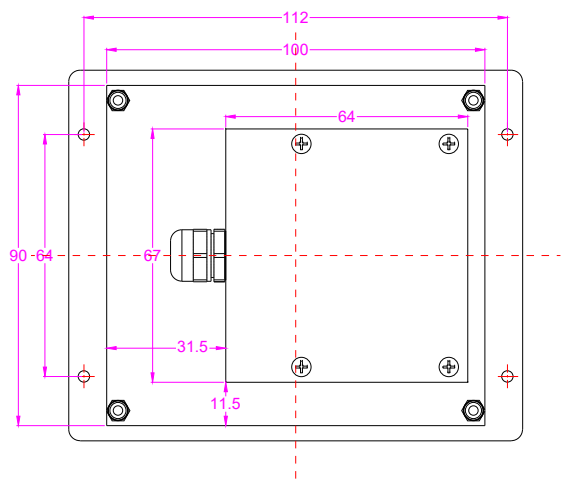

Date	Changes	REV
14.09.2018	Original	1.0

AW-A120KP-DWP