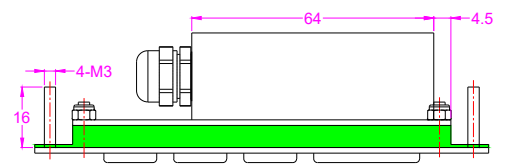

Date	Changes	REV
14.09.2018	Original	1.0

AW-A120KP-DWP