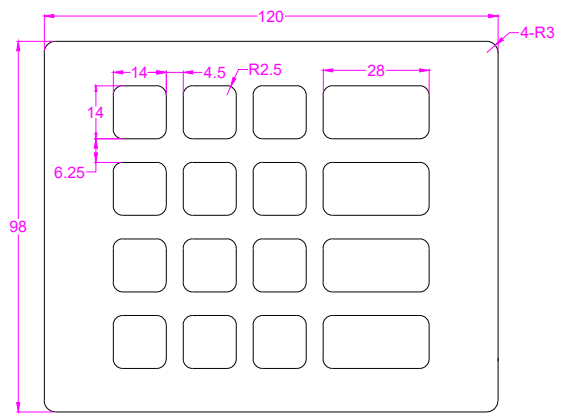

Date	Changes	REV
14.09.2018	Original	1.0

AW-A120KP-DWP