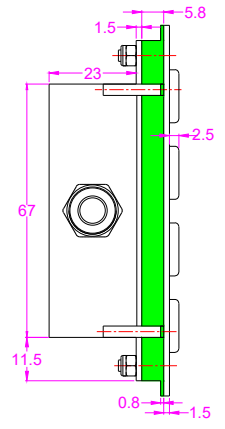

Date	Changes	REV
14.09.2018	Original	1.0

AW-A120KP-DWP