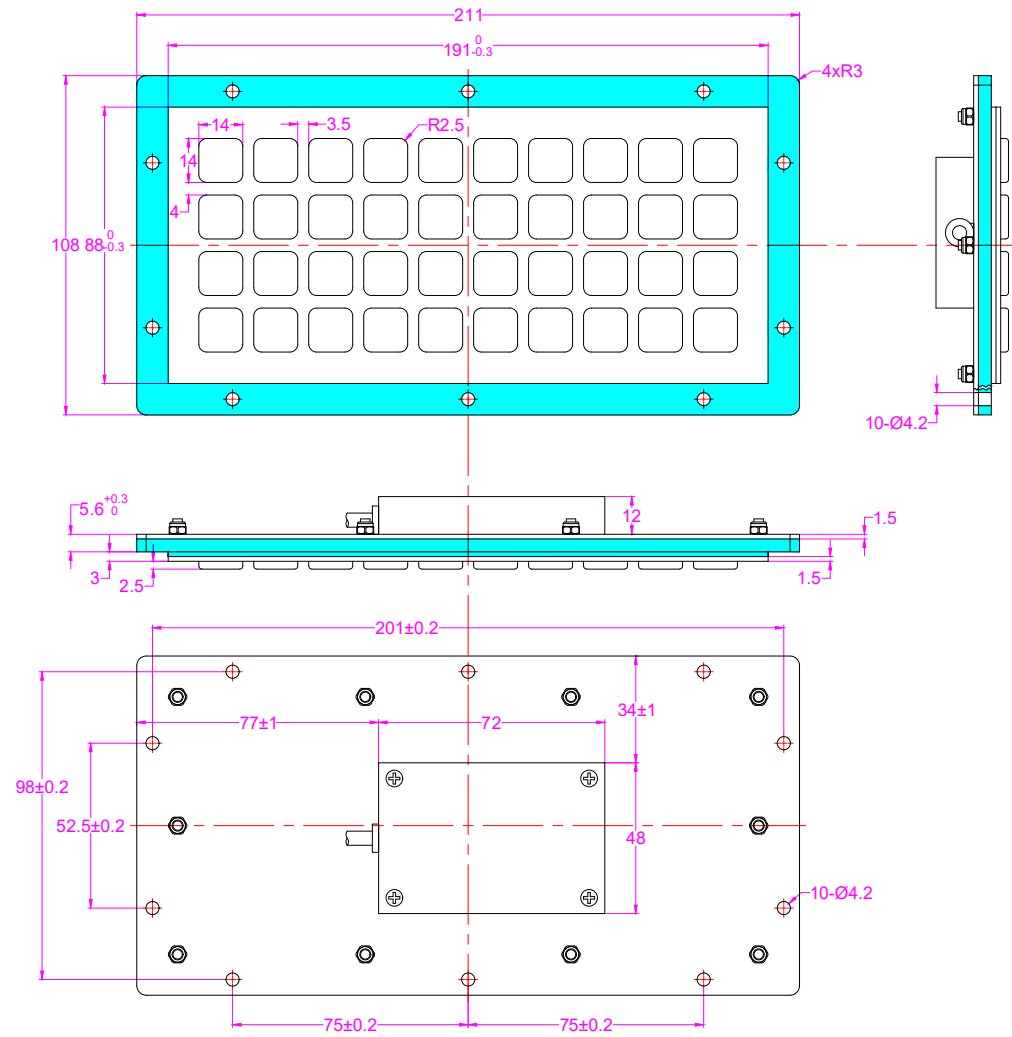

Date	Changes	REV
2023.02.08	Original	1.0

AW-A191-DWP