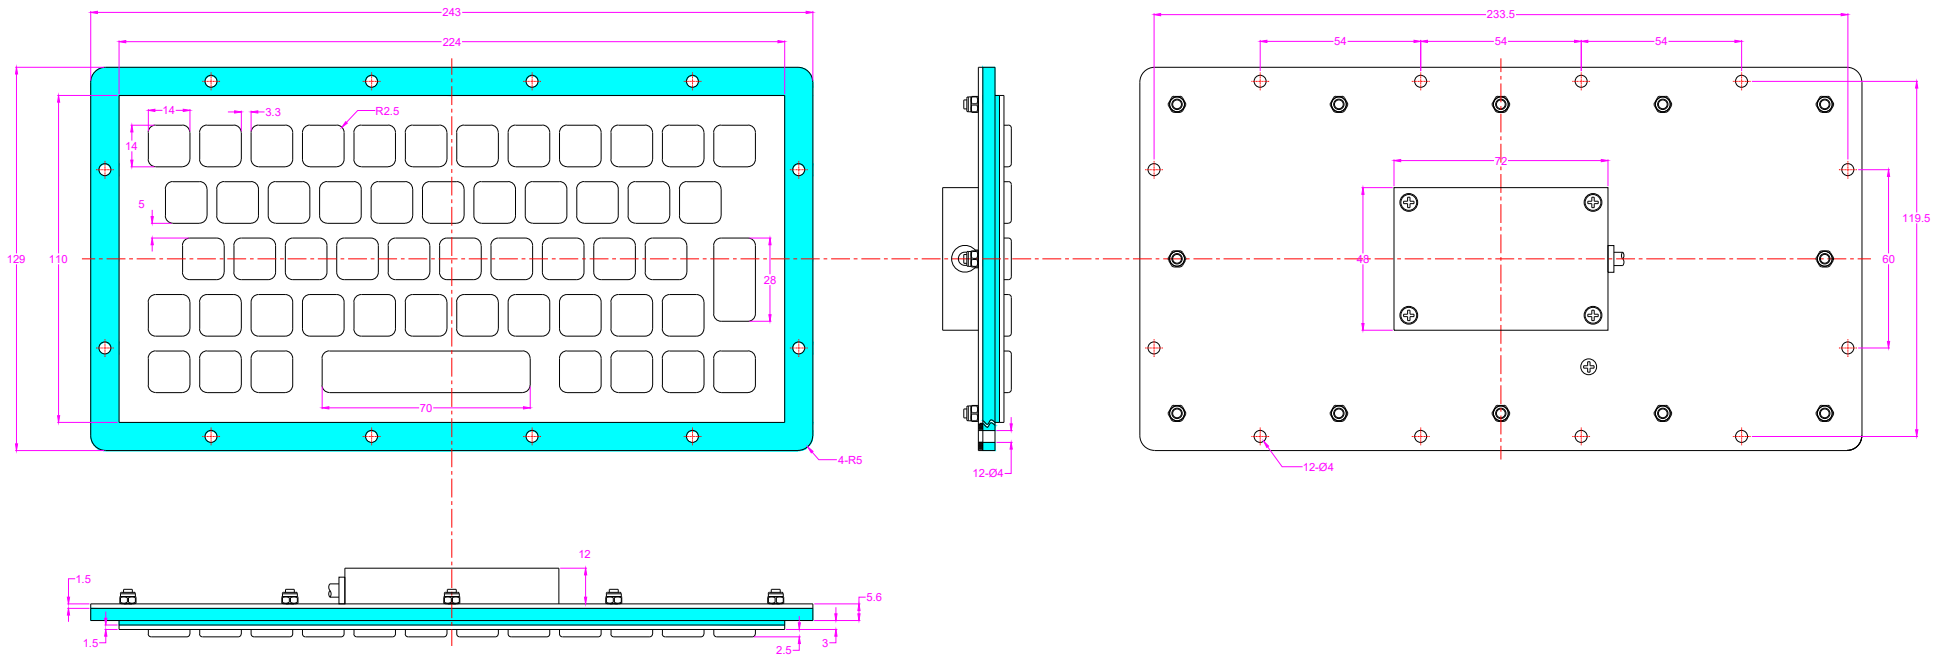

Date	Changes	REV
08.12.2021	Original	1.0

AW-A224-DWP