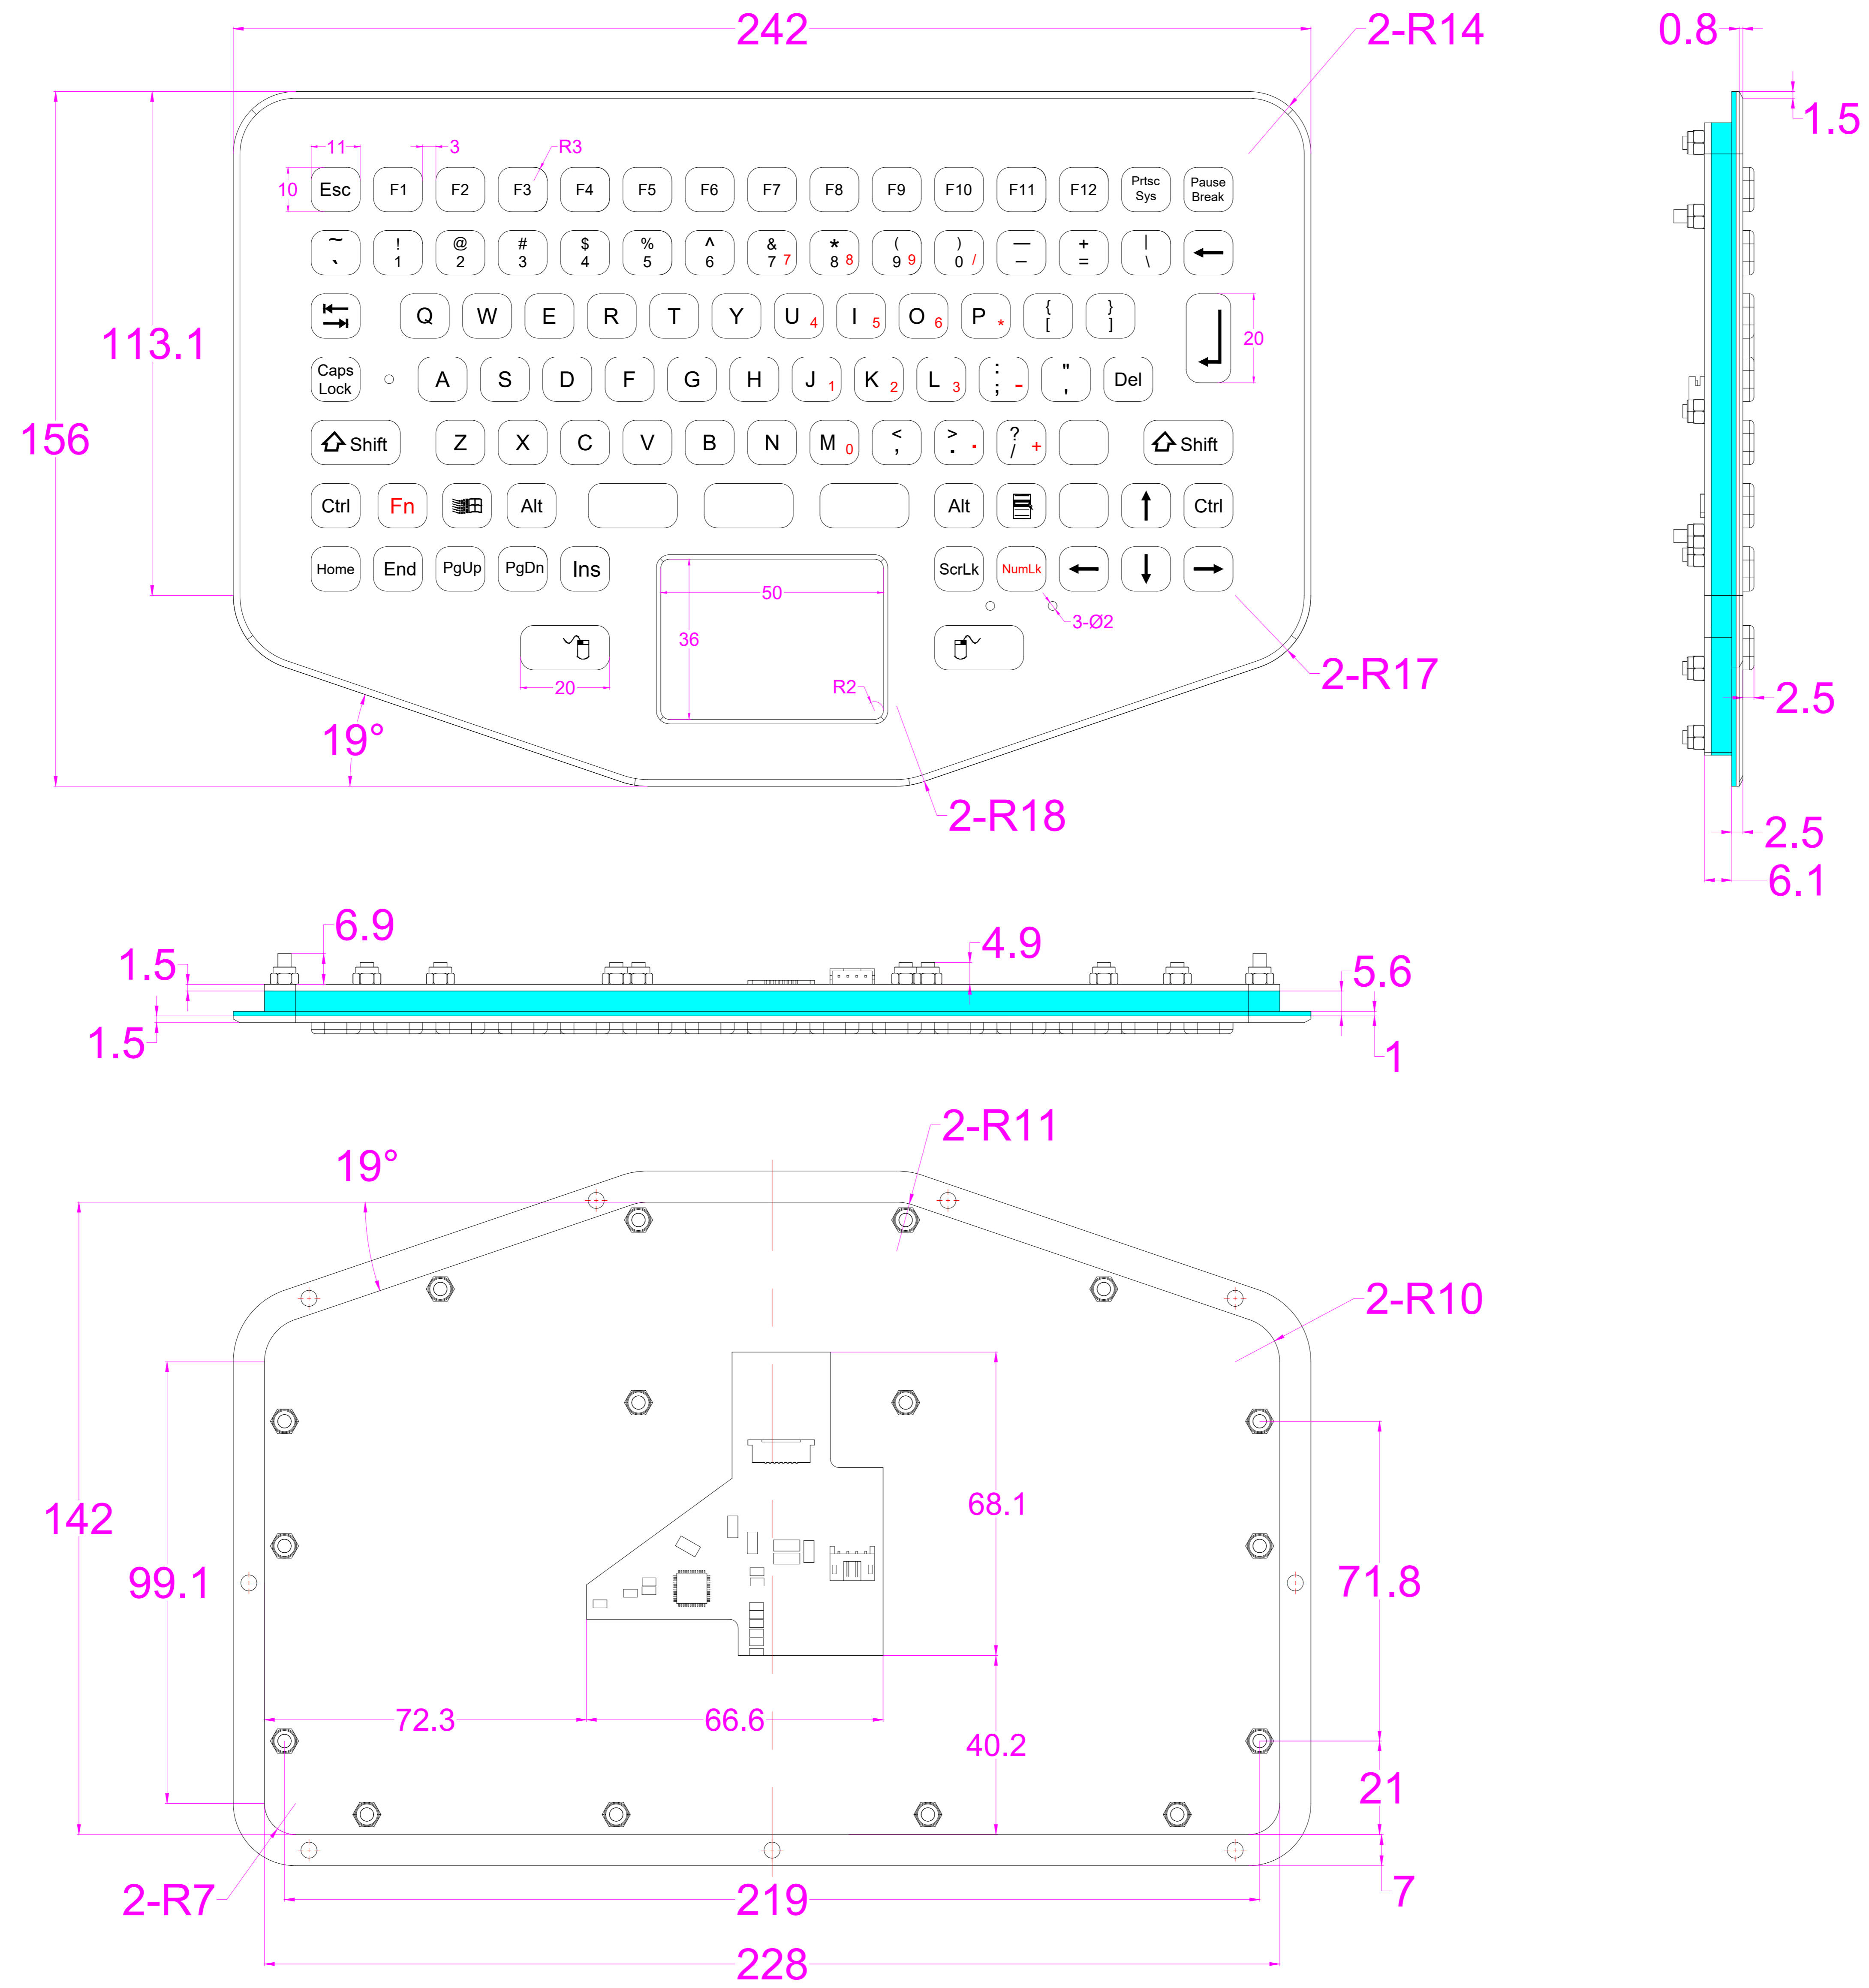

Date	Changes	REV
2022.4.8	Original	1.0

AW-A228TP-FN-DWP