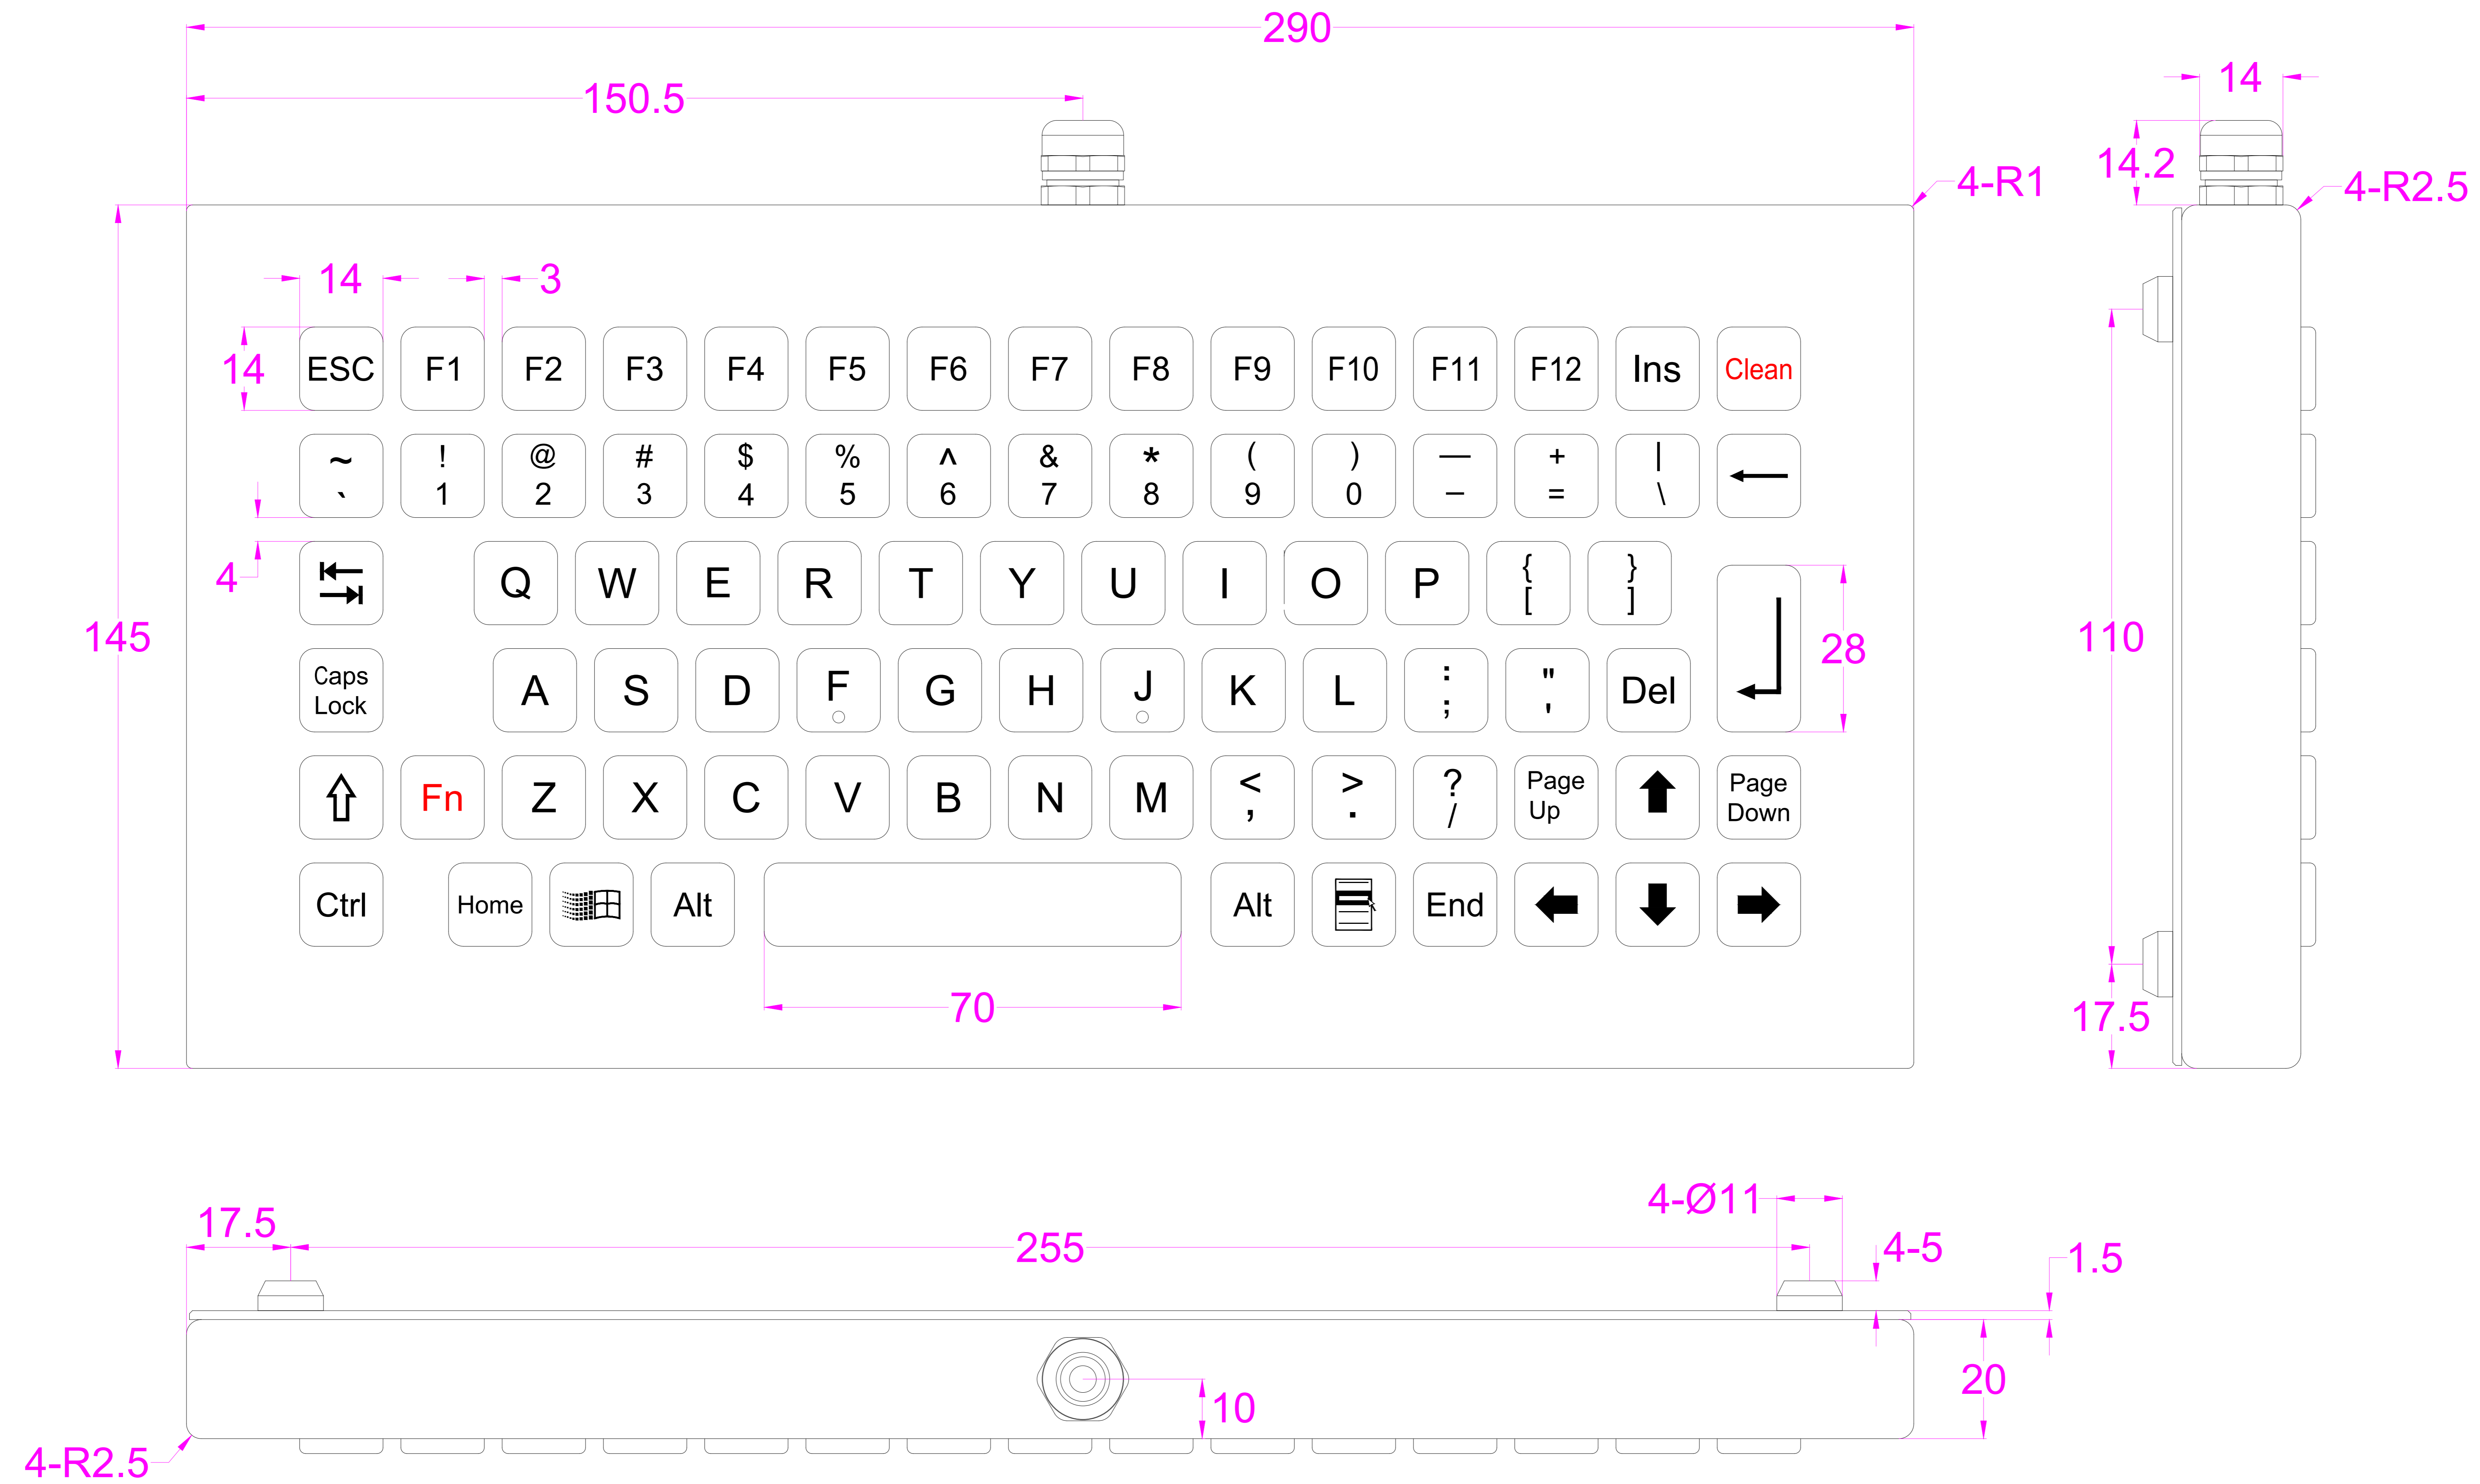

Date	Changes	REV
2025.06.16	Original	1.0

AW-A290-FN-BT-DT-DWP