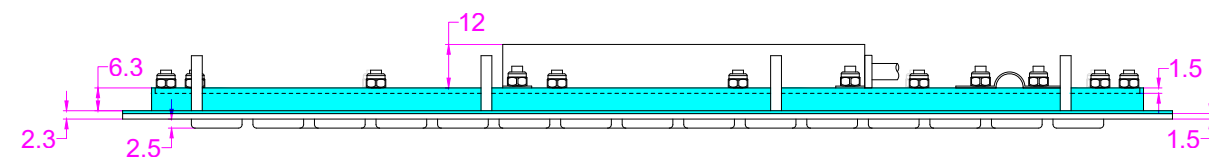

Date	Changes	REV
2023.01.31	Original	1.0

**AW-A290-FN-BT-DWP**