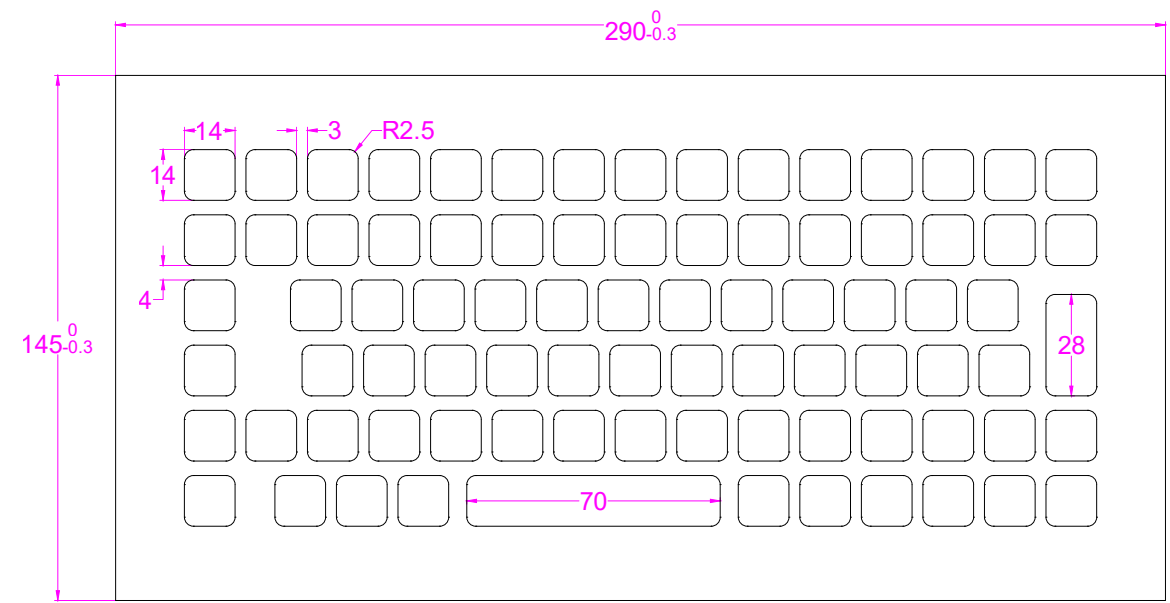

Date	Changes	REV
2023.01.31	Original	1.0

**AW-A290-FN-BT-DWP**