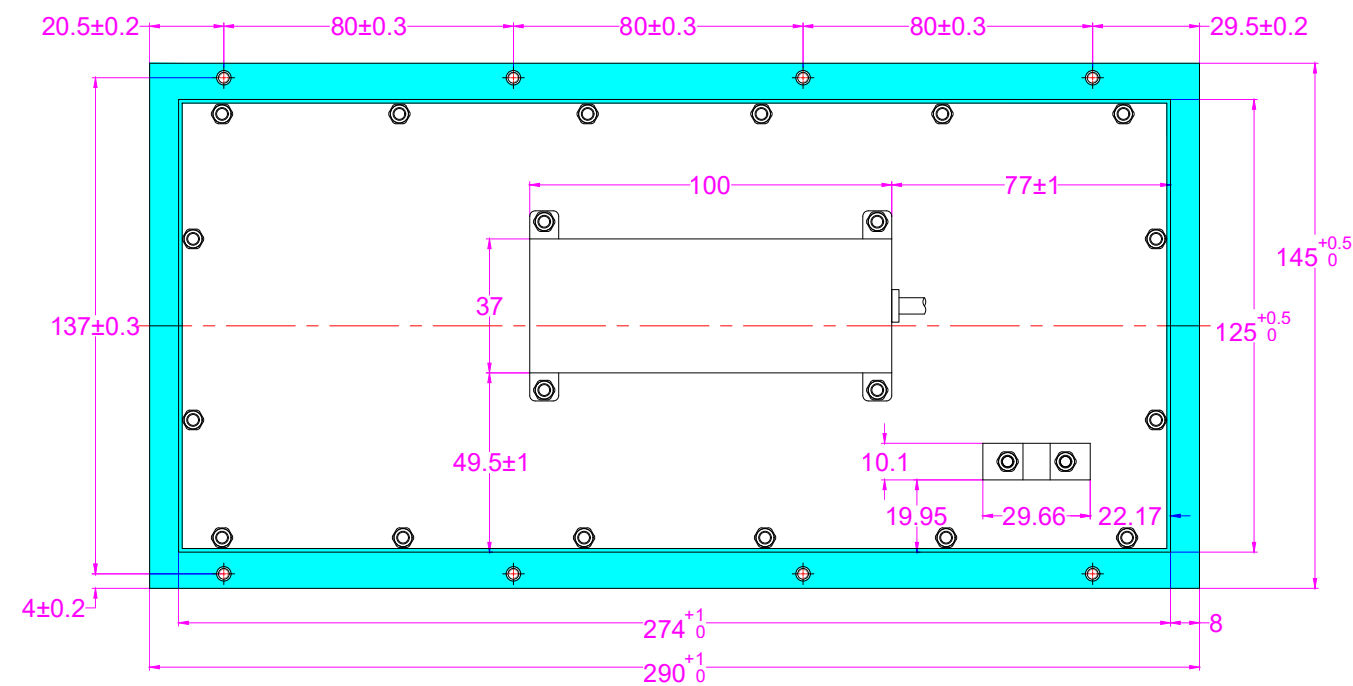

Date	Changes	REV
2023.01.31	Original	1.0

**AW-A290-FN-BT-DWP**