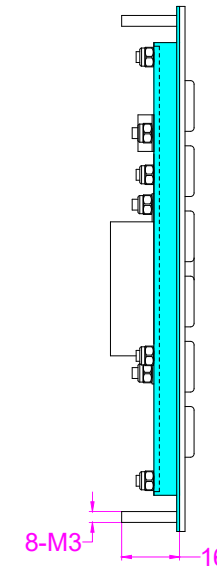

Date	Changes	REV
2023.01.31	Original	1.0

**AW-A290-FN-BT-DWP**