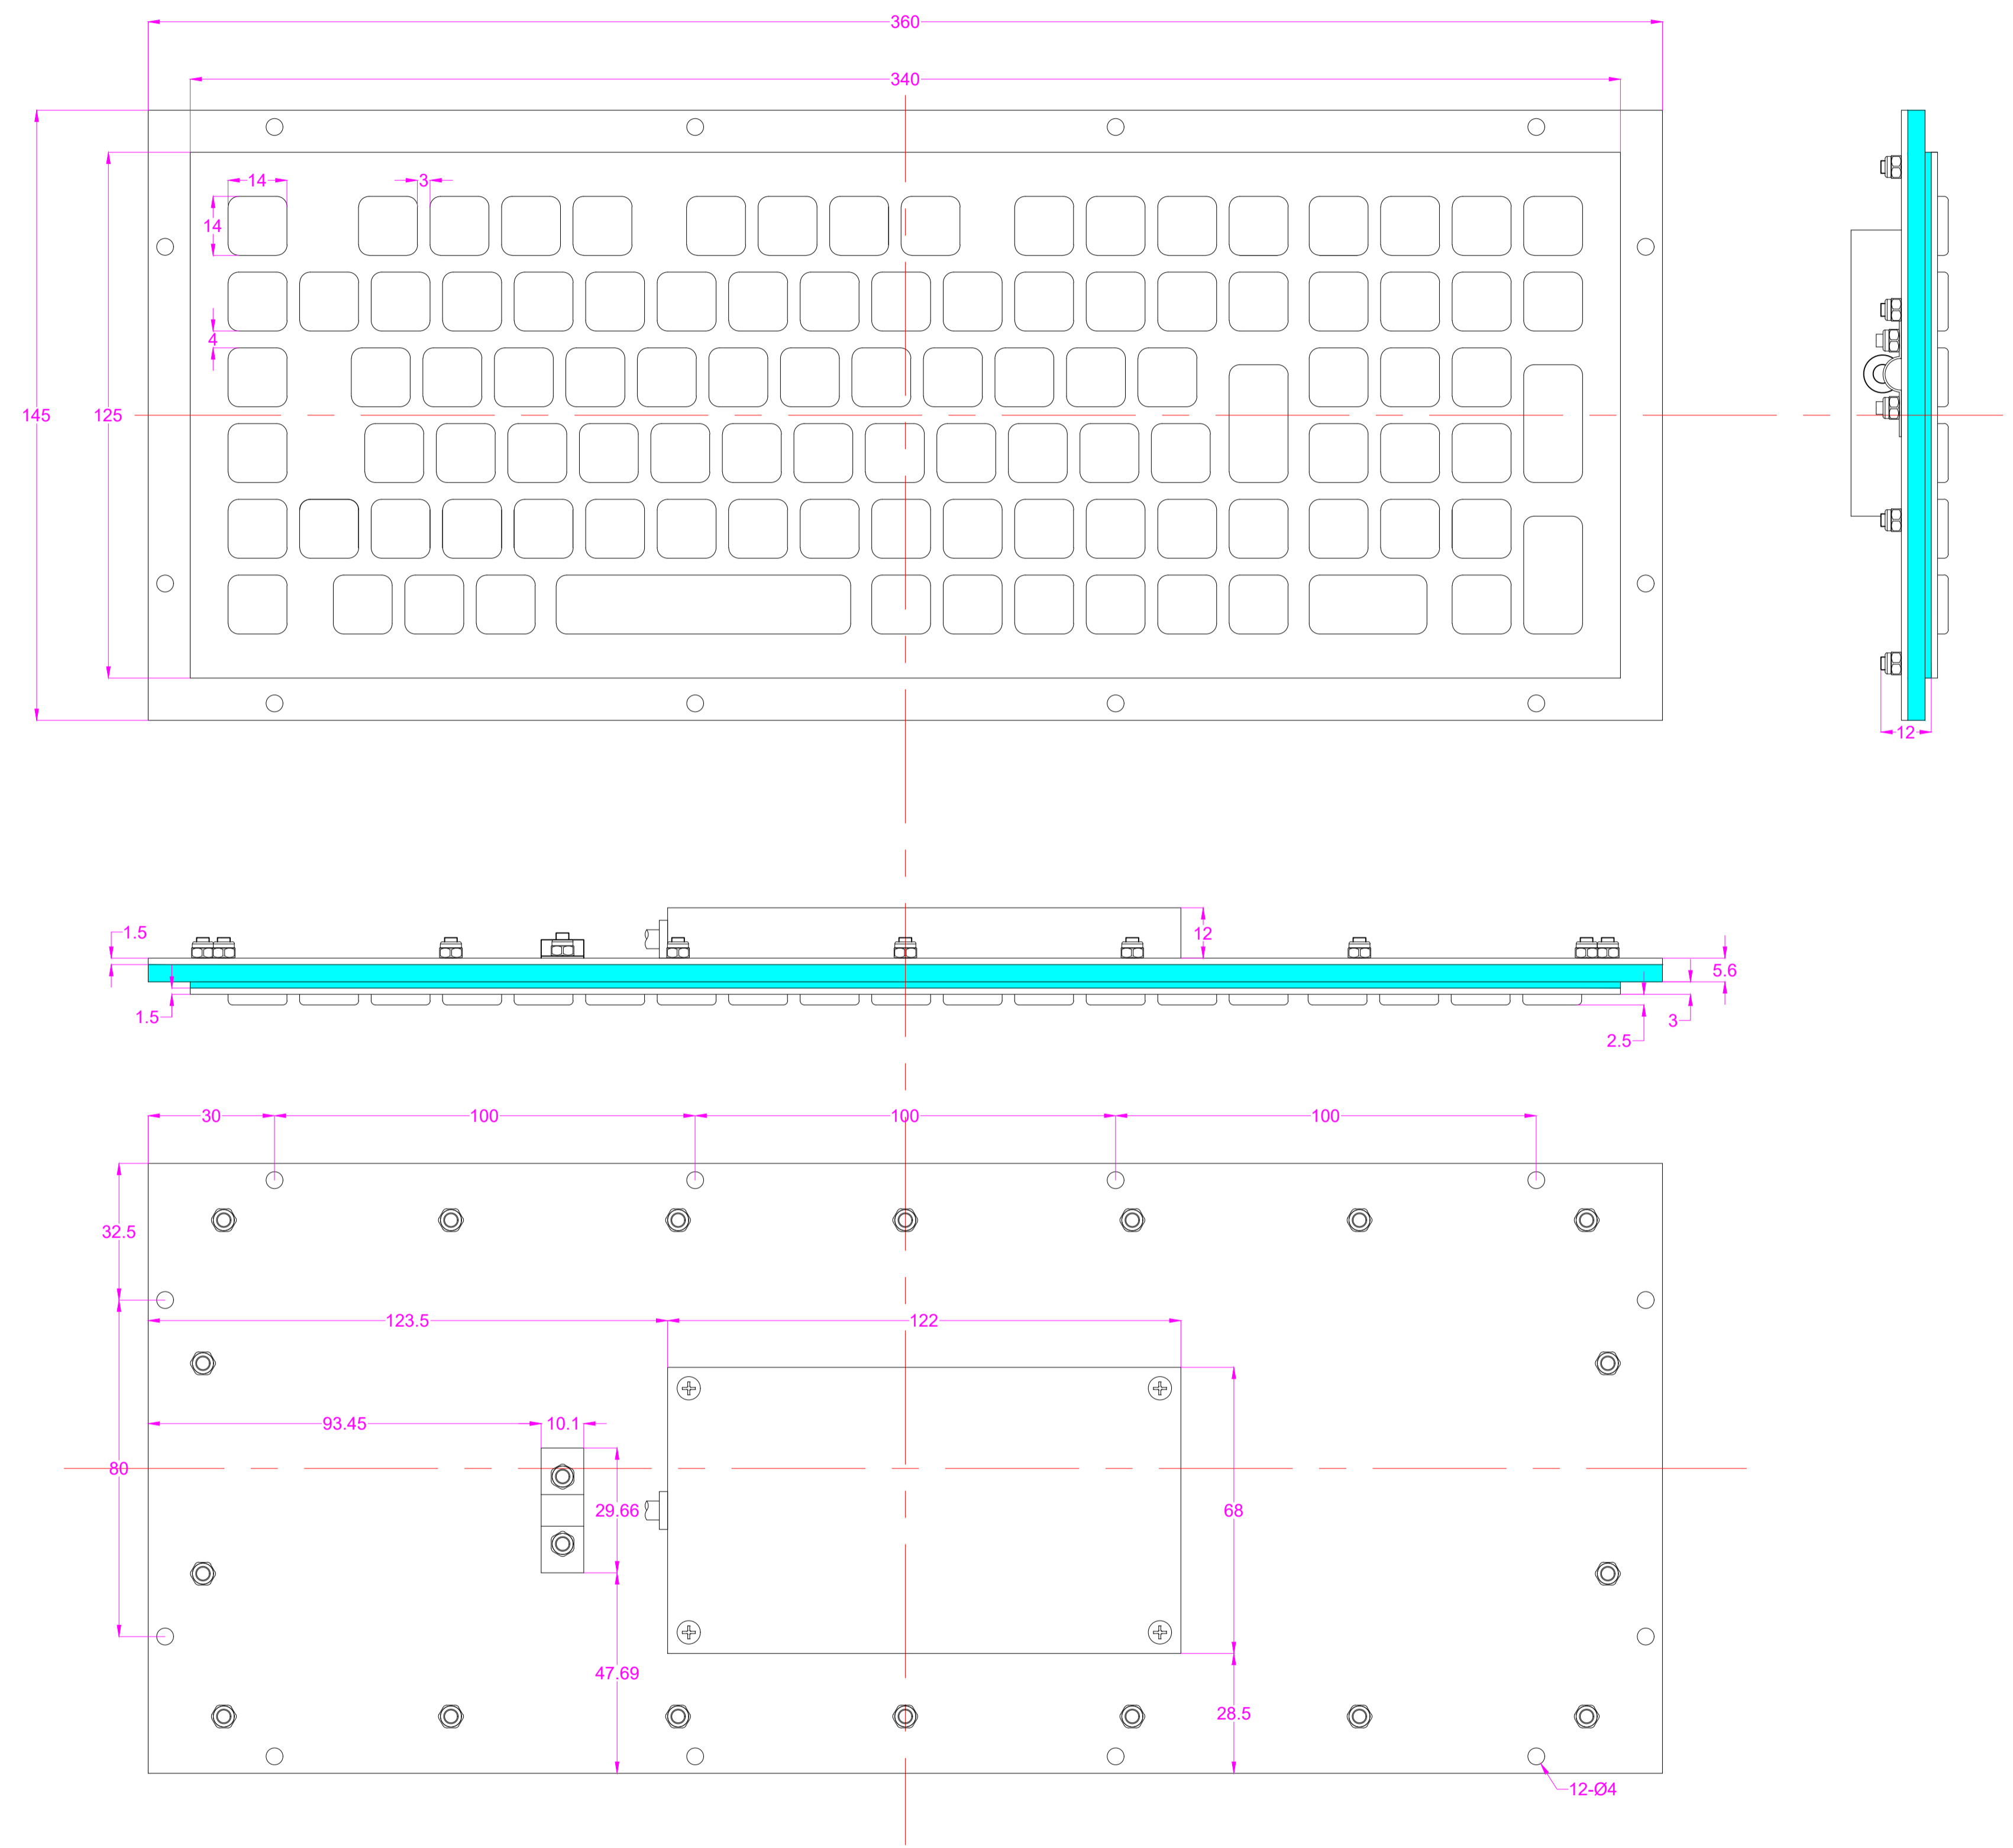

Date	Changes	REV
26.04.2022	Original	1.0

AW-A340KP-FN-BL-DWP