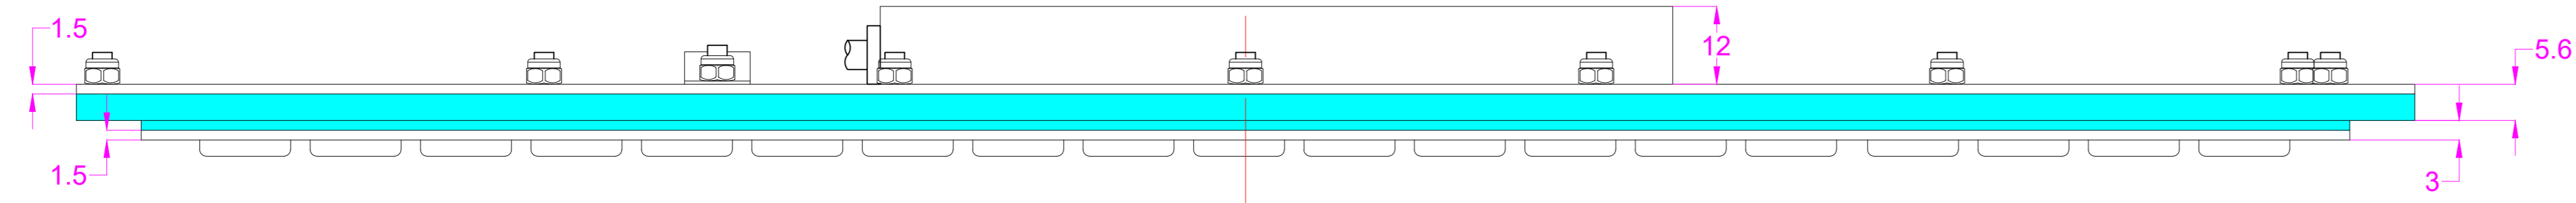

Date	Changes	REV
10.02.2022	Original	1.0

AW-A340KP-FN-BT-DWP