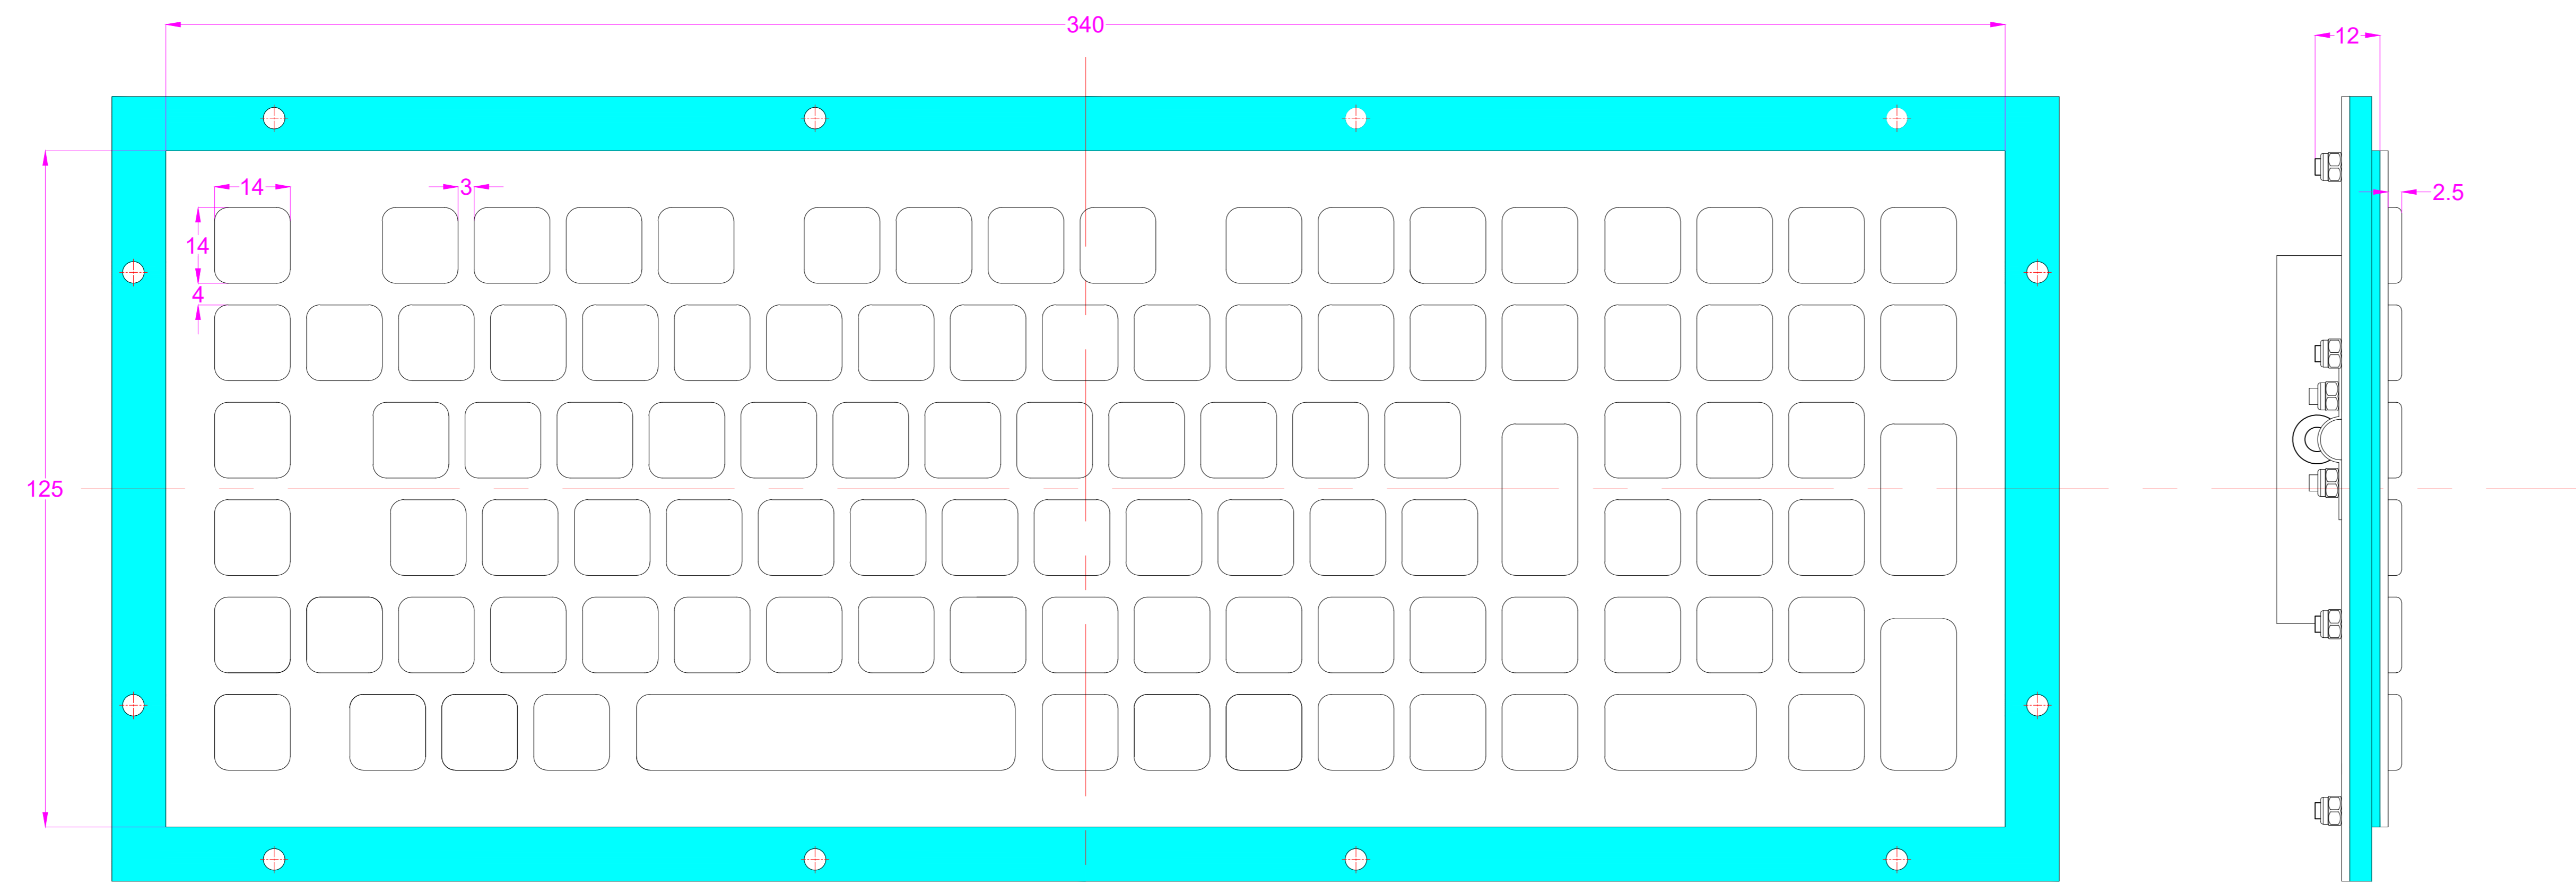

Date	Changes	REV
10.02.2022	Original	1.0

AW-A340KP-FN-BT-DWP