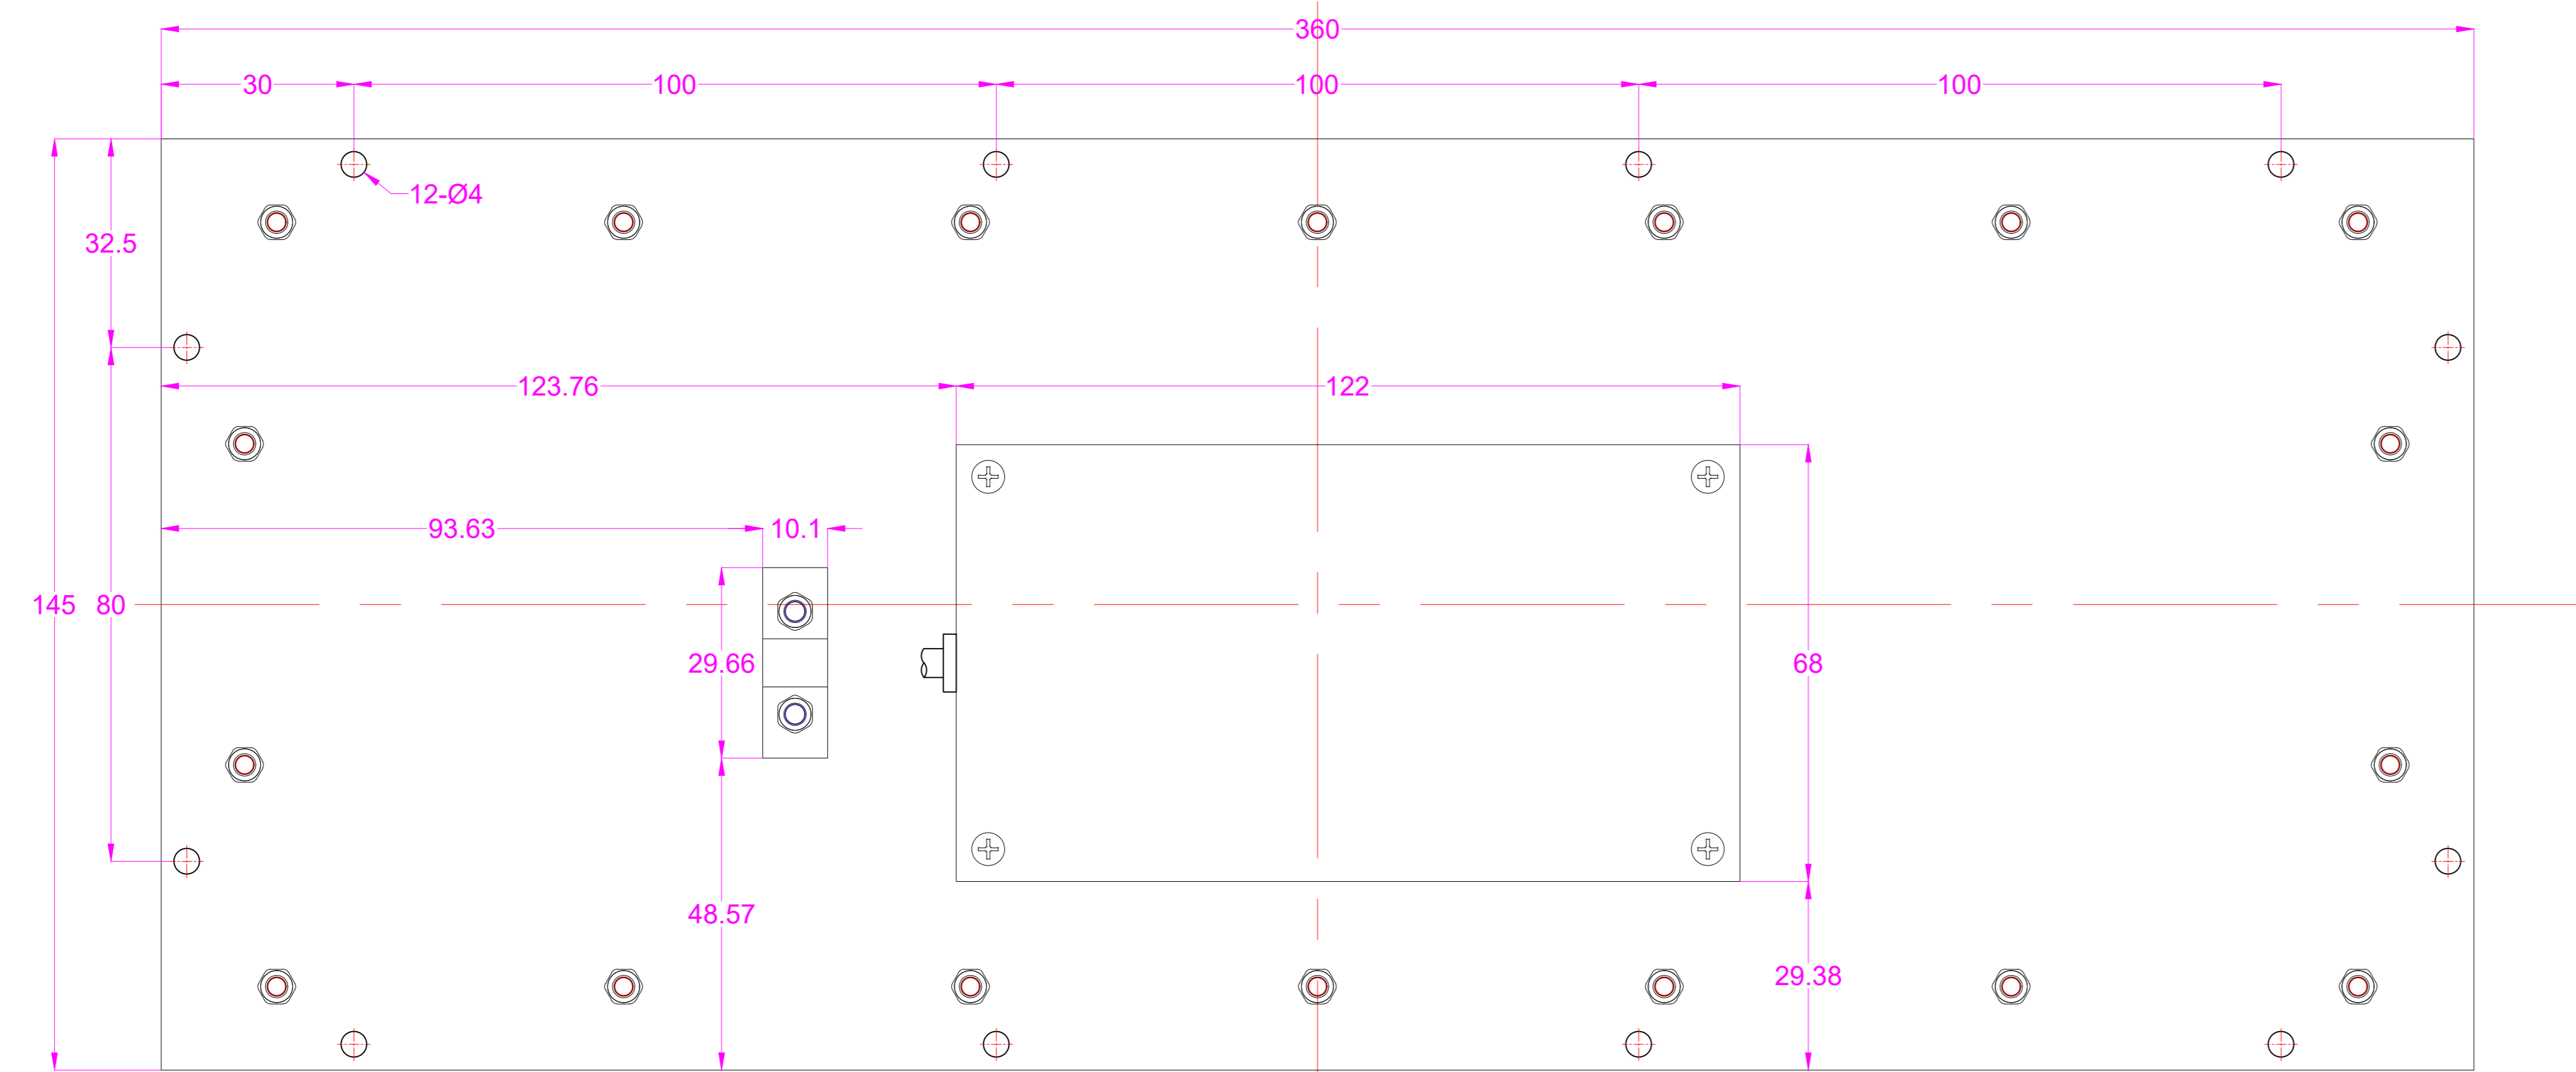

Date	Changes	REV
10.02.2022	Original	1.0

AW-A340KP-FN-BT-DWP