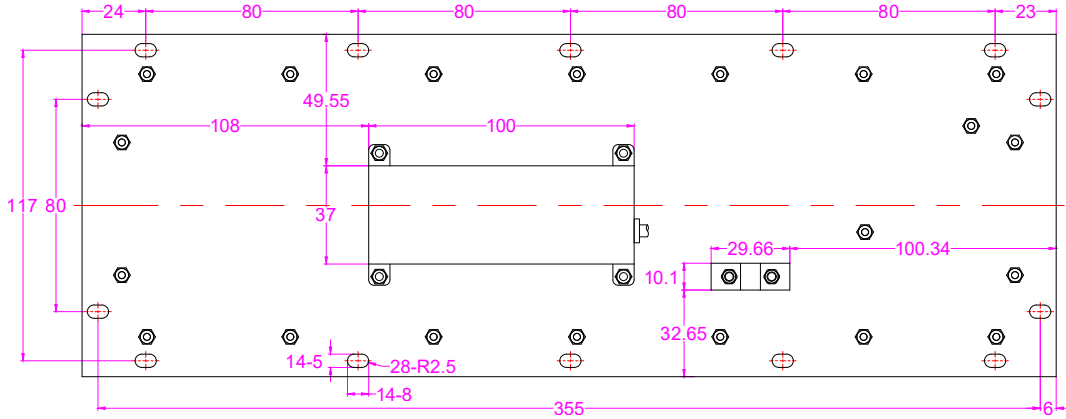

Date	Changes	REV
12.11.2020	Original	1.0

AW-A343-DHP-DWP