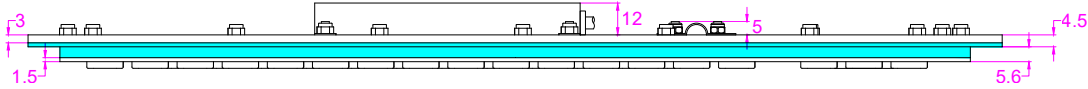

Date	Changes	REV
12.11.2020	Original	1.0

AW-A343-DHP-DWP