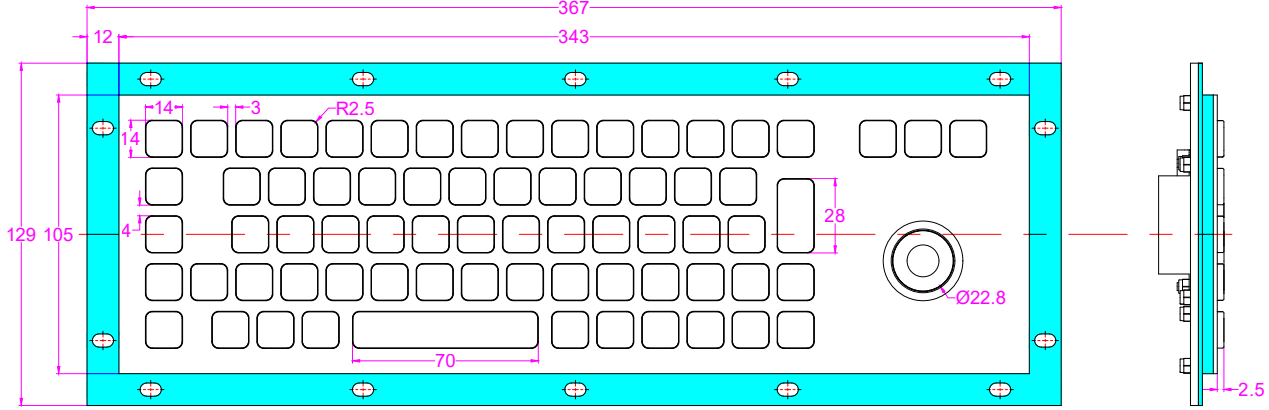

Date	Changes	REV
12.11.2020	Original	1.0

AW-A343-DHP-DWP