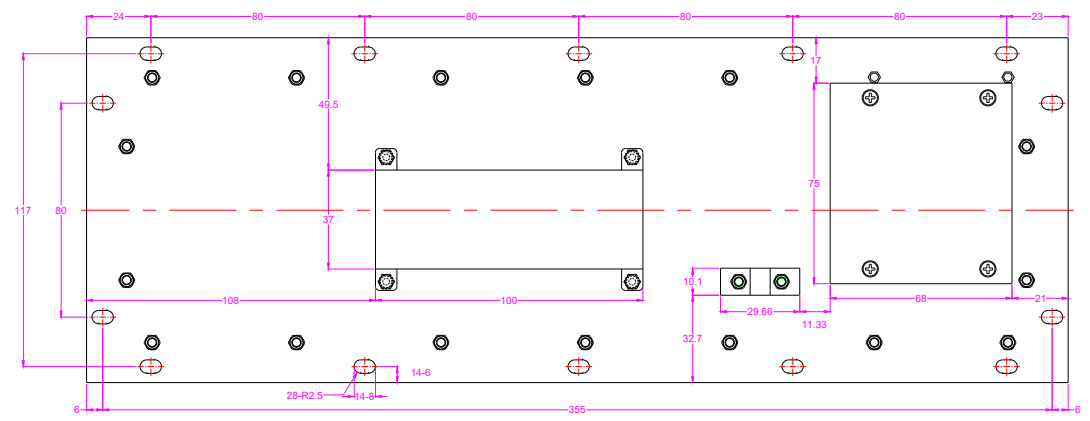

Date	Changes	REV
14.05.2020	Original	1.0

AW-A343-MTB-DWP