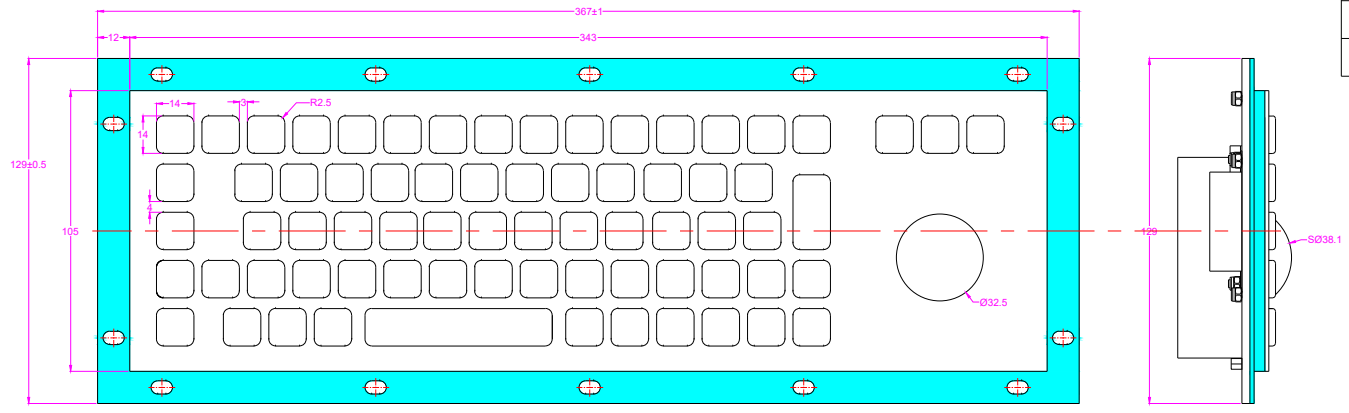

Date	Changes	REV
14.05.2020	Original	1.0

AW-A343-MTB-DWP