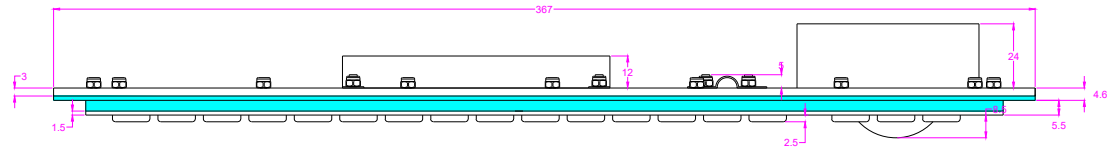

Date	Changes	REV
14.05.2020	Original	1.0

AW-A343-MTB-DWP