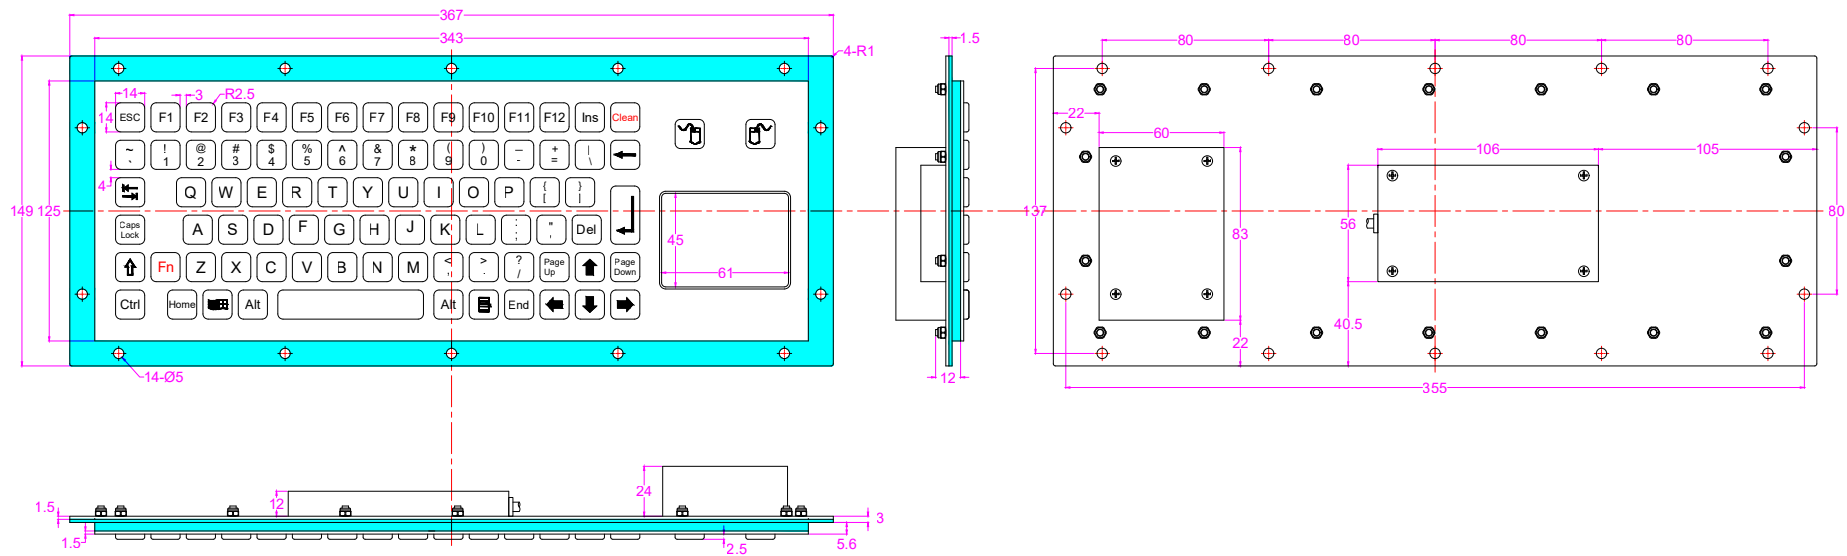

Date	Changes	REV
19.07.2021	Original	1.0

AW-A343TP-FN-DWP