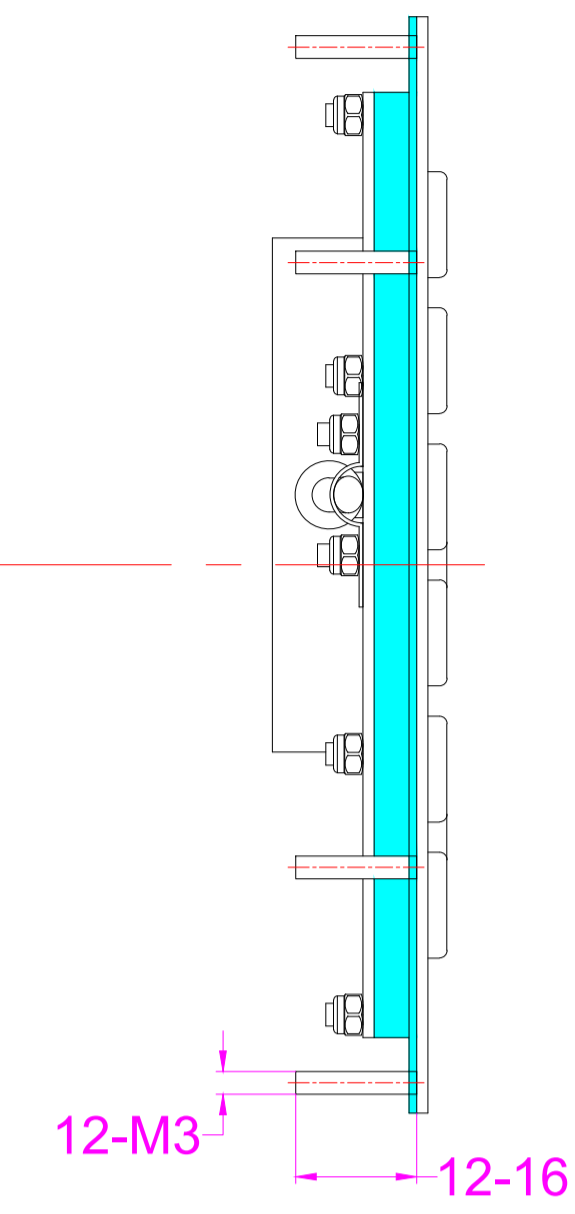

Date	Changes	REV
19.05.2022	Original	1.0

**AW-A360KP-FN-BL-DWP**