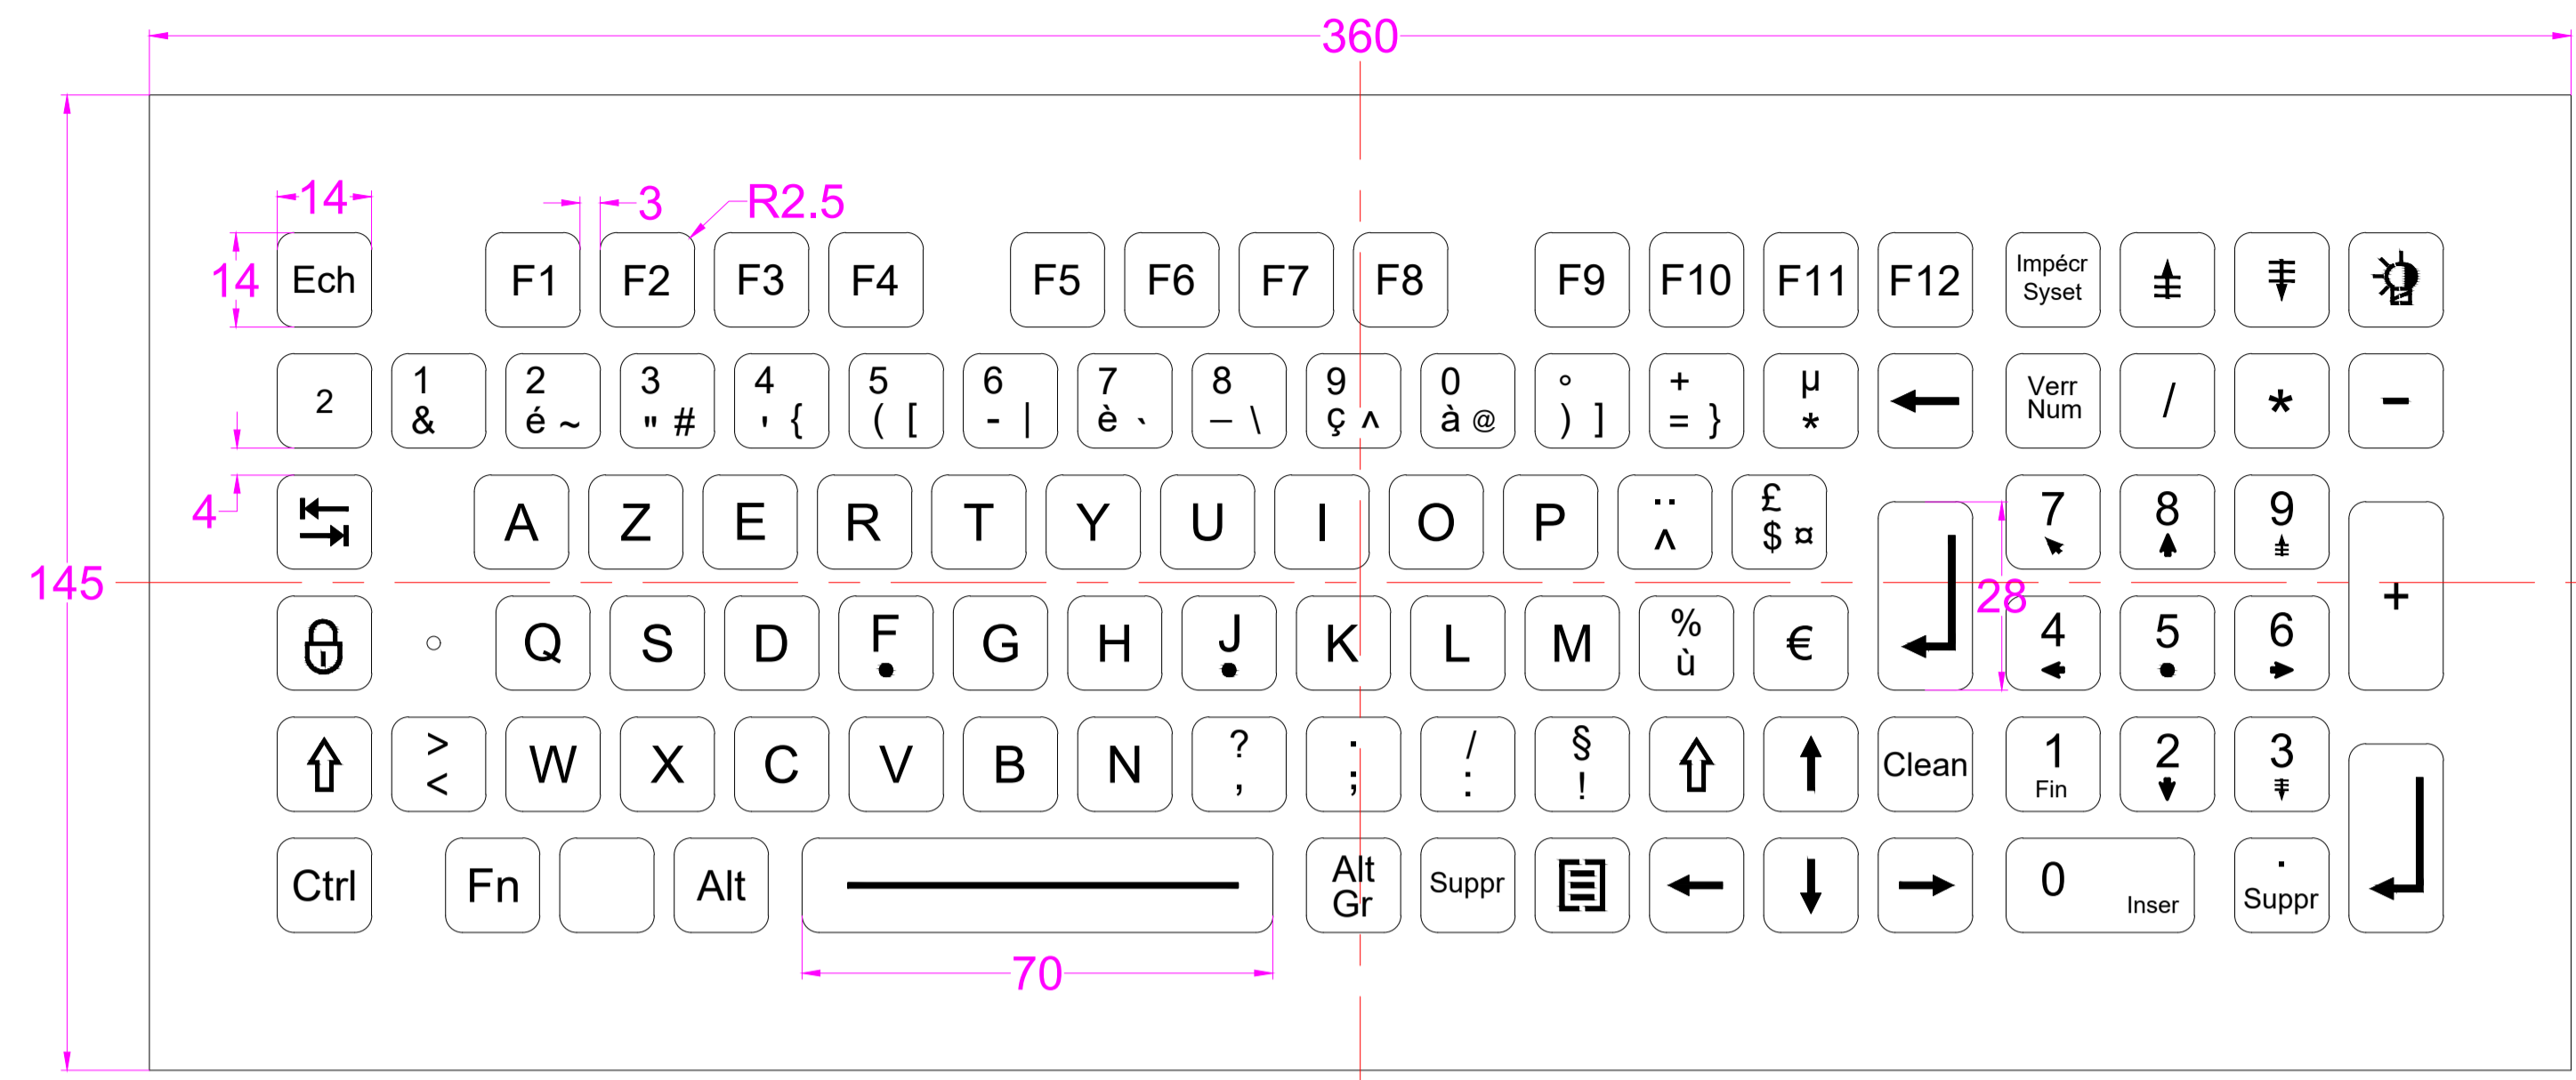

Date	Changes	REV
19.05.2022	Original	1.0

**AW-A360KP-FN-BL-DWP**