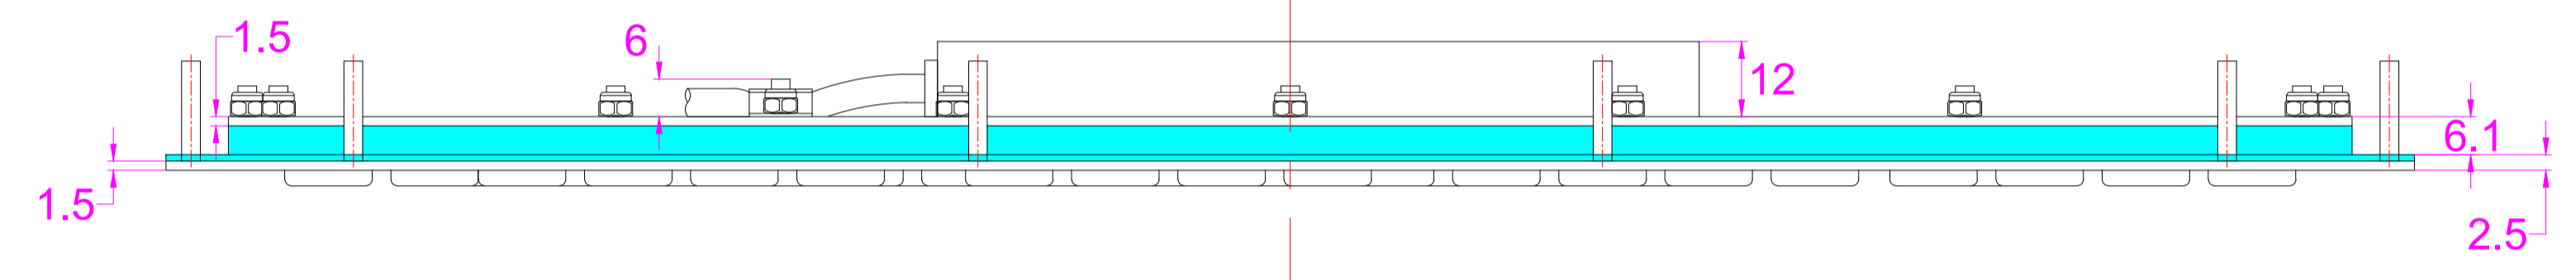

Date	Changes	REV
19.05.2022	Original	1.0

**AW-A360KP-FN-BL-DWP**