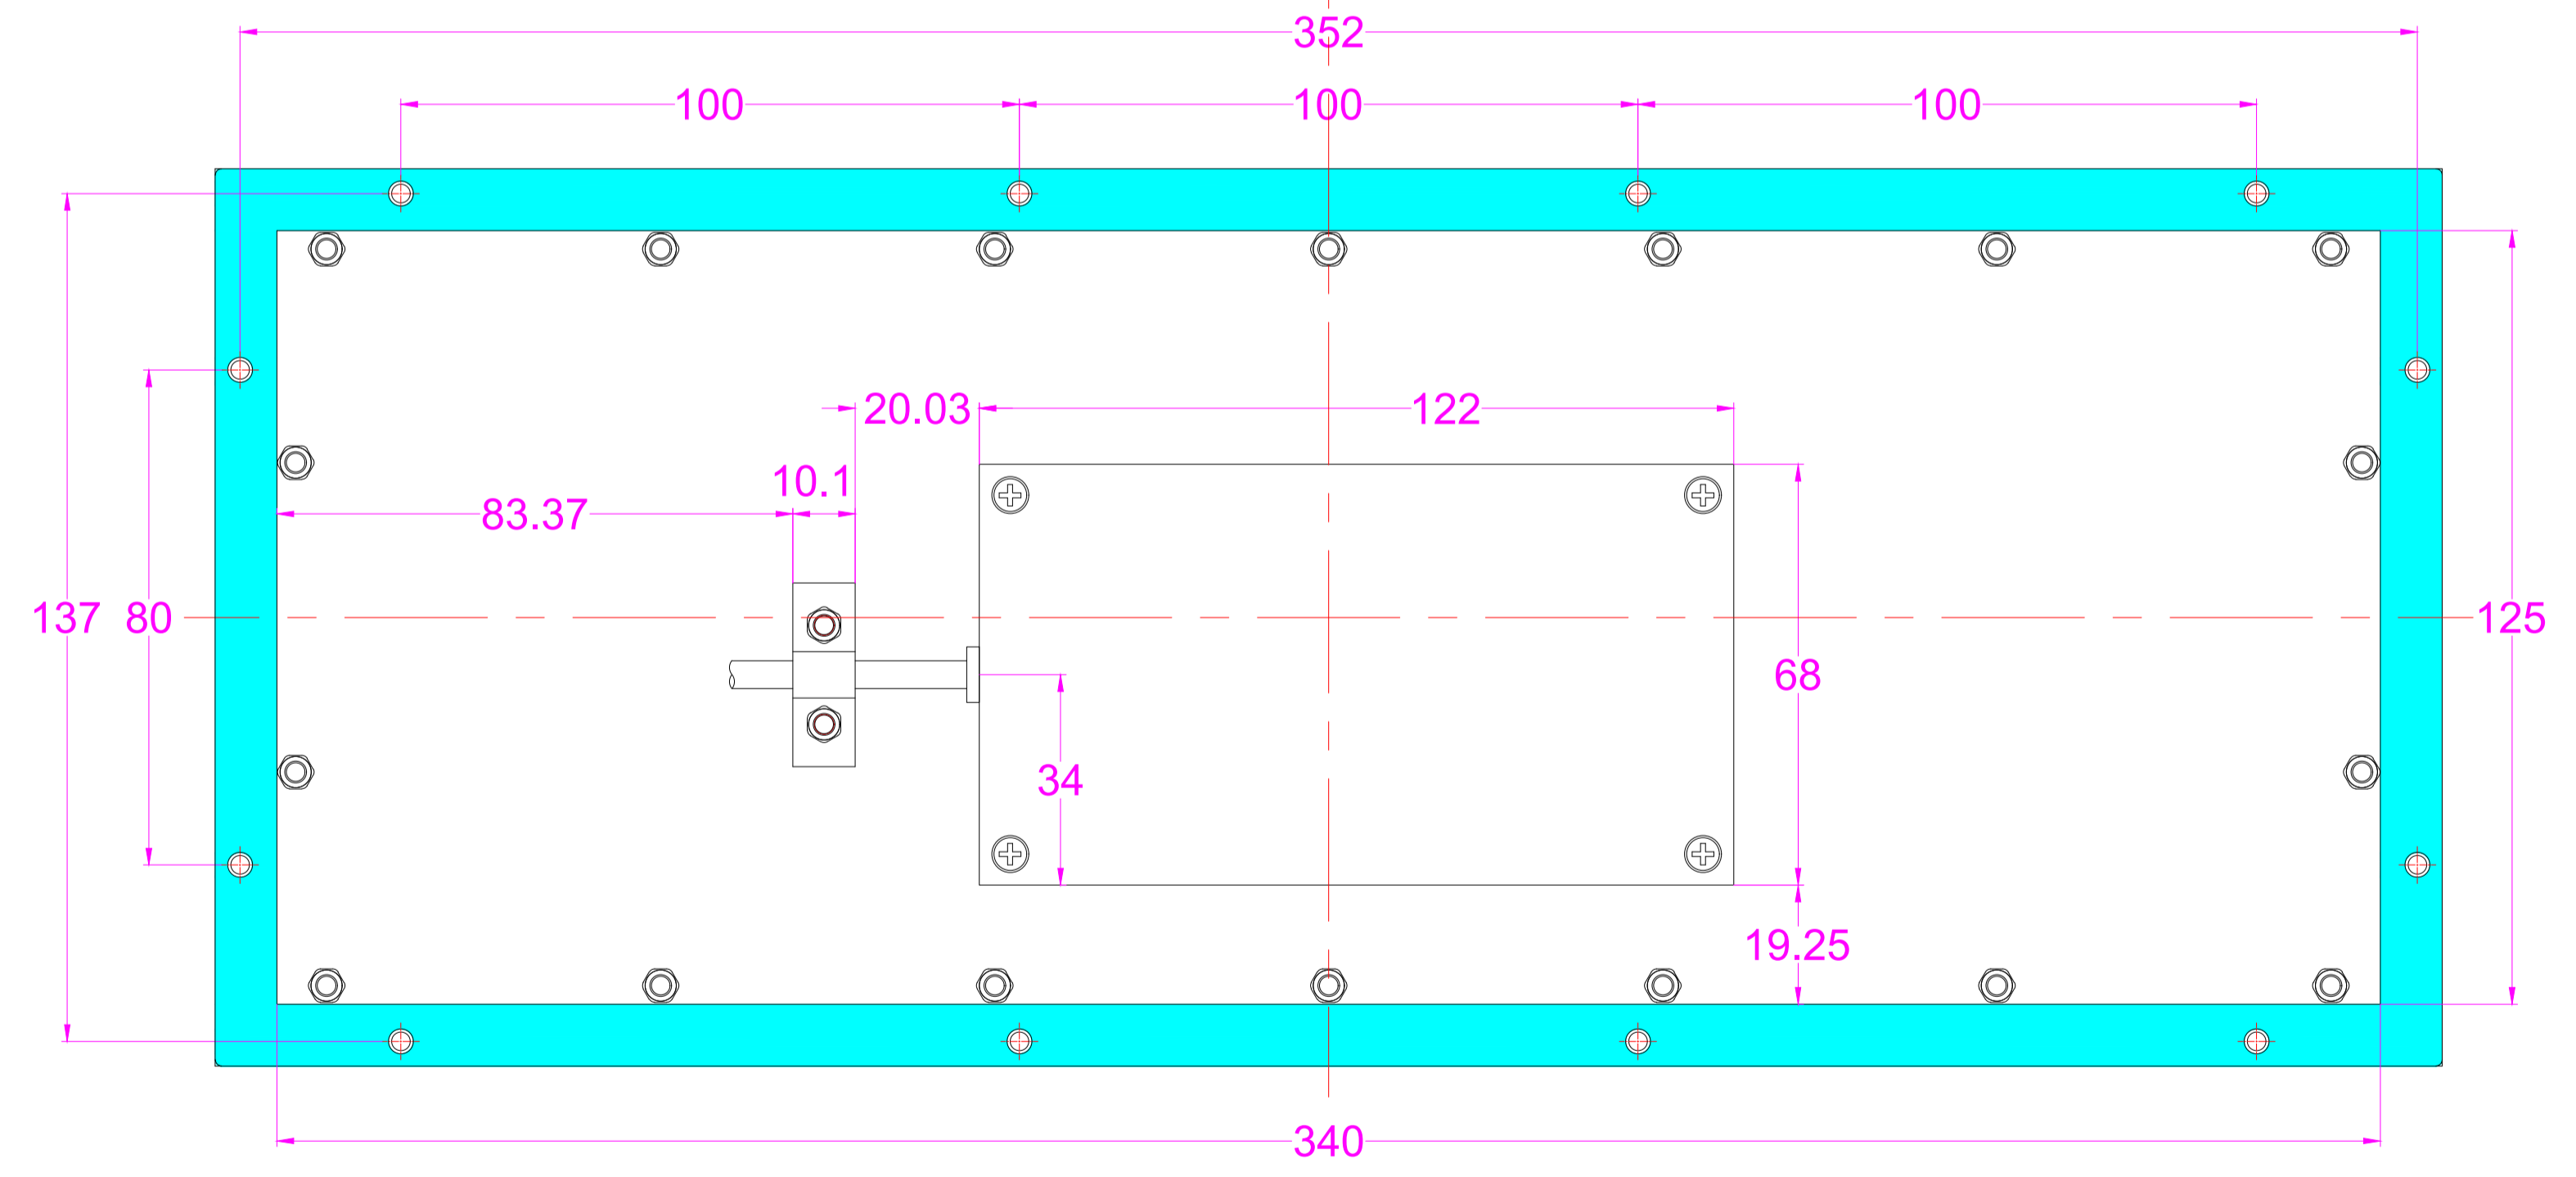

Date	Changes	REV
19.05.2022	Original	1.0

**AW-A360KP-FN-BL-DWP**