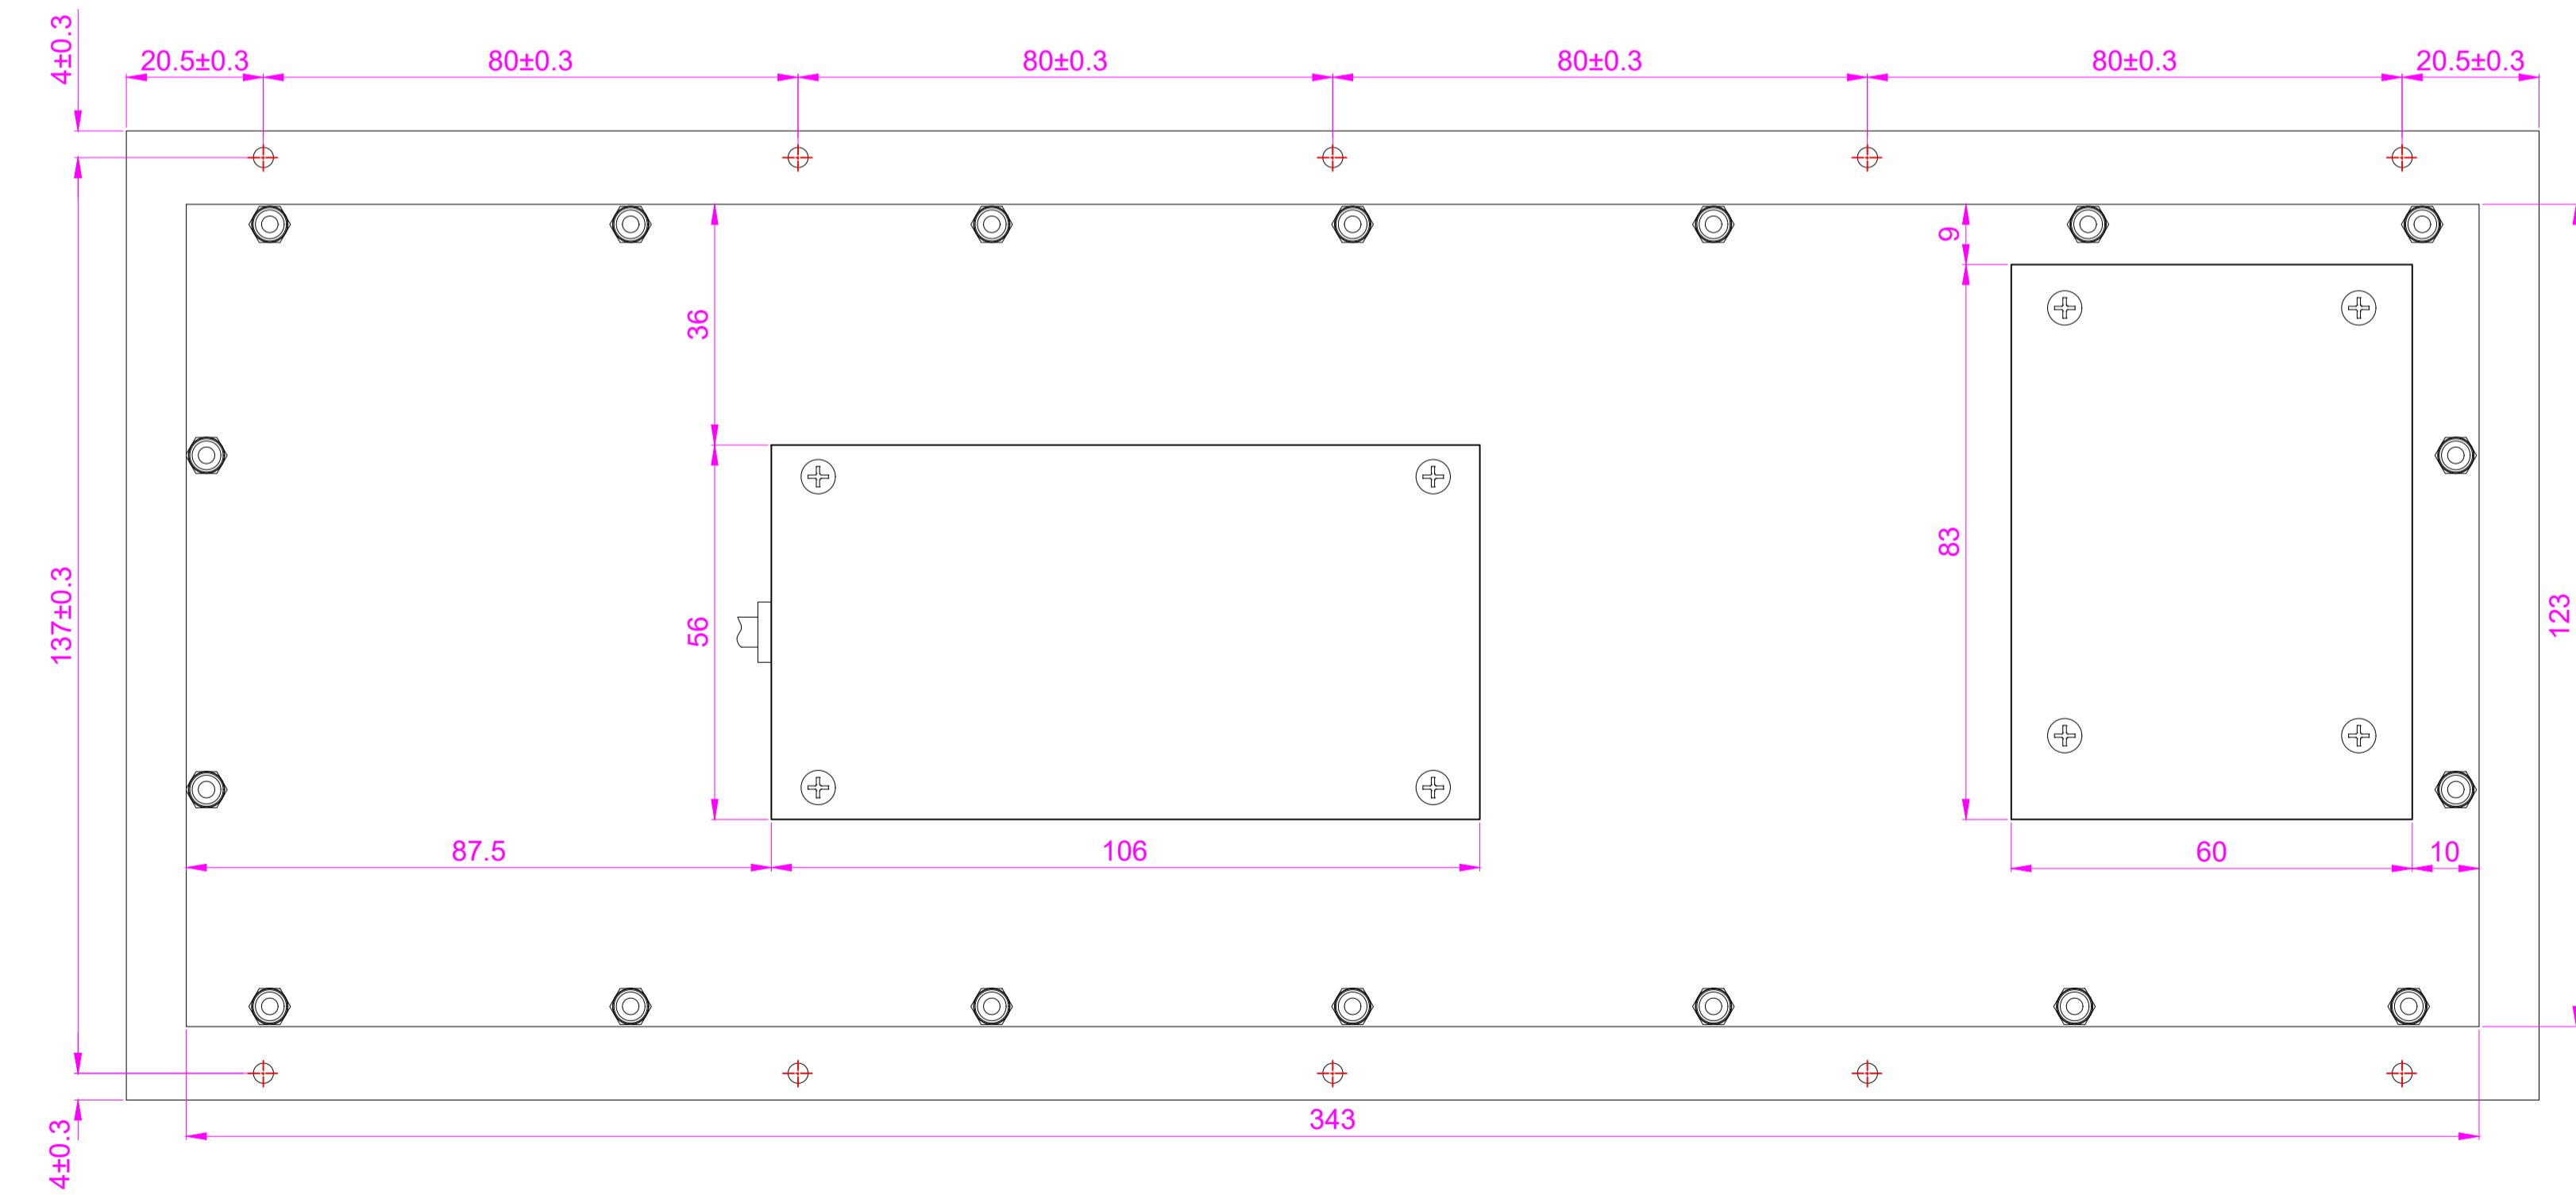

Date	Changes	REV
14.06.2022	Original	1.0

**AW-A361-DHP-FN-BL-DWP**