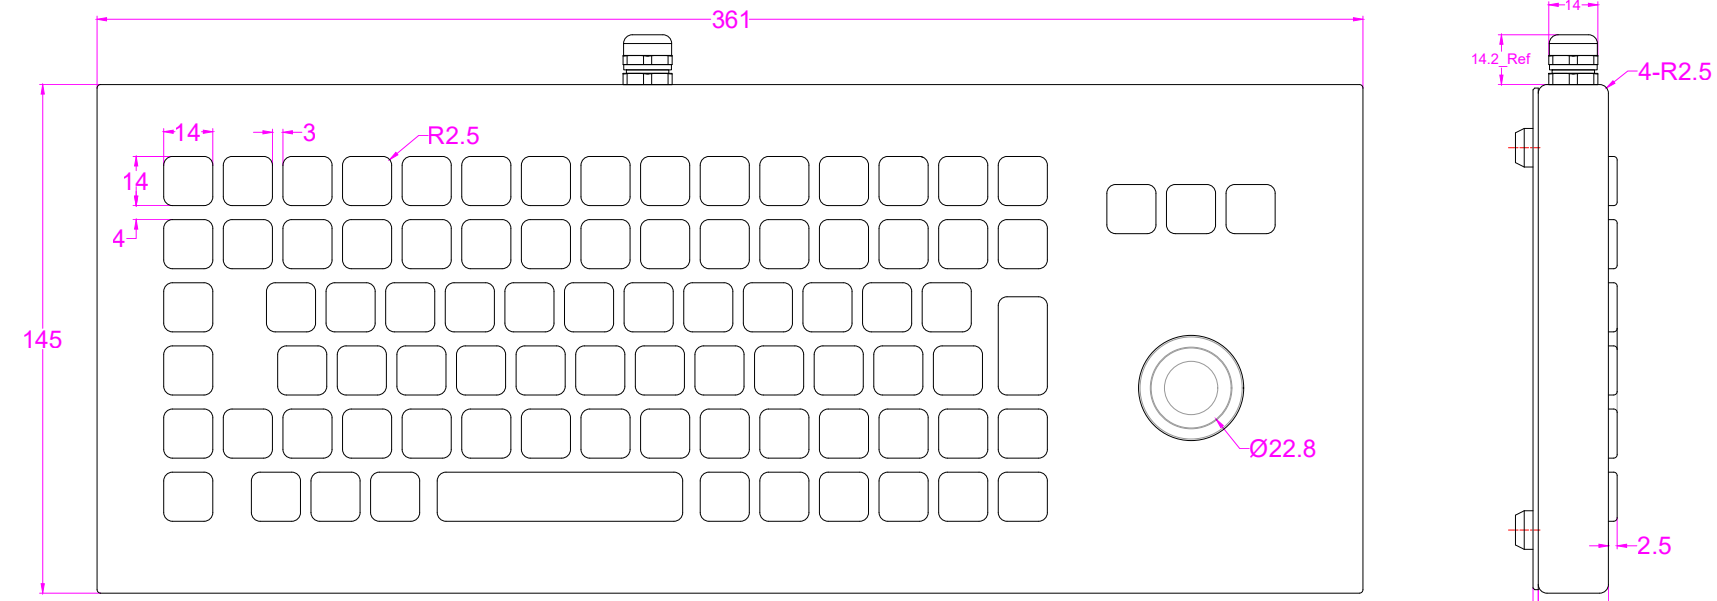

Date	Changes	REV
17.08.2022	Original	1.0

AW-A361-DHP-FN-DT-DWP