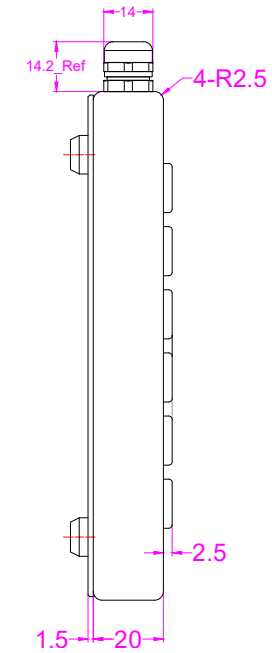

Date	Changes	REV
17.08.2022	Original	1.0

AW-A361-DHP-FN-DT-DWP