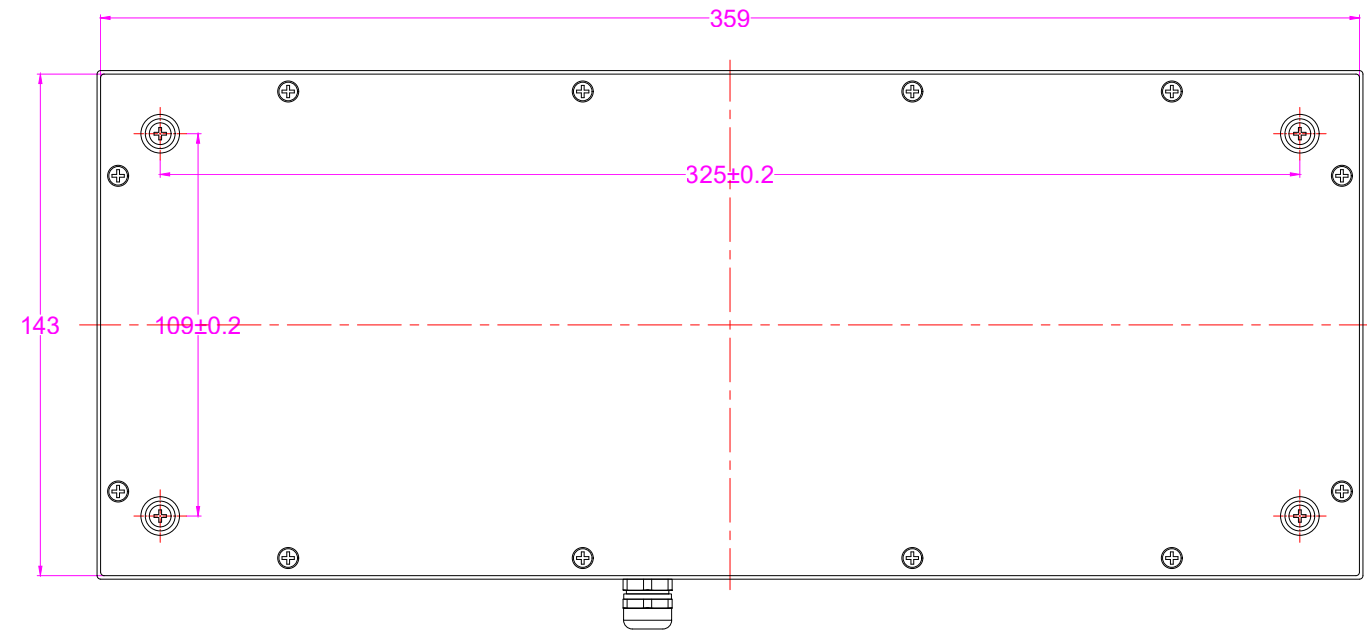

Date	Changes	REV
17.08.2022	Original	1.0

AW-A361-DHP-FN-DT-DWP