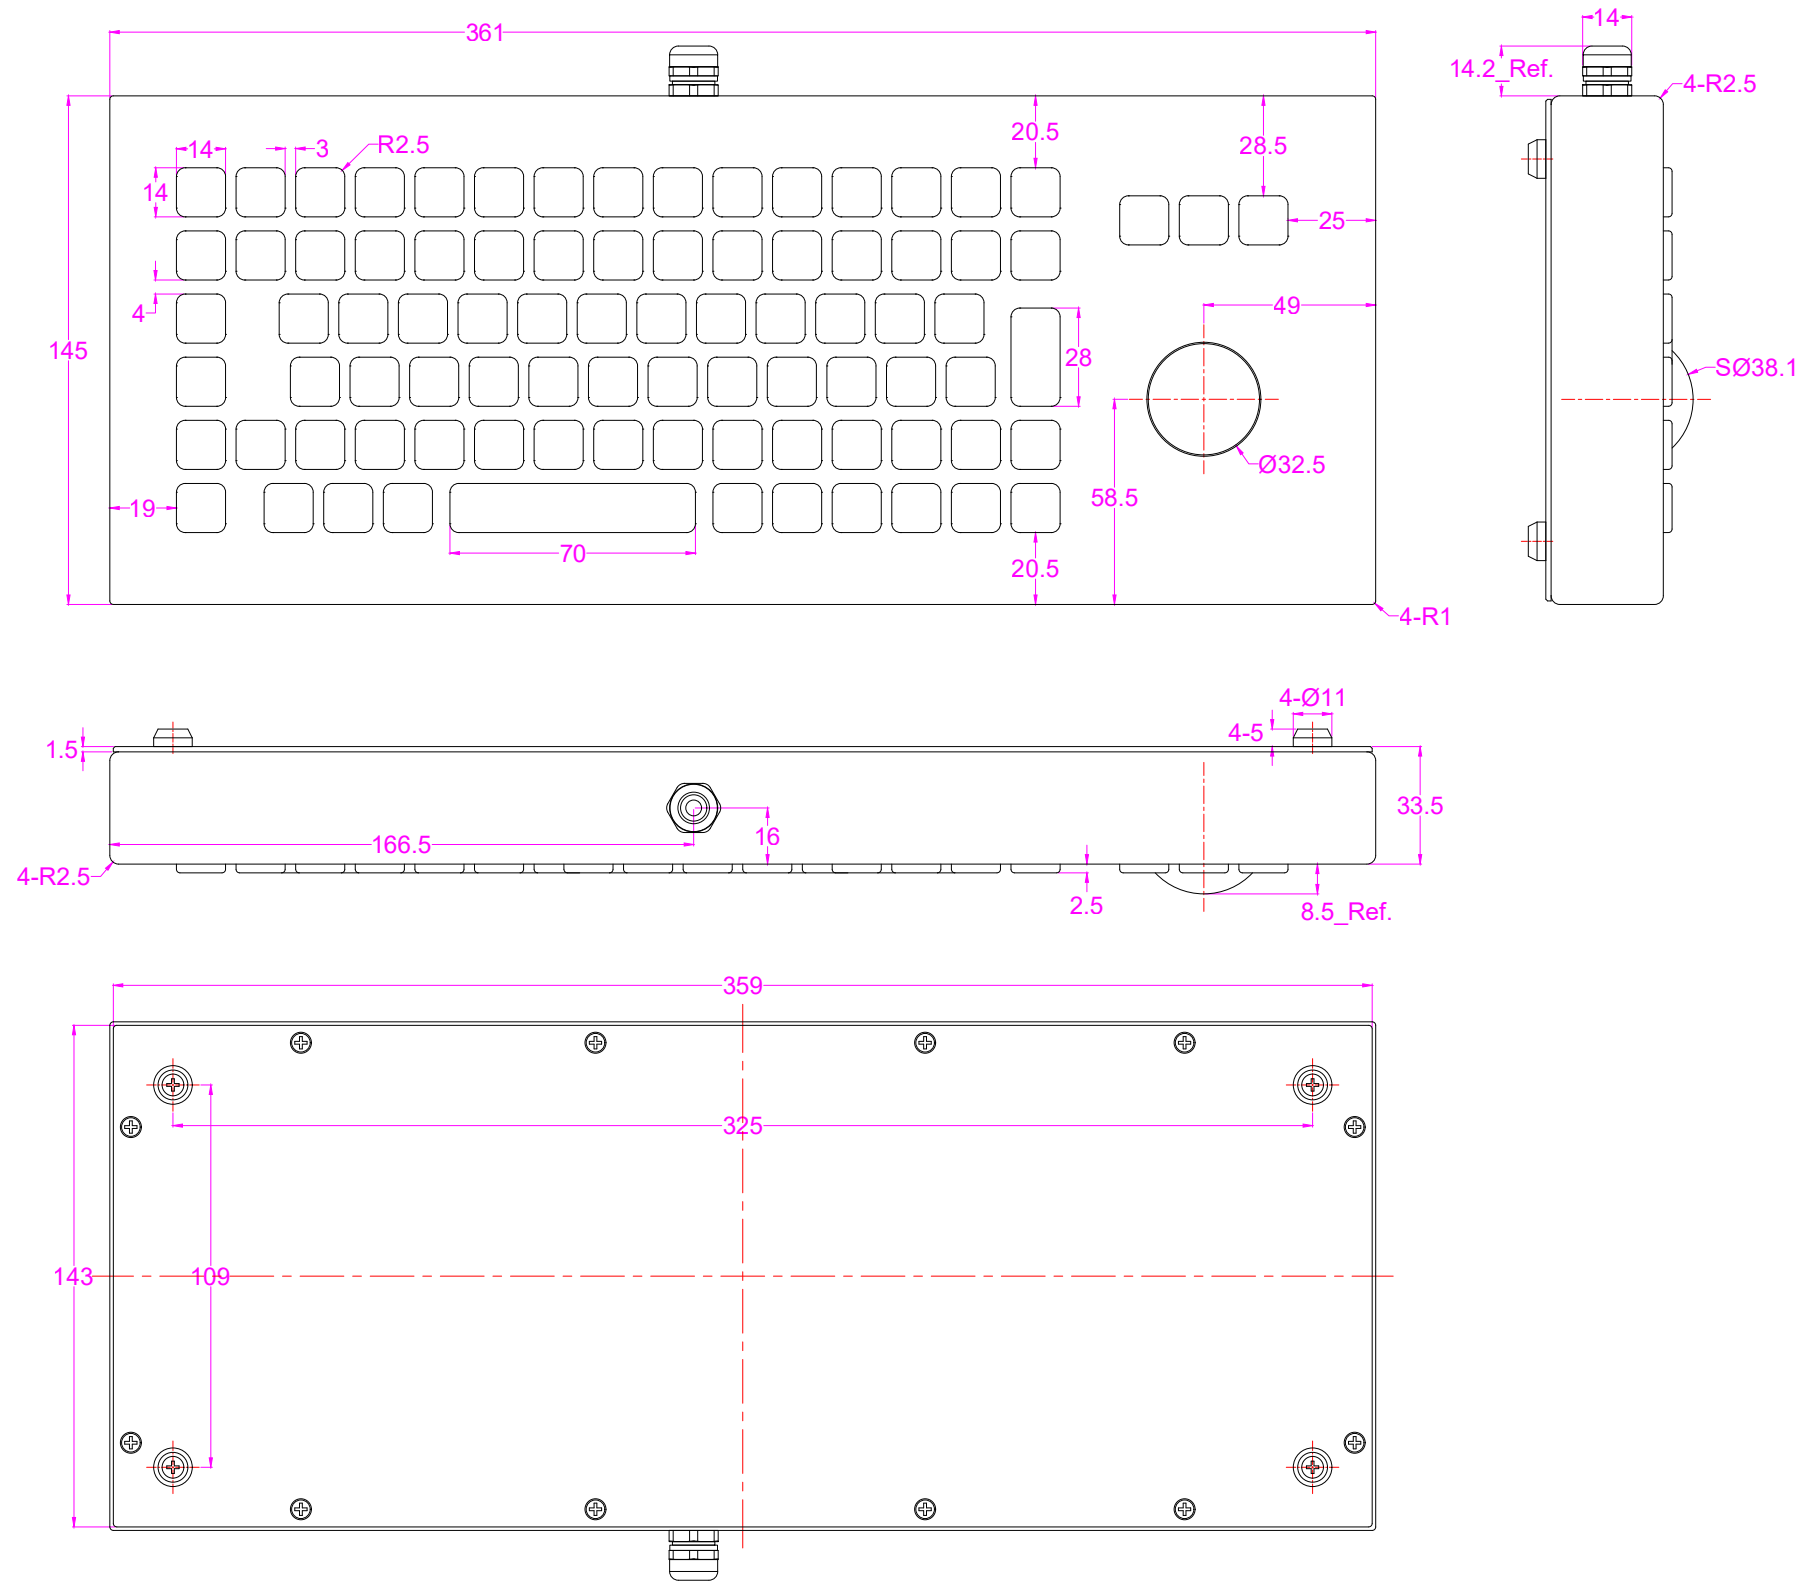

Date	Changes	REV
2021.08.11	Original	1.0

**AW-A361-MTB-FN-DT-DWP**