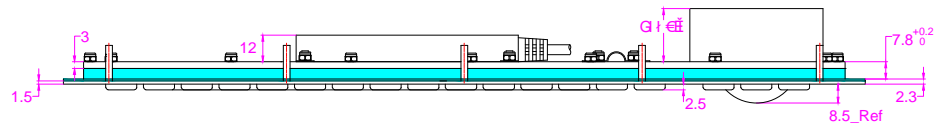

Date	Changes	REV
2023.07.11	Original	1.0

AW-A361-MTB-FN-DWP