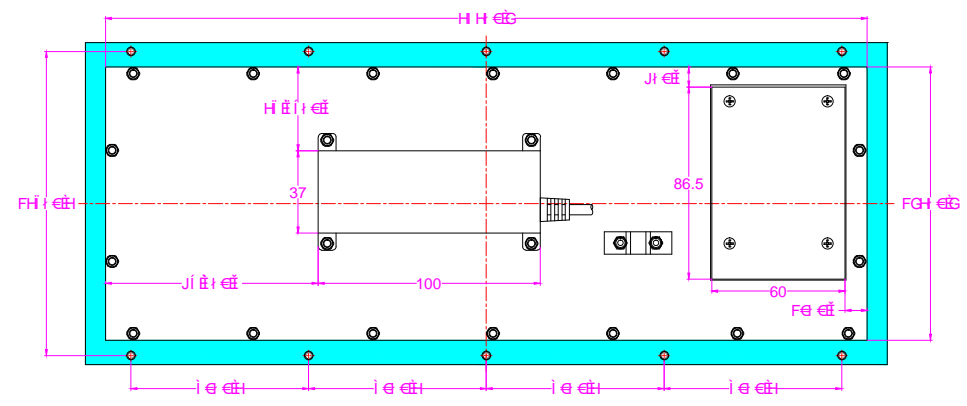

Date	Changes	REV
2023.07.11	Original	1.0

AW-A361-MTB-FN-DWP