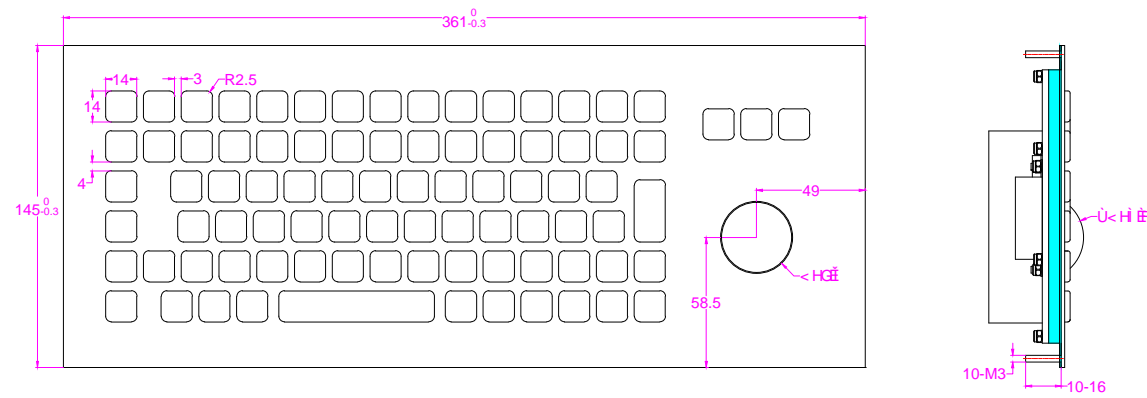

Date	Changes	REV
2023.07.11	Original	1.0

AW-A361-MTB-FN-DWP