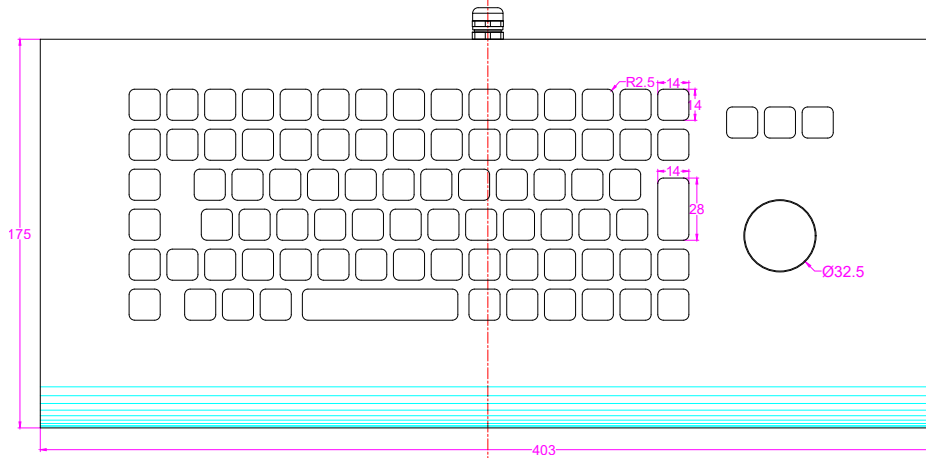

Date	Changes	REV
2021.12.03	Original	1.0

AW-A361-MTB-FN-MDT-DWP