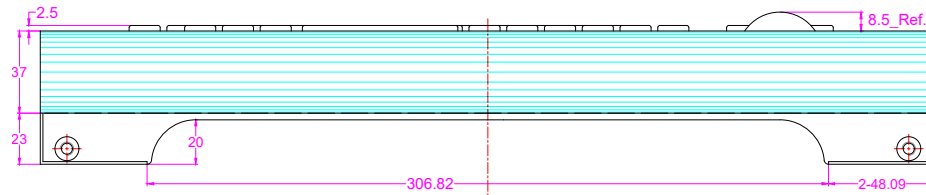

Date	Changes	REV
2021.12.03	Original	1.0

AW-A361-MTB-FN-MDT-DWP