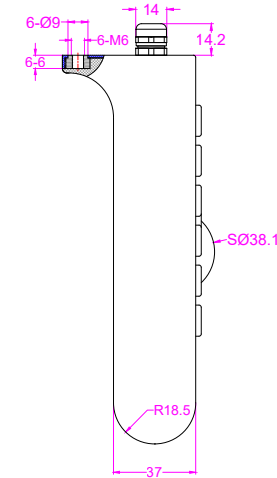

Date	Changes	REV
2021.12.03	Original	1.0

AW-A361-MTB-FN-MDT-DWP