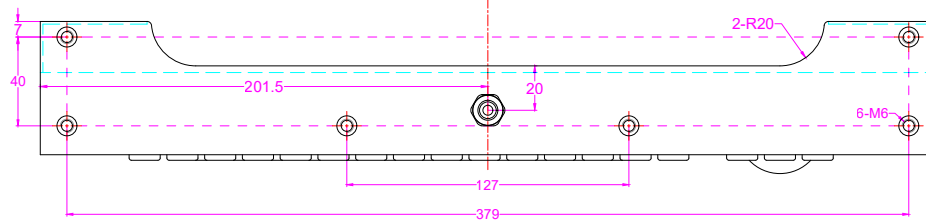

Date	Changes	REV
2021.12.03	Original	1.0

AW-A361-MTB-FN-MDT-DWP