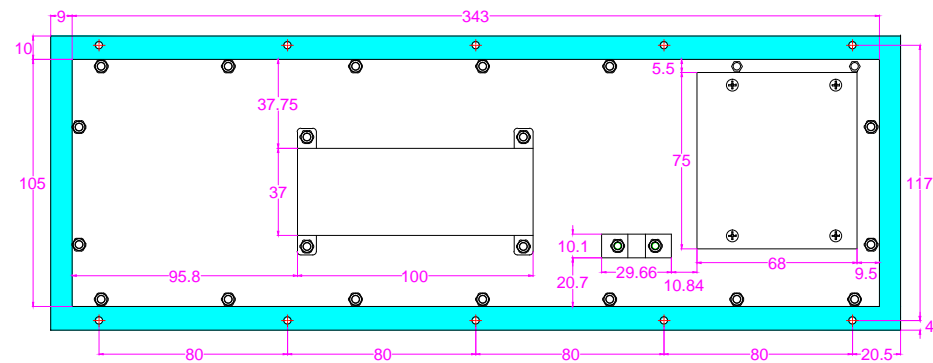

| Date       | Changes  | REV |
|------------|----------|-----|
| 16.06.2020 | Original | 1.0 |
|            |          |     |
|            |          |     |

AW-A361-OTB-DWP