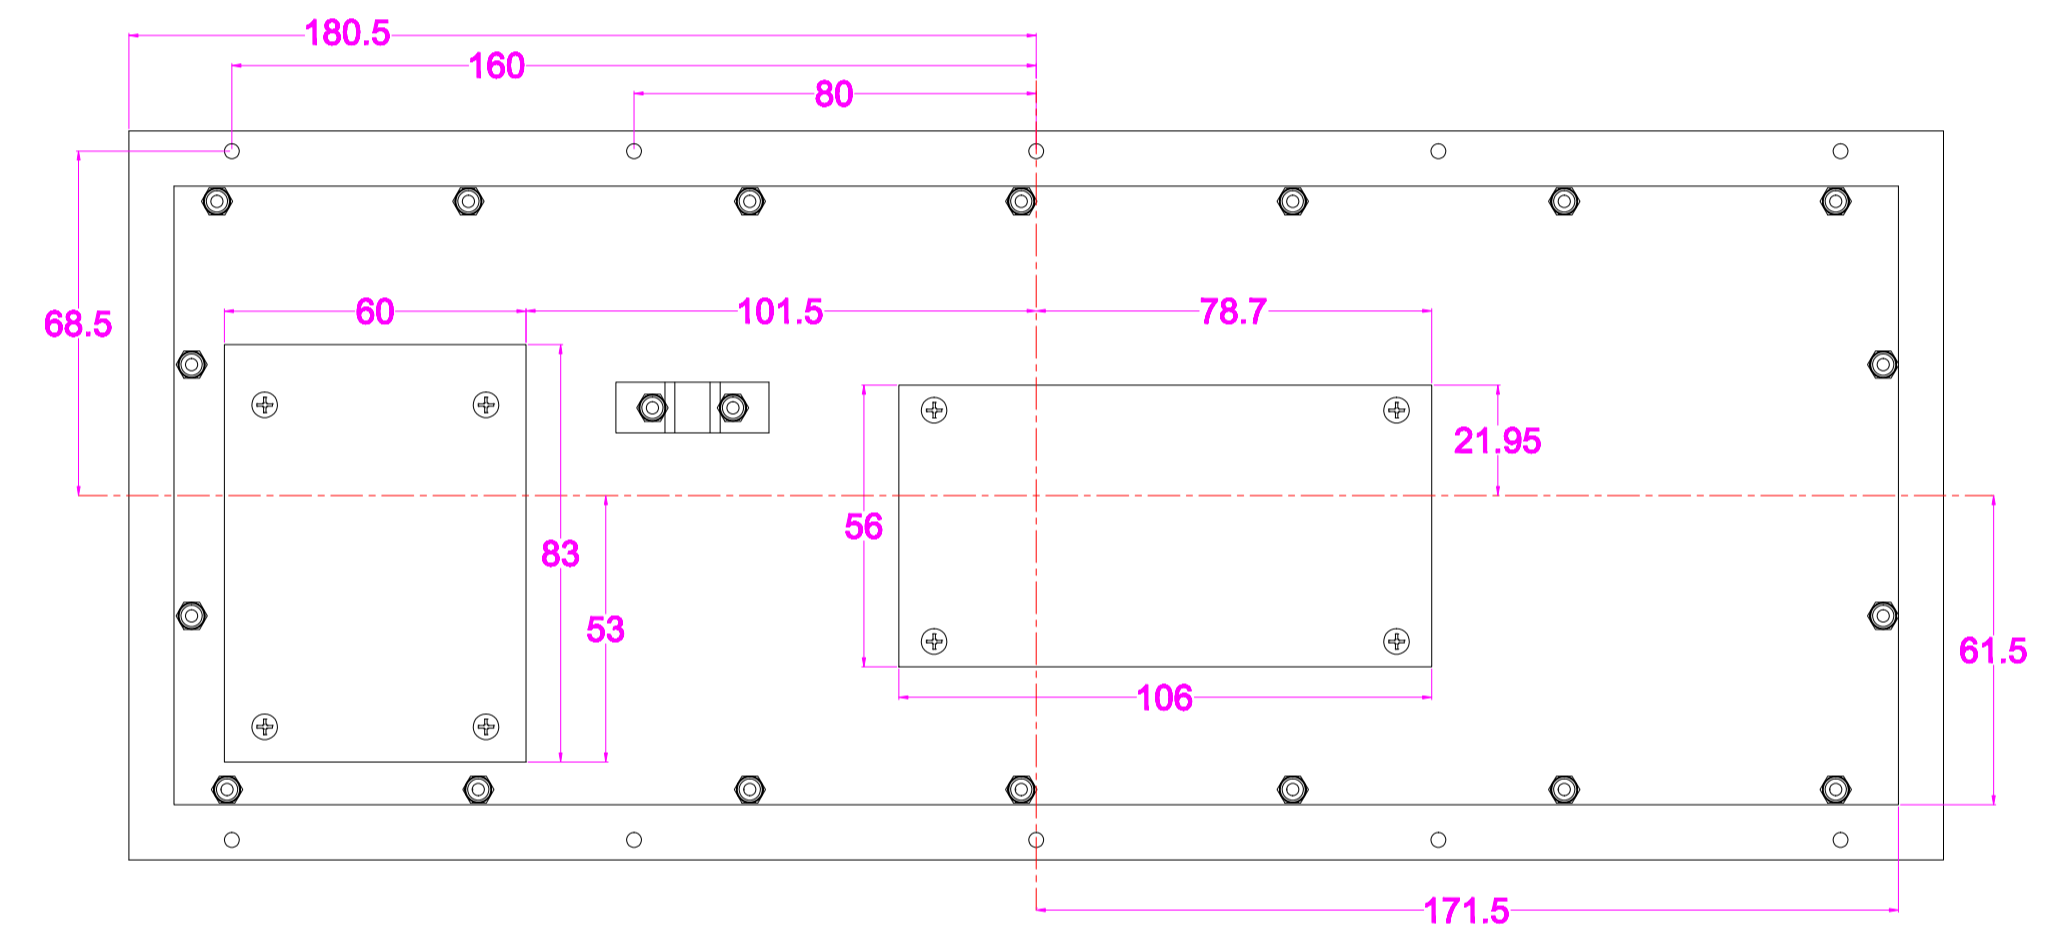

Date	Changes	REV
27.01.2019	Original	1.0

AW-A361TP-FN-BT-DWP