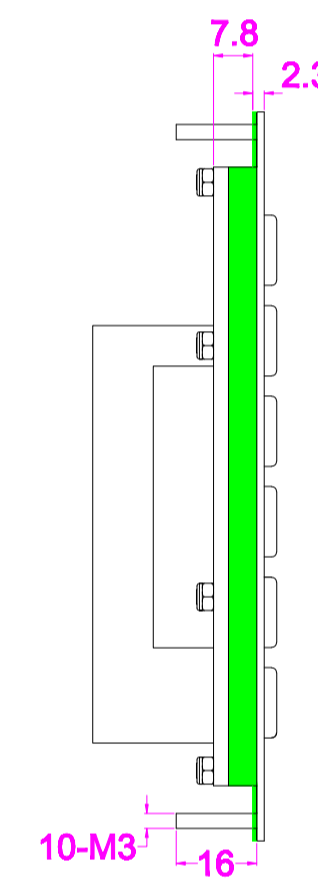

Date	Changes	REV
27.01.2019	Original	1.0

AW-A361TP-FN-BT-DWP