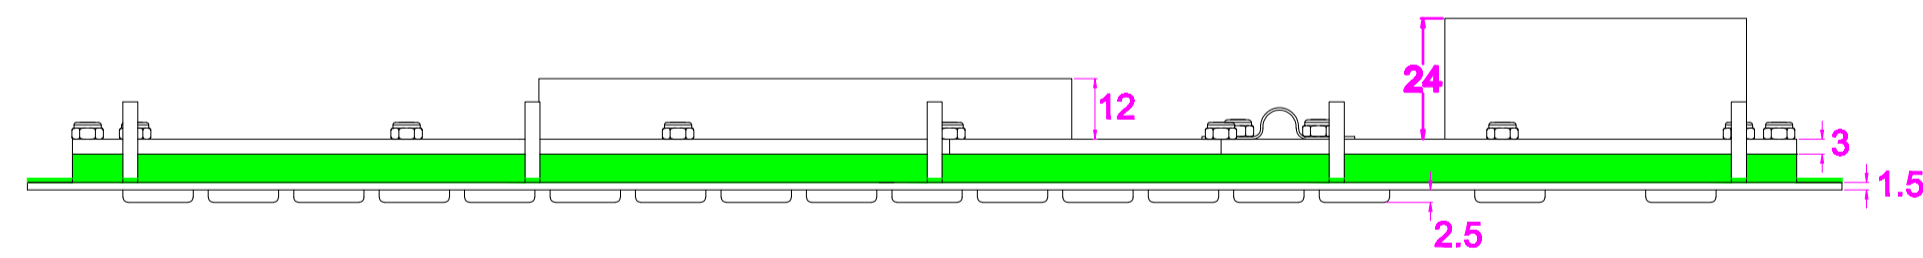

Date	Changes	REV
27.01.2019	Original	1.0

AW-A361TP-FN-BT-DWP