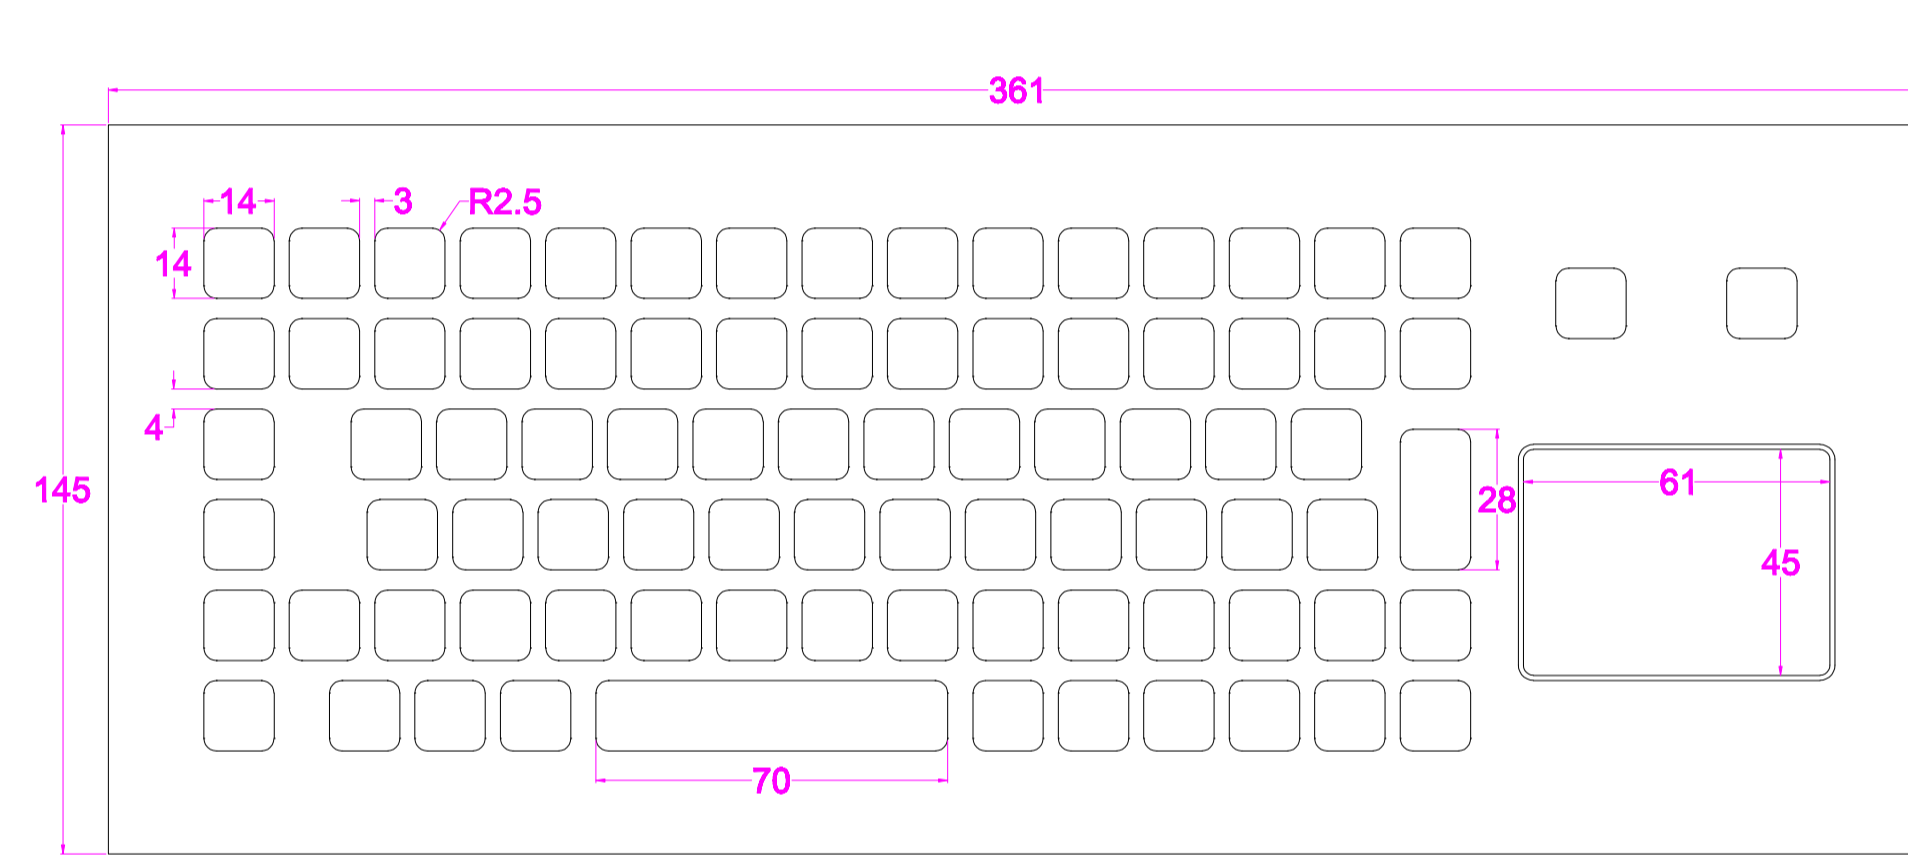

Date	Changes	REV
27.01.2019	Original	1.0

AW-A361TP-FN-BT-DWP