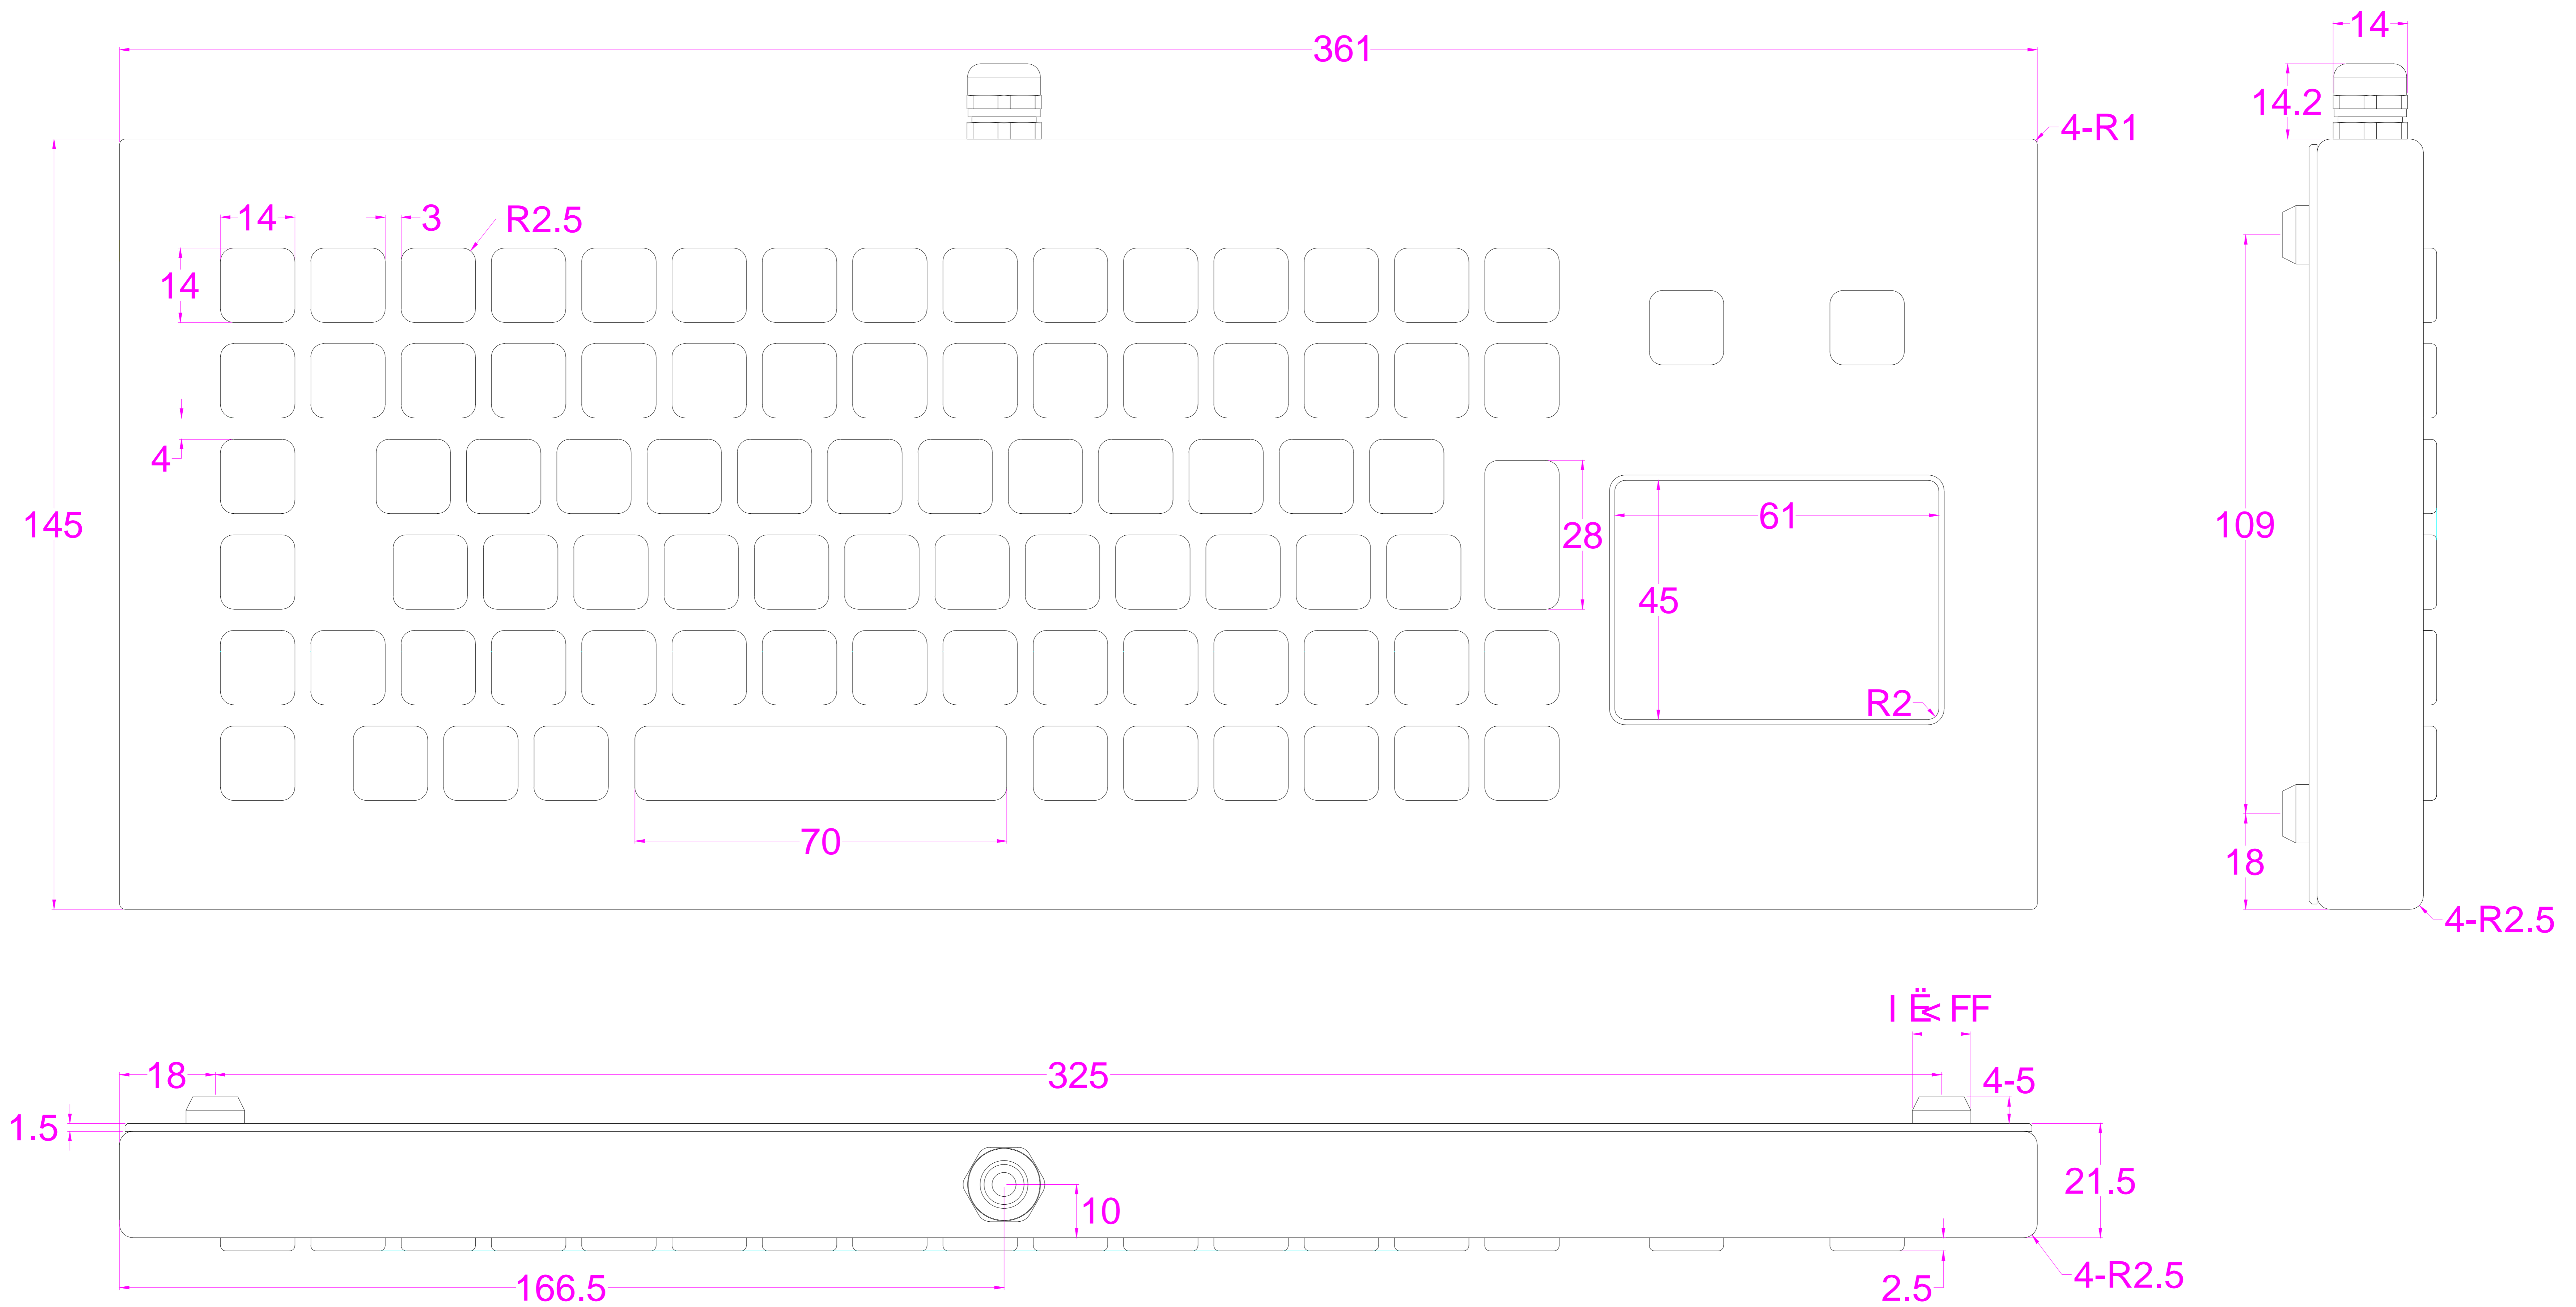

Date	Changes	REV
09.12.2020	Original	1.0

AW-A361TP-FN-DT-DWP