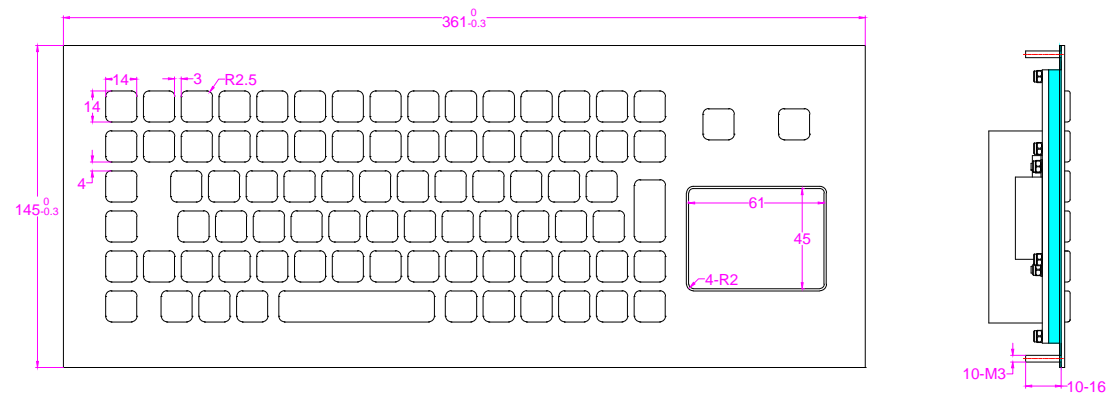

Date	Changes	REV
2023.07.11	Original	1.0

AW-A361TP-FN-DWP