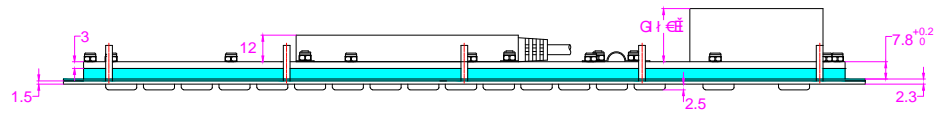

Date	Changes	REV
2023.07.11	Original	1.0

AW-A361TP-FN-DWP