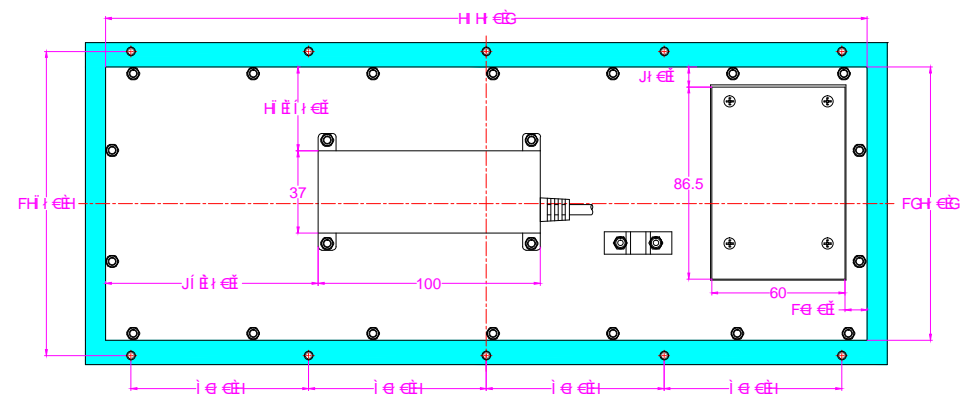

Date	Changes	REV
2023.07.11	Original	1.0

AW-A361TP-FN-DWP