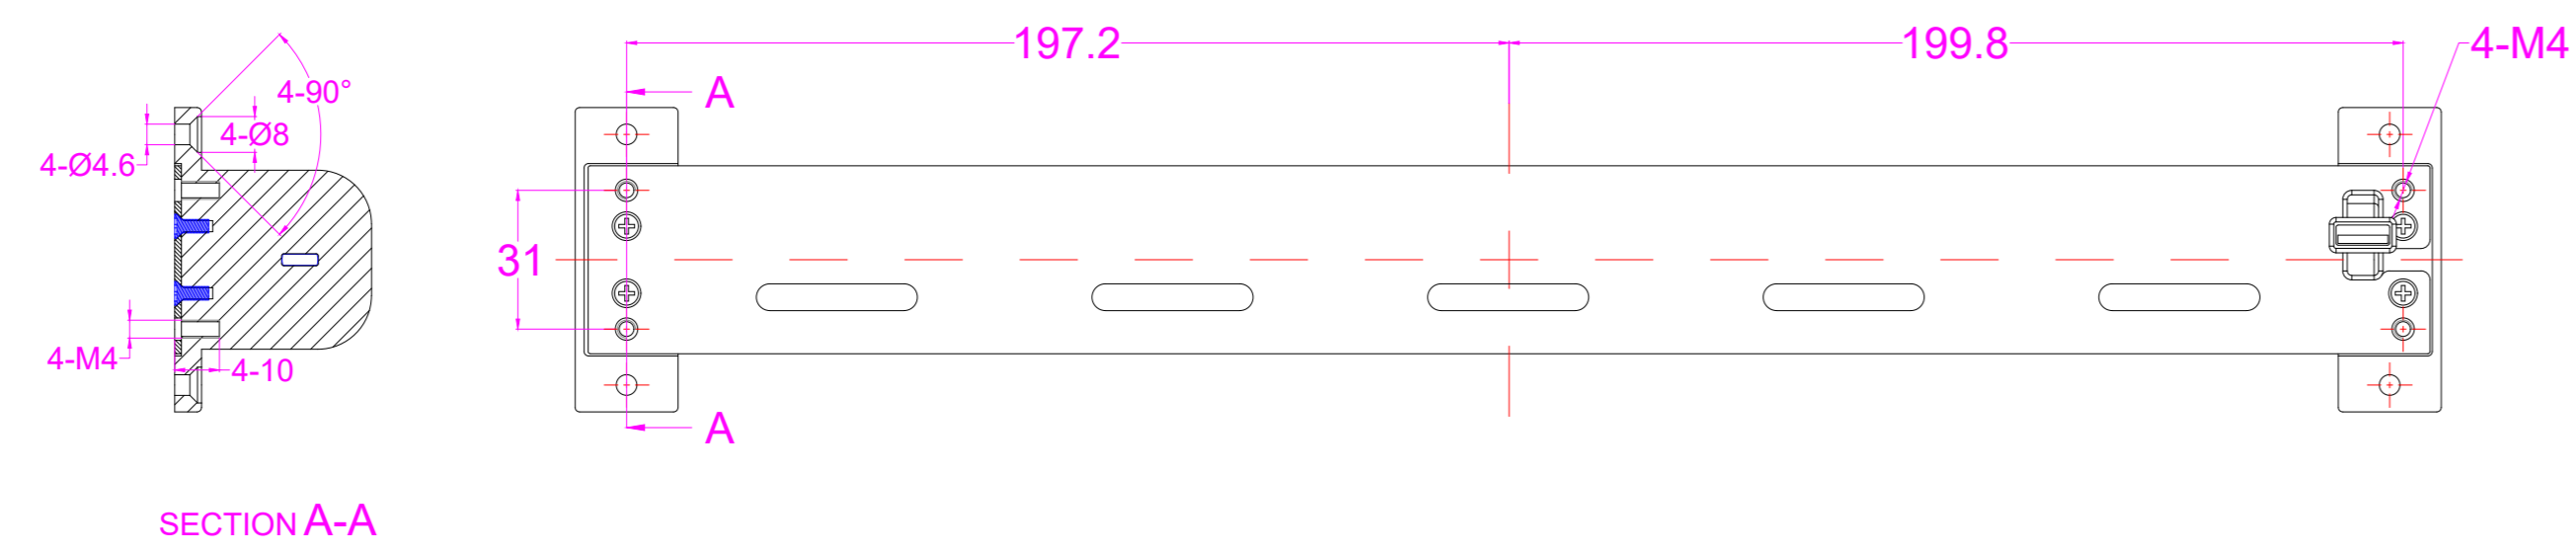

Date	Changes	REV
2022.6.23	Original	1.0

AW-A370TP-FN-SDT-DWP