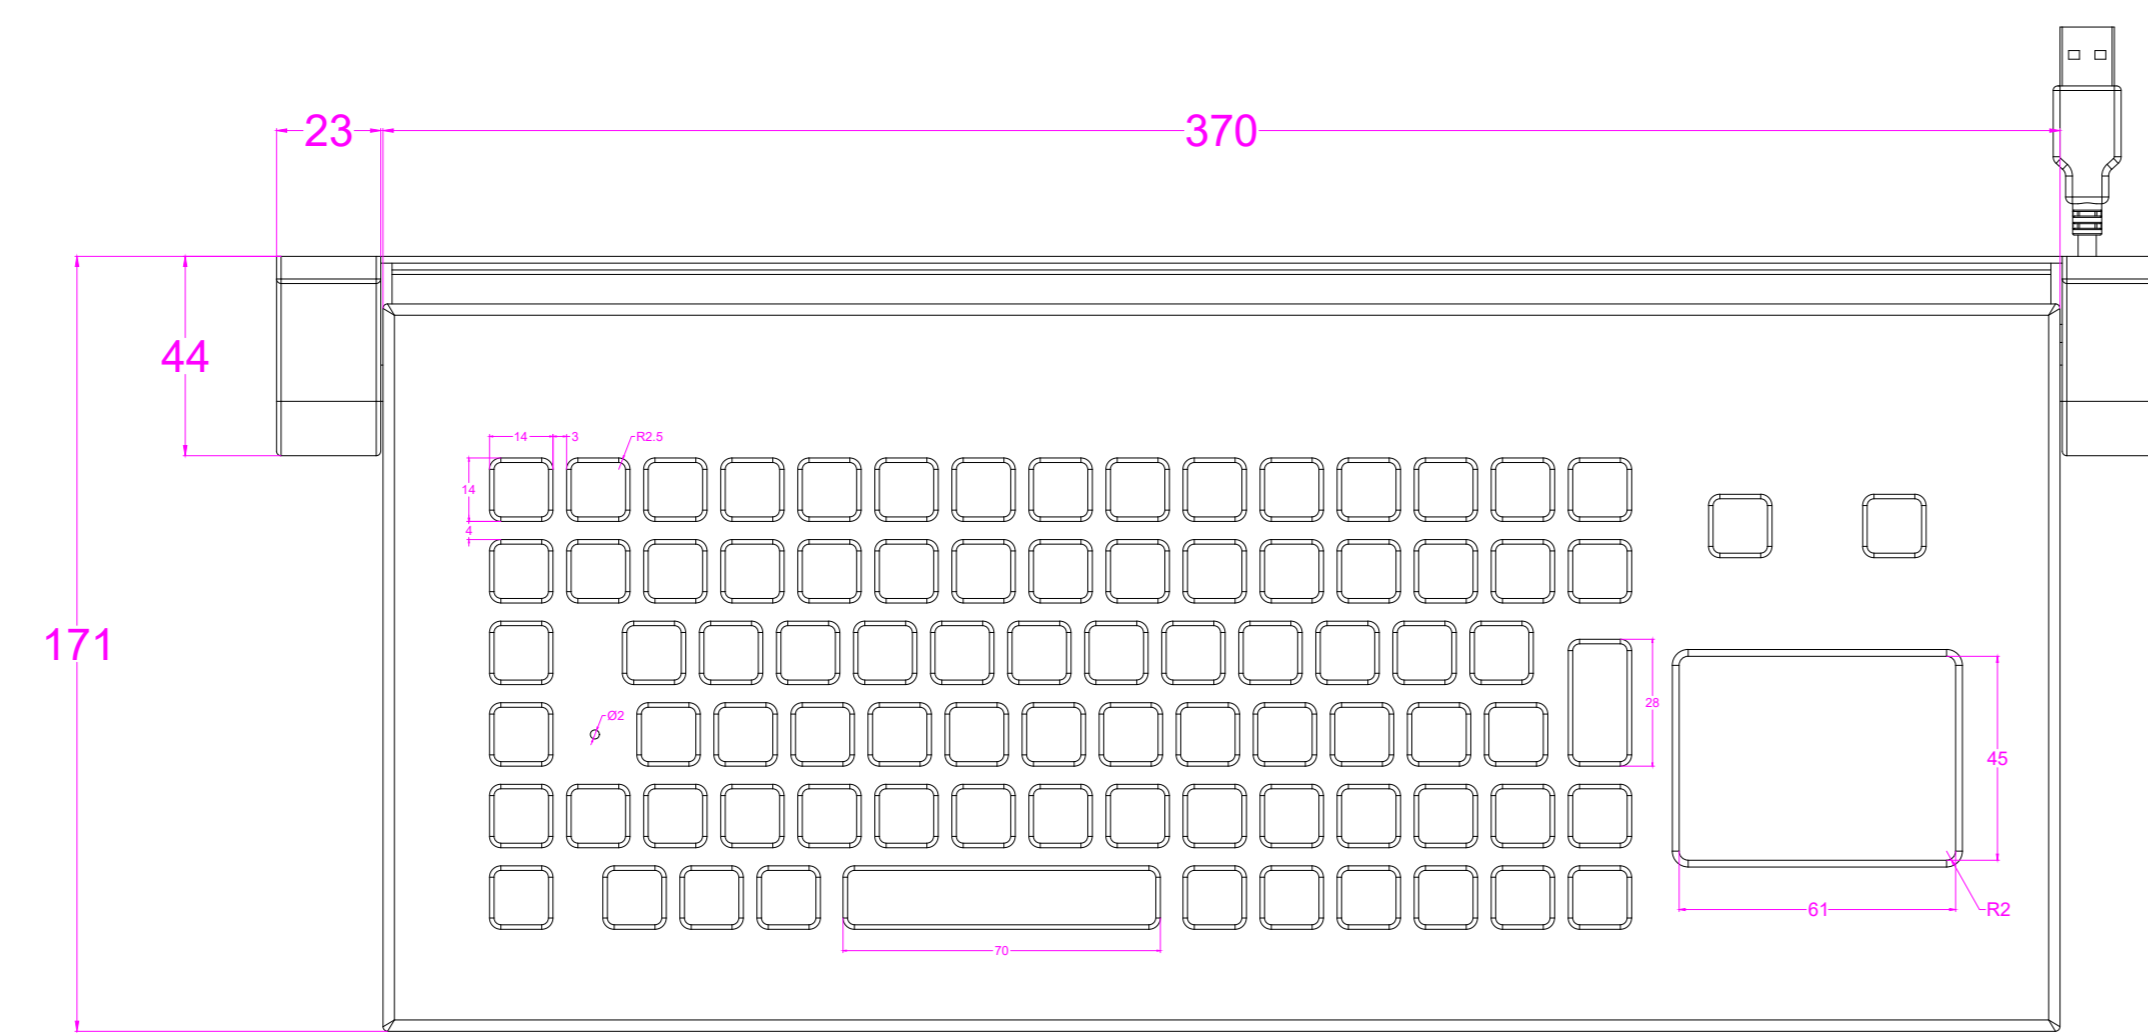

Date	Changes	REV
2022.6.23	Original	1.0

AW-A370TP-FN-SDT-DWP