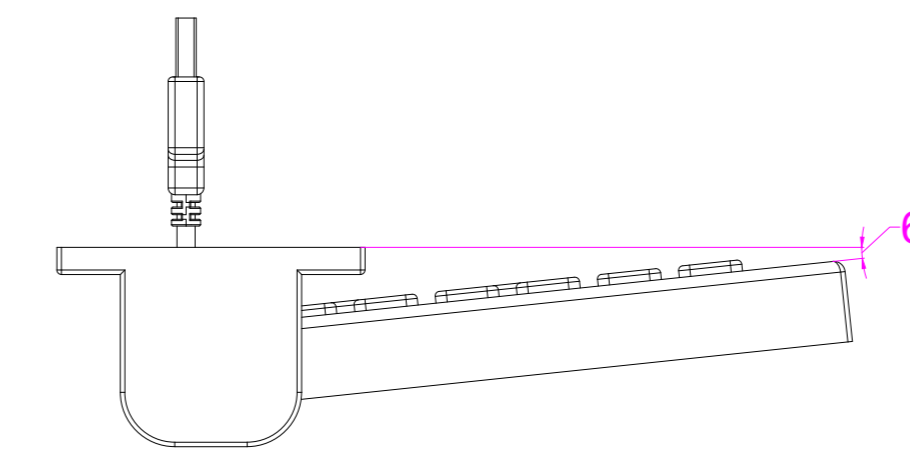

Date	Changes	REV
2022.6.23	Original	1.0

AW-A370TP-FN-SDT-DWP