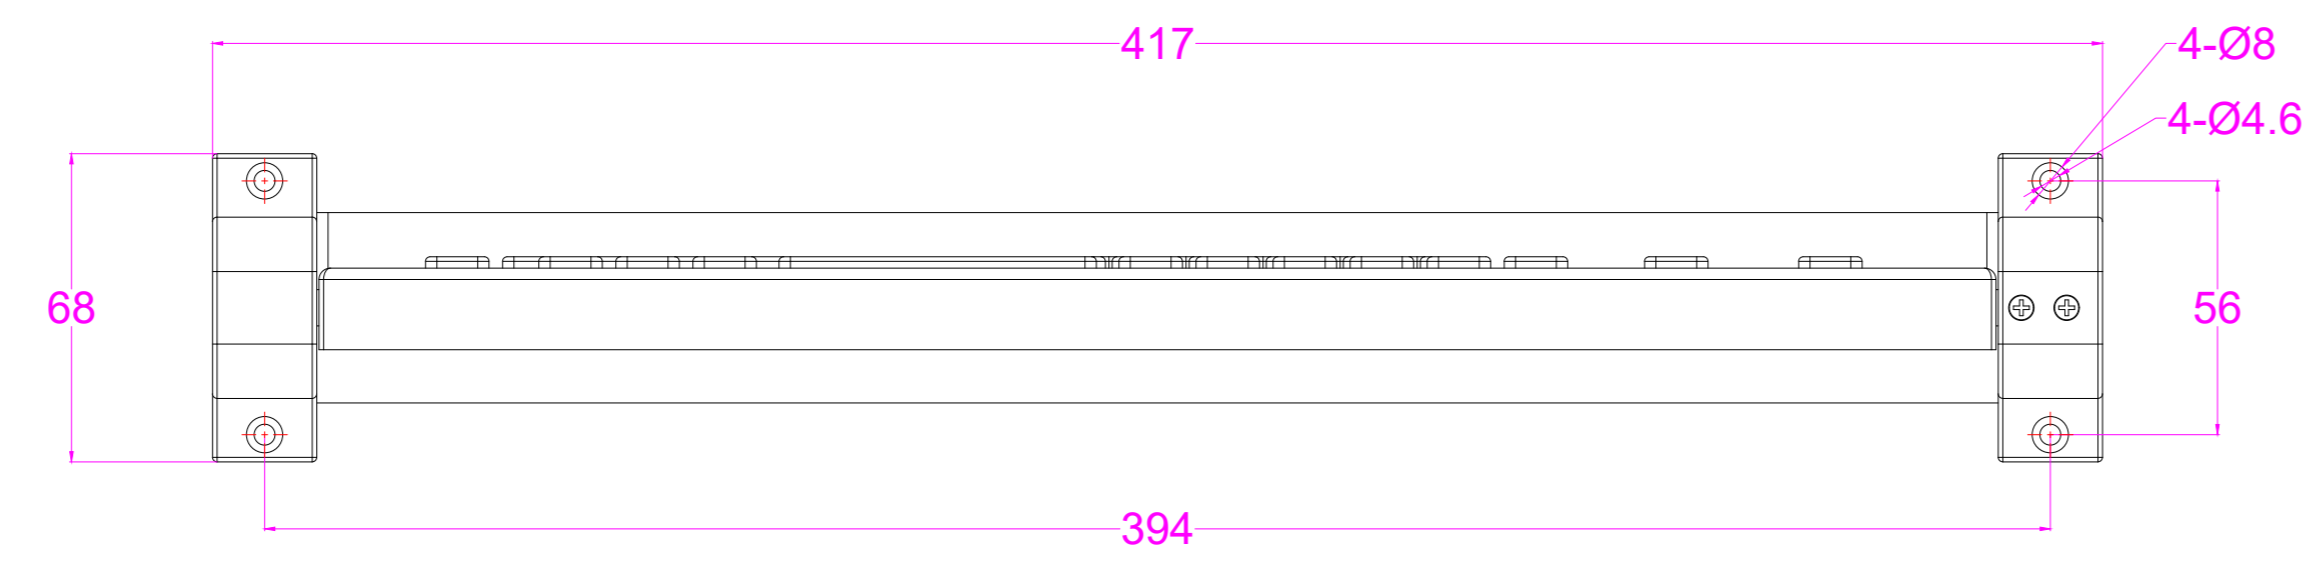

Date	Changes	REV
2022.6.23	Original	1.0

AW-A370TP-FN-SDT-DWP