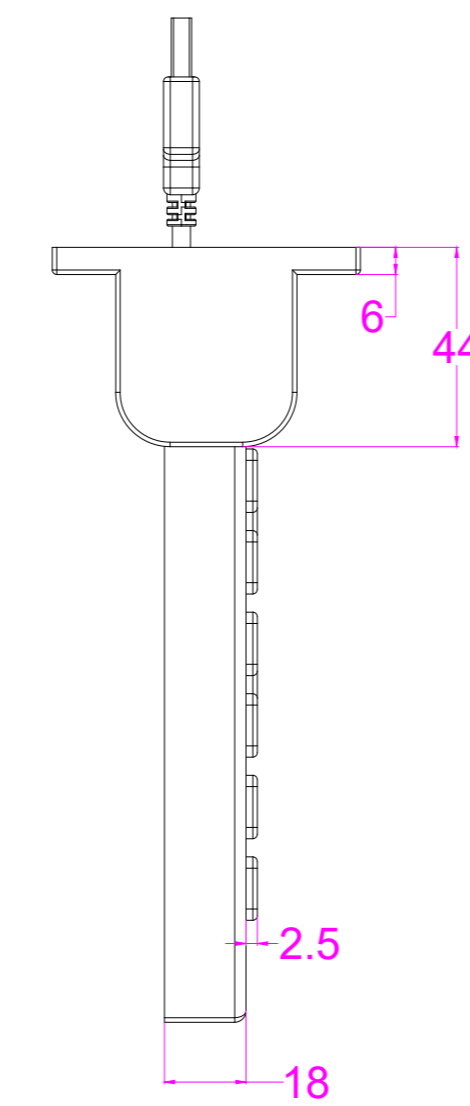

Date	Changes	REV
2022.6.23	Original	1.0

AW-A370TP-FN-SDT-DWP