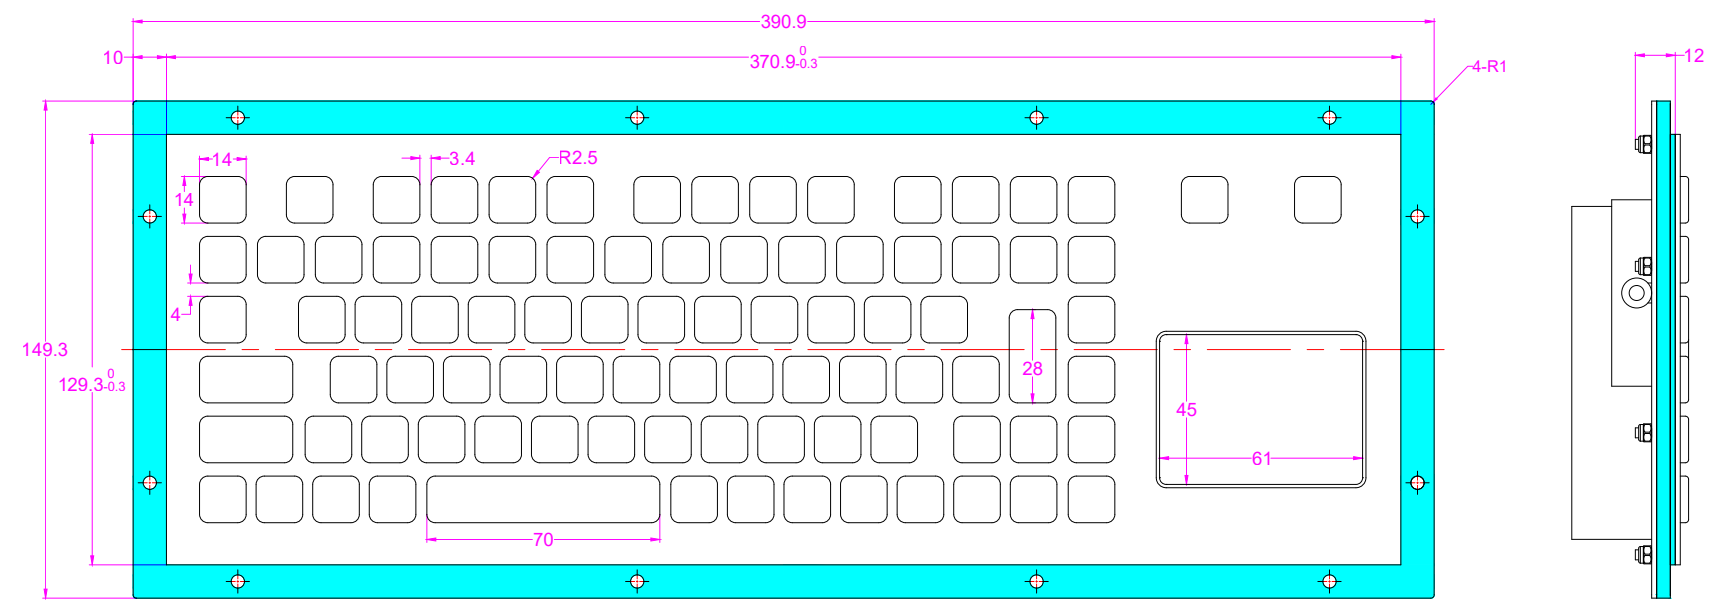

Date	Changes	REV
2023.02.16	Original	1.0

AW-A380TP-FN-BL-ML-EMC-DWP