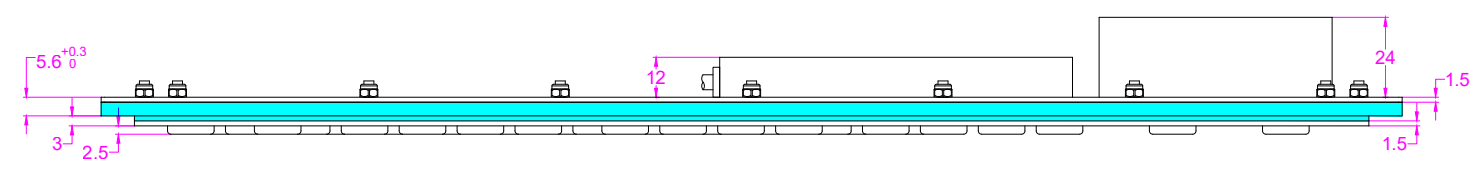

Date	Changes	REV
2023.02.16	Original	1.0

AW-A380TP-FN-BL-ML-EMC-DWP