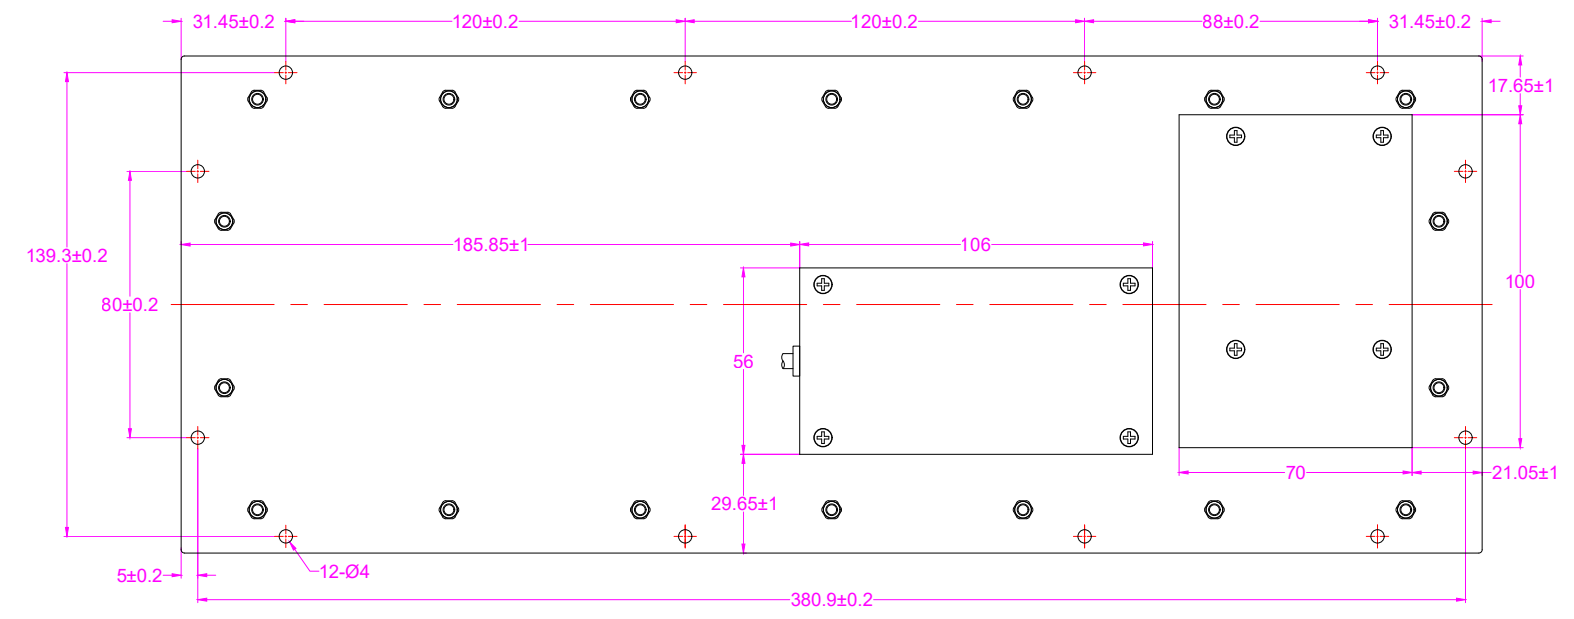

Date	Changes	REV
2023.02.16	Original	1.0

AW-A380TP-FN-BL-ML-EMC-DWP