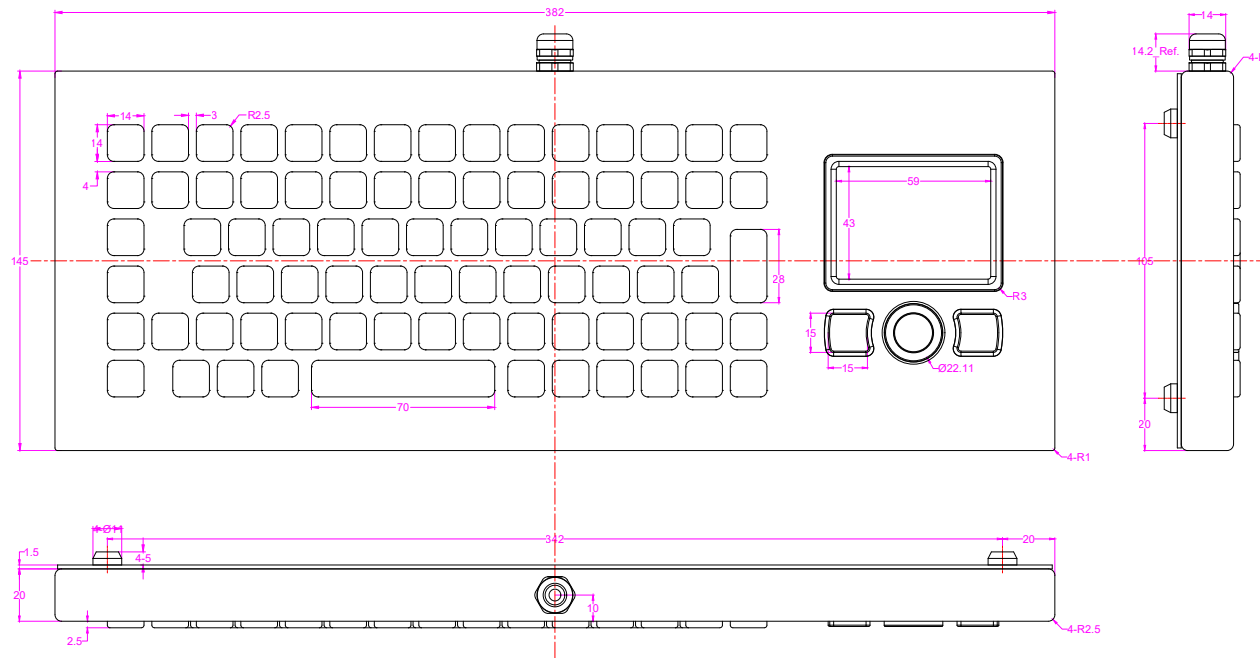

Date	Changes	REV
21.02.2022	Original	1.0

AW-A382TP-DHP-FN-DT-DWP