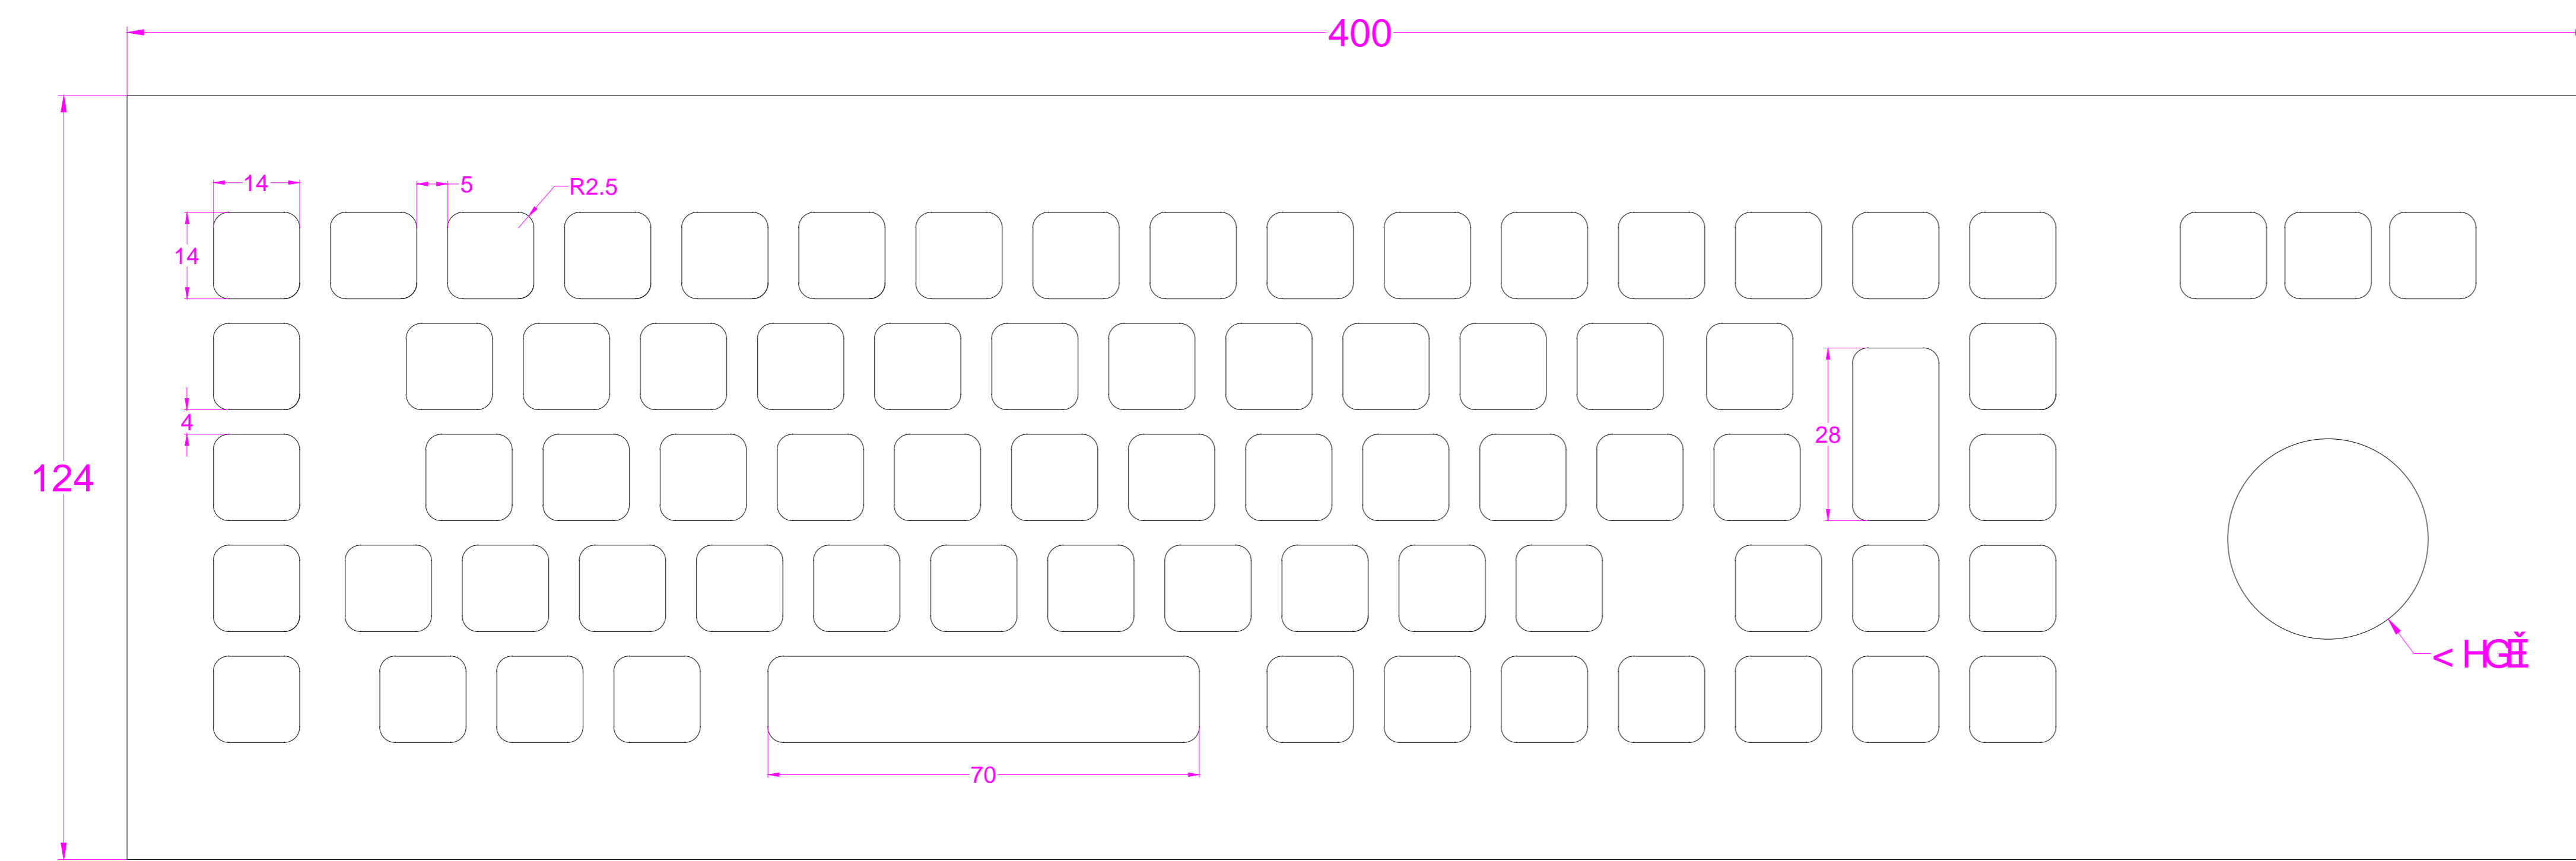

Date	Changes	REV
07.04.2020	Original	1.0

AW-A400-MTB-DWP