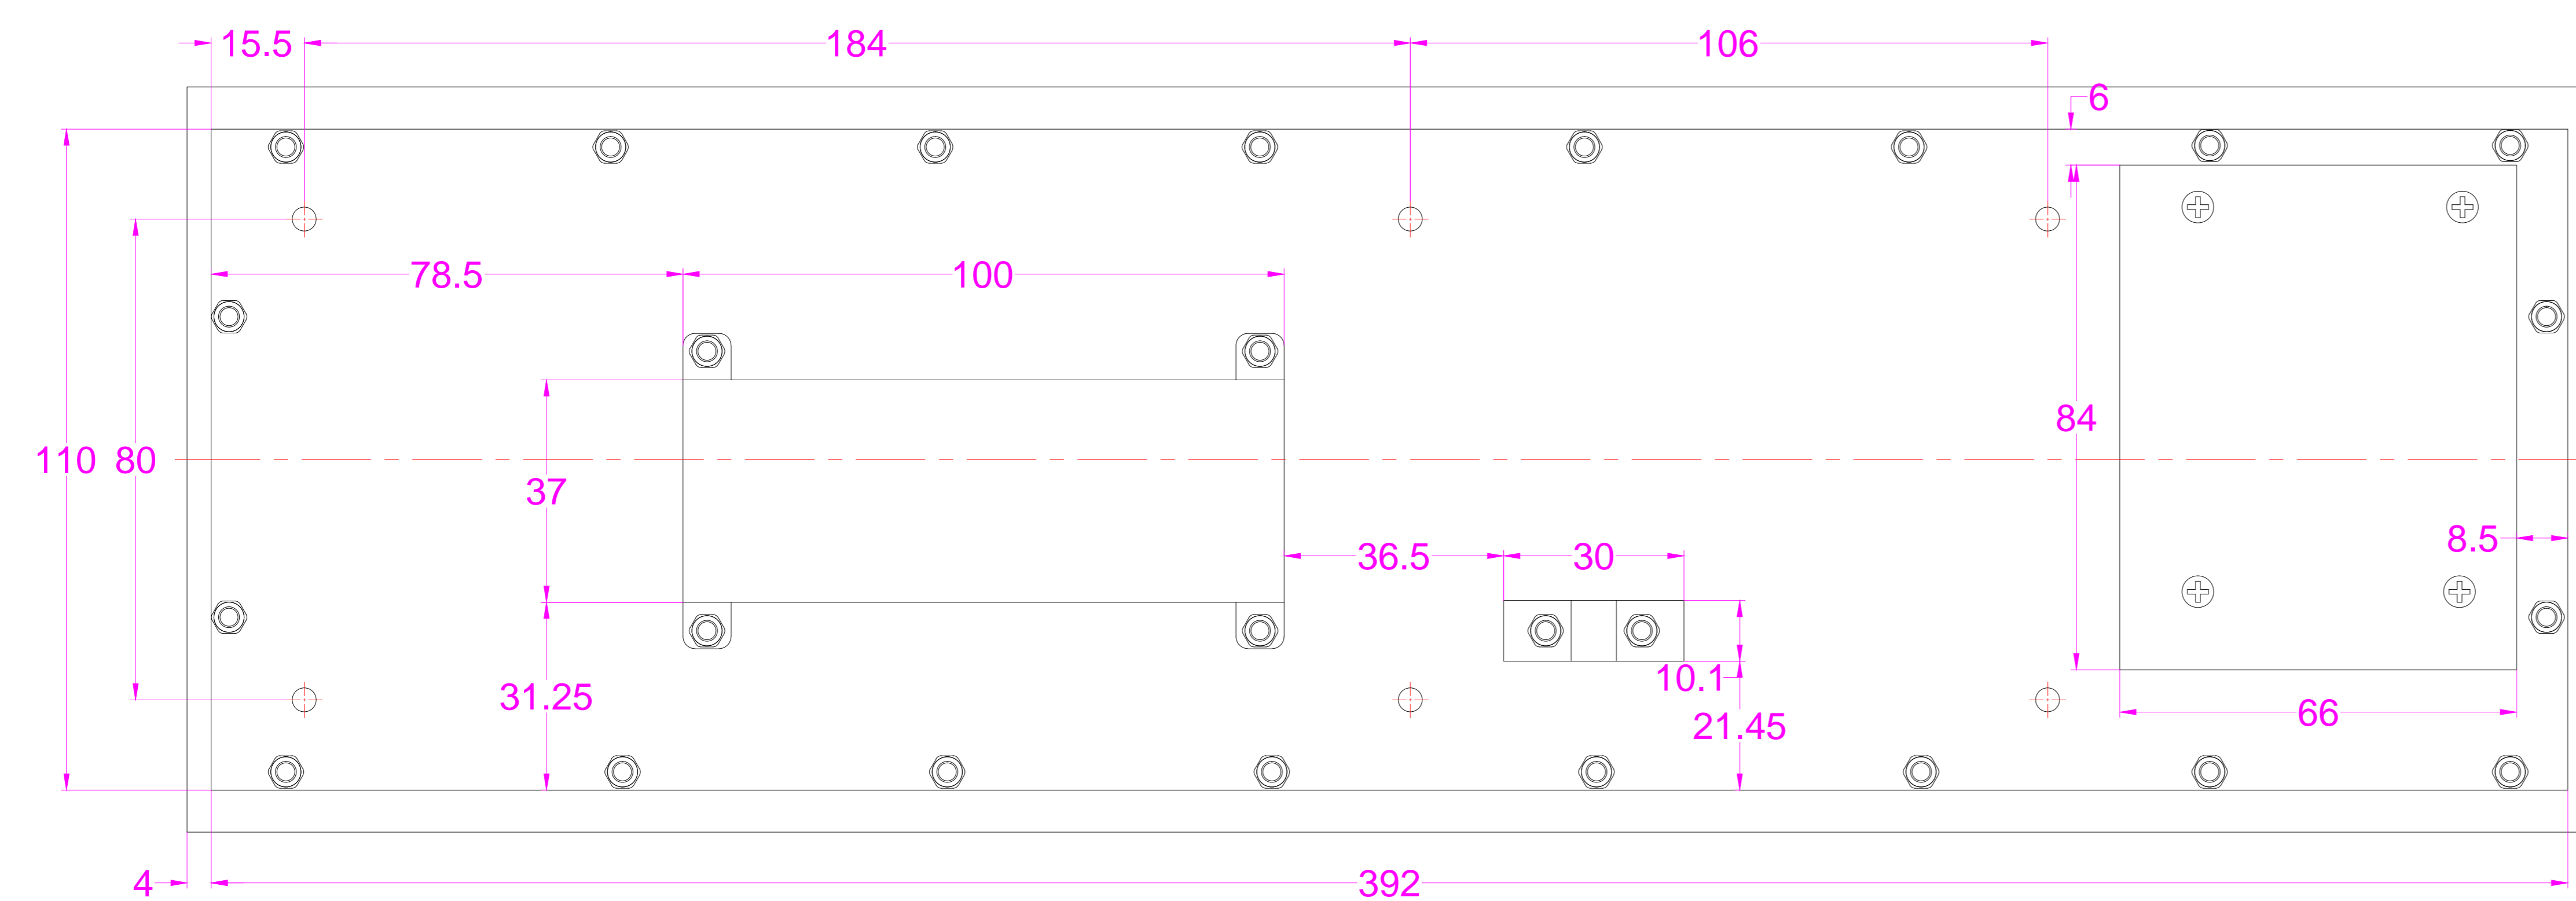

Date	Changes	REV
07.04.2020	Original	1.0

AW-A400-MTB-DWP