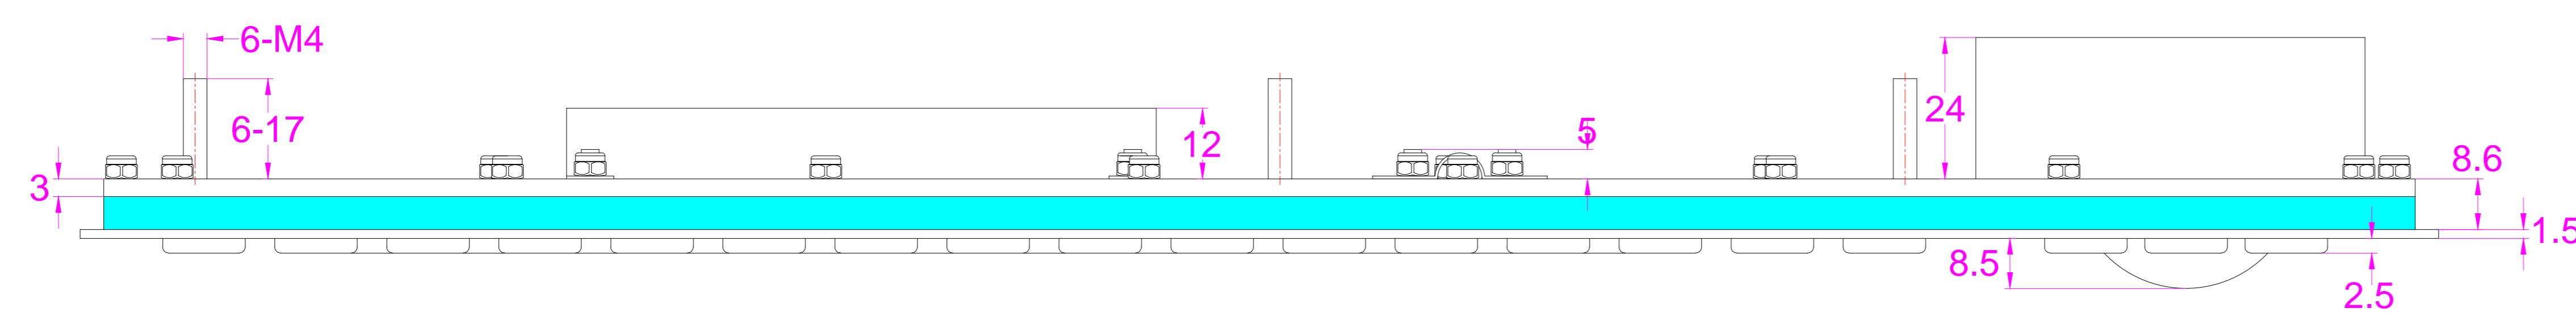

Date	Changes	REV
07.04.2020	Original	1.0

AW-A400-MTB-DWP