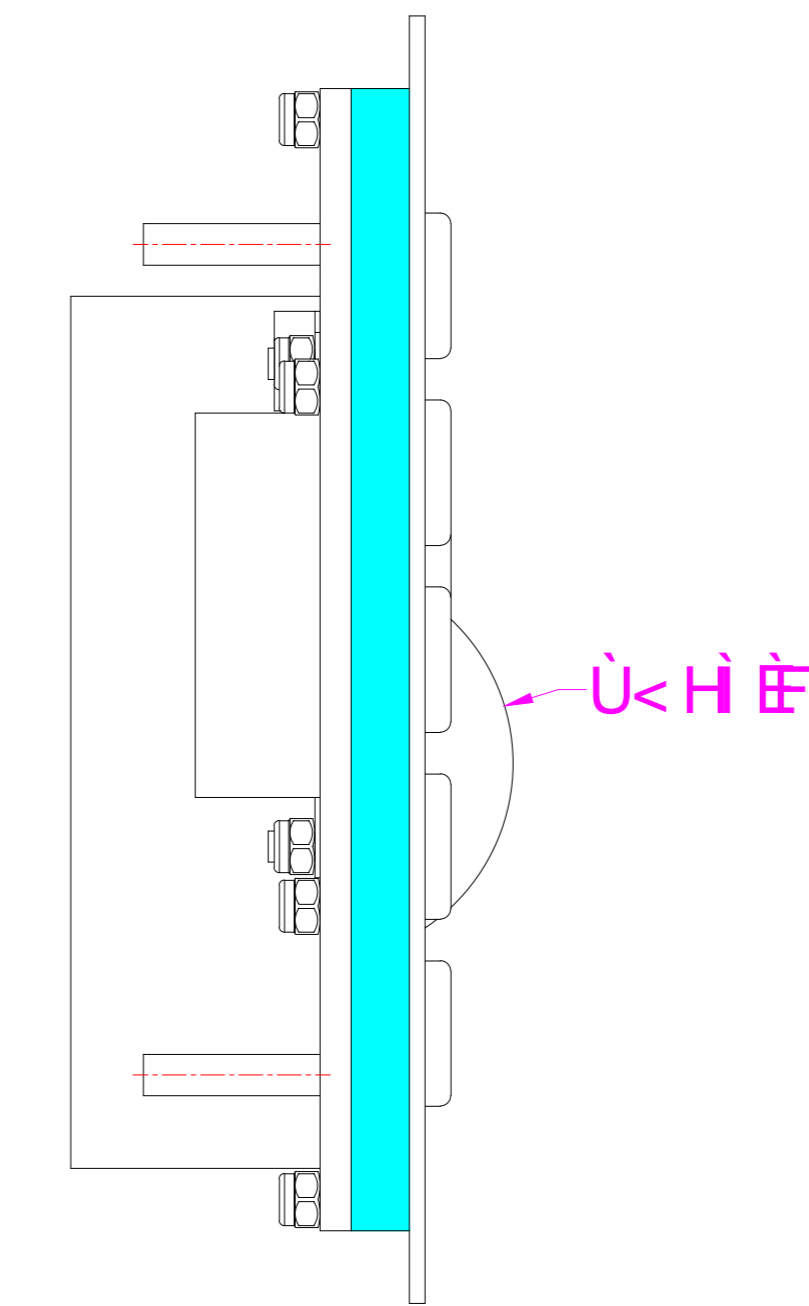

Date	Changes	REV
07.04.2020	Original	1.0

AW-A400-MTB-DWP