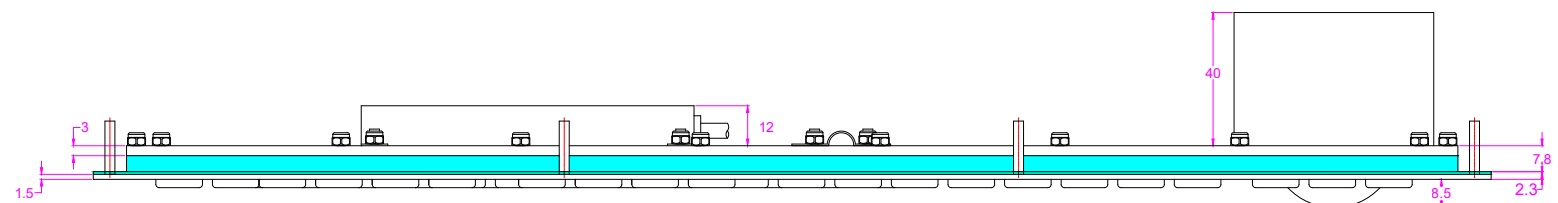

Date	Changes	REV
28.04.2020	Original	1.0

AW-A420-OTB-KP-FN-BT-DWP