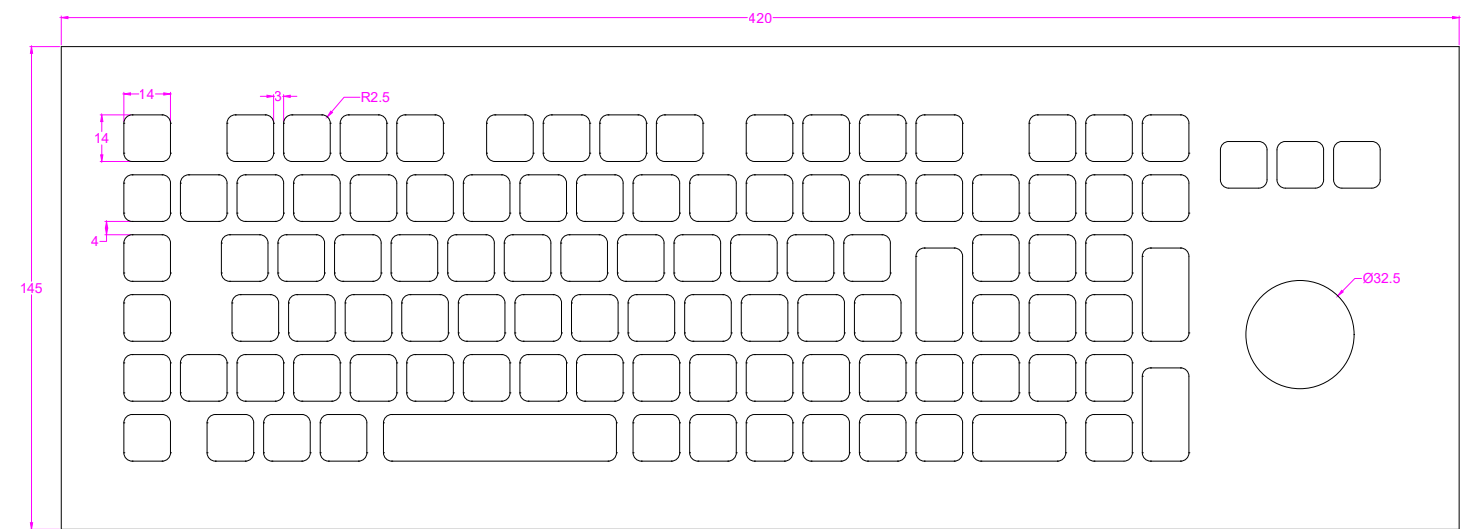

Date	Changes	REV
28.04.2020	Original	1.0

AW-A420-OTB-KP-FN-BT-DWP