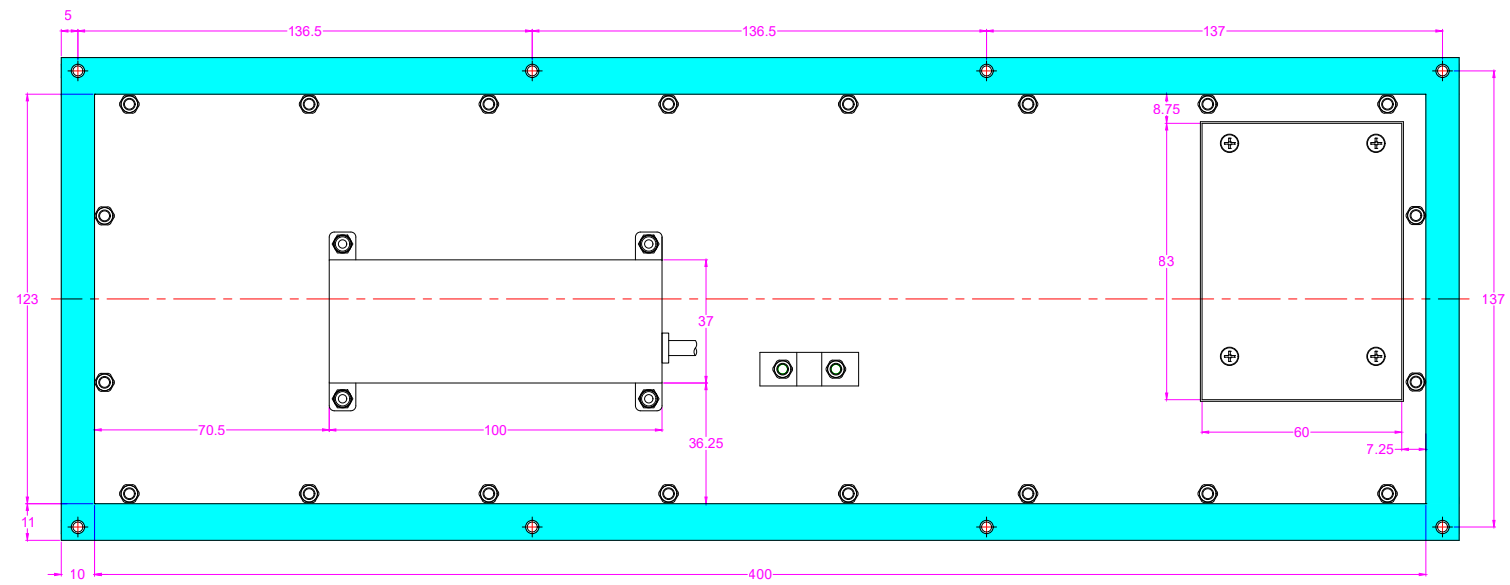

Date	Changes	REV
28.04.2020	Original	1.0

AW-A420-OTB-KP-FN-BT-DWP