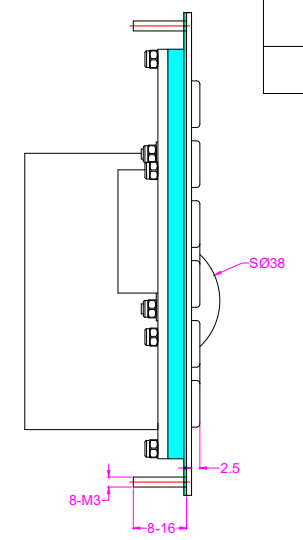

Date	Changes	REV
28.04.2020	Original	1.0

AW-A420-OTB-KP-FN-BT-DWP