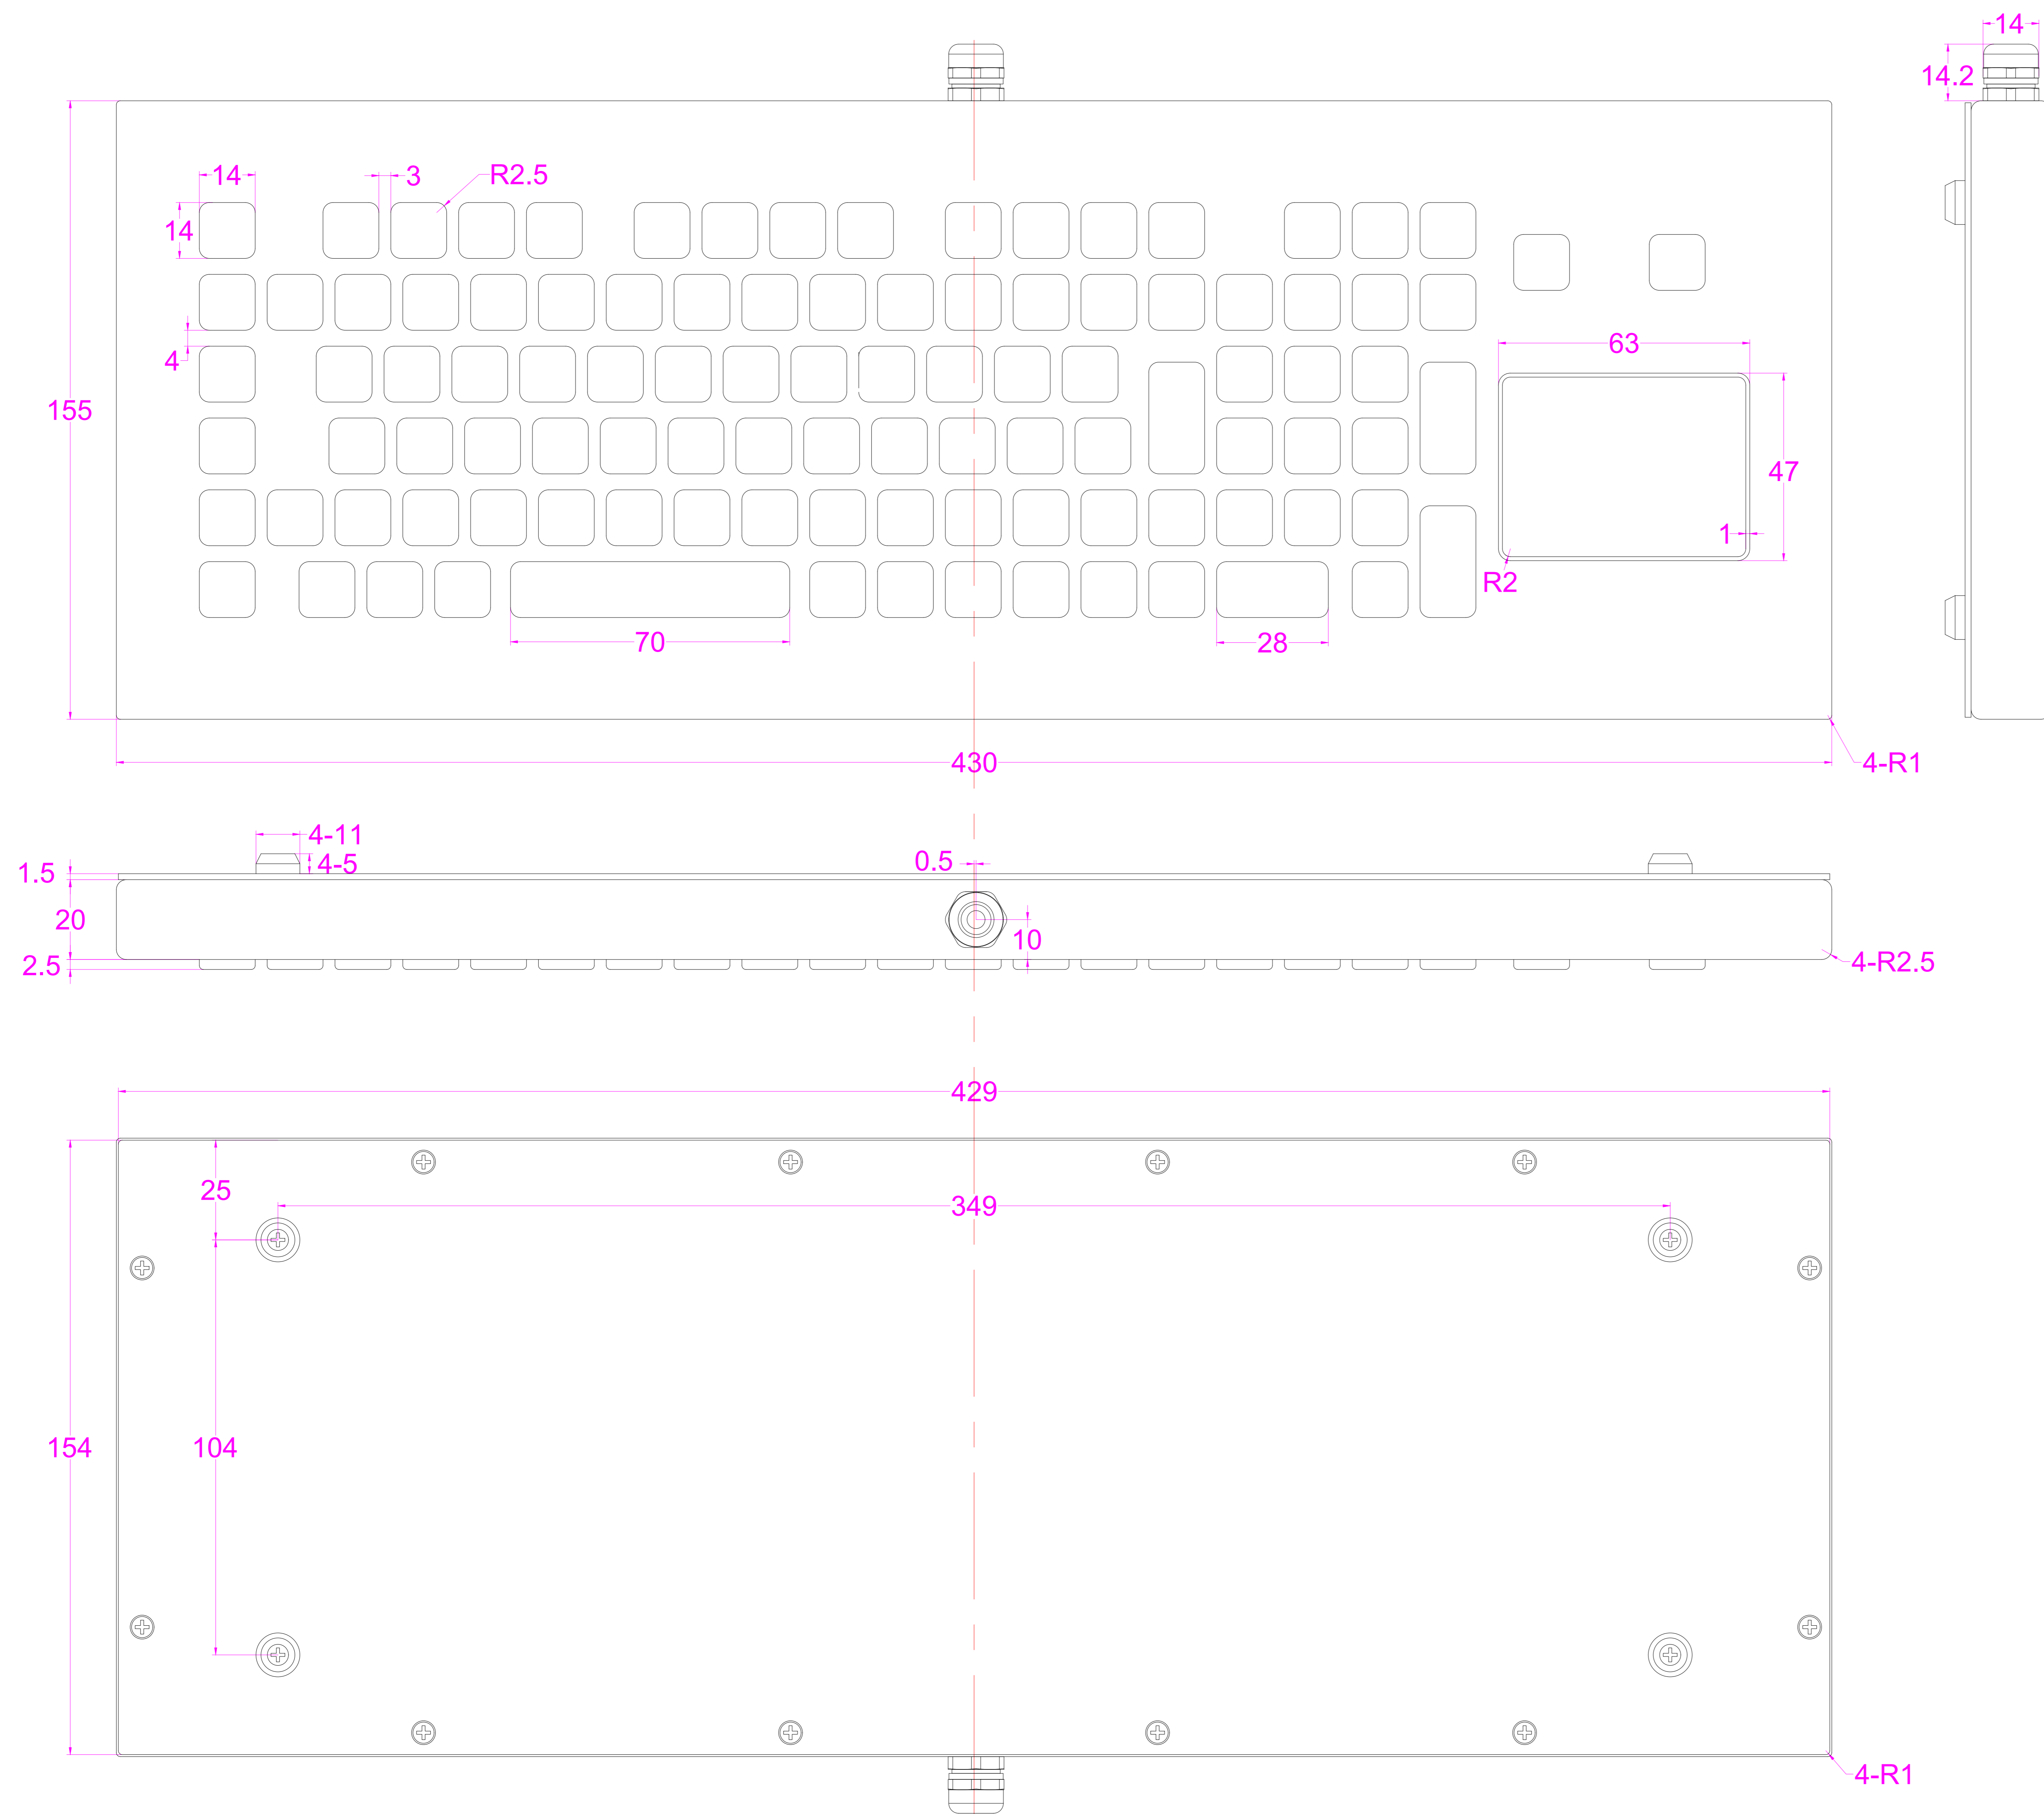

Date	Changes	REV
22.12.2020	Original	1.0

AW-A420TP-KP-FN-DT-DWP