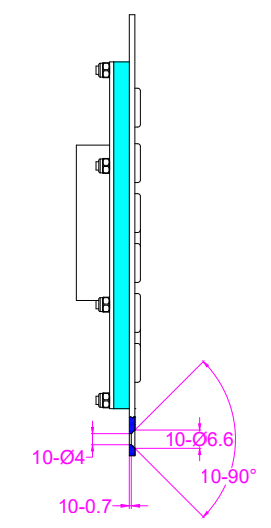

Date	Changes	REV
2023.03.02	Original	1.0

AW-A430KP-FN-BT-DWP