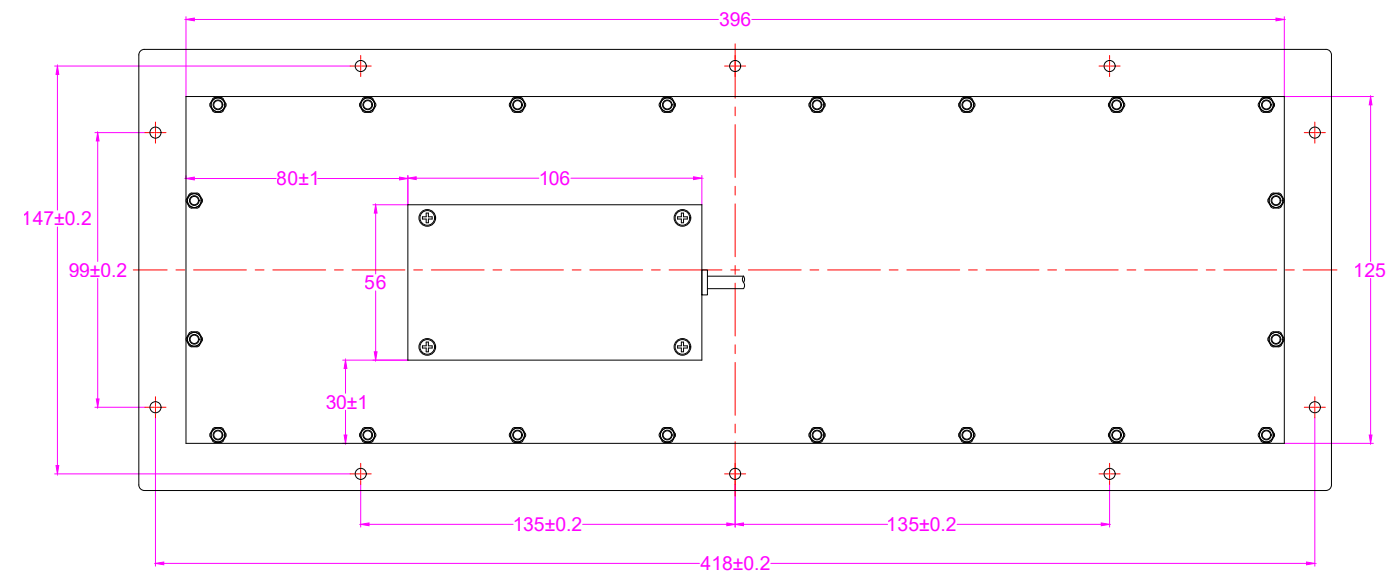

Date	Changes	REV
2023.03.02	Original	1.0

AW-A430KP-FN-BT-DWP