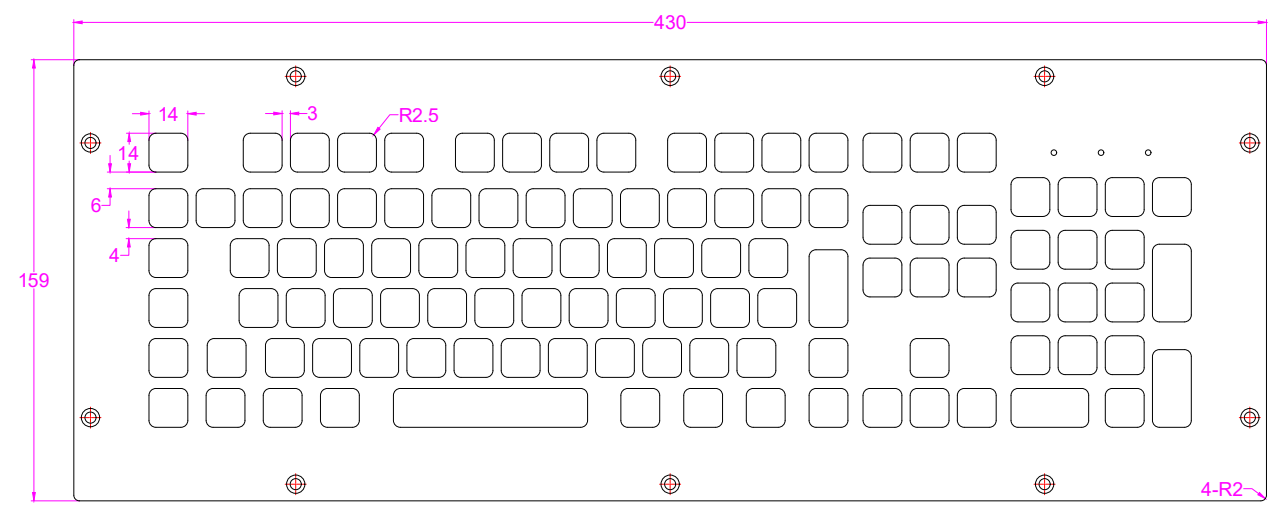

Date	Changes	REV
2023.03.02	Original	1.0

AW-A430KP-FN-BT-DWP