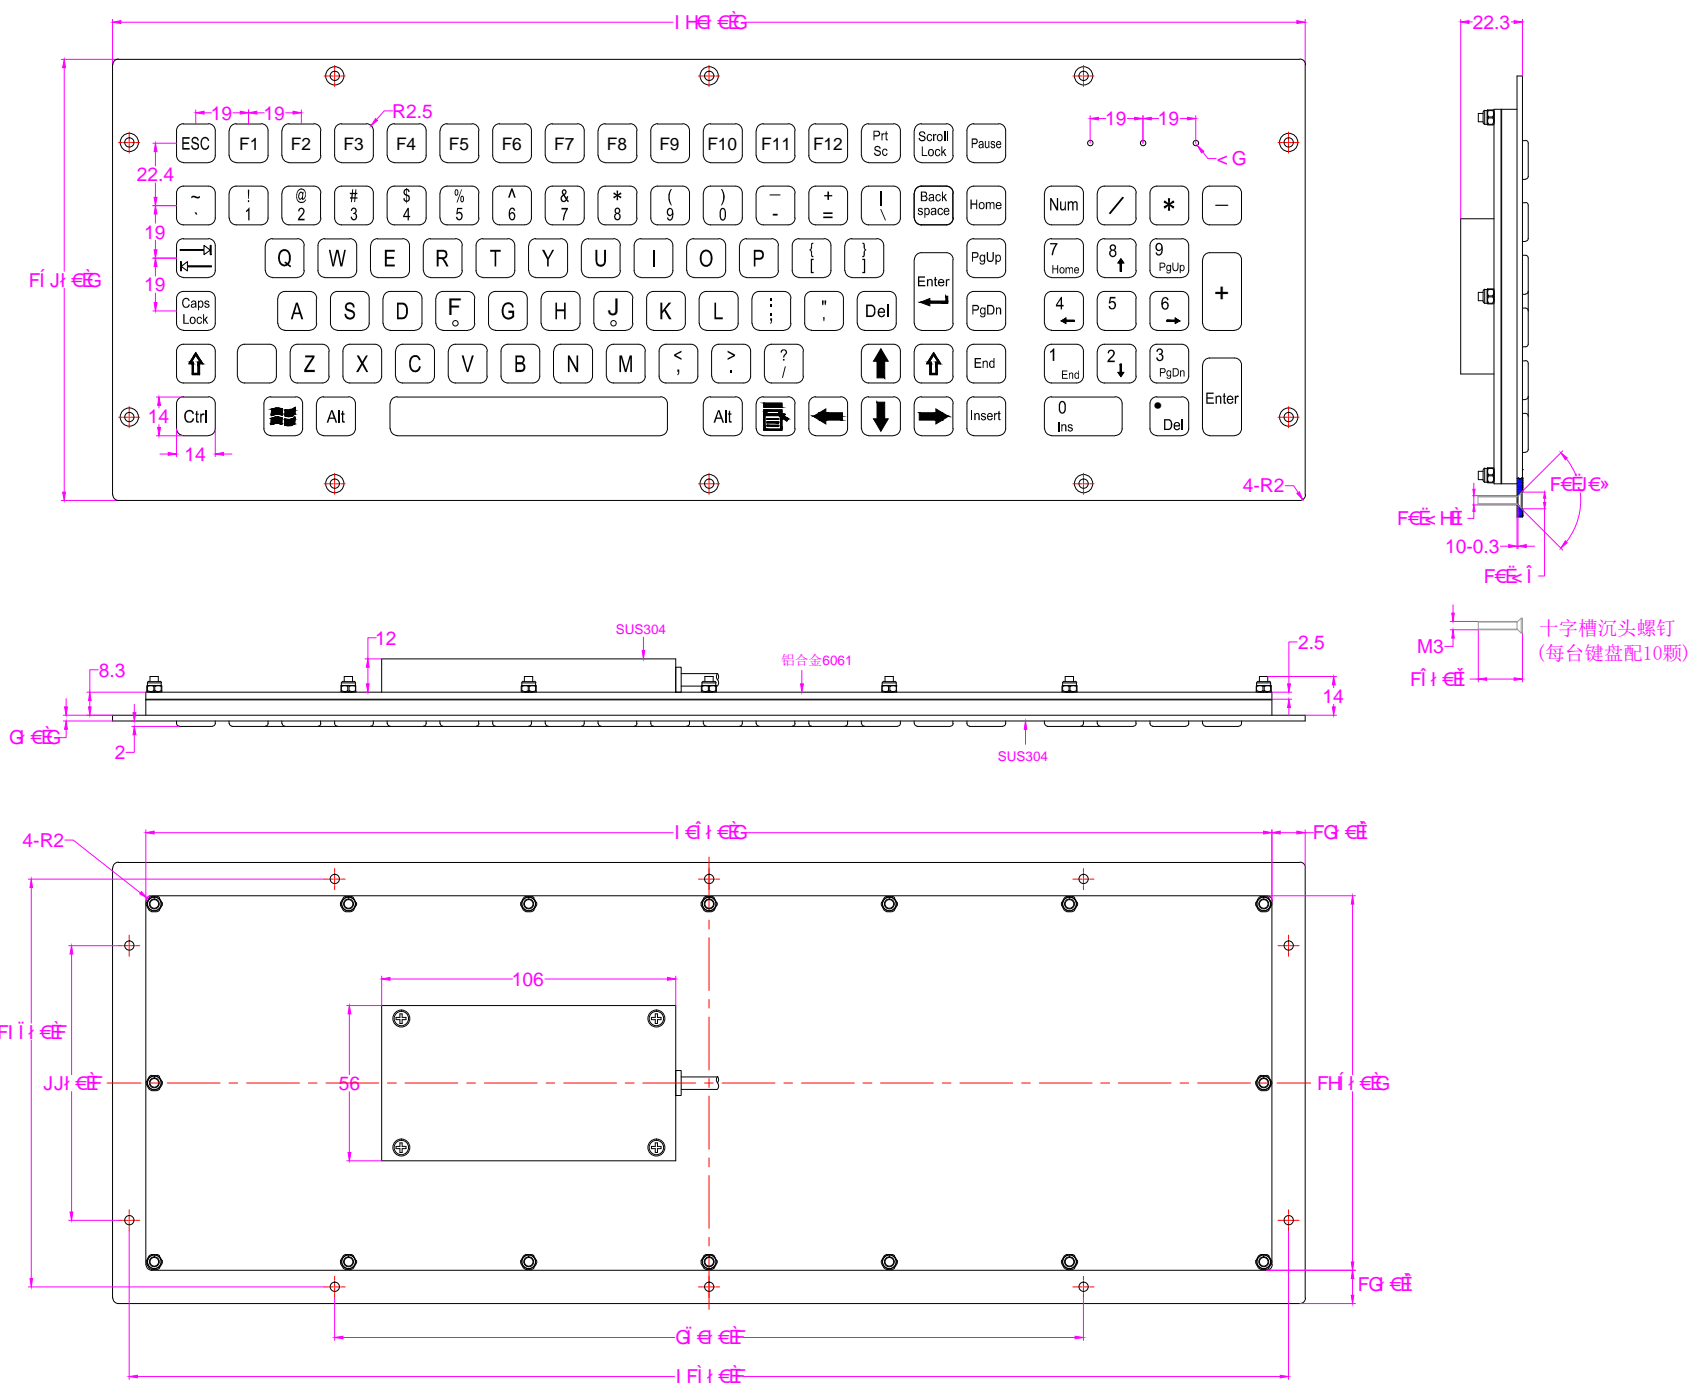

Date	Changes	REV
2023.08.16	Original	1.0

AW-A430KP-FN-NV-151B-BT-DWP