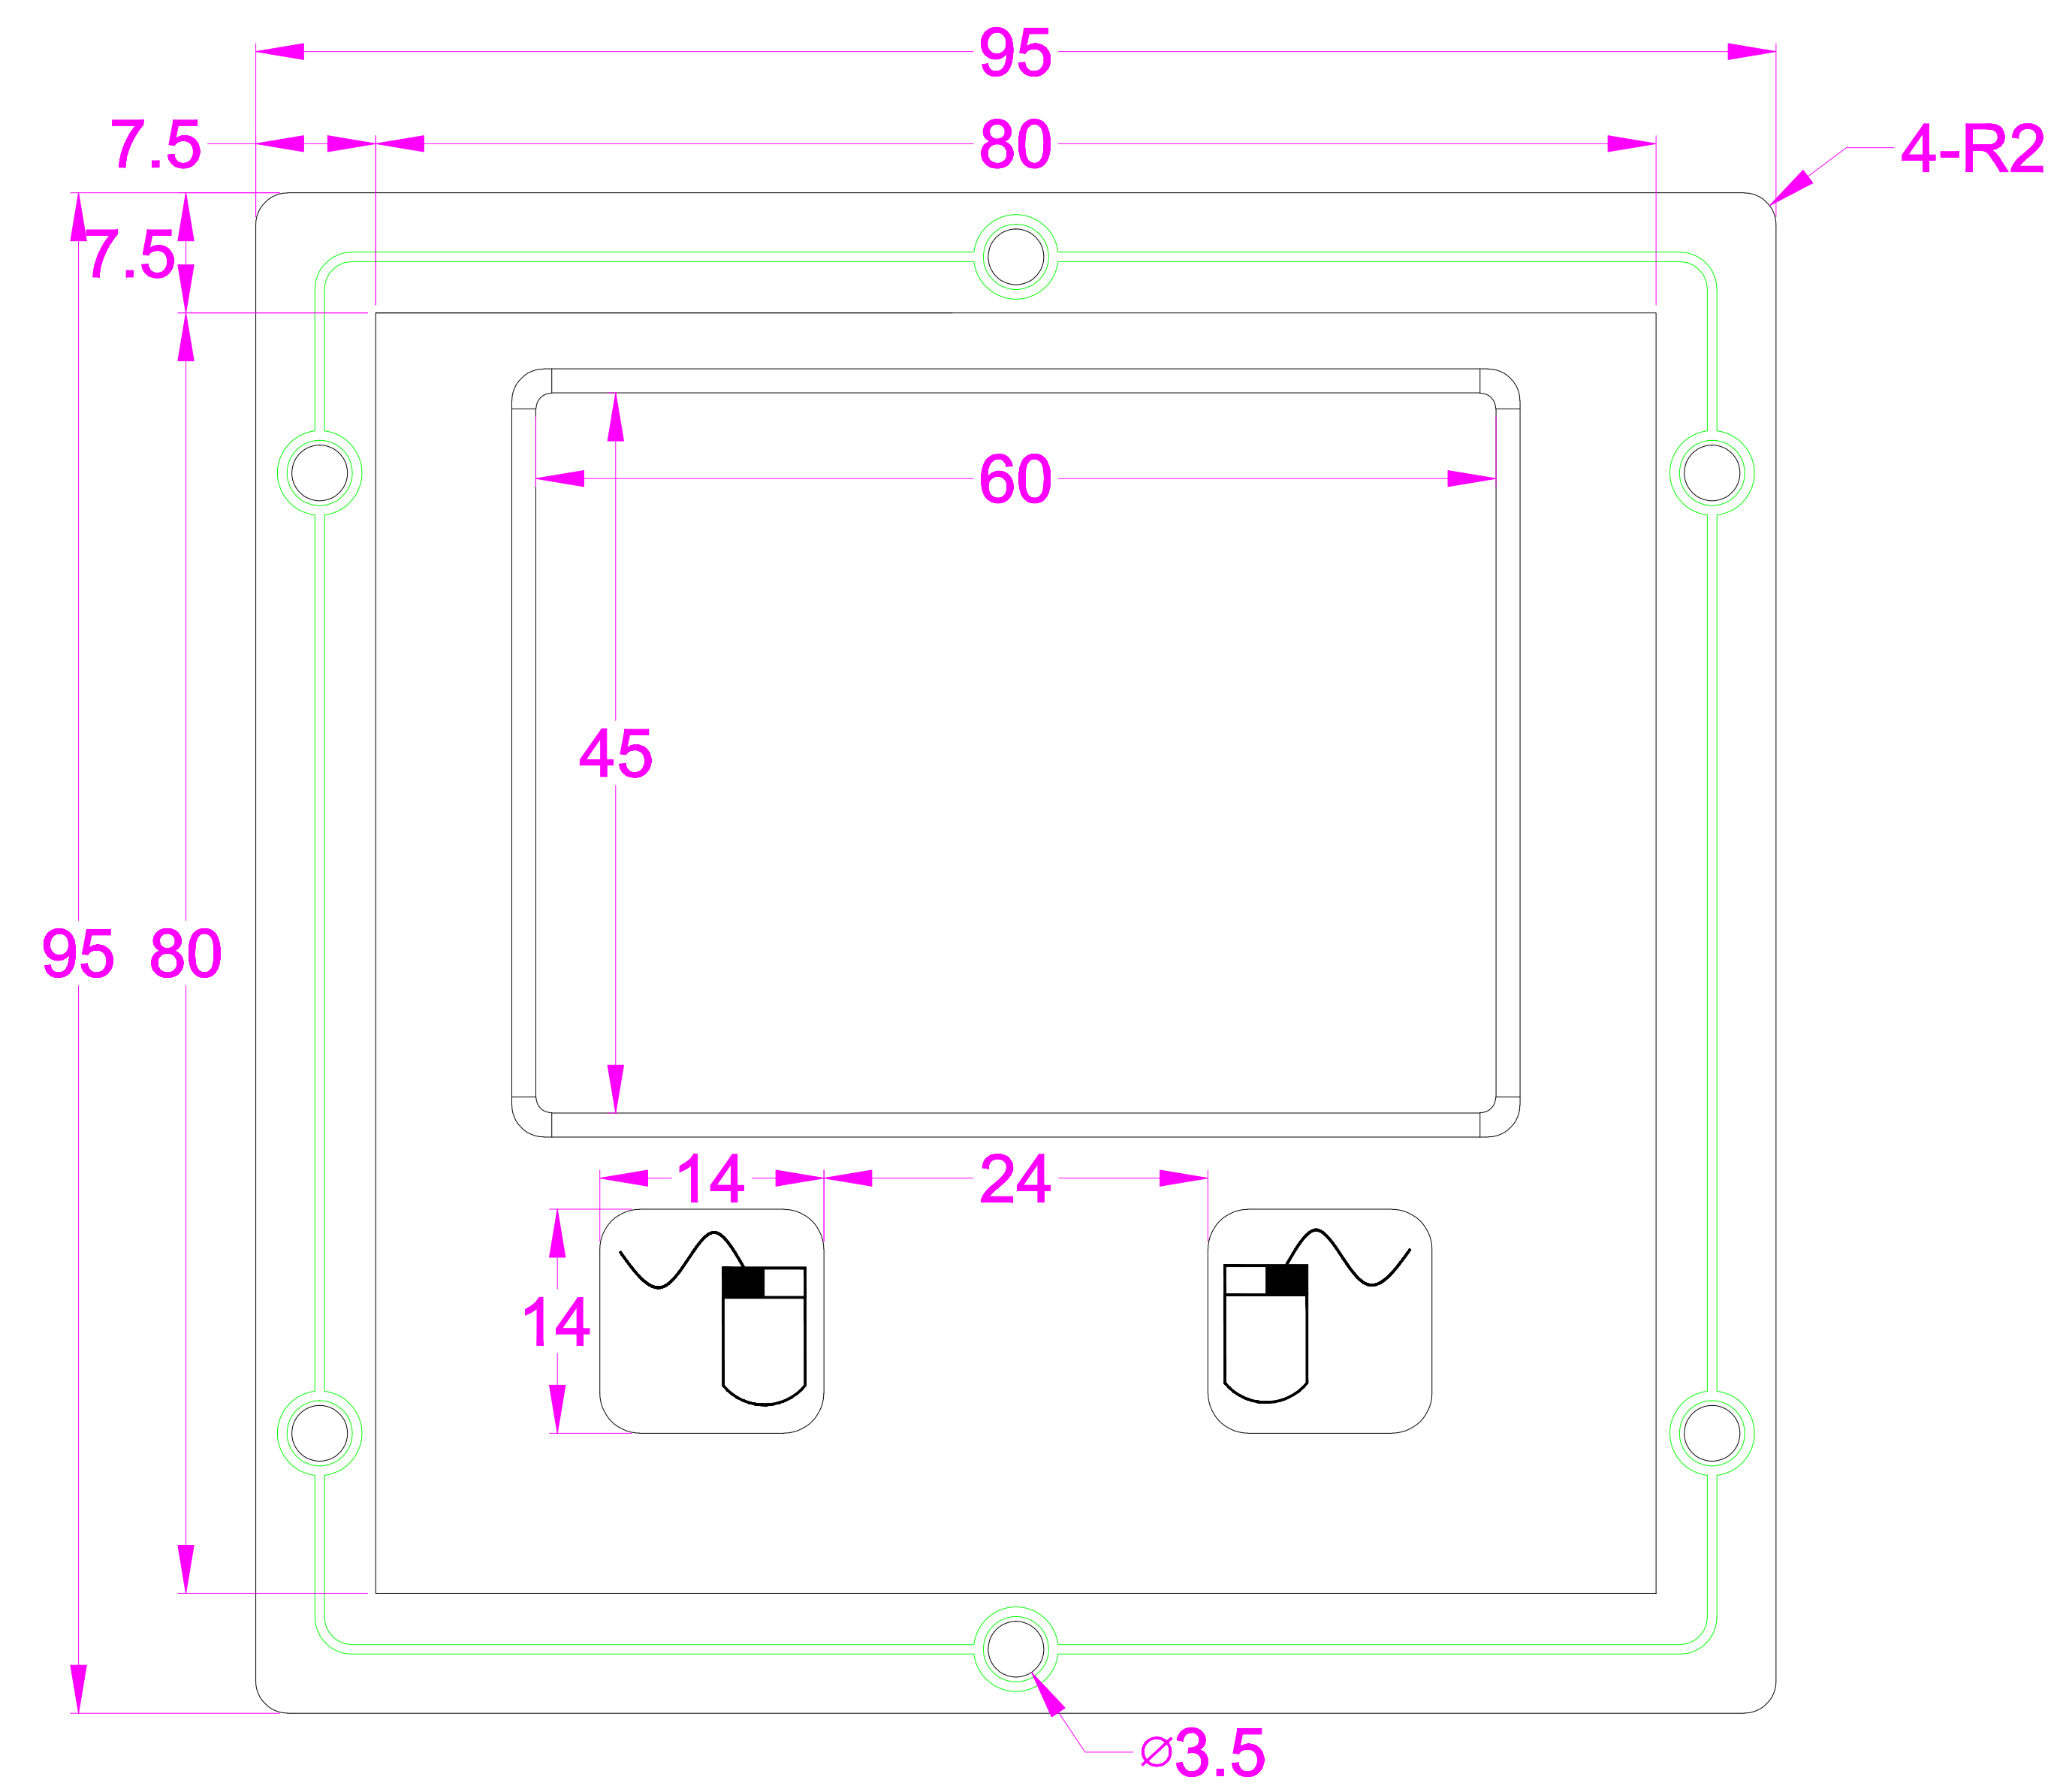

Date	Changes	REV
28.11.2018	Original	1.0

AW-A80TP-DWP