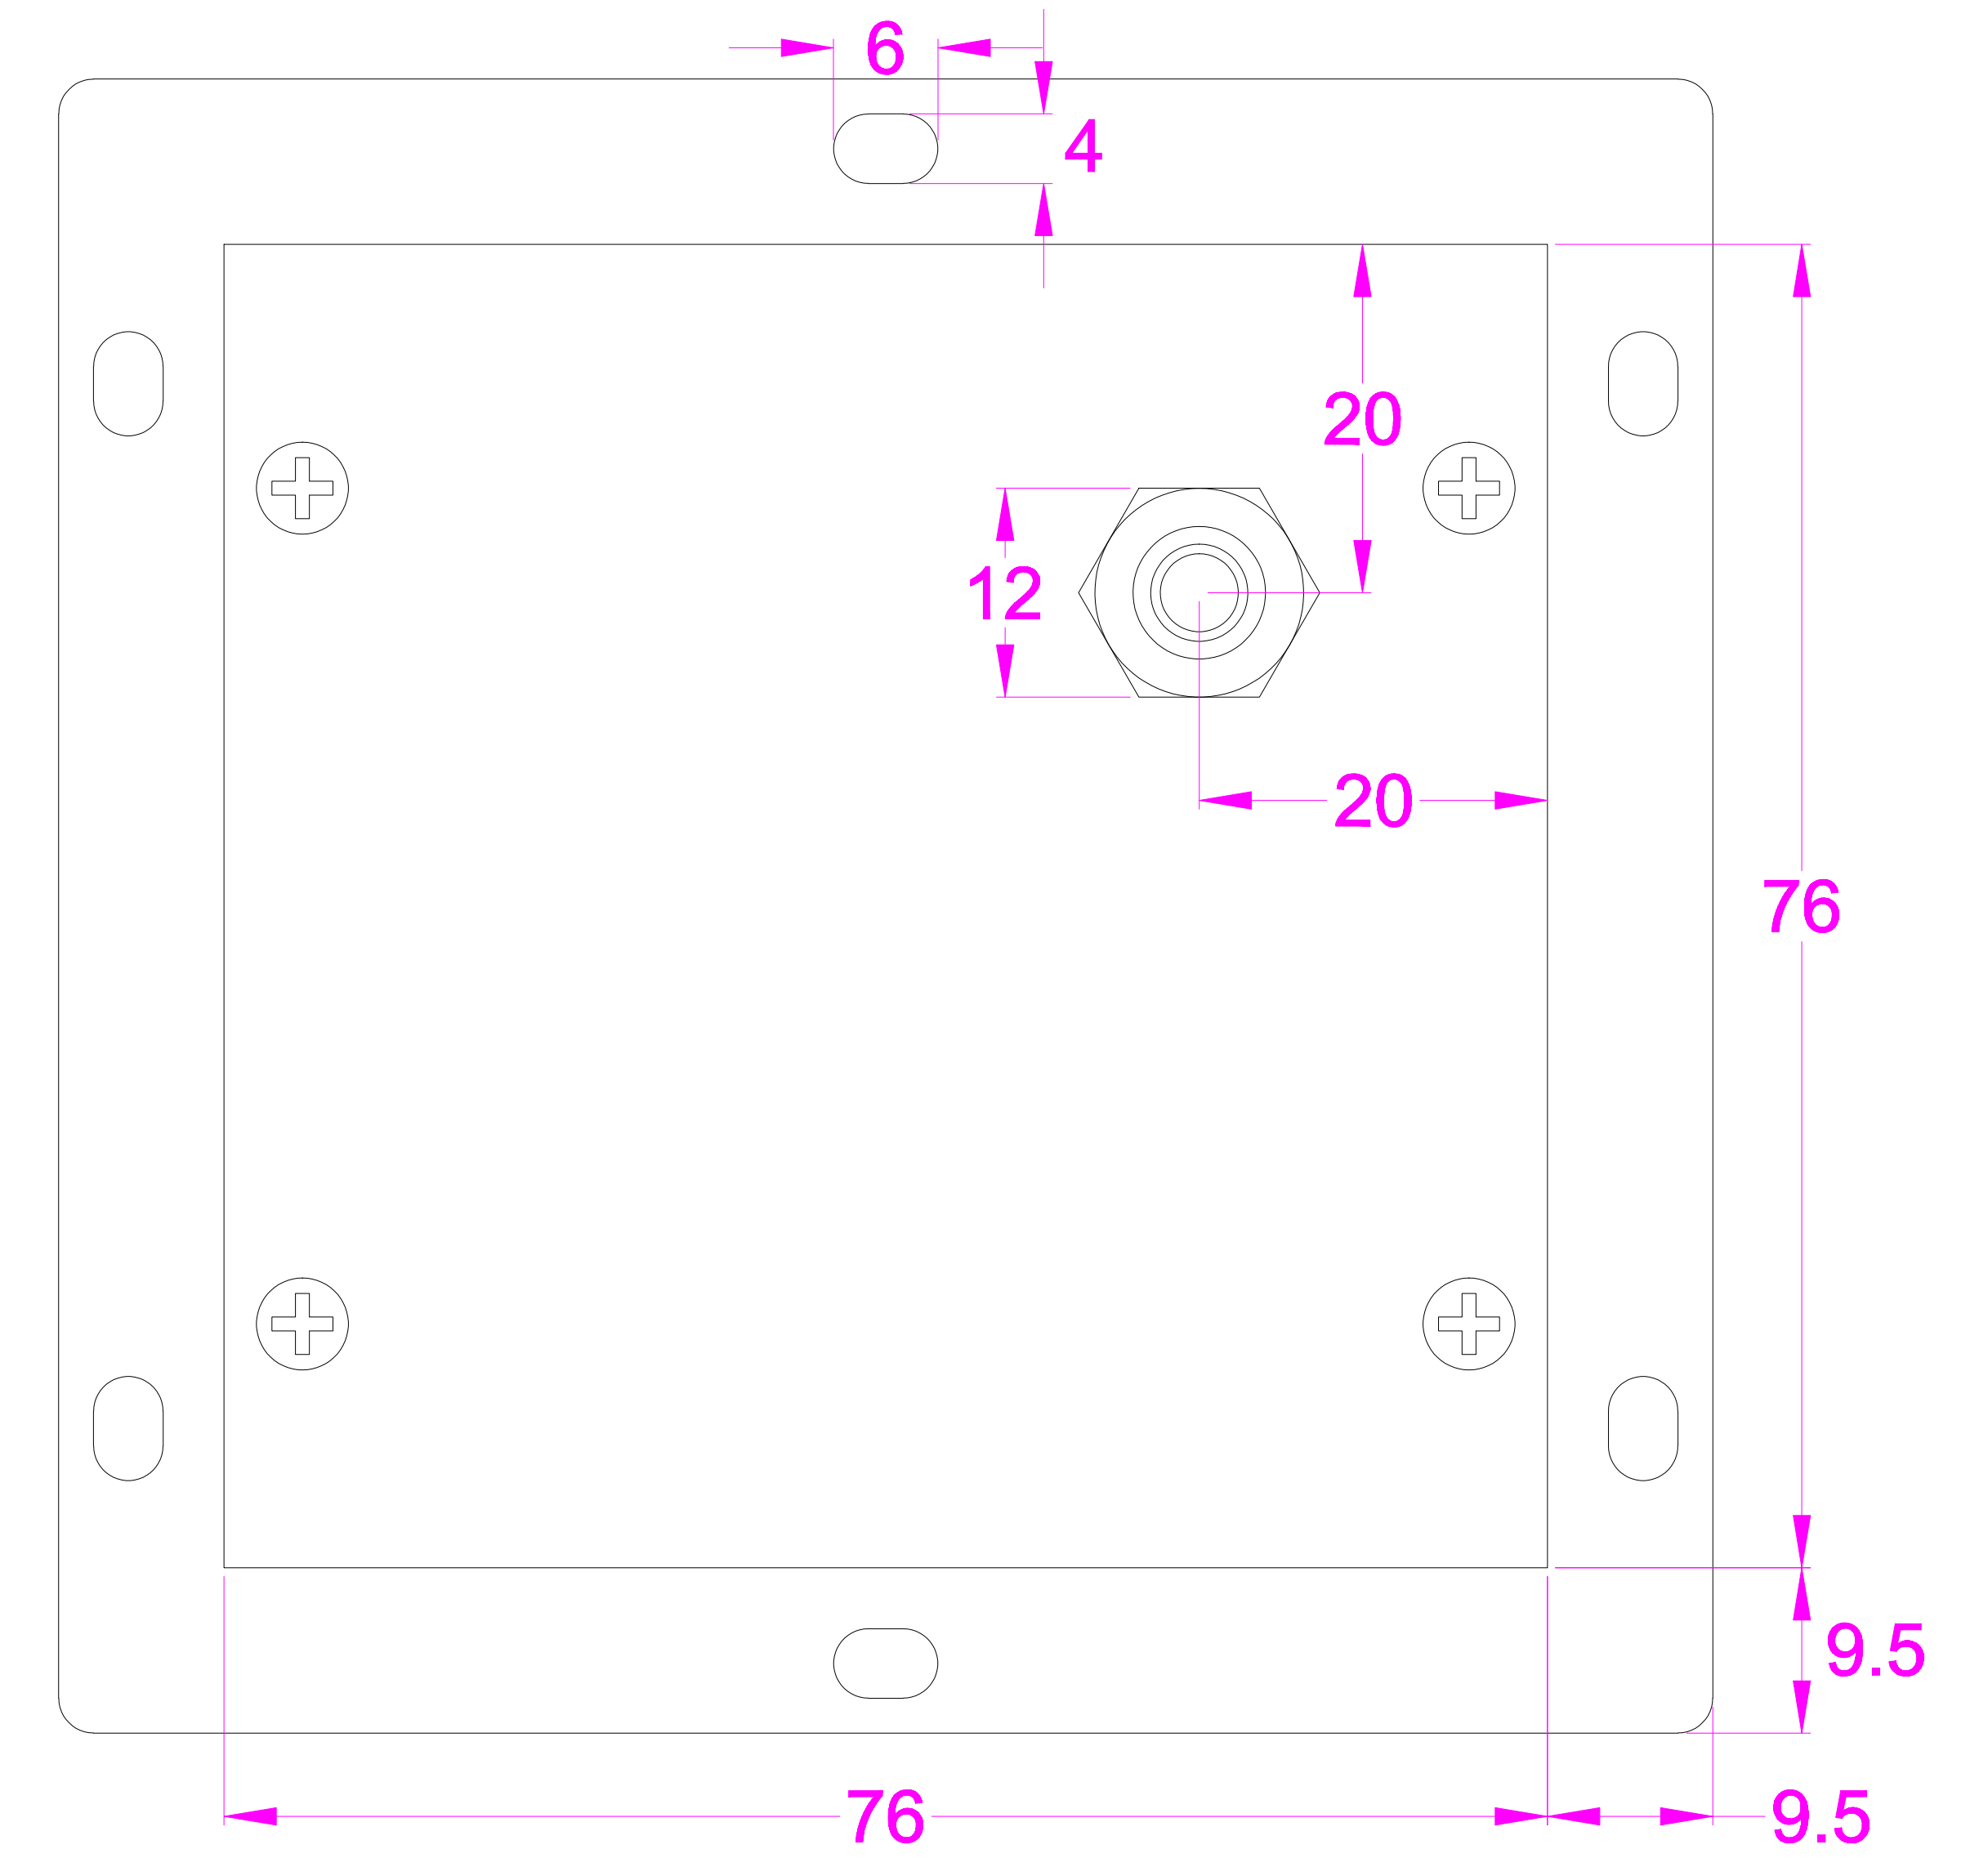

Date	Changes	REV
28.11.2018	Original	1.0

AW-A80TP-DWP