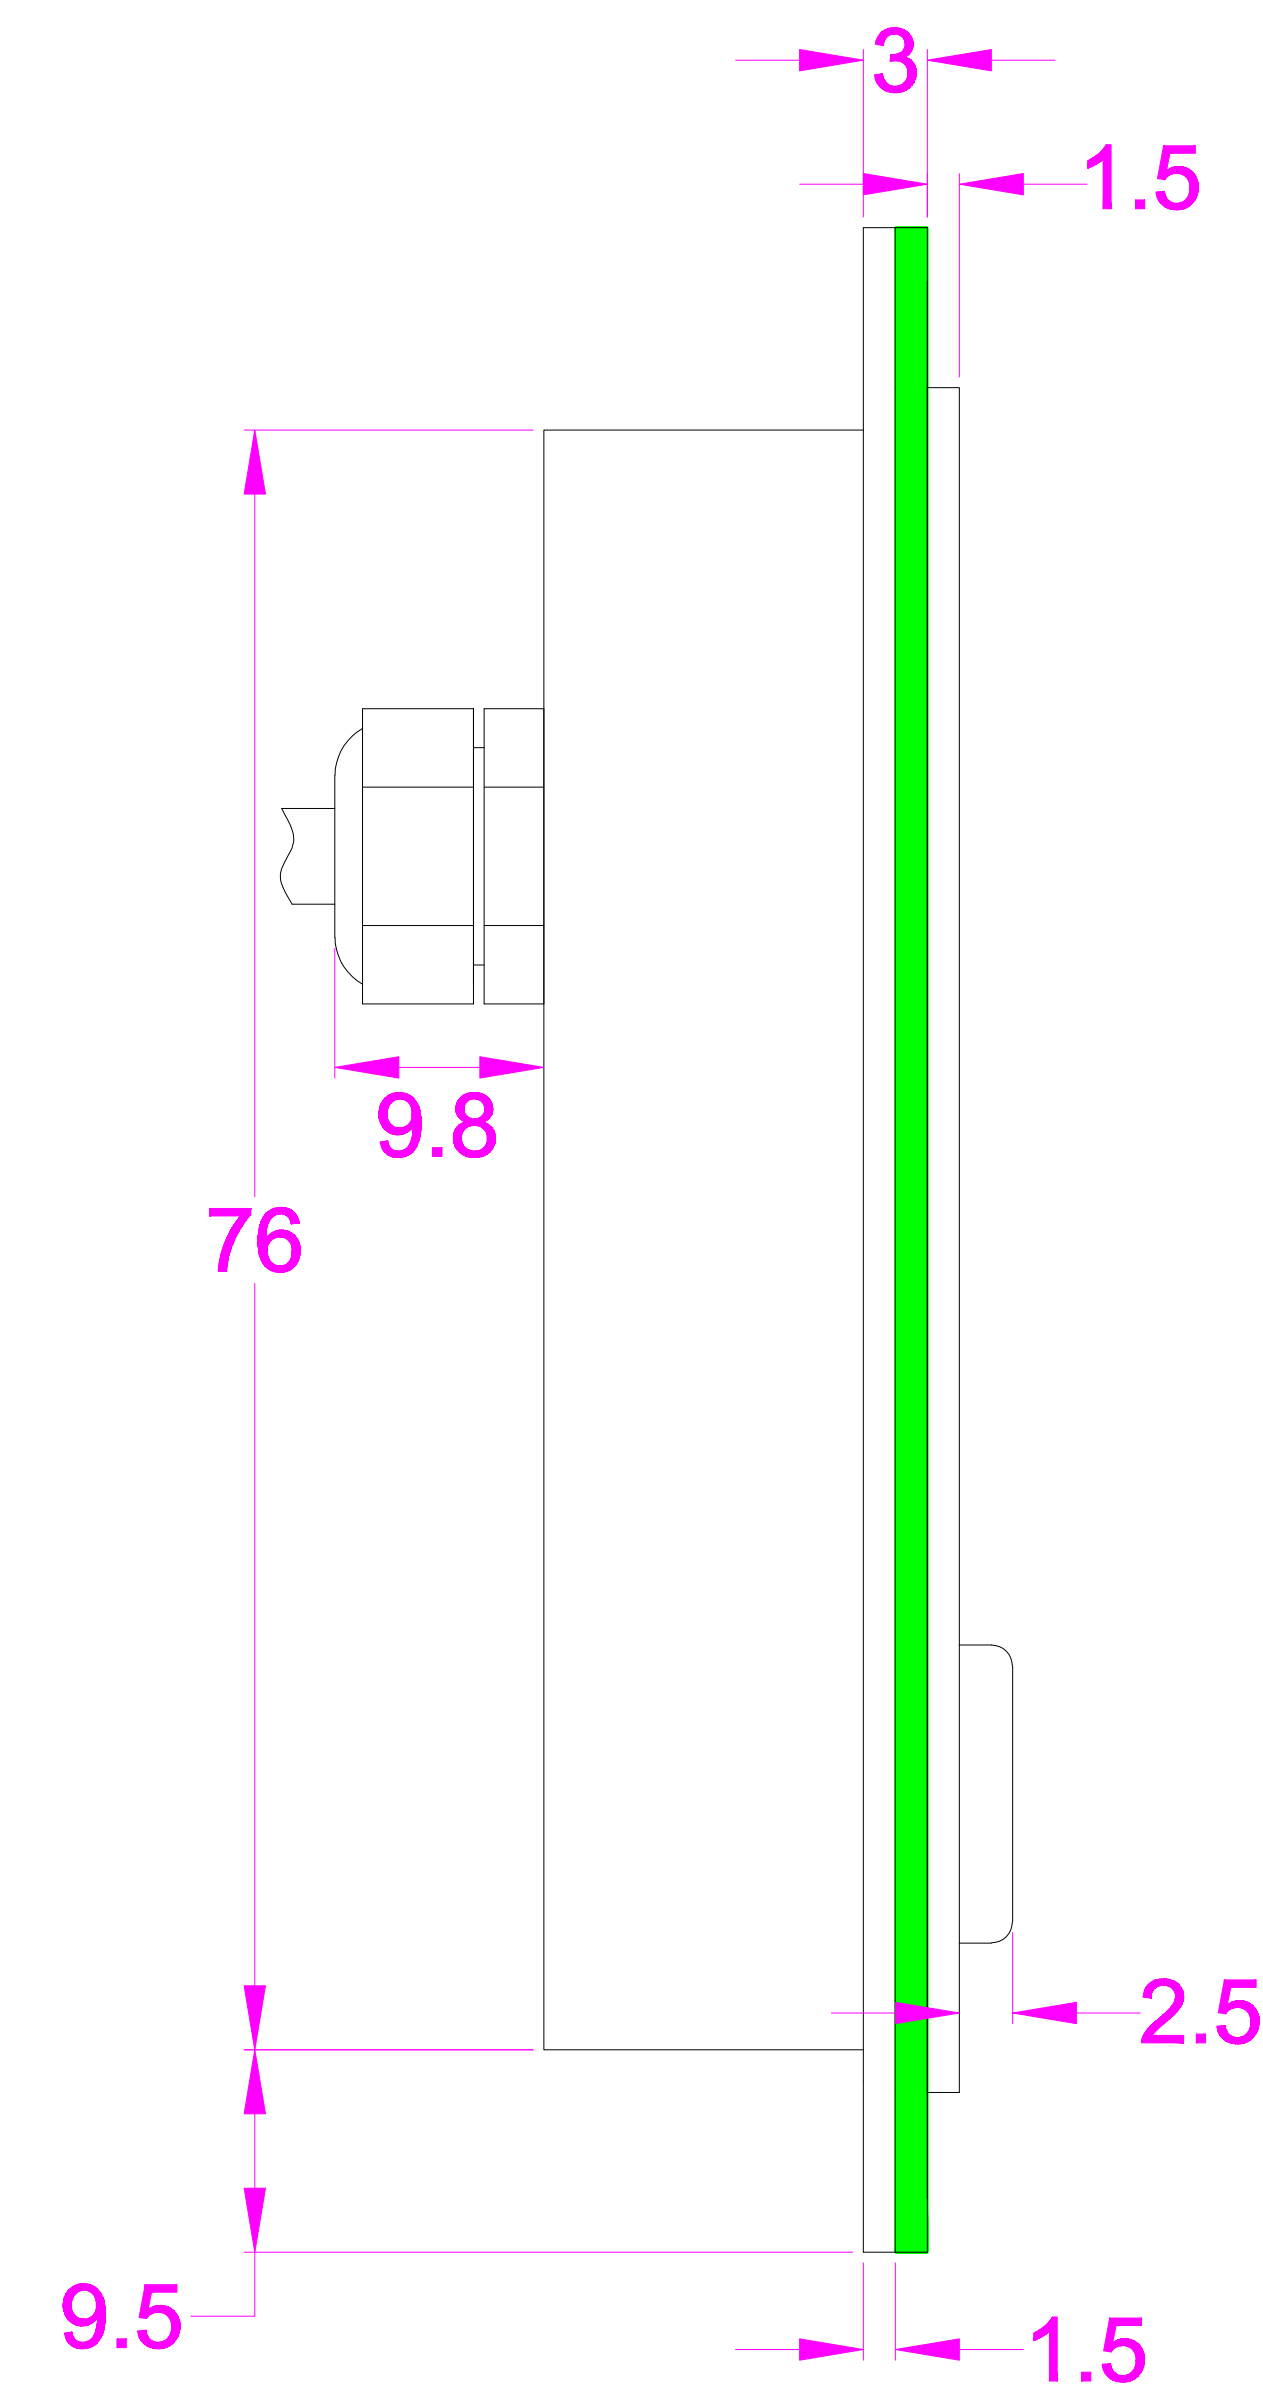

Date	Changes	REV
28.11.2018	Original	1.0

AW-A80TP-DWP