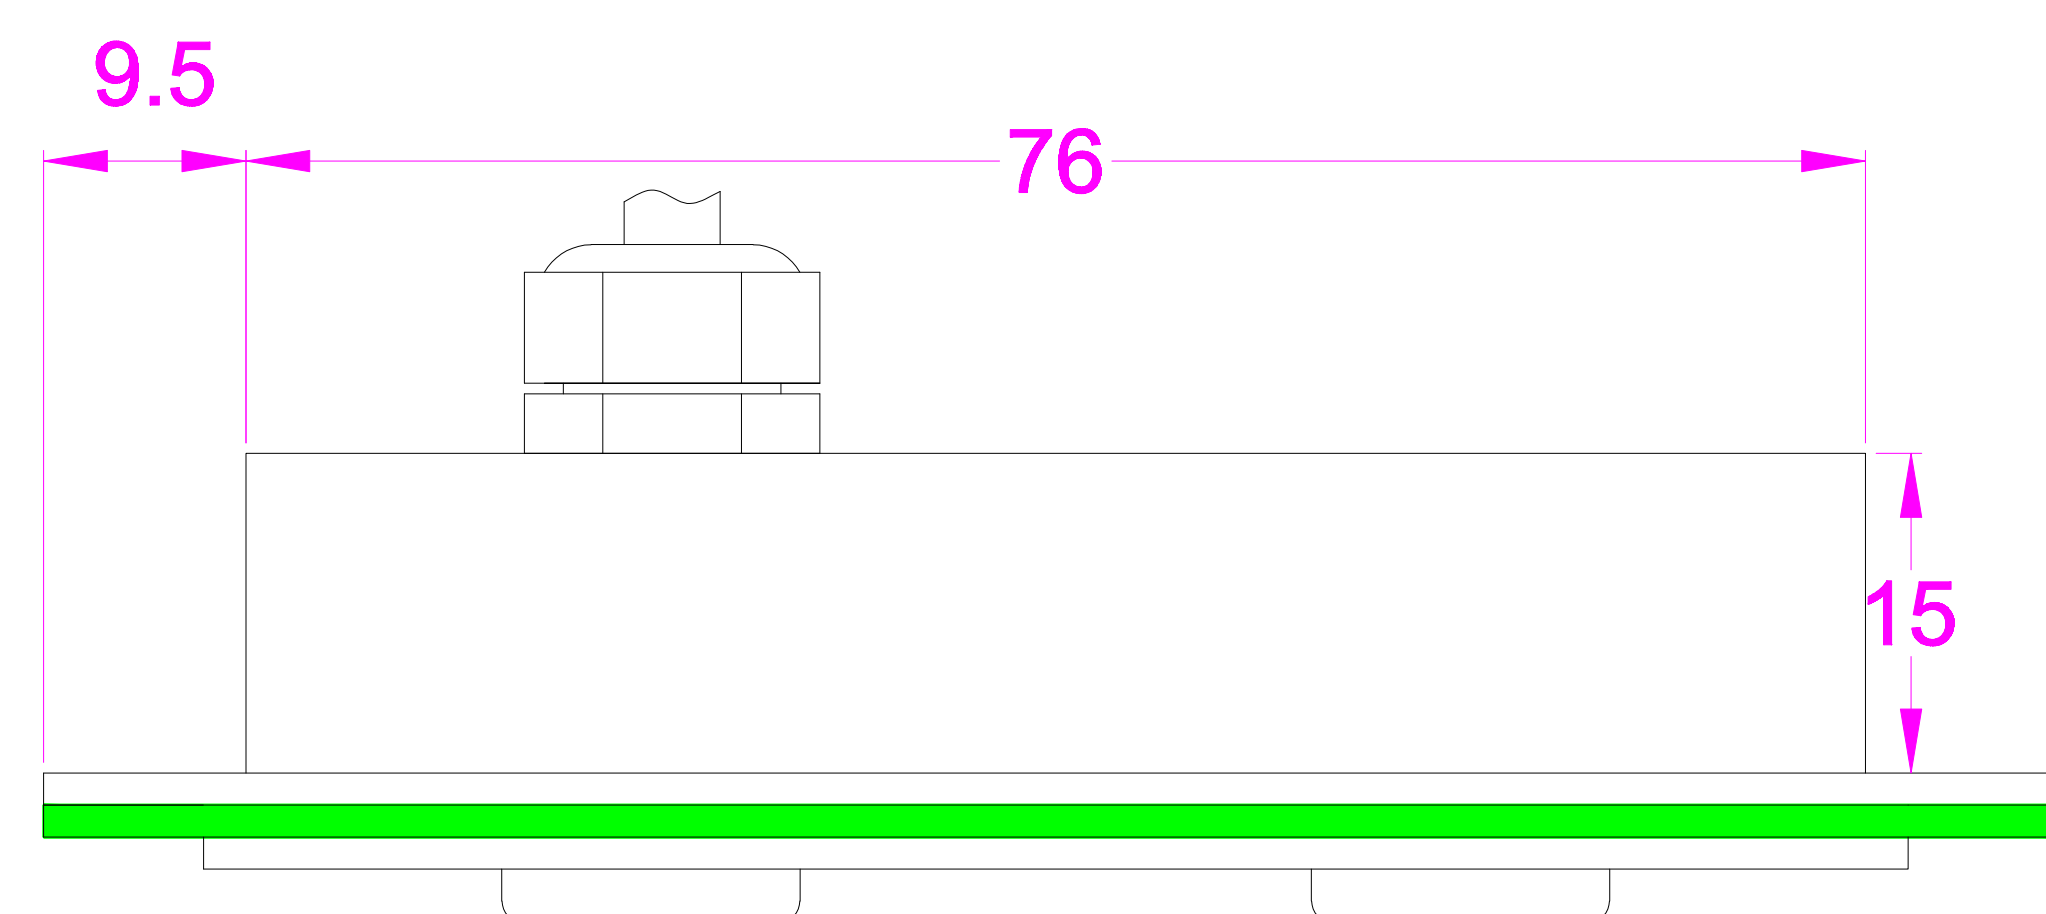

Date	Changes	REV
28.11.2018	Original	1.0

AW-A80TP-DWP