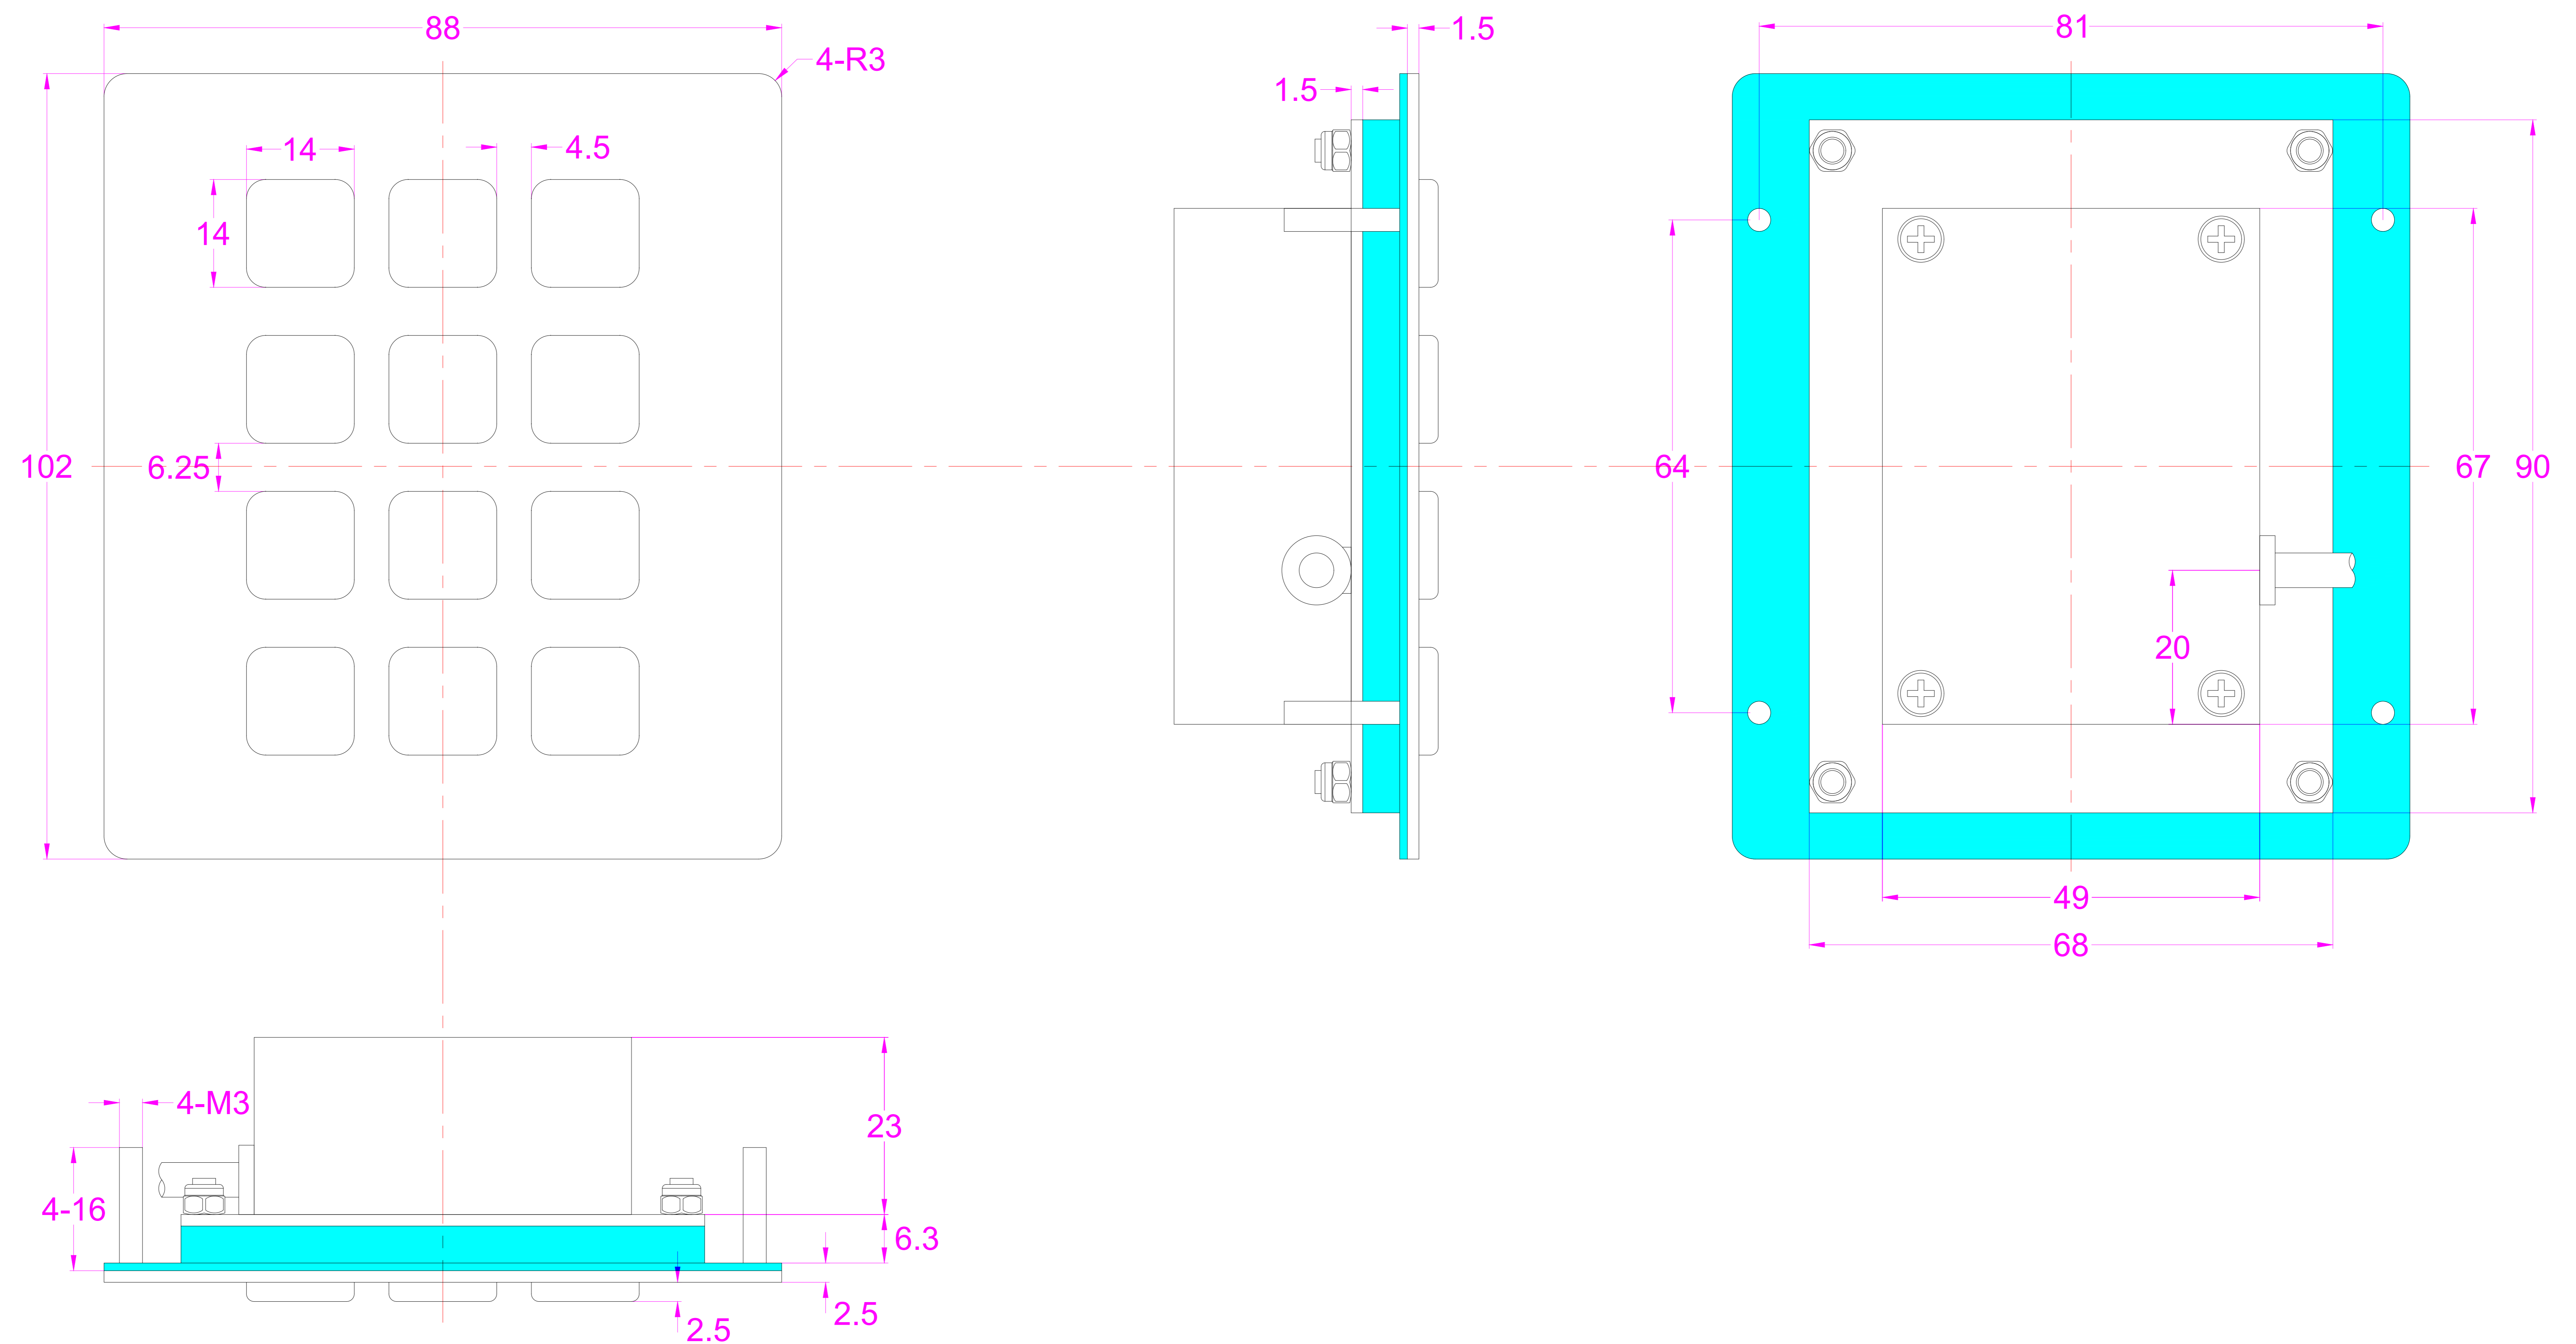

Date	Changes	REV
05.11.2021	Original	1.0

AW-A88KP-DWP