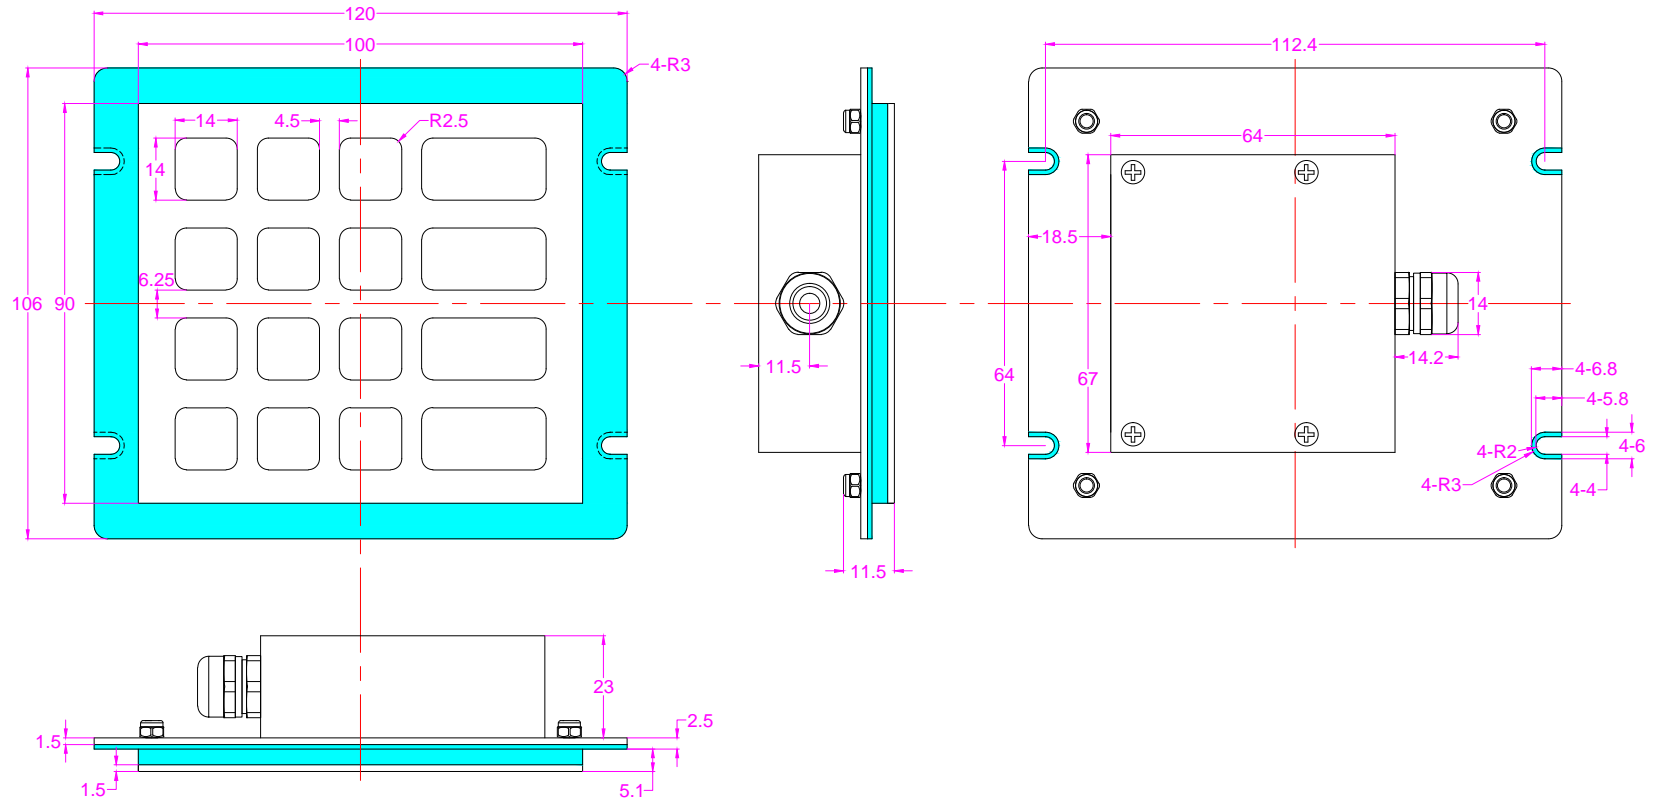

Date	Changes	REV
18.05.2020	Original	1.0

AW-B100-90KP-BL-DWP