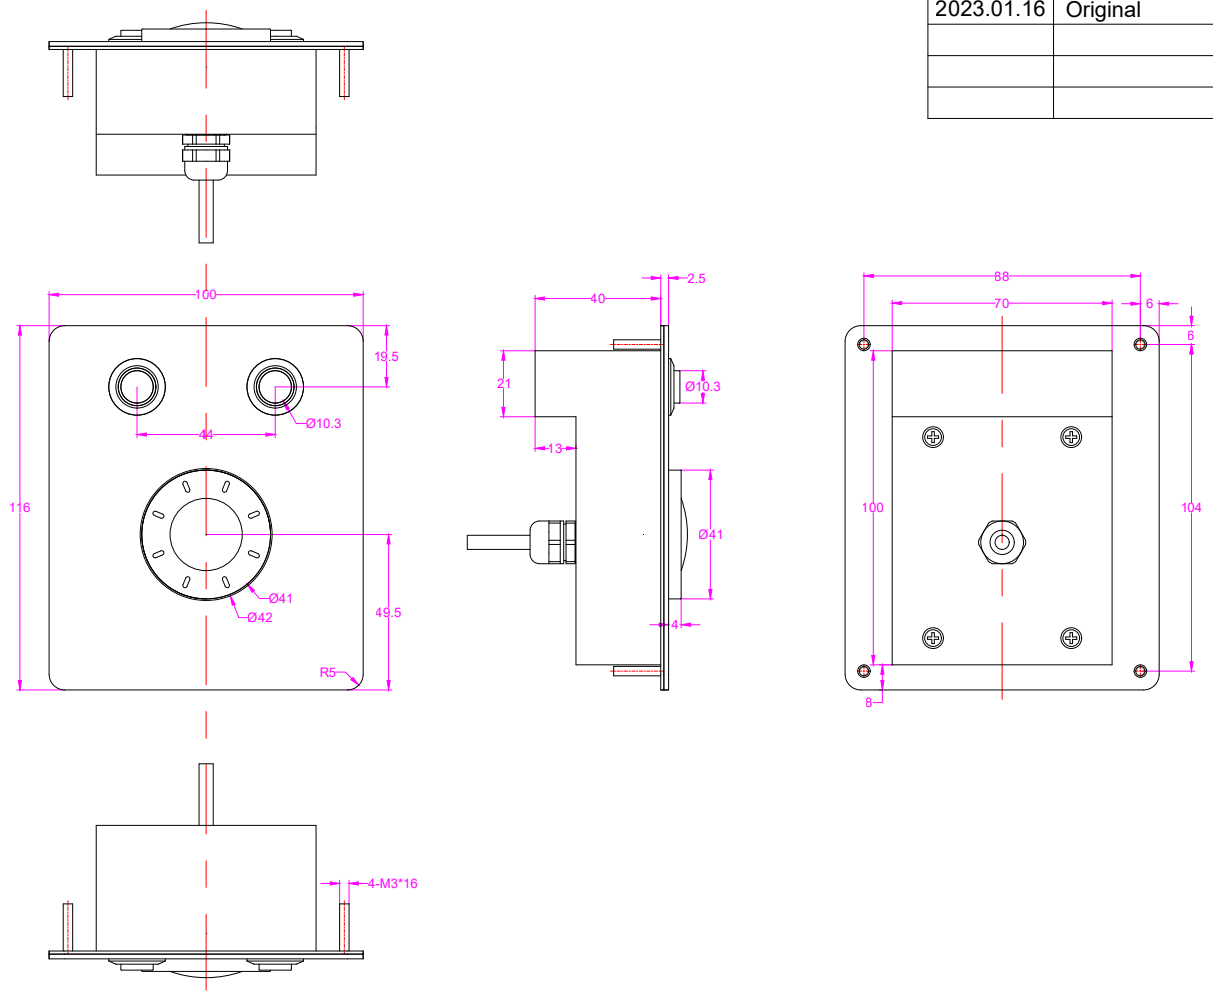

Date	Changes	REV
2023.01.16	Original	1.0

**AW-B100-DHP-BL-DWP**