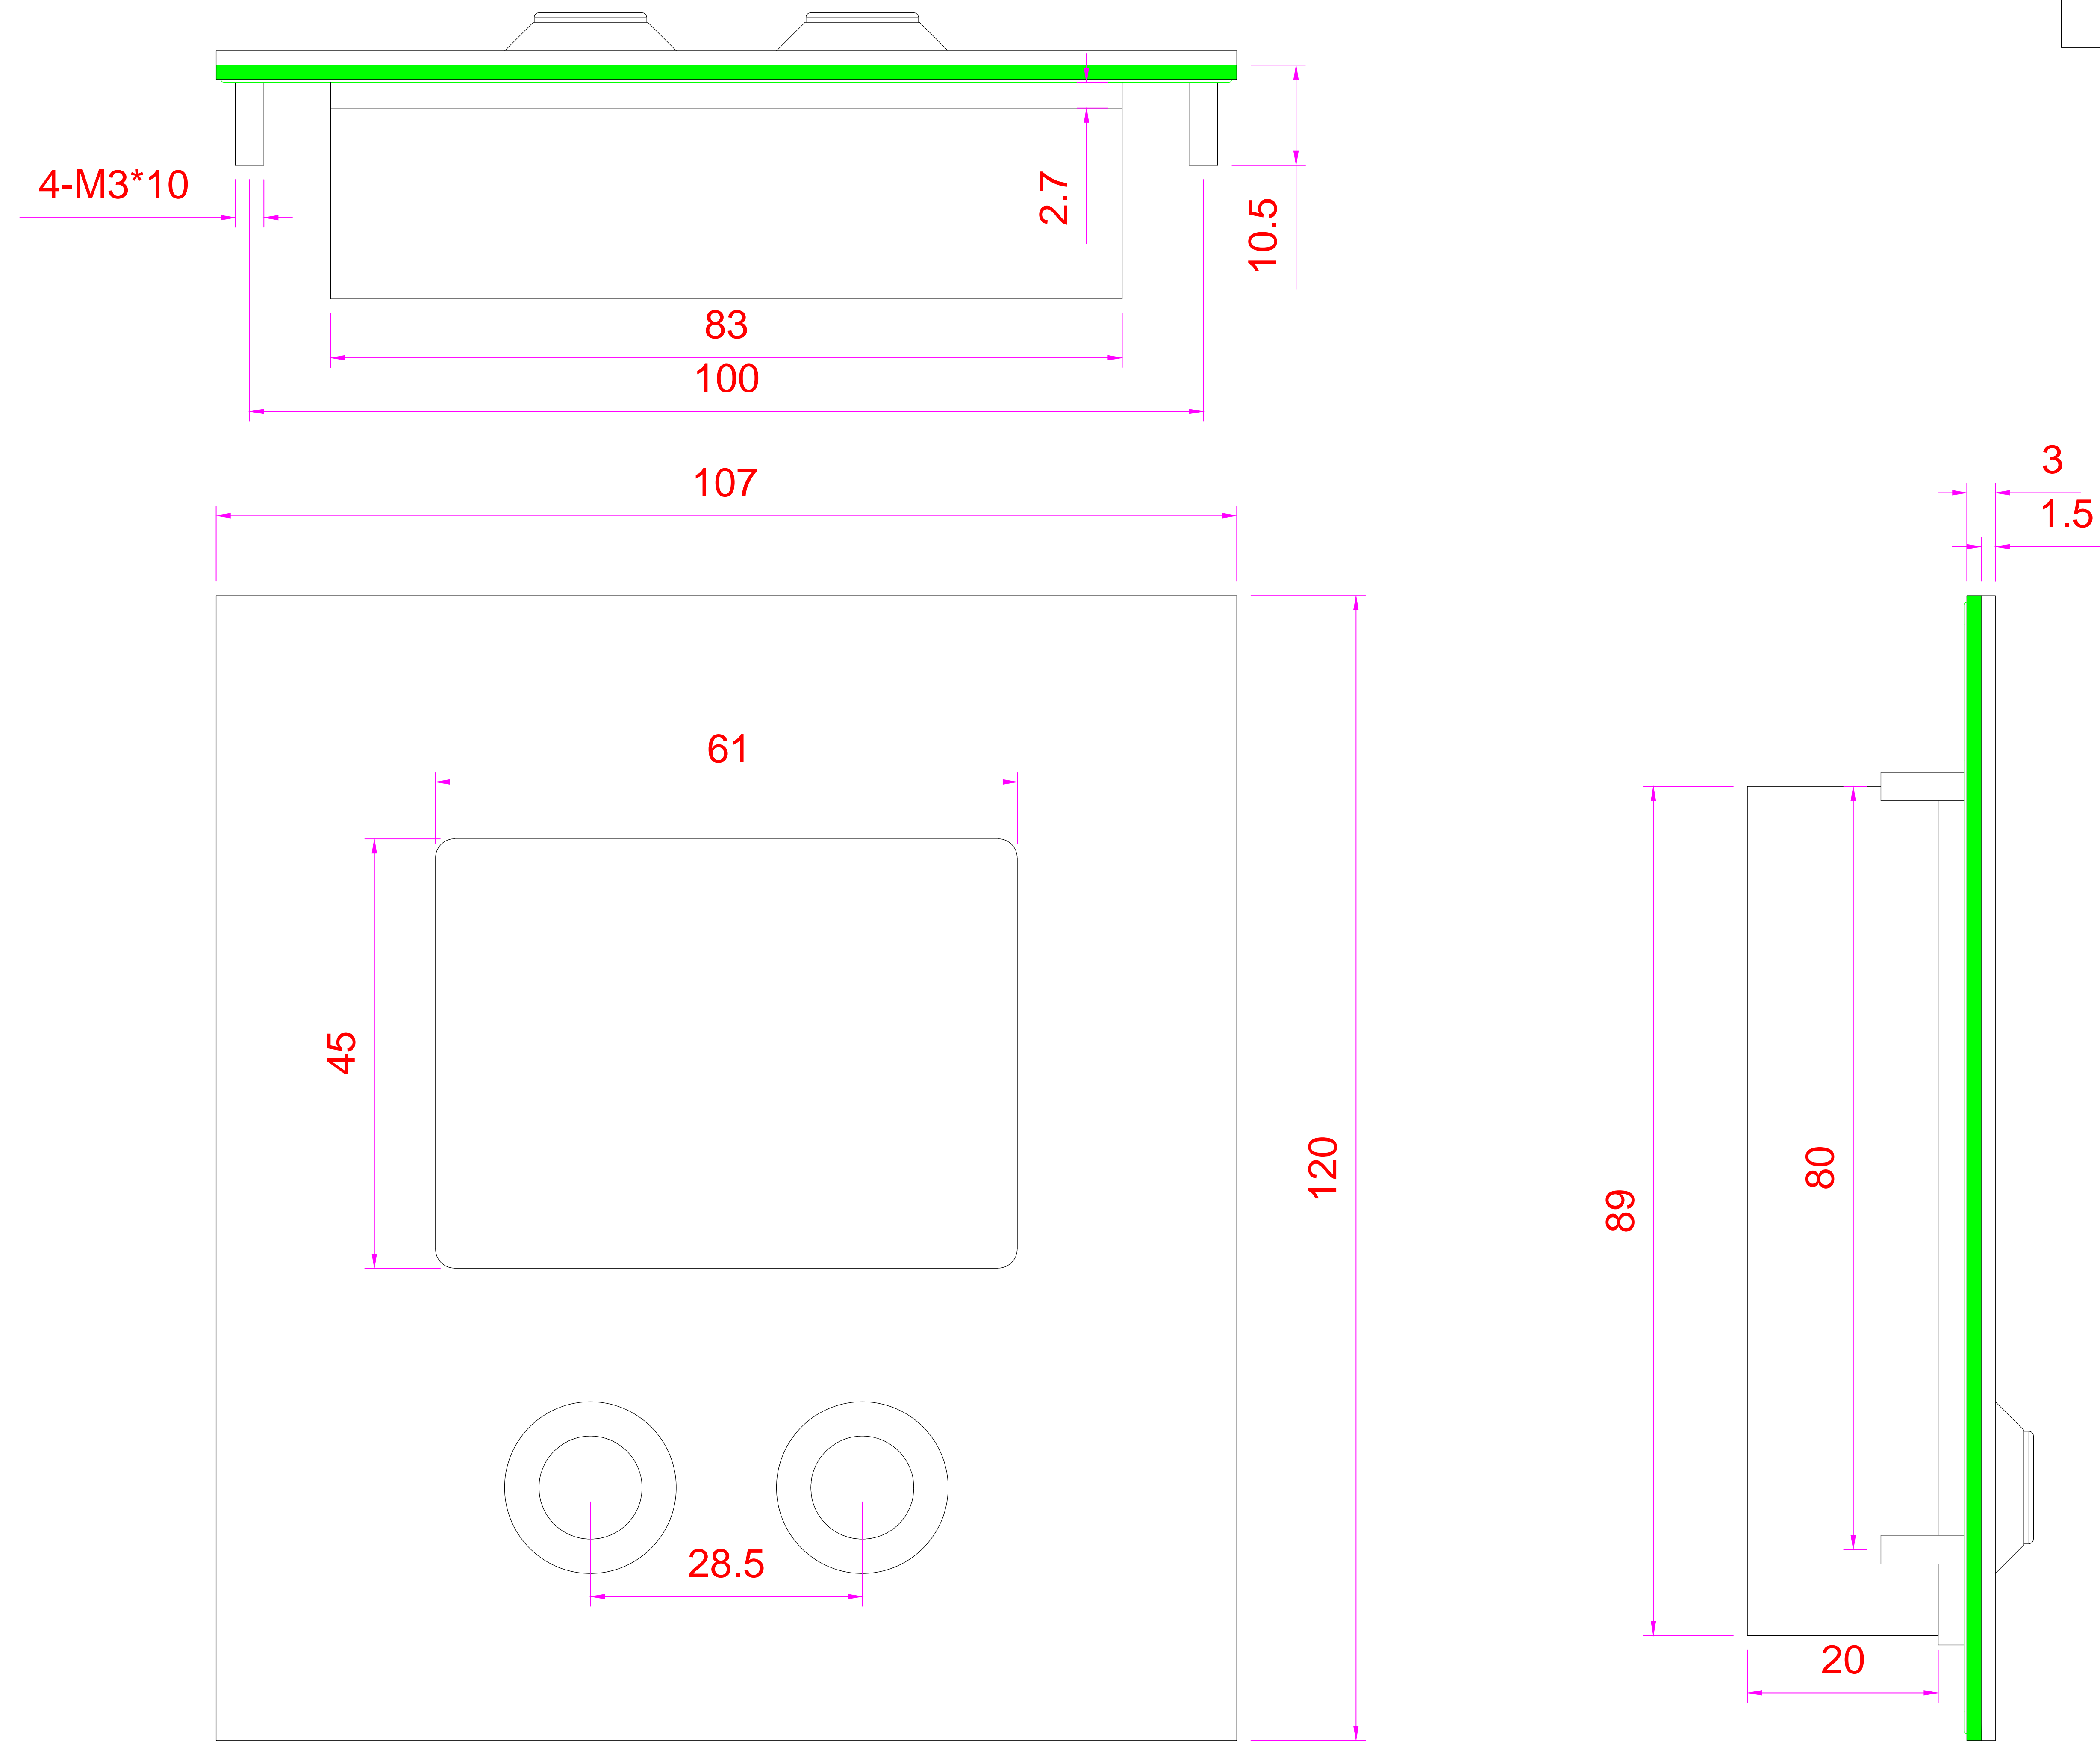

Date	Changes	REV
		1.0

**AW-B107TP-BL-DWP**