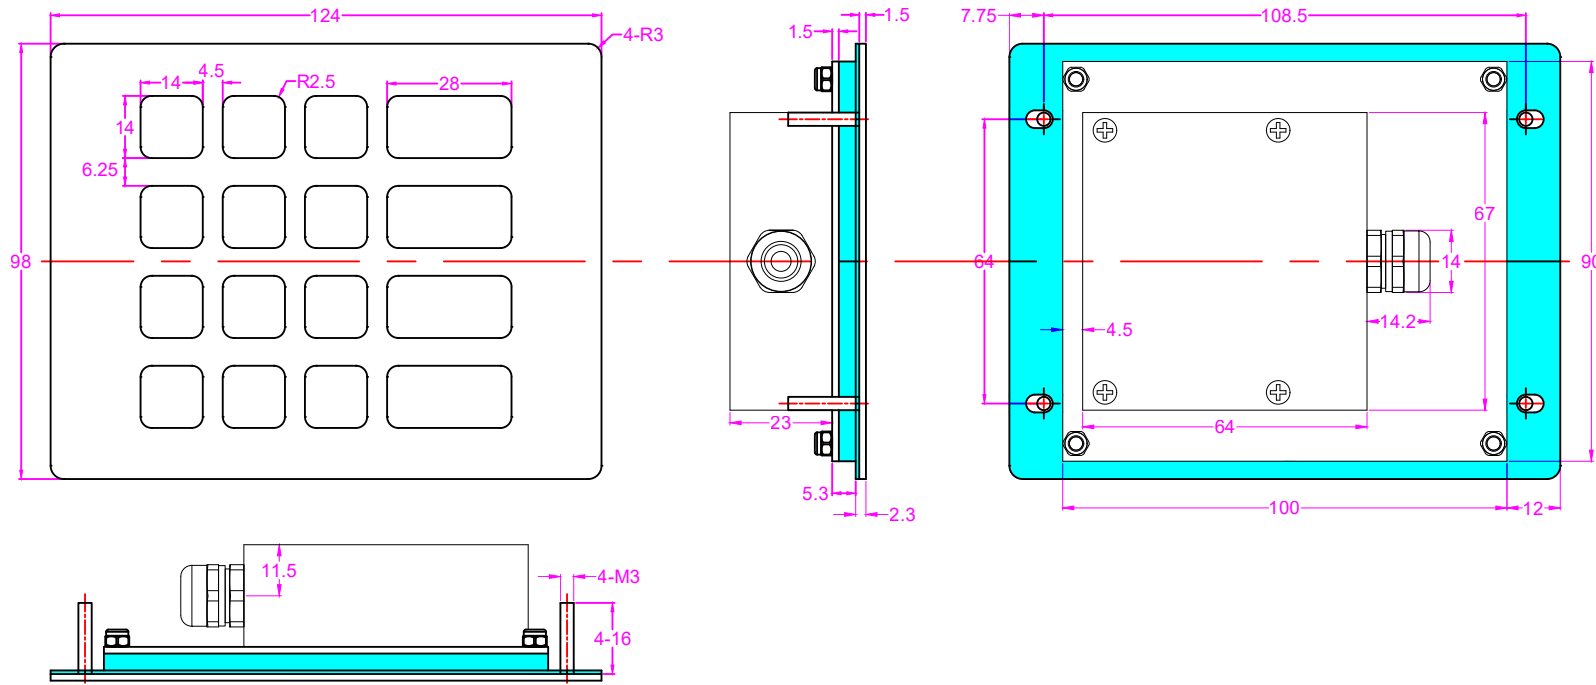

Date	Changes	REV
28.10.2020	Original	1.0

AW-B124KP-BL-BT-DWP