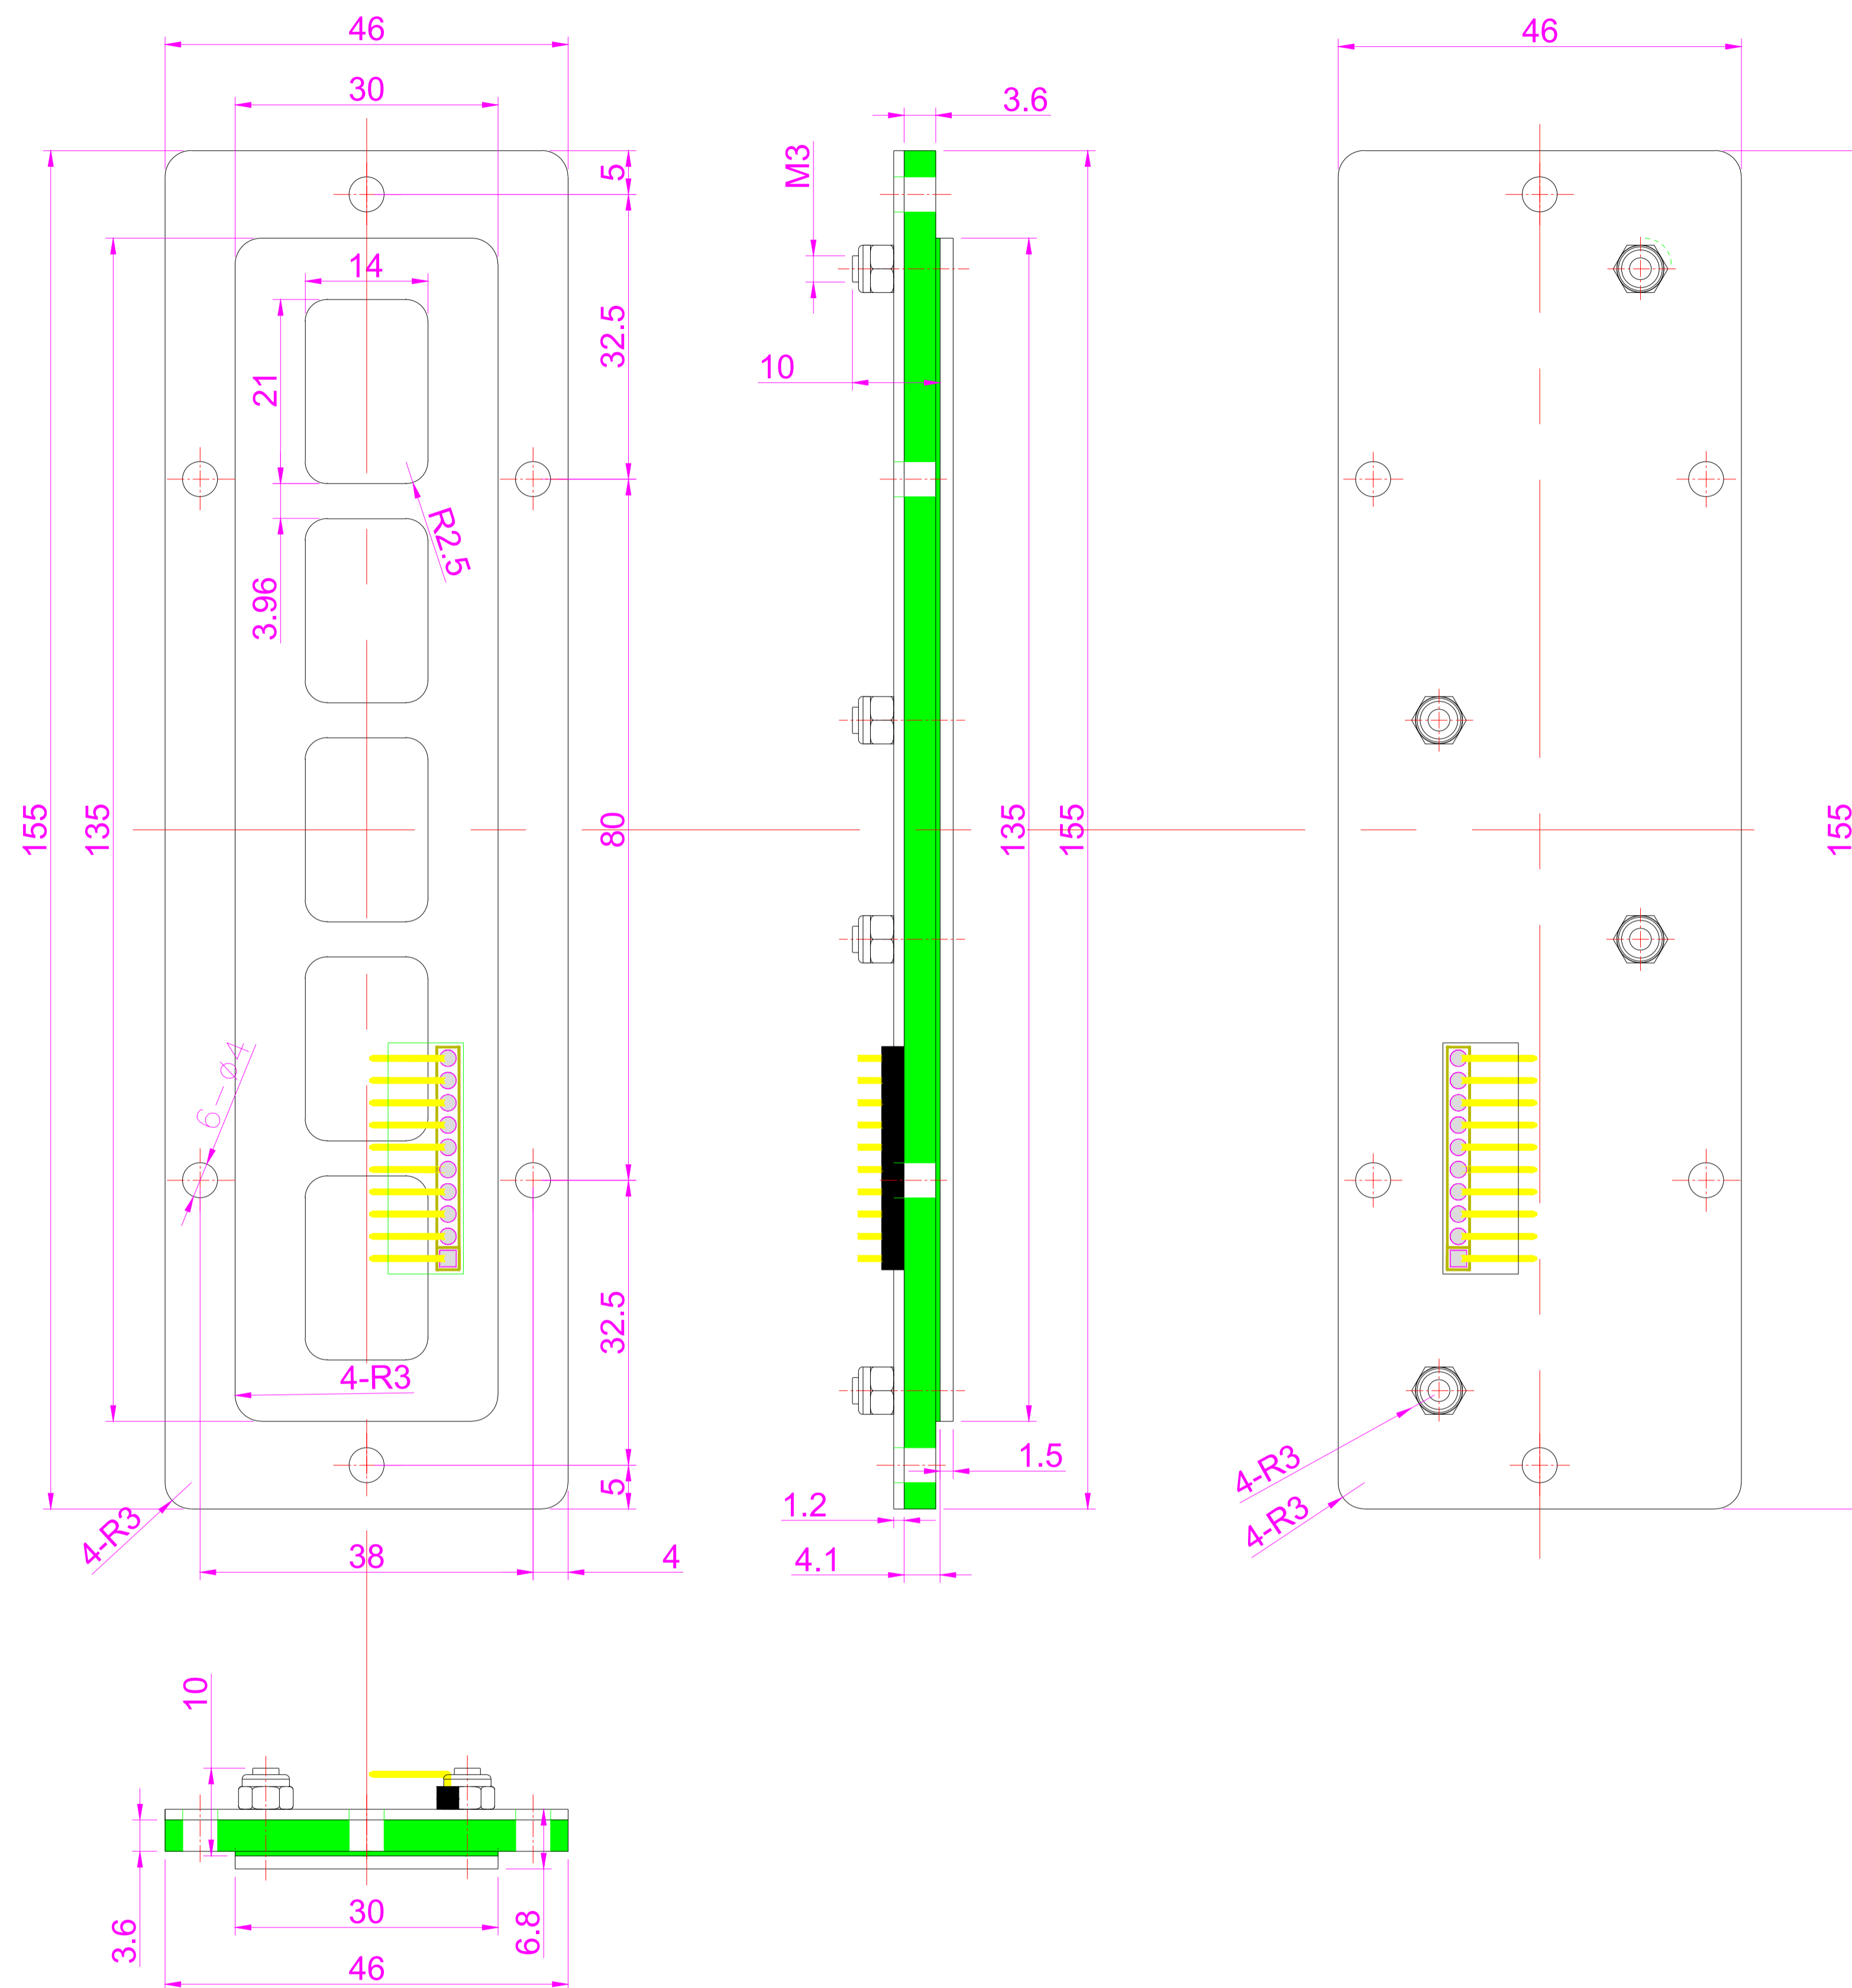

| Date | Changes | REV |
|------------|----------|-----|
| 2020.05.21 | Original | 1.0 |
| | | |
| | | |

AW-B135FK-5-AC-BL-DWP