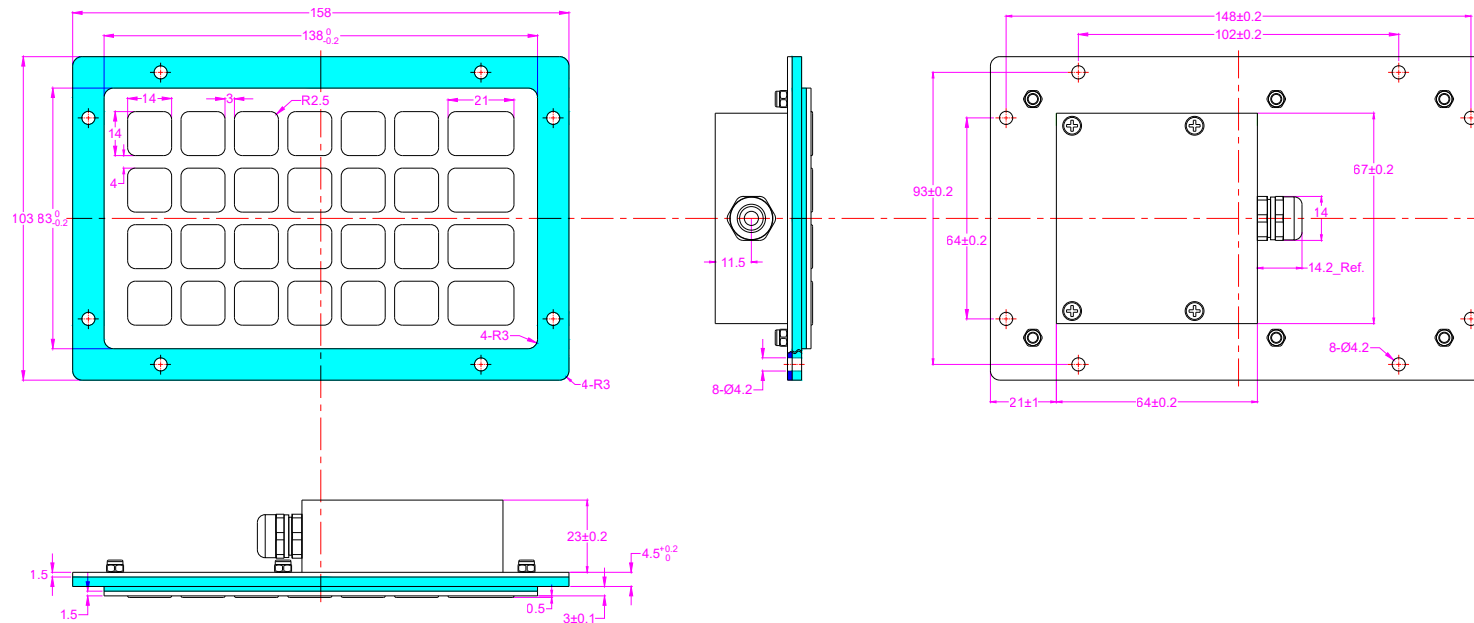

Date	Changes	REV
12.09.2022	Original	1.0

AW-B138KP-28-BL-DWP