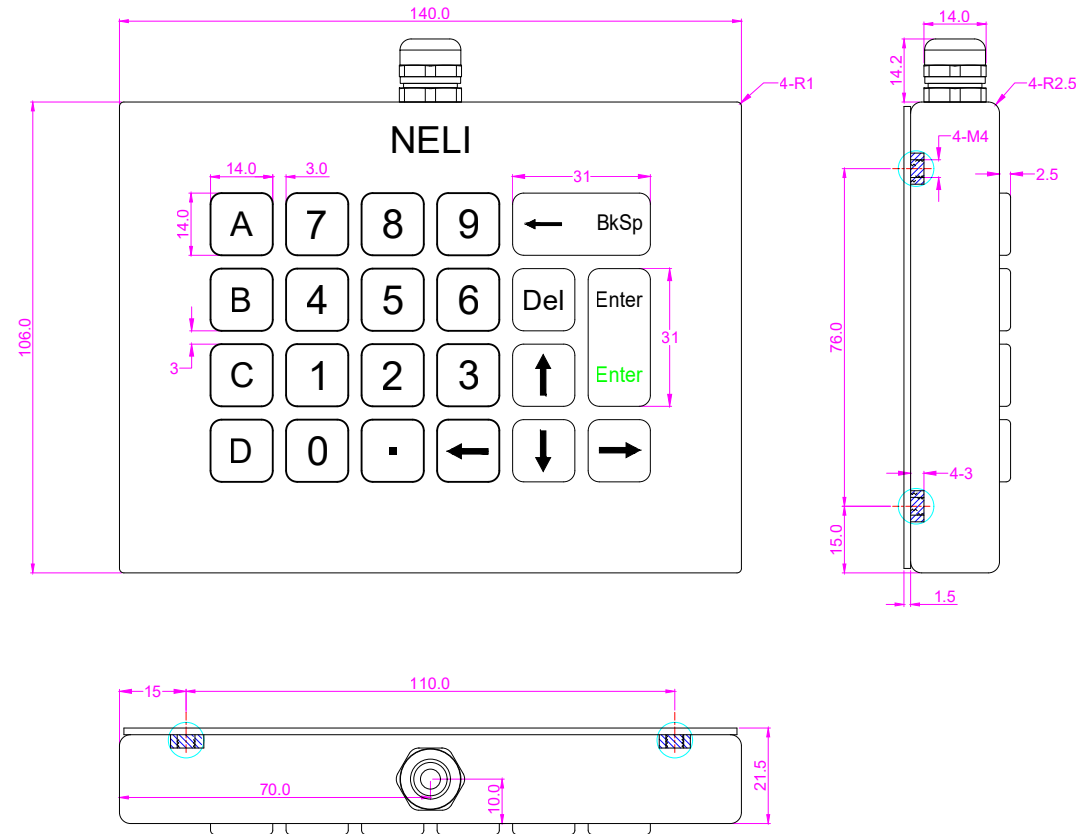

Date	Changes	REV
2021.07.21	Original	1.0
2021.07.28	Length and width dimensions are each increased by 1mm	2.0
2021.10.21	Modify the keys(Backspace and Enter)	3.0
2021.11.15	Metal panel add LOGO" NELI"	4.0

**AW-B140KP-BL-NV-151B-DT-DWP**