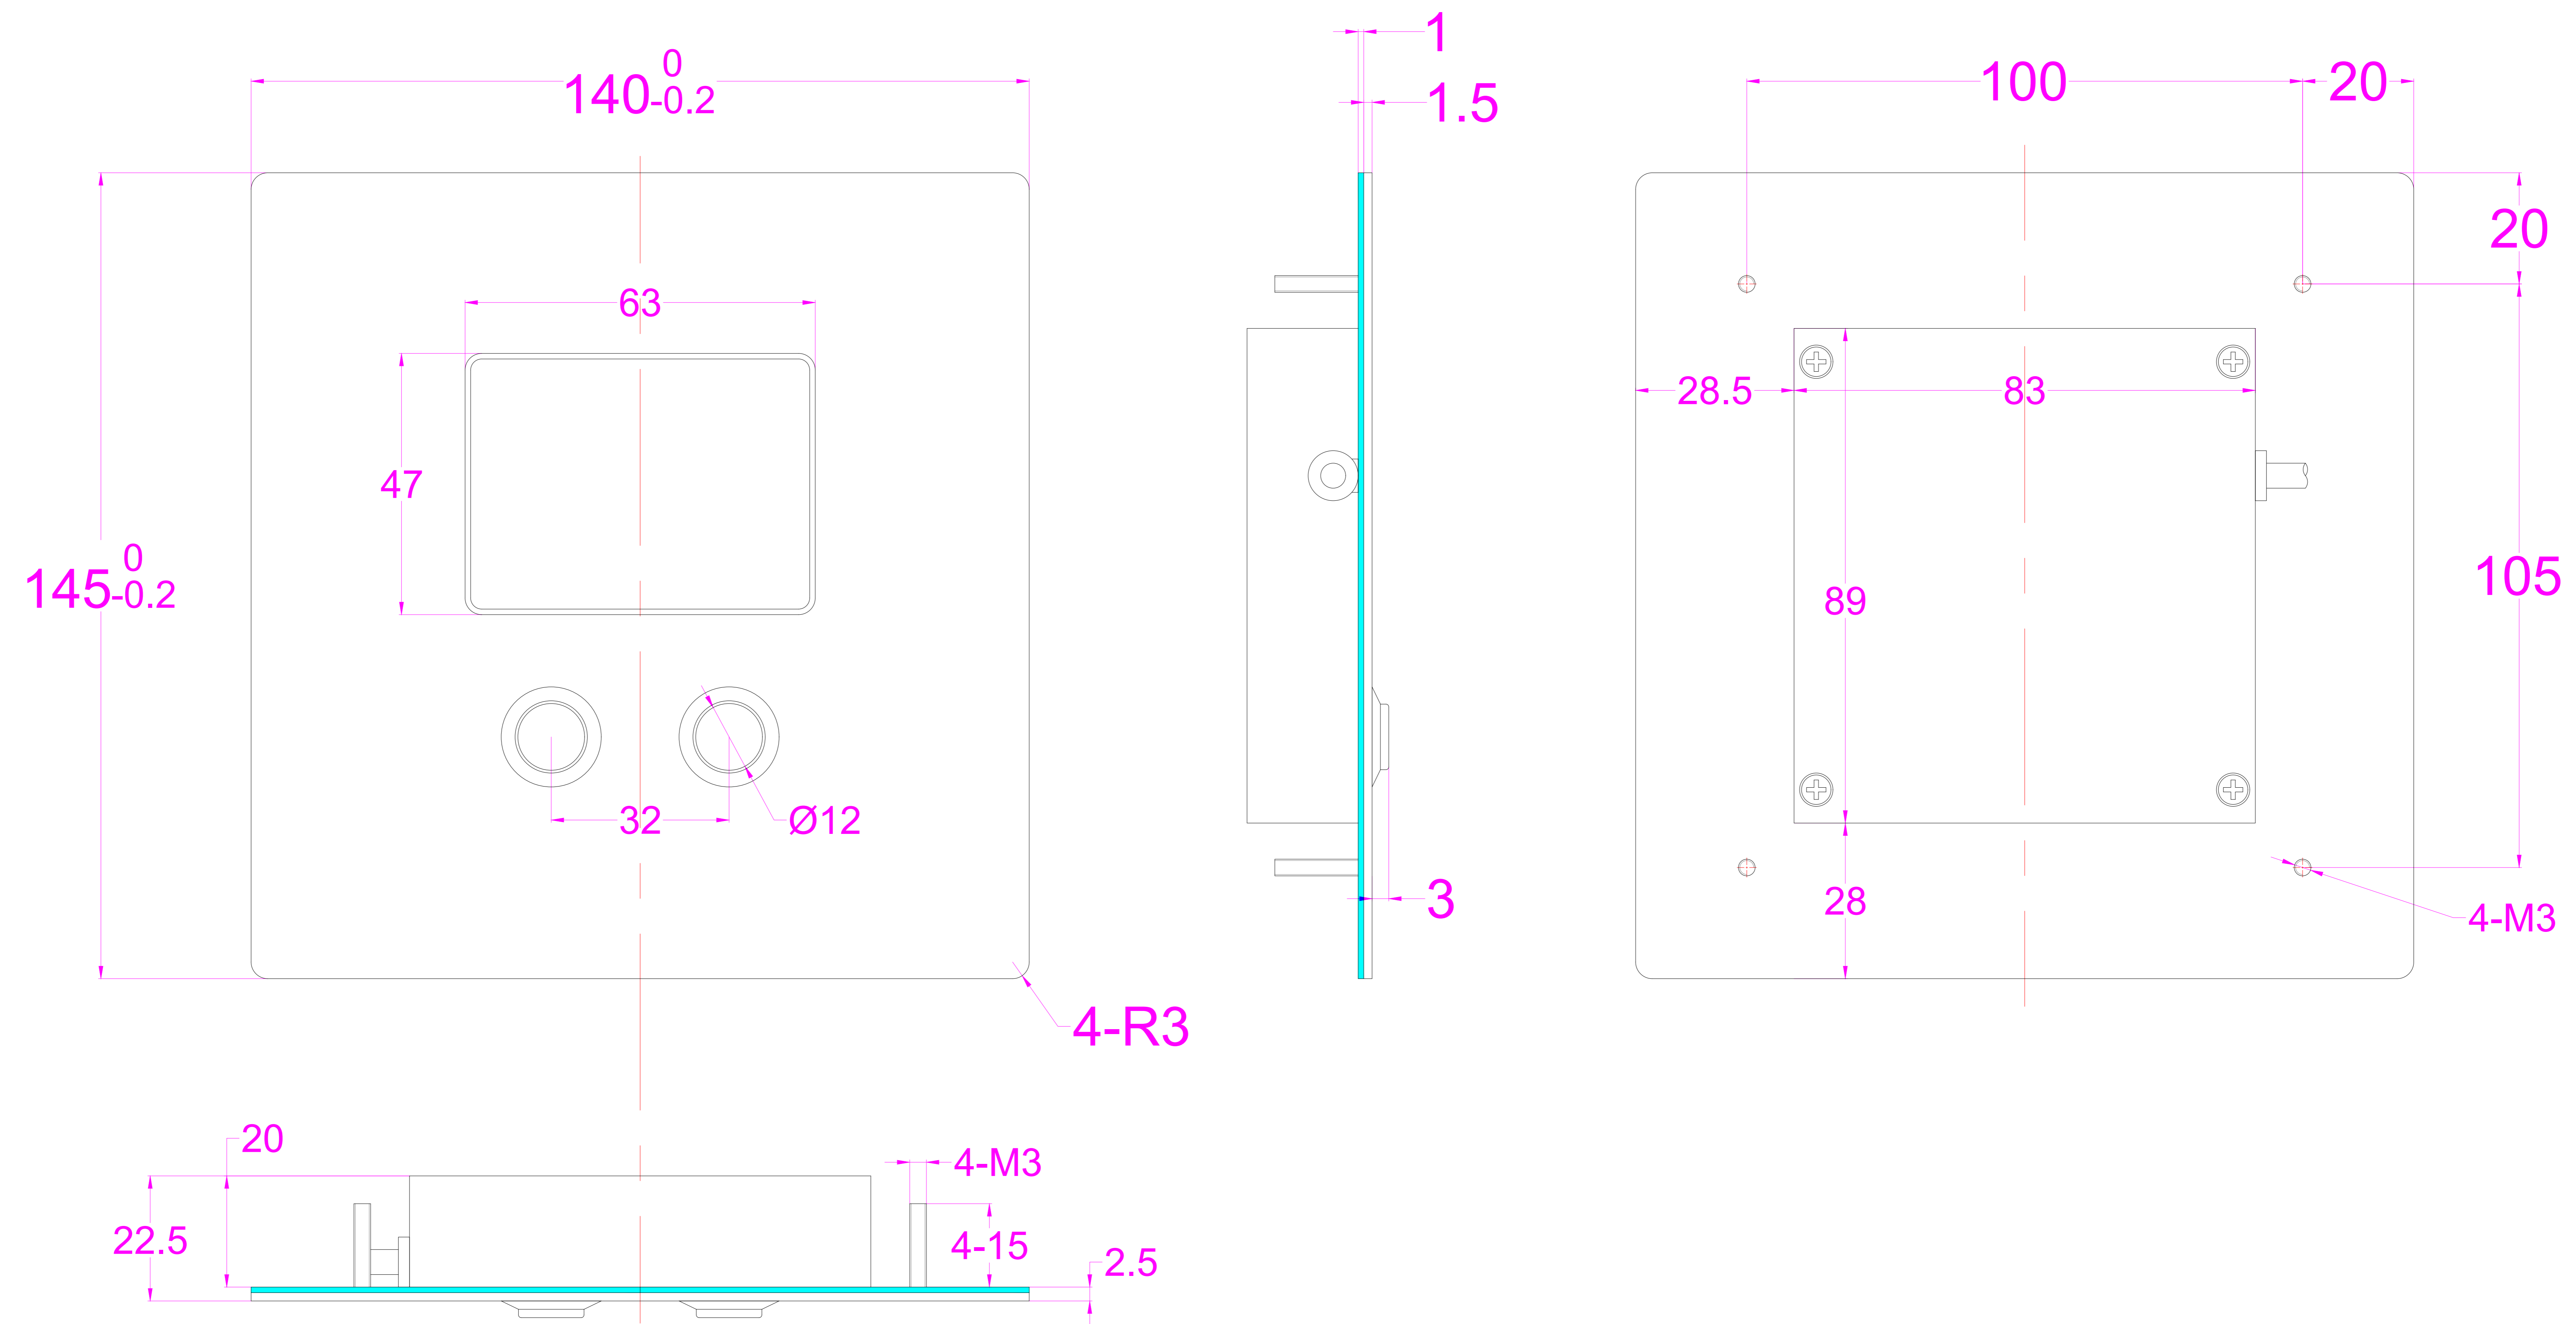

Date	Changes	REV
2021.12.21	Original	1.0

**AW-B140TP-DWP**