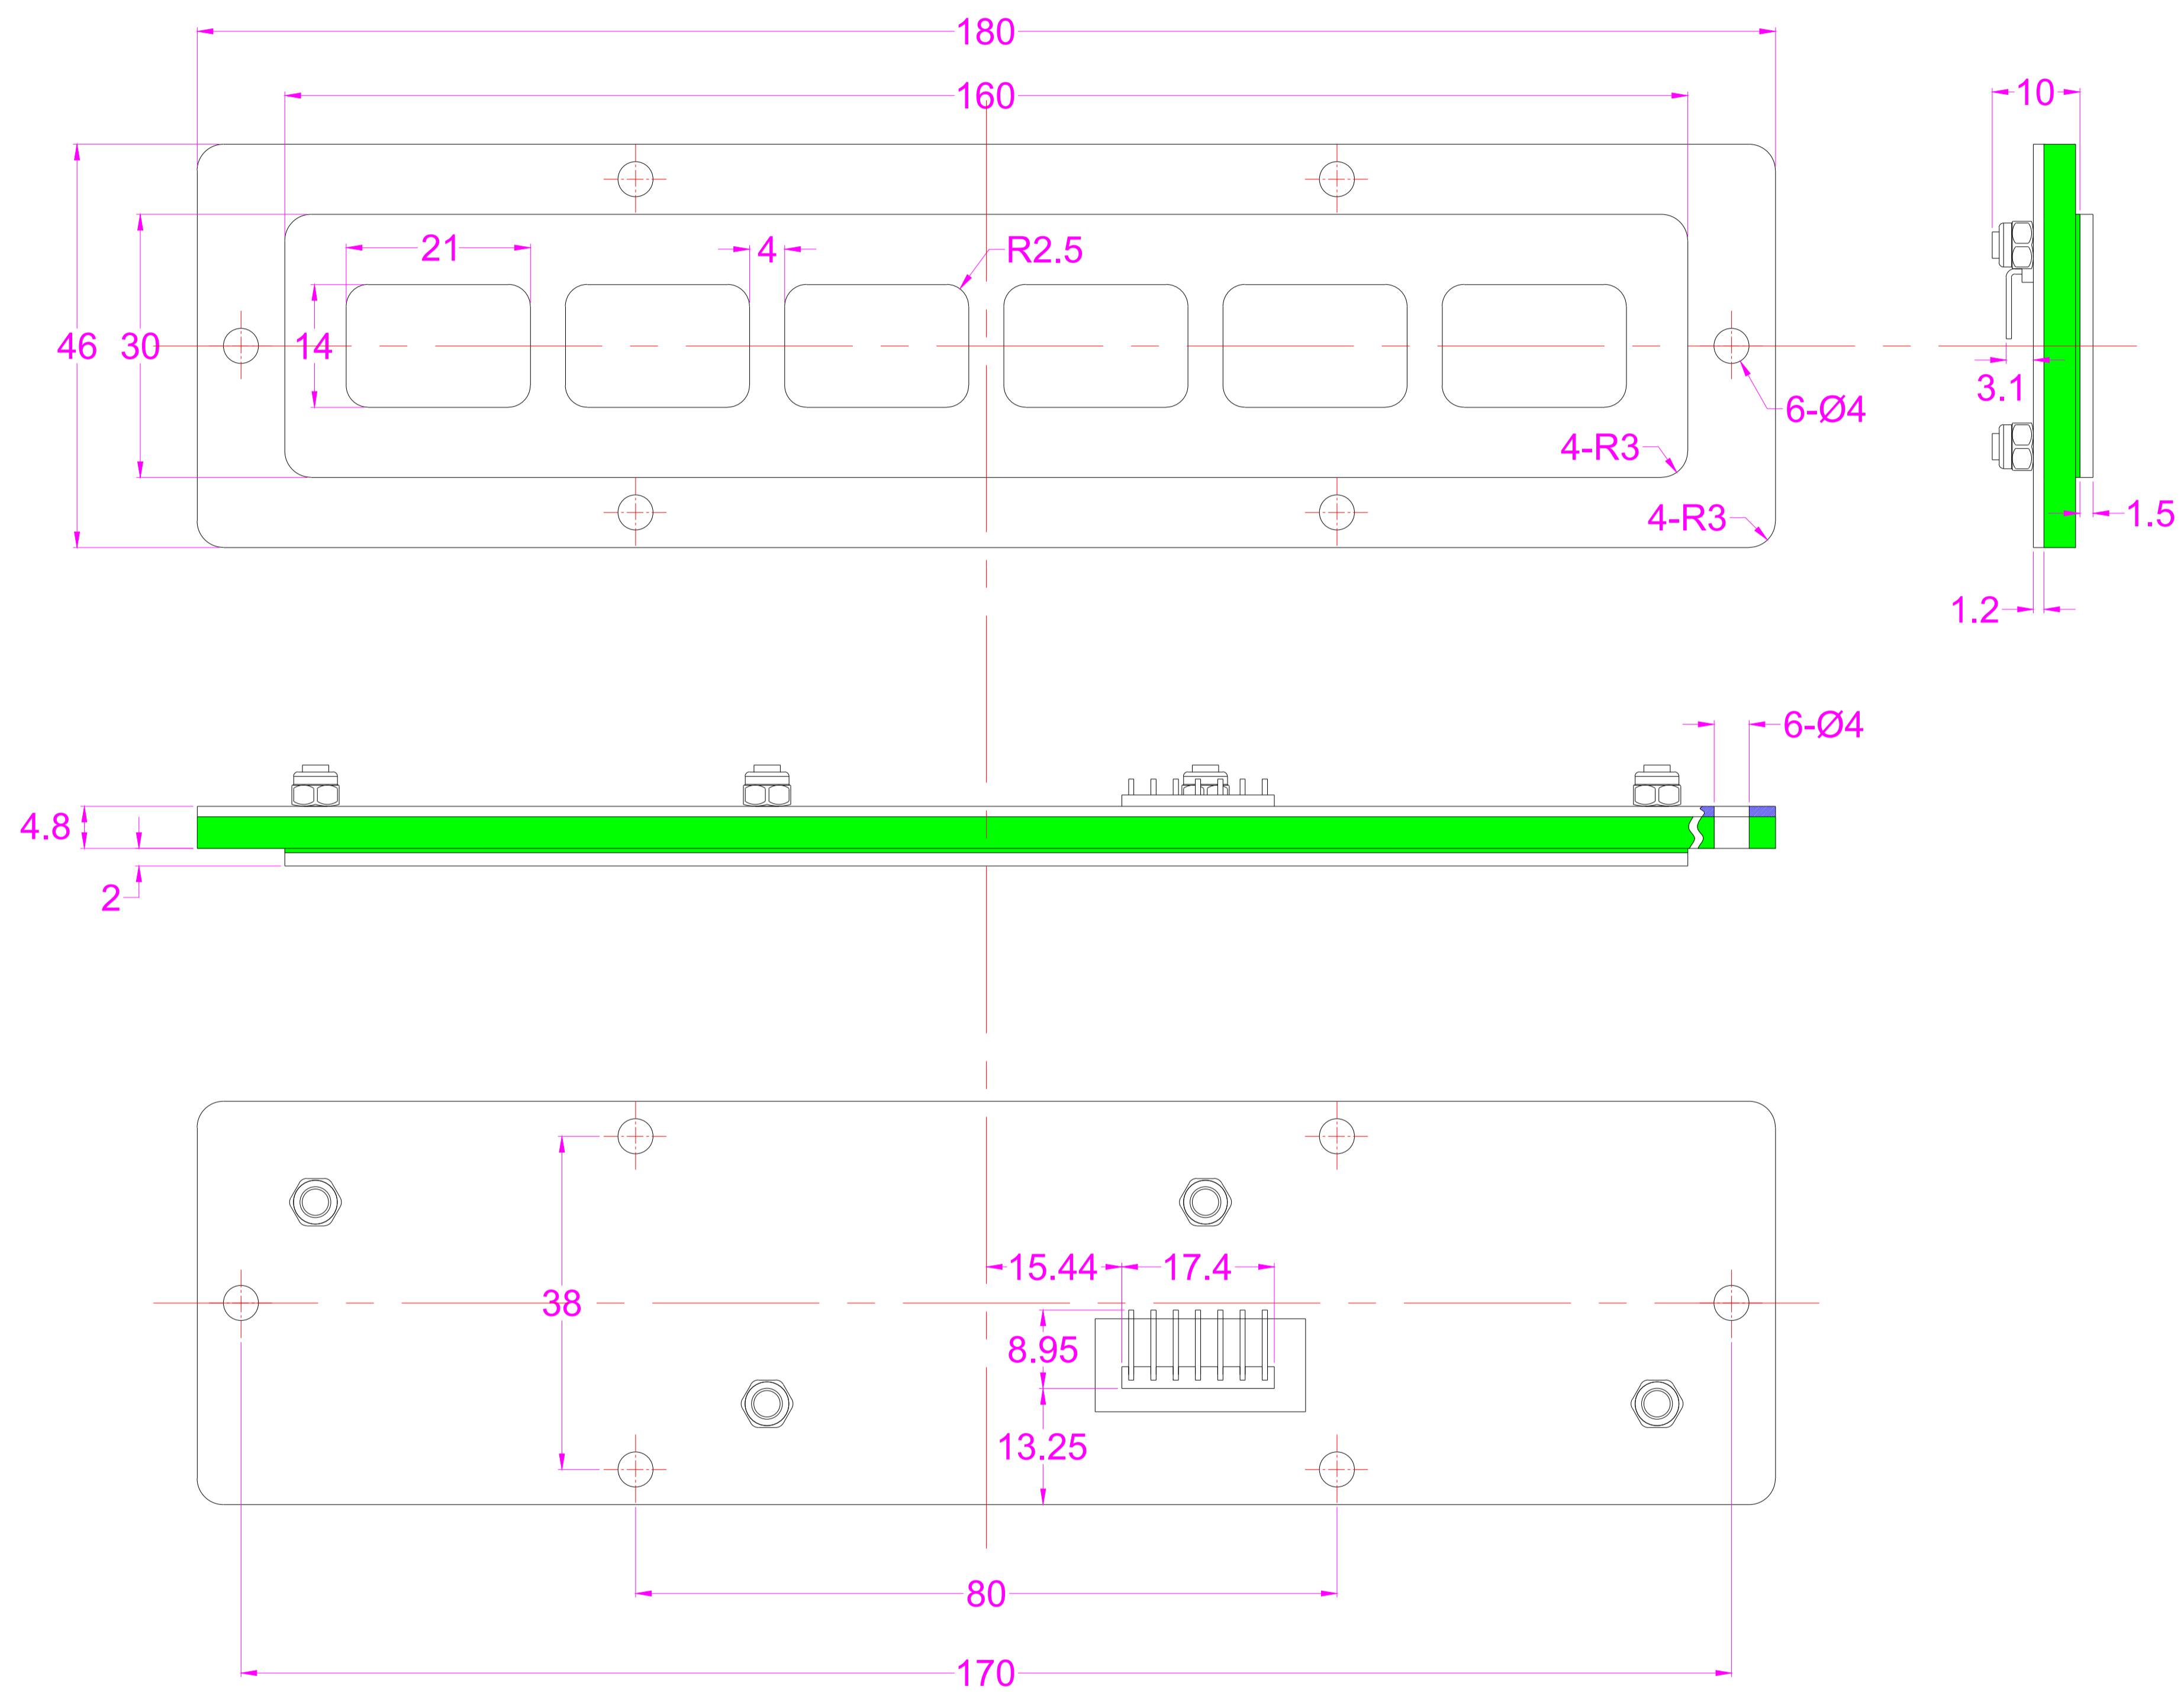

Date	Changes	REV
05.11.2019	Original	1.0

**AW-B160FK-AC-BL-DWP**