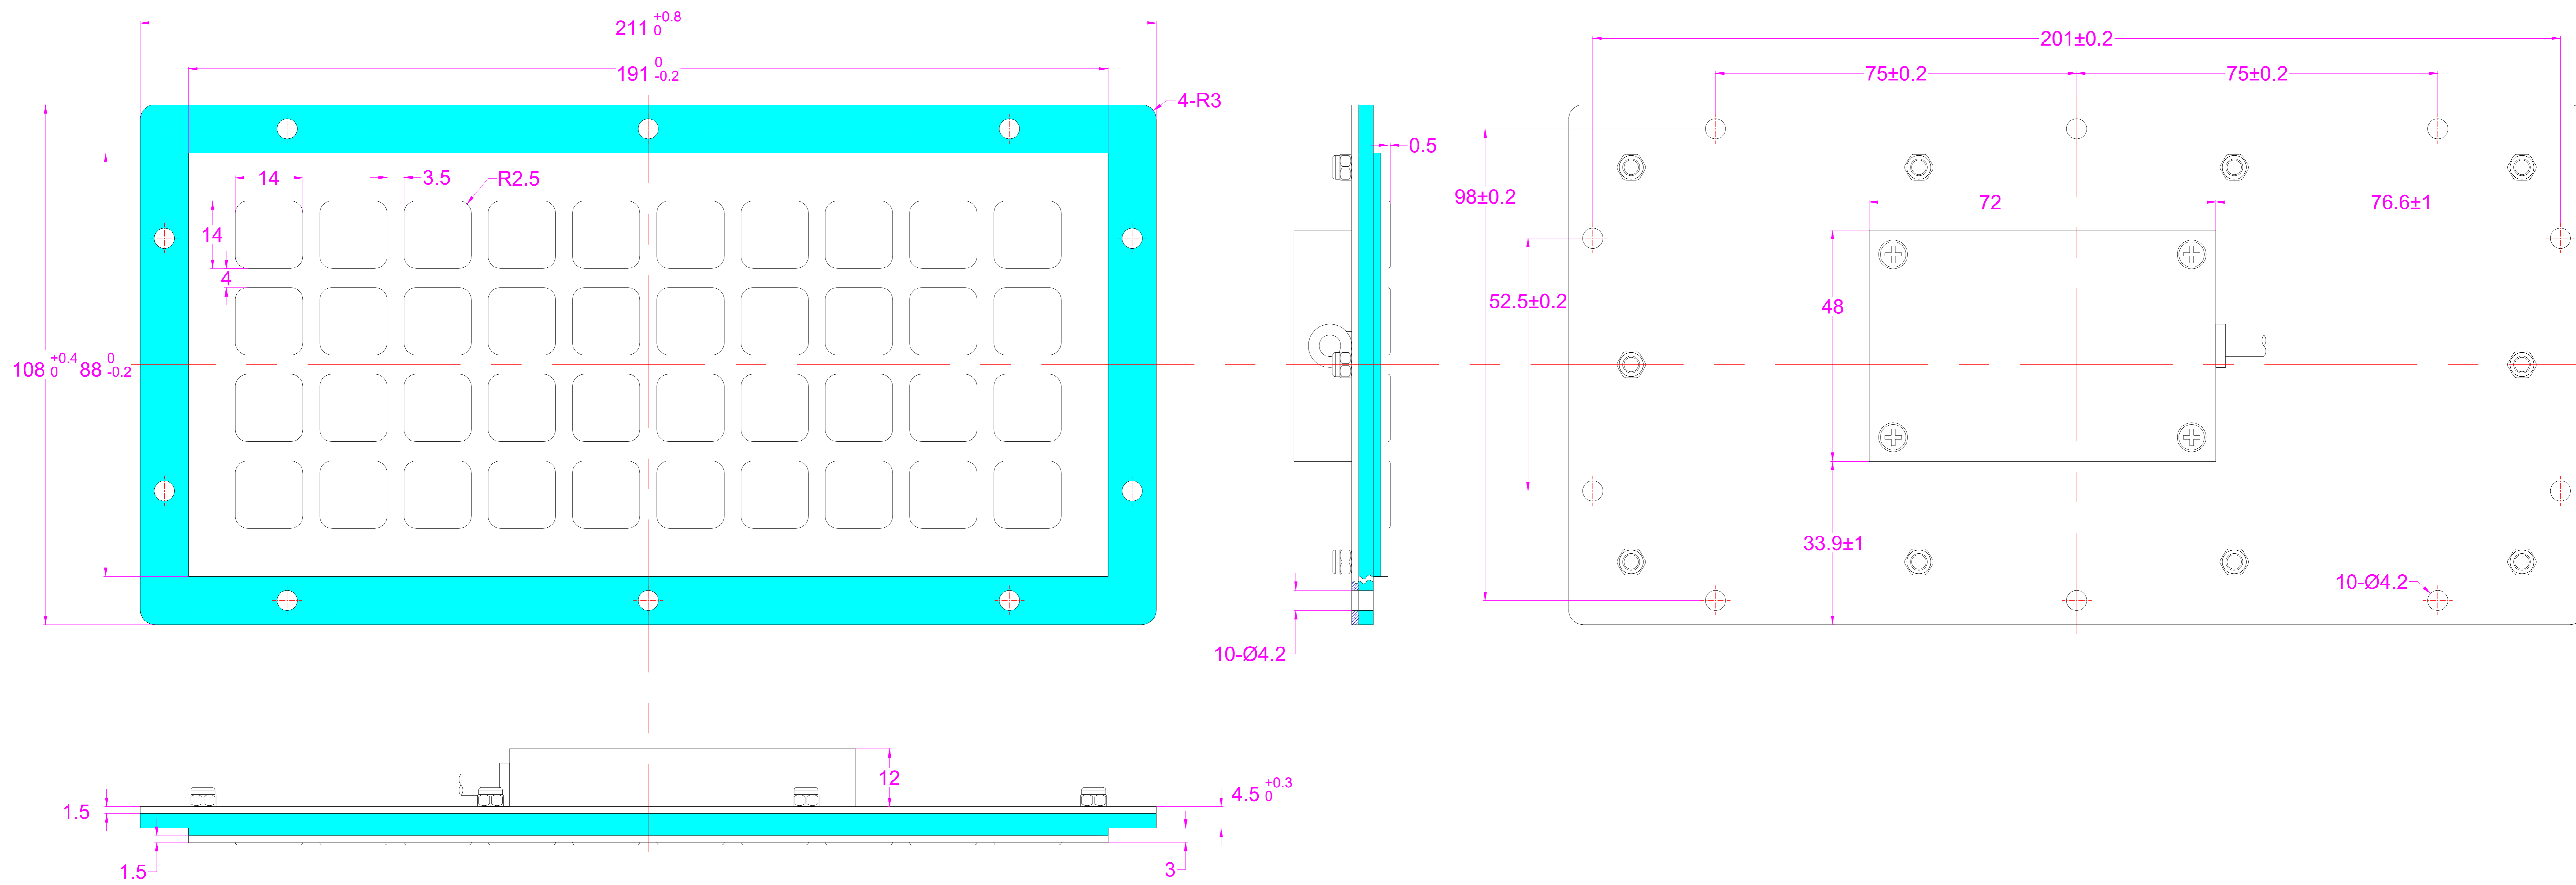

Date	Changes	REV
30.01.2023	Original	1.0

**AW-B191-BL-DWP**