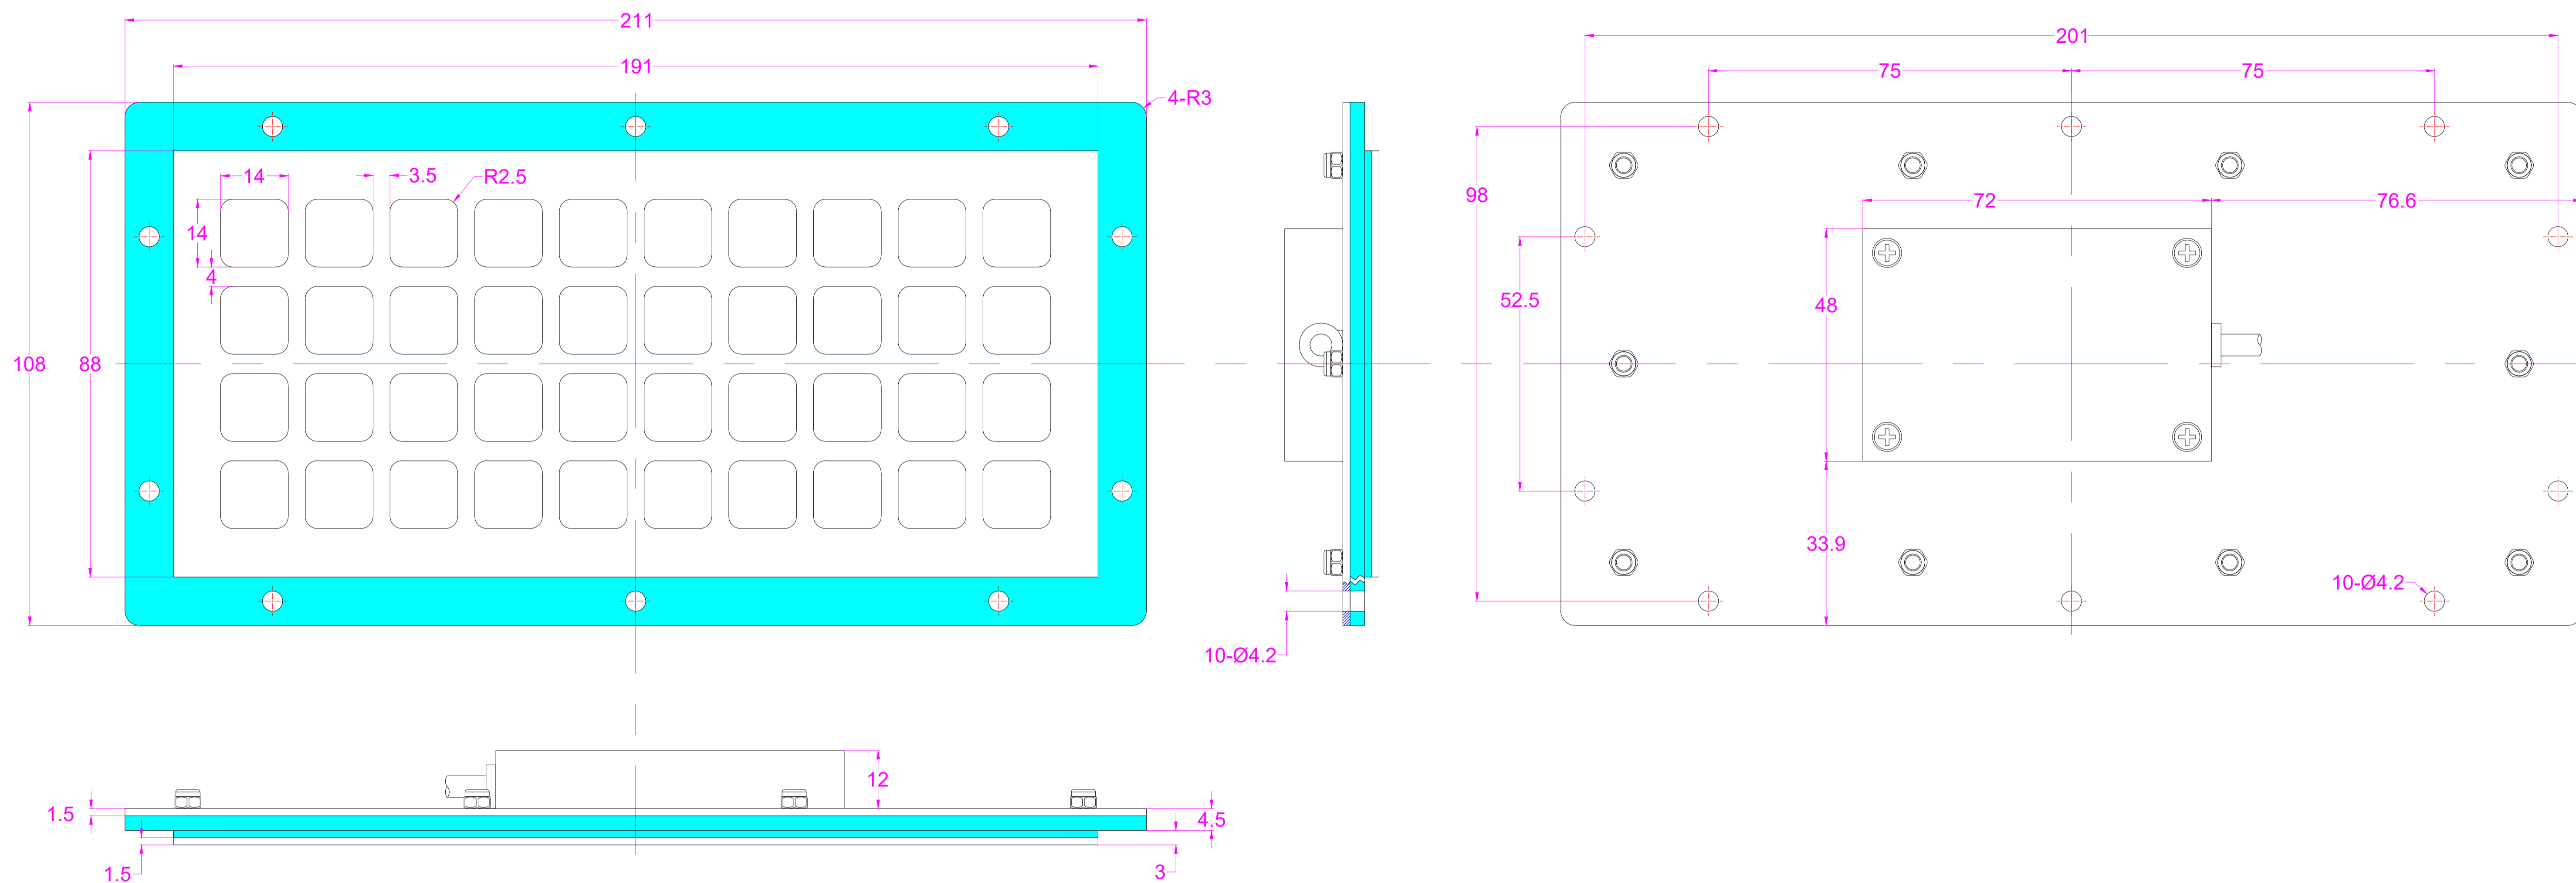

Date	Changes	REV
04.06.2020	Original	1.0

AW-B191-DWP