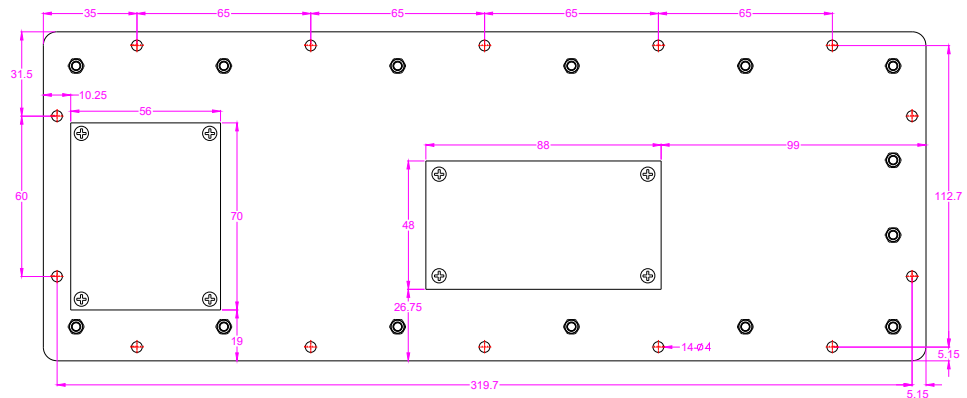

Date	Changes	REV
17.04.2020	Original	1.0

**AW-B312-25-MTB-KP-FN-DWP**