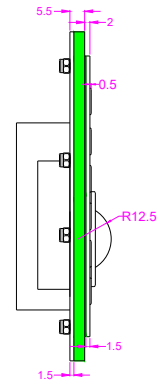

Date	Changes	REV
17.04.2020	Original	1.0

**AW-B312-25-MTB-KP-FN-DWP**