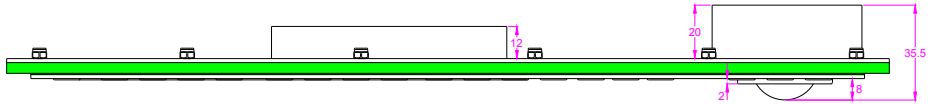

Date	Changes	REV
17.04.2020	Original	1.0

**AW-B312-25-MTB-KP-FN-DWP**