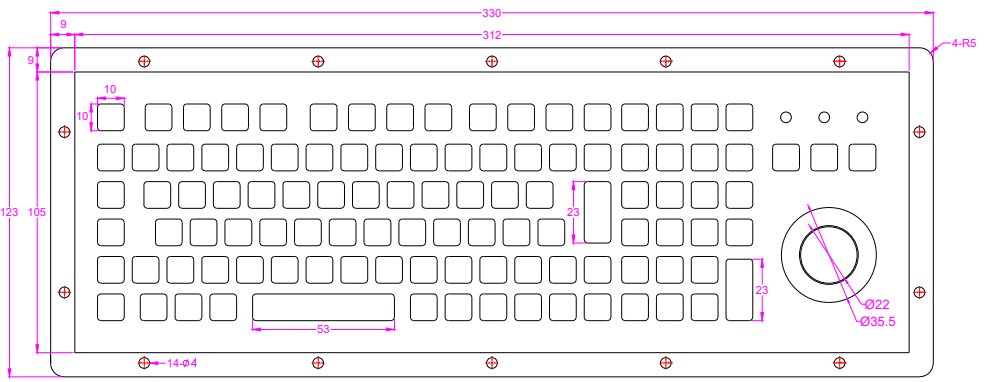

Date	Changes	REV
17.04.2020	Original	1.0

**AW-B312-25-MTB-KP-FN-DWP**