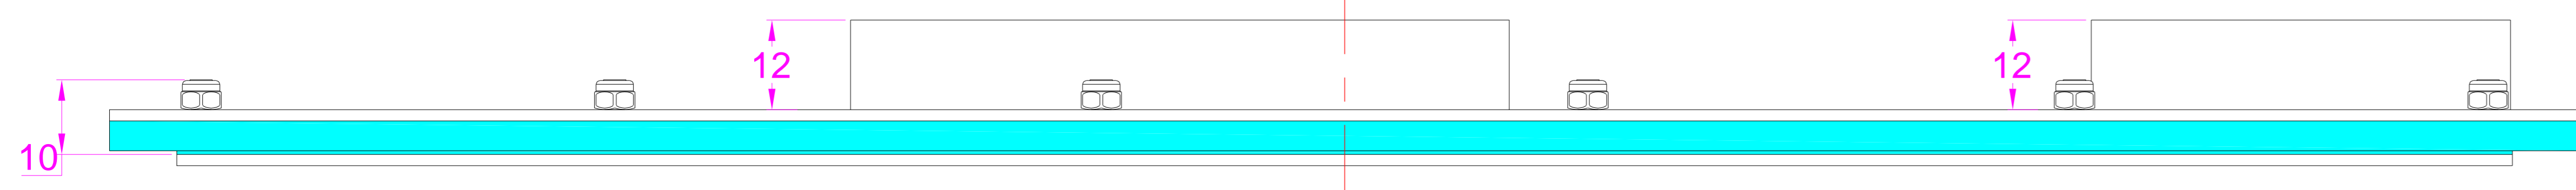

Date	Changes	REV
2025.01.16	Original	1.0

AW-B312TP-KP-FN-BL-DWP