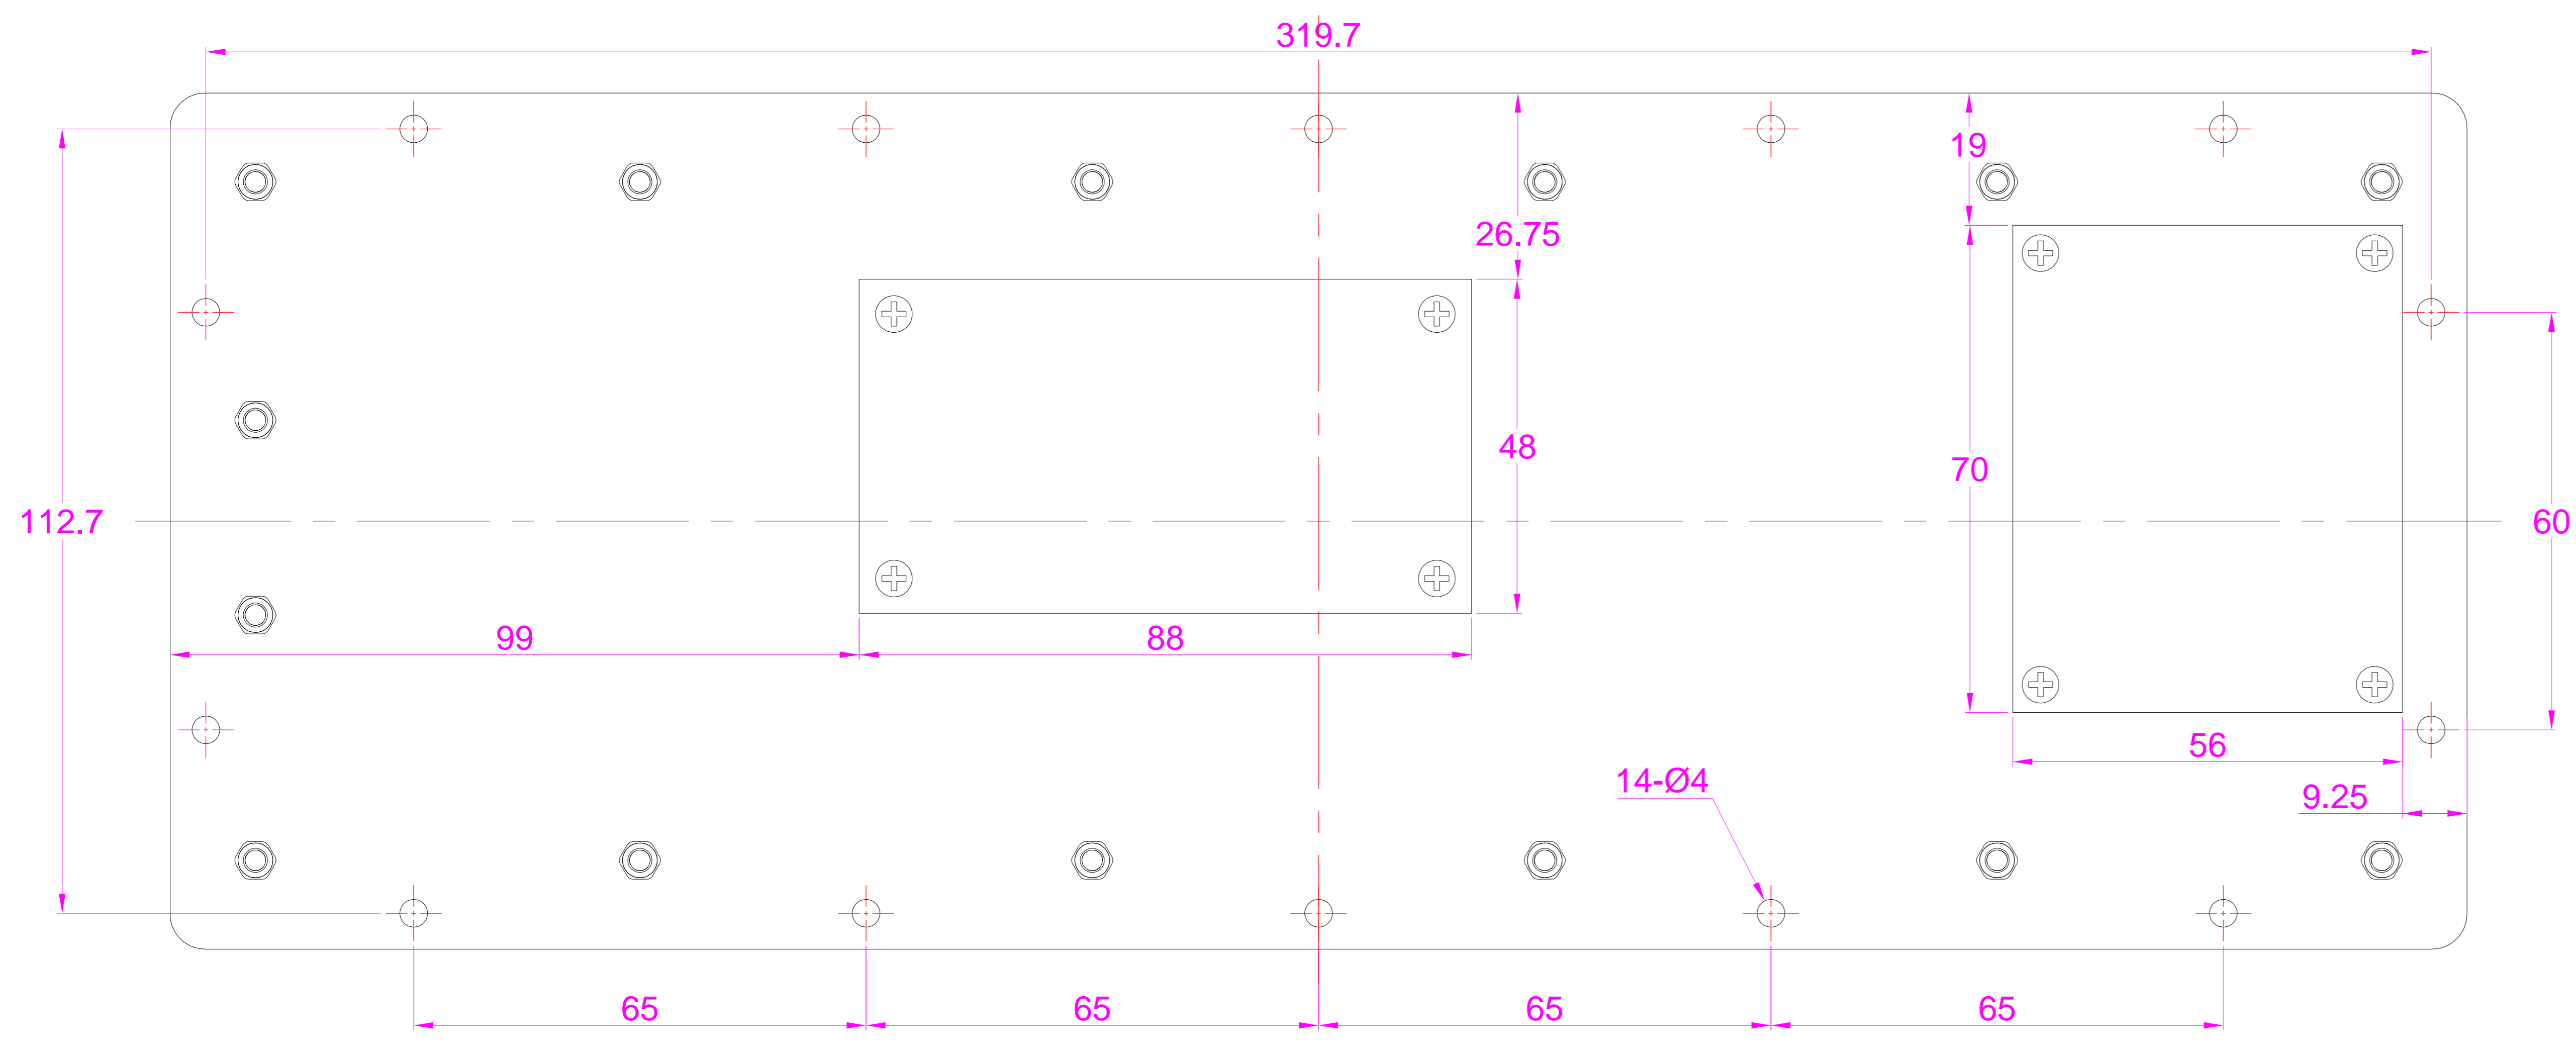

Date	Changes	REV
2025.01.16	Original	1.0

AW-B312TP-KP-FN-BL-DWP