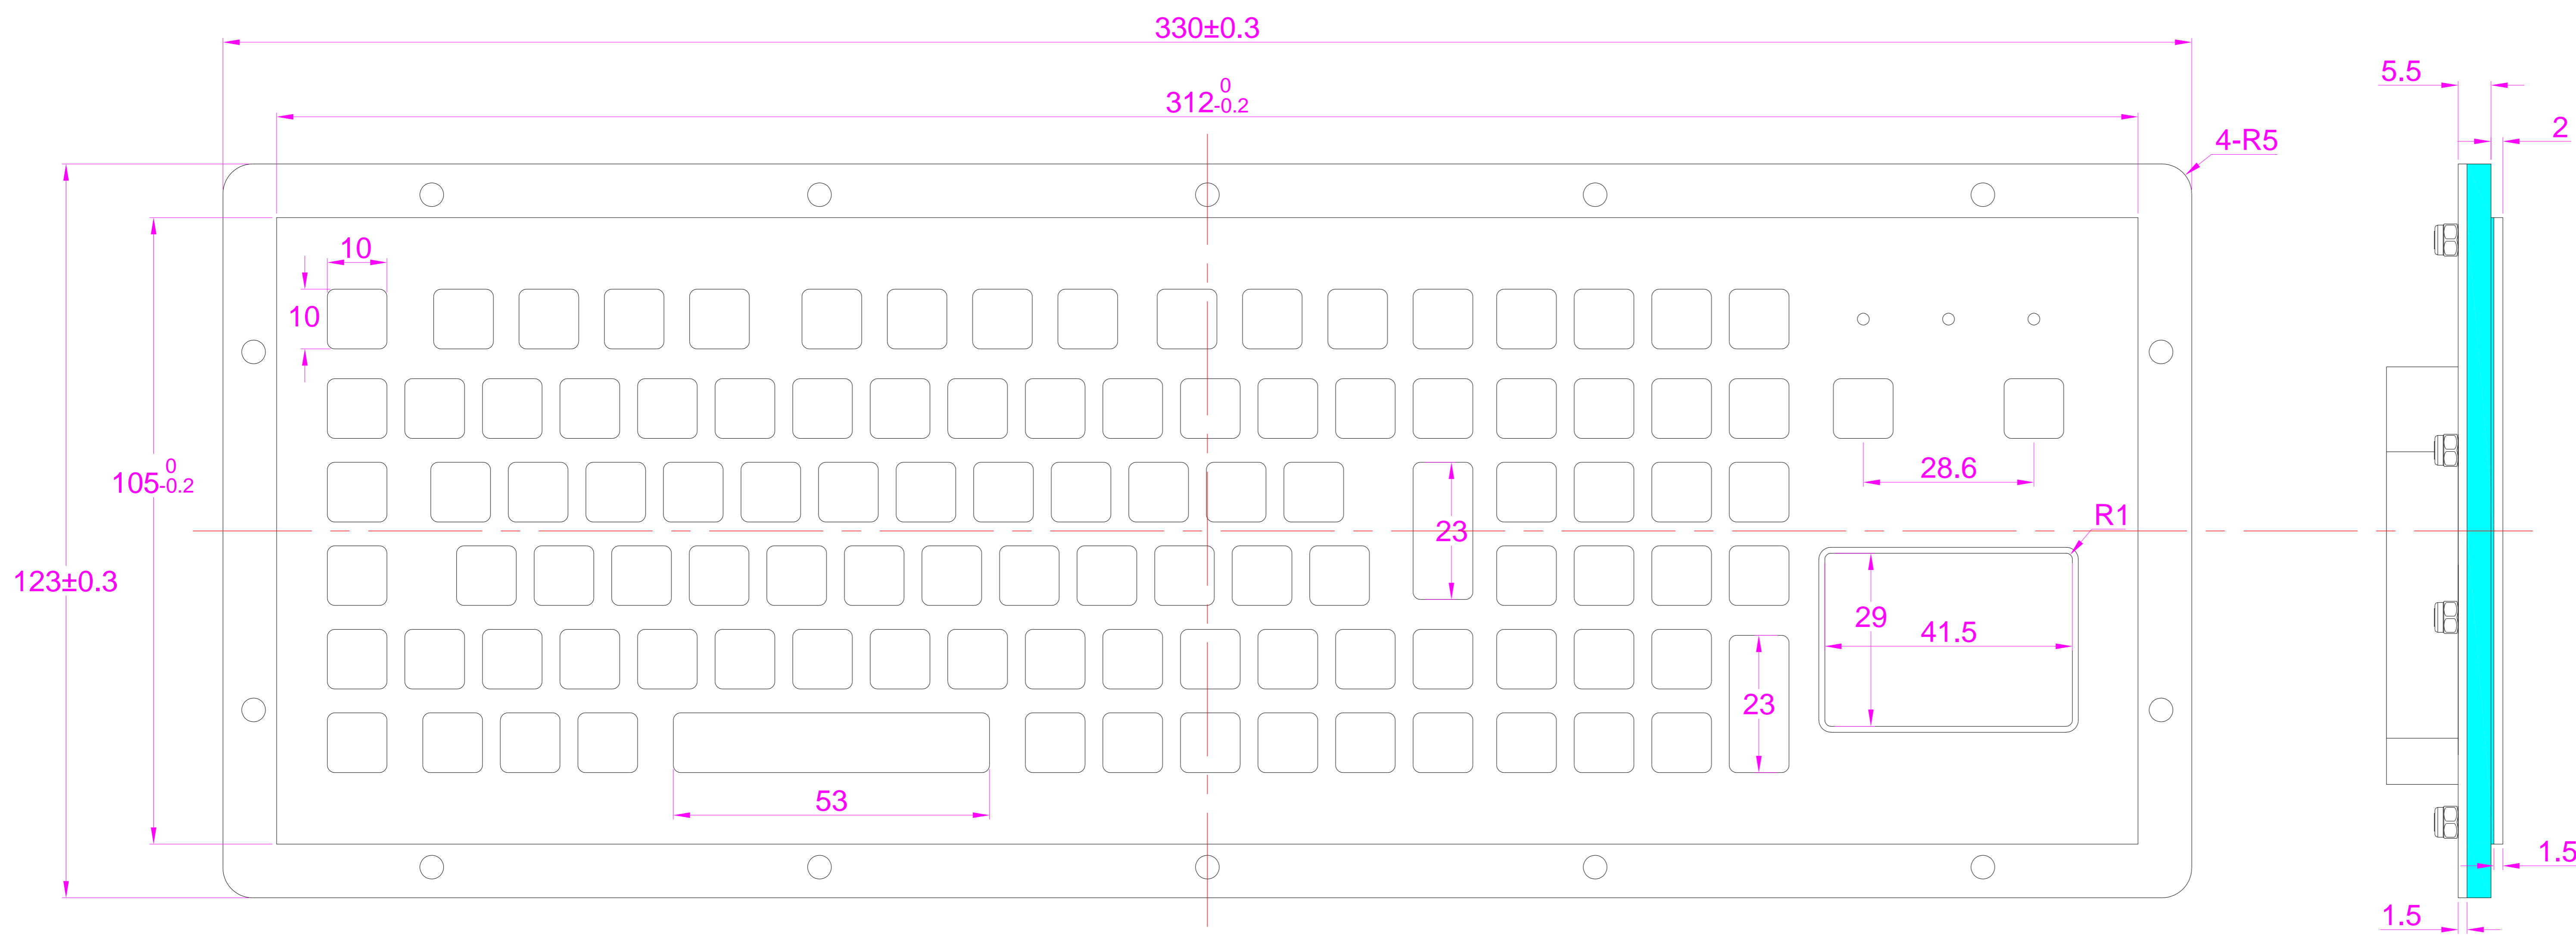

Date	Changes	REV
2025.01.16	Original	1.0

AW-B312TP-KP-FN-BL-DWP