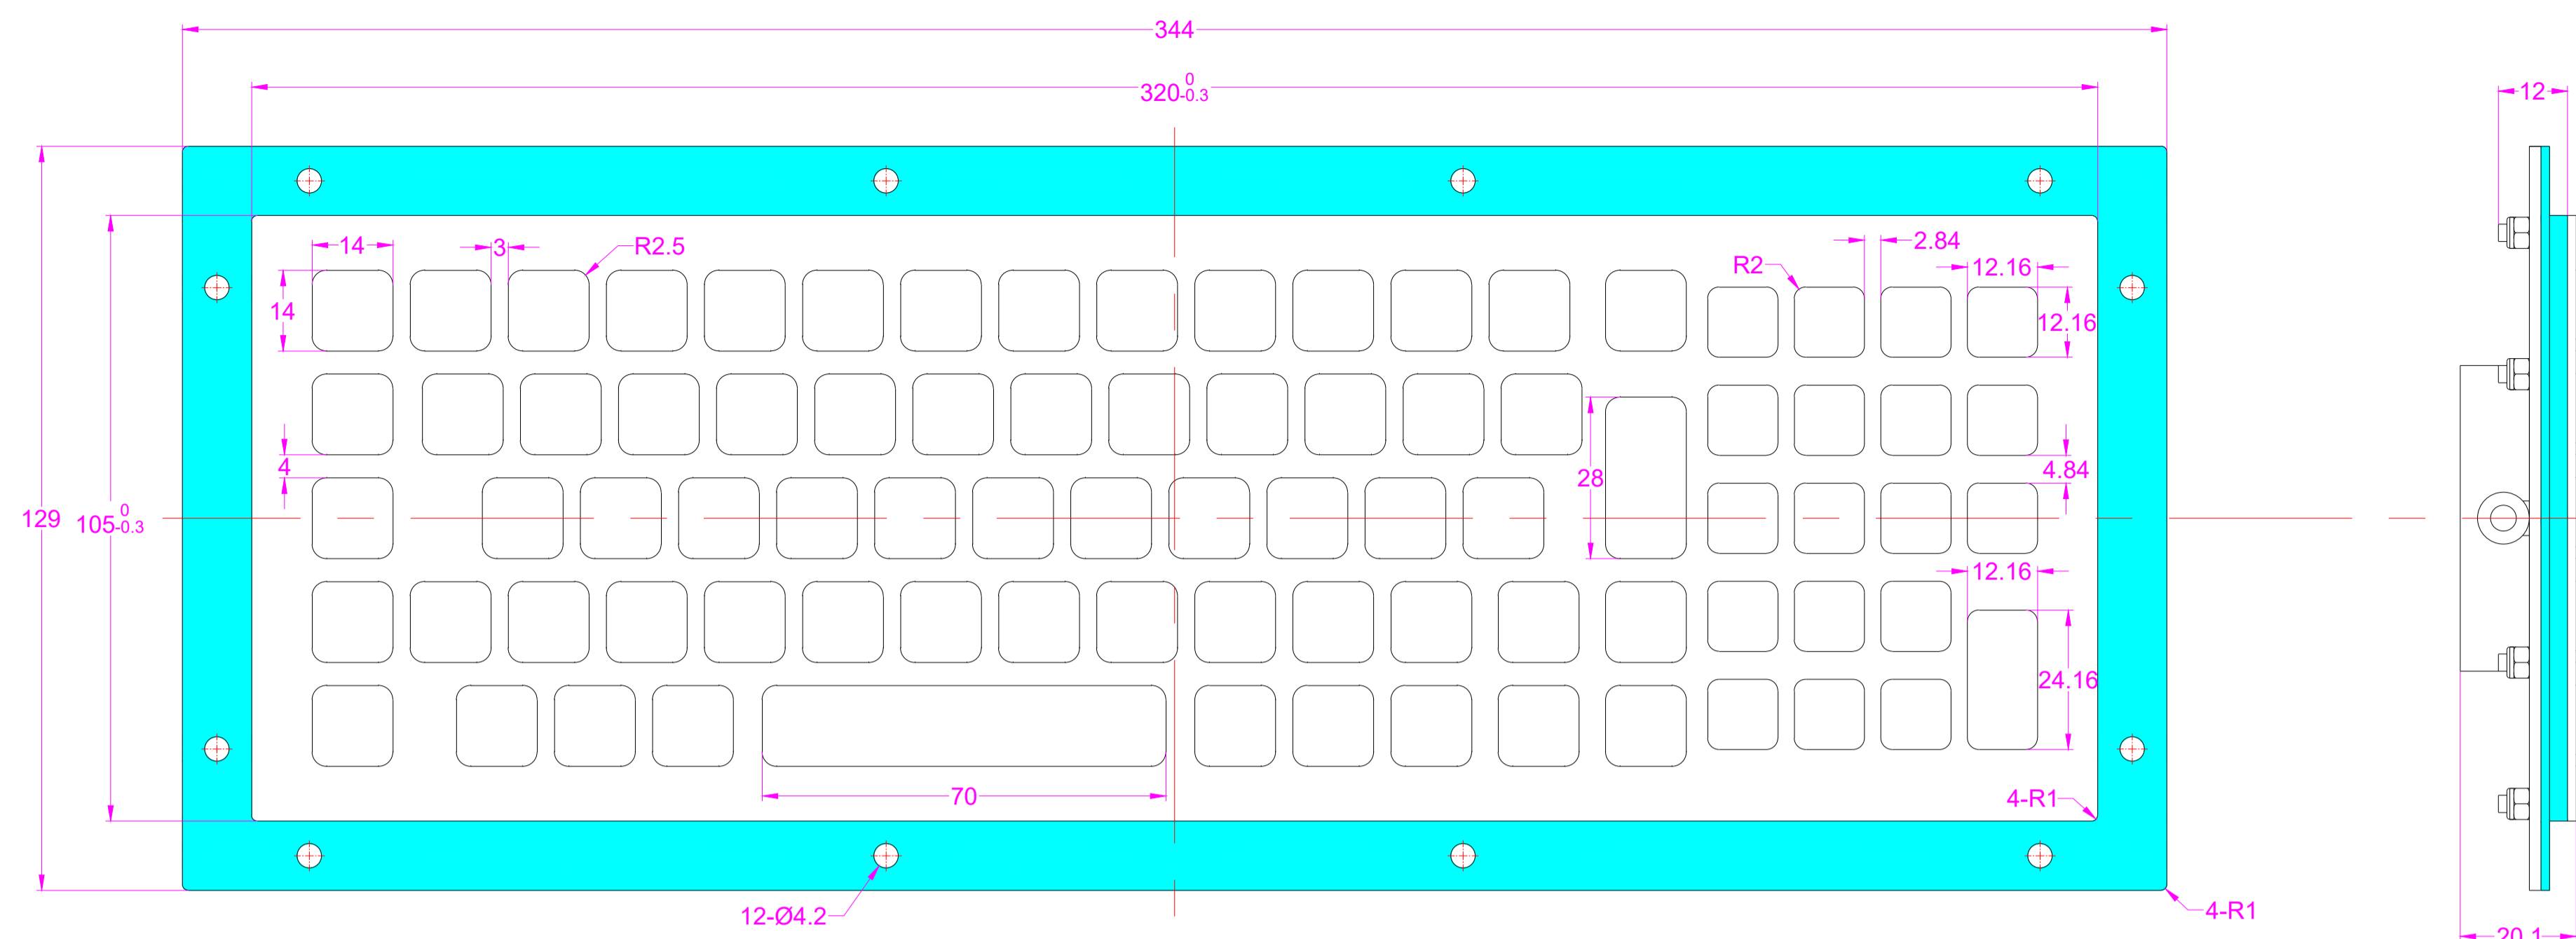

Date	Changes	REV
05.01.2022	Original	1.0

AW-B320KP-DWP