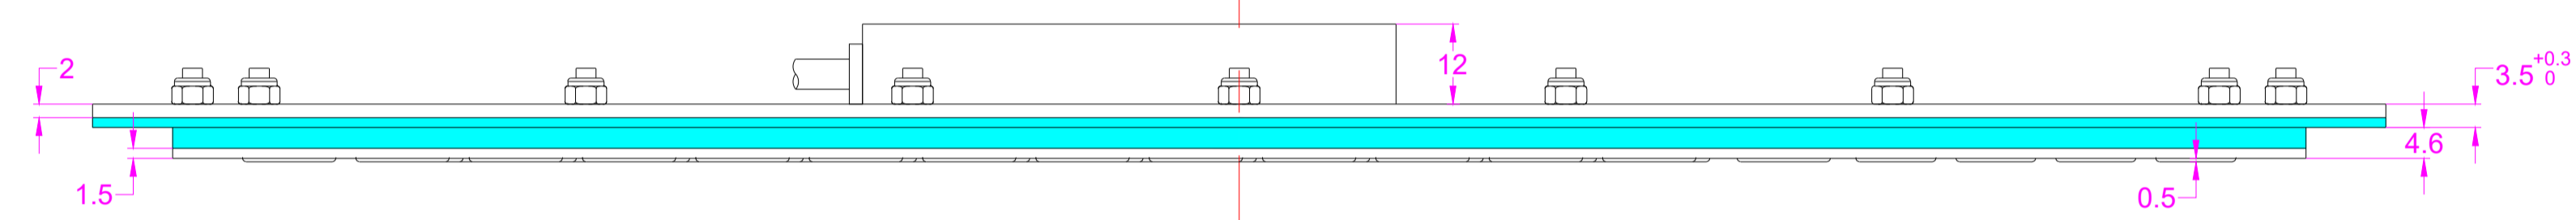

Date	Changes	REV
05.01.2022	Original	1.0

AW-B320KP-DWP