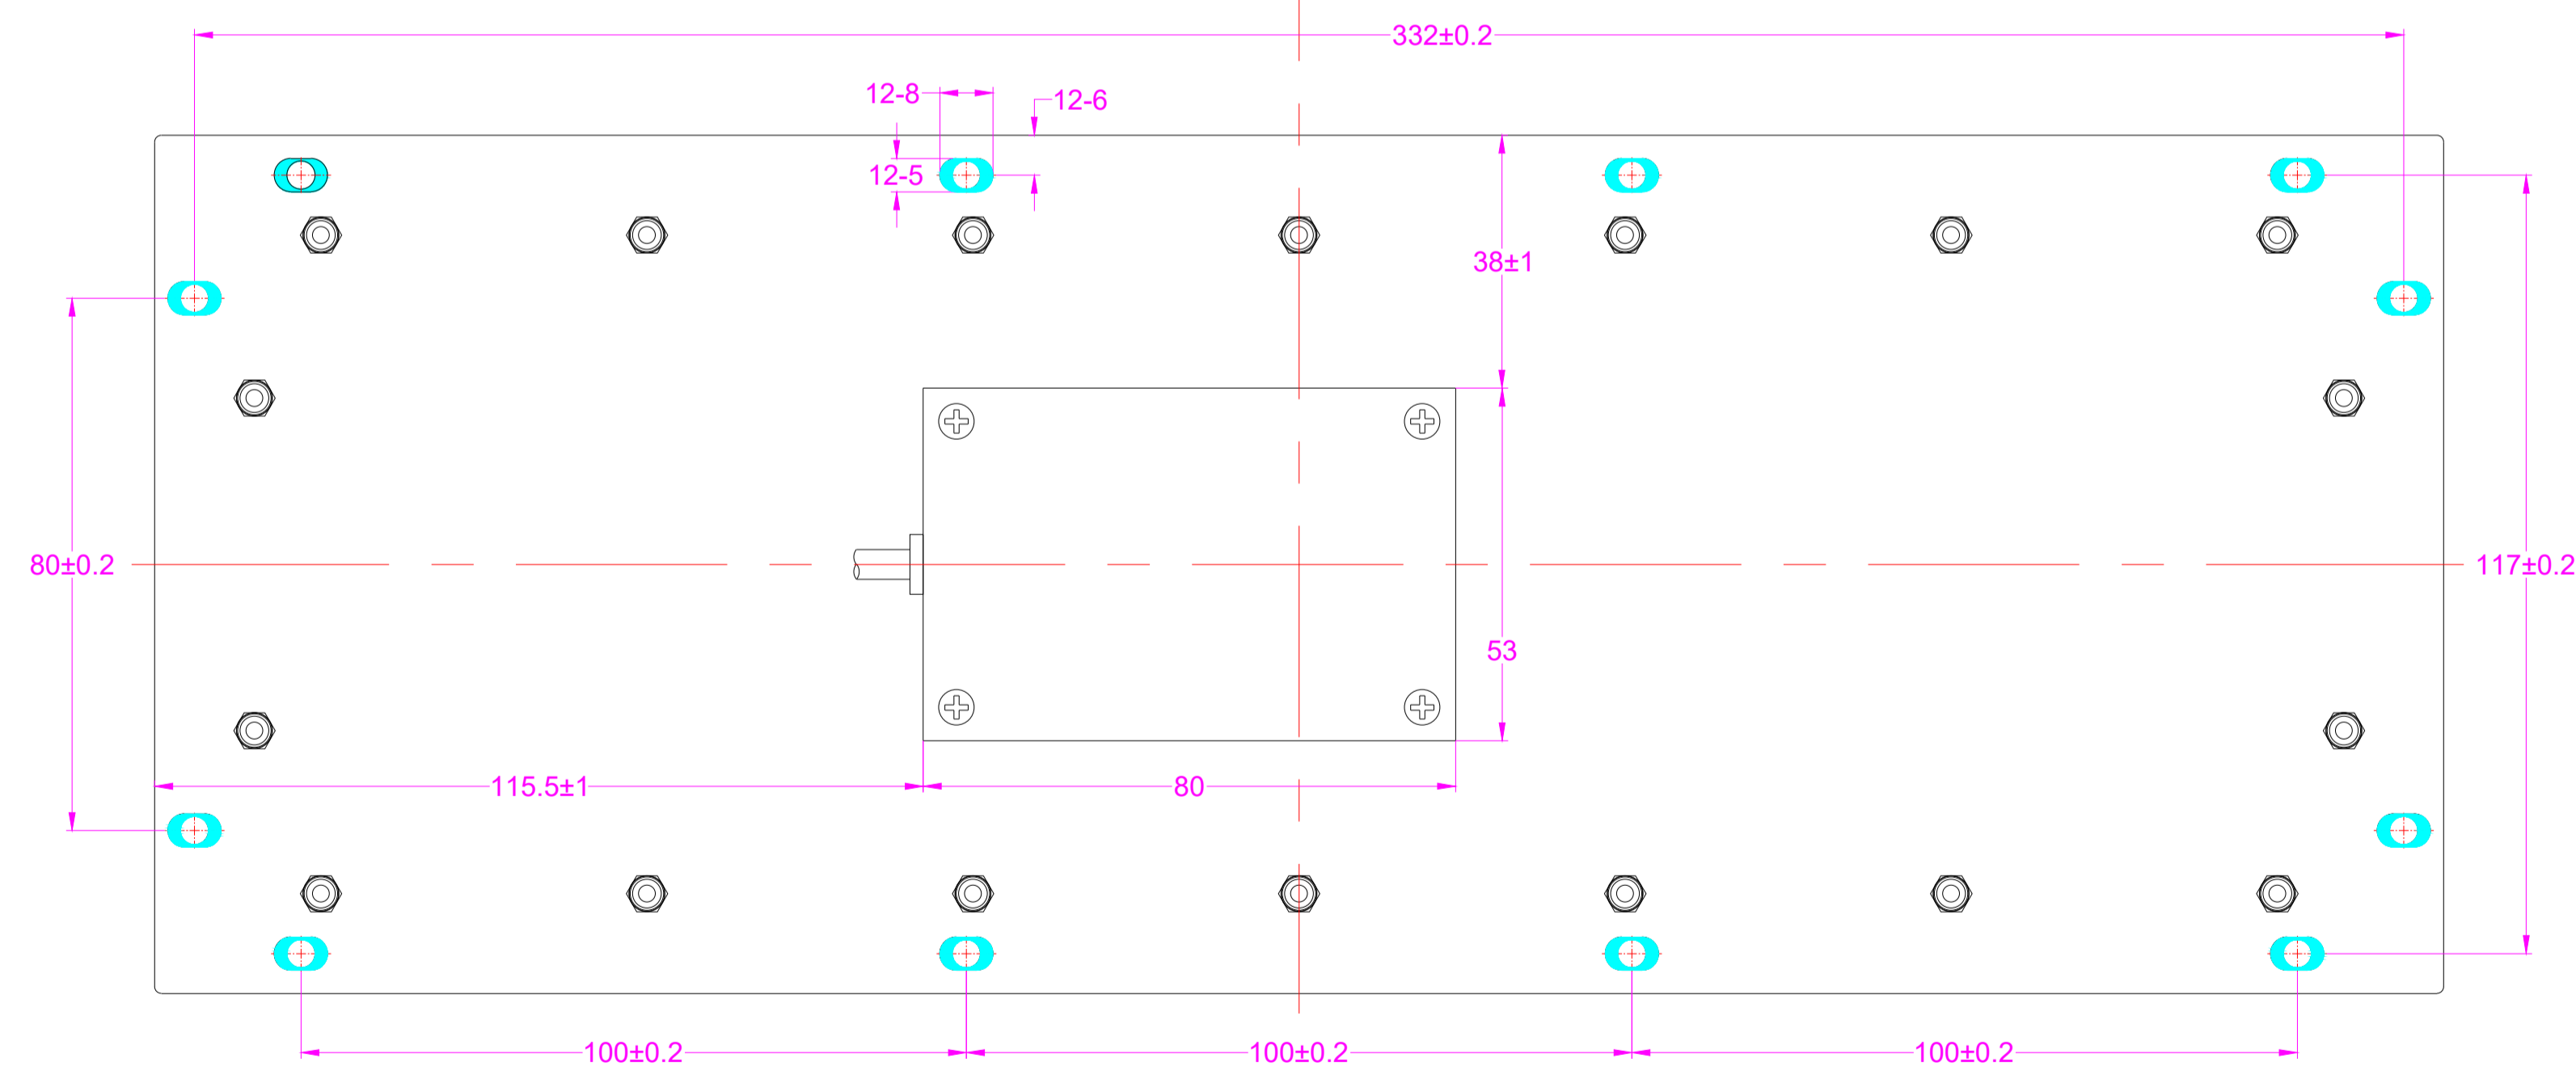

Date	Changes	REV
05.01.2022	Original	1.0

AW-B320KP-DWP