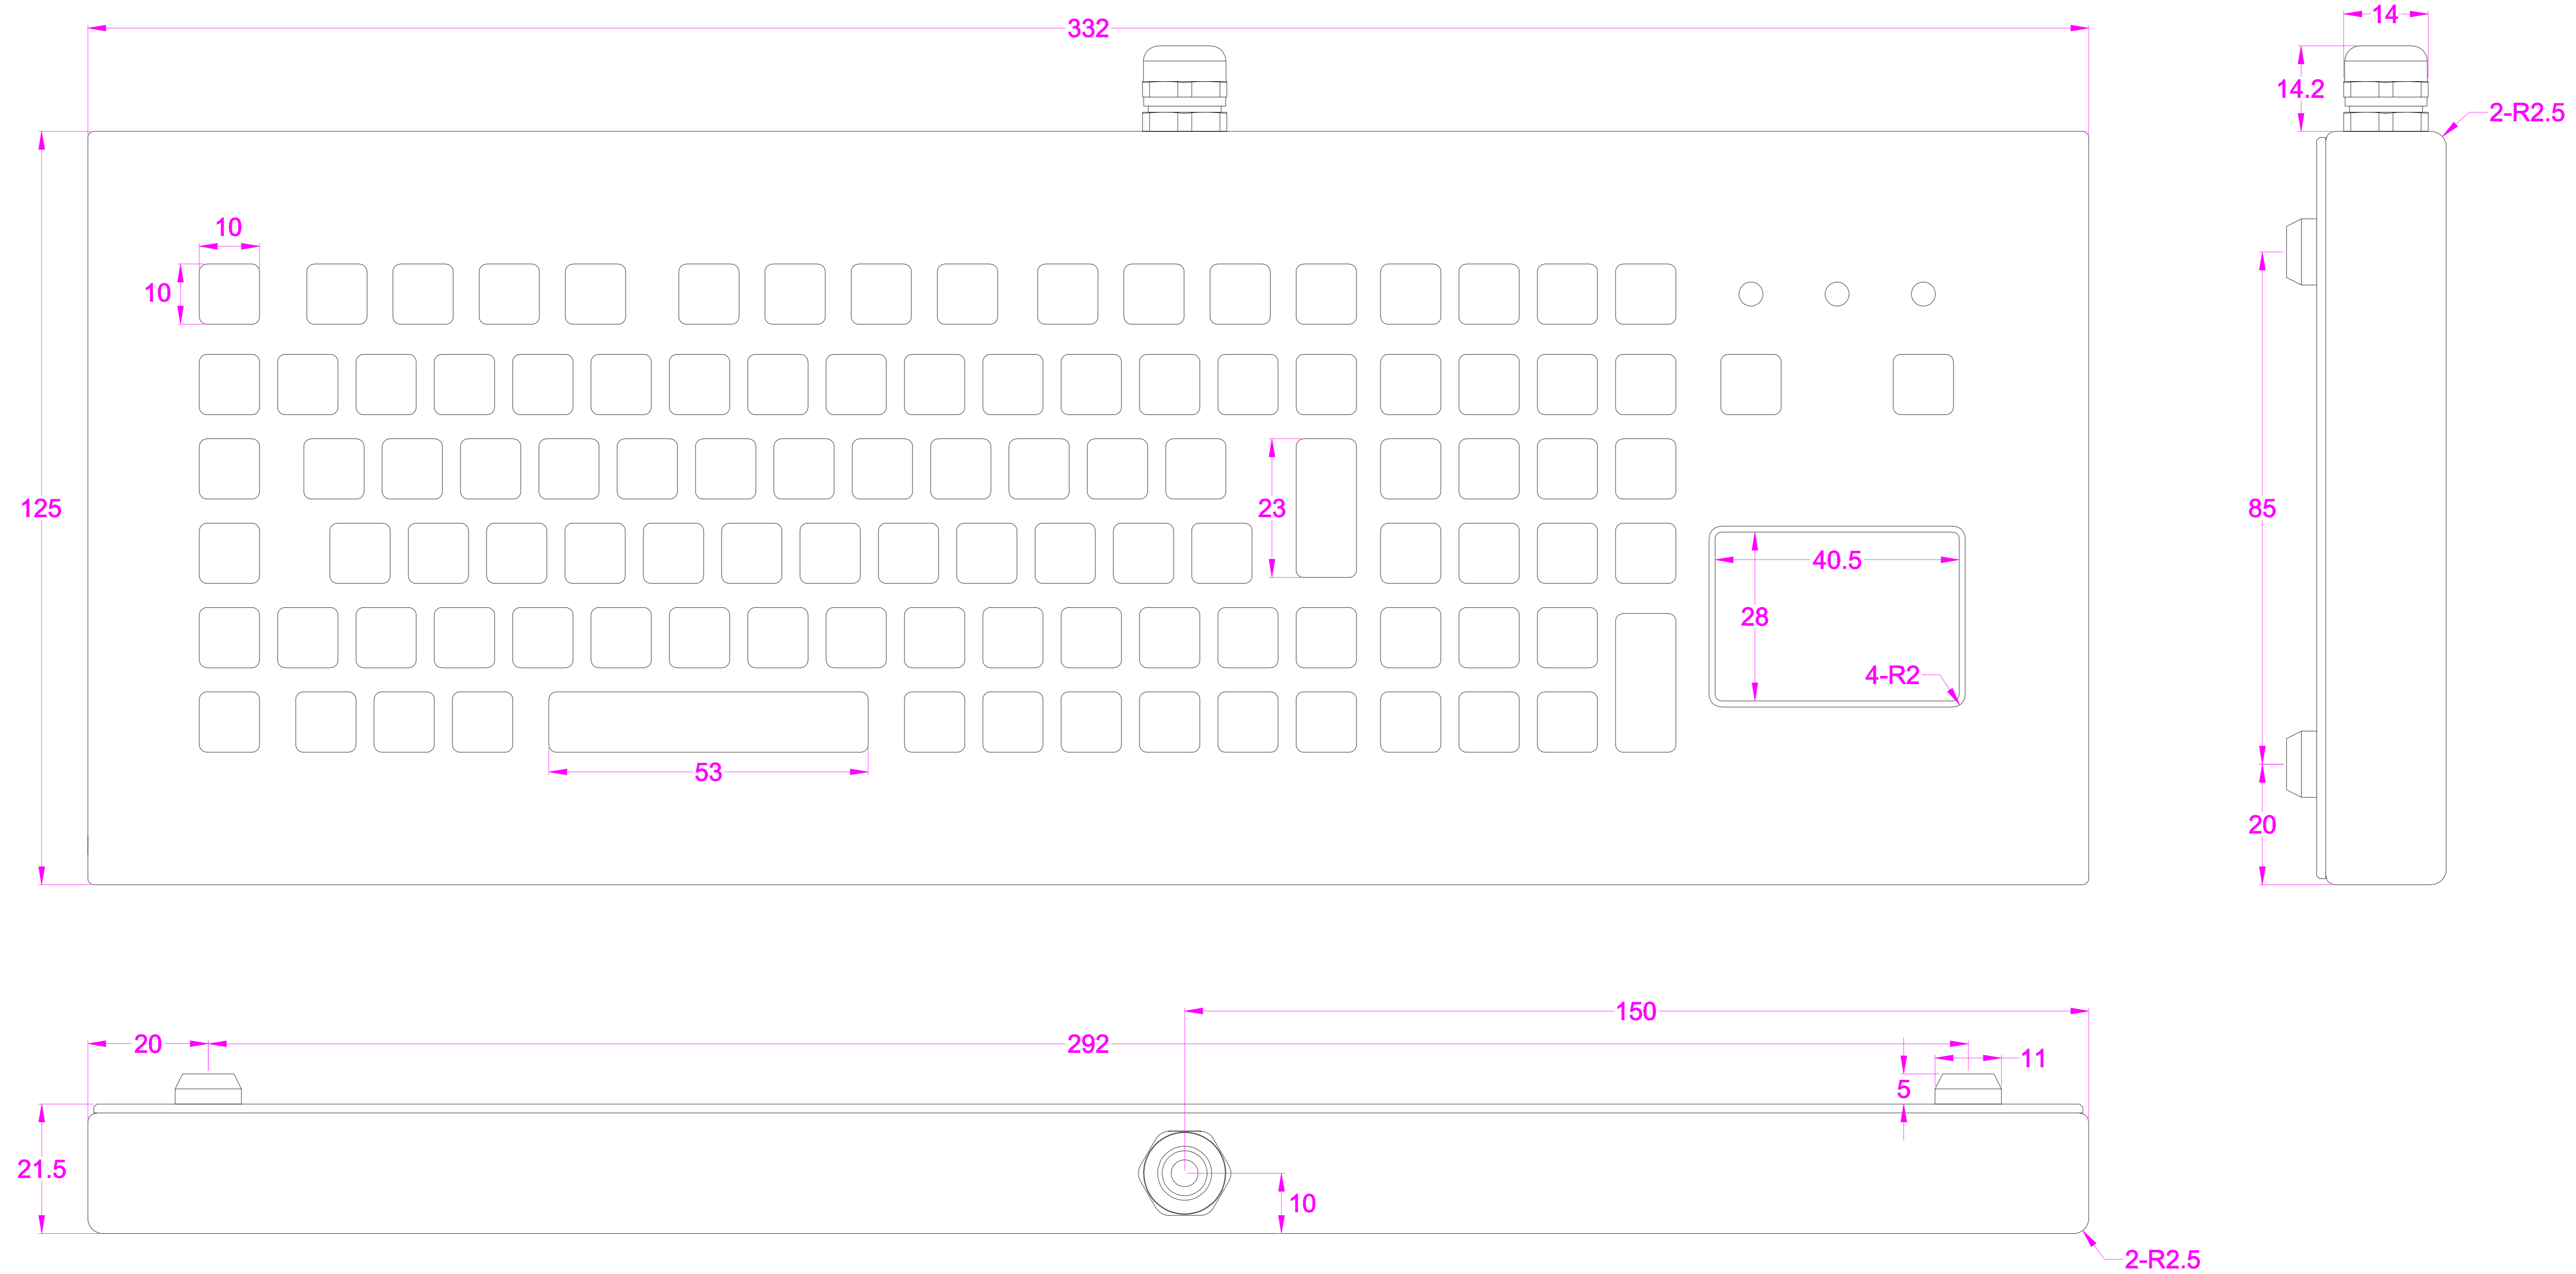

Date	Changes	REV

AW-B332TP-KP-FN-BL-DT-DWP