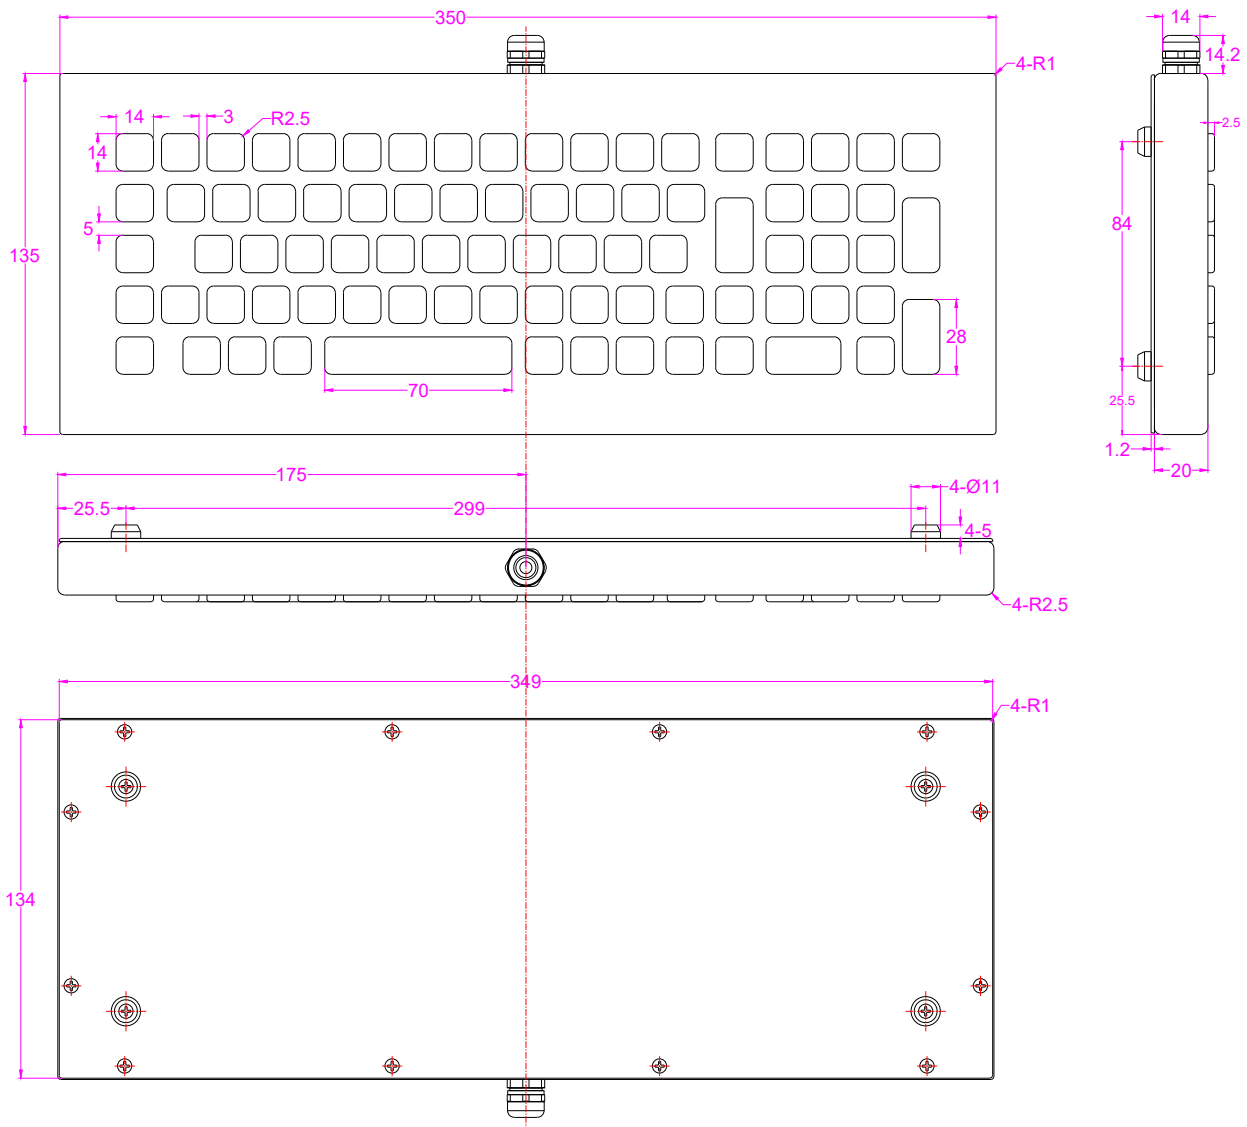

Date	Changes	REV
11.09.2020	Original	1.0

AW-B340KP-DT-DWP