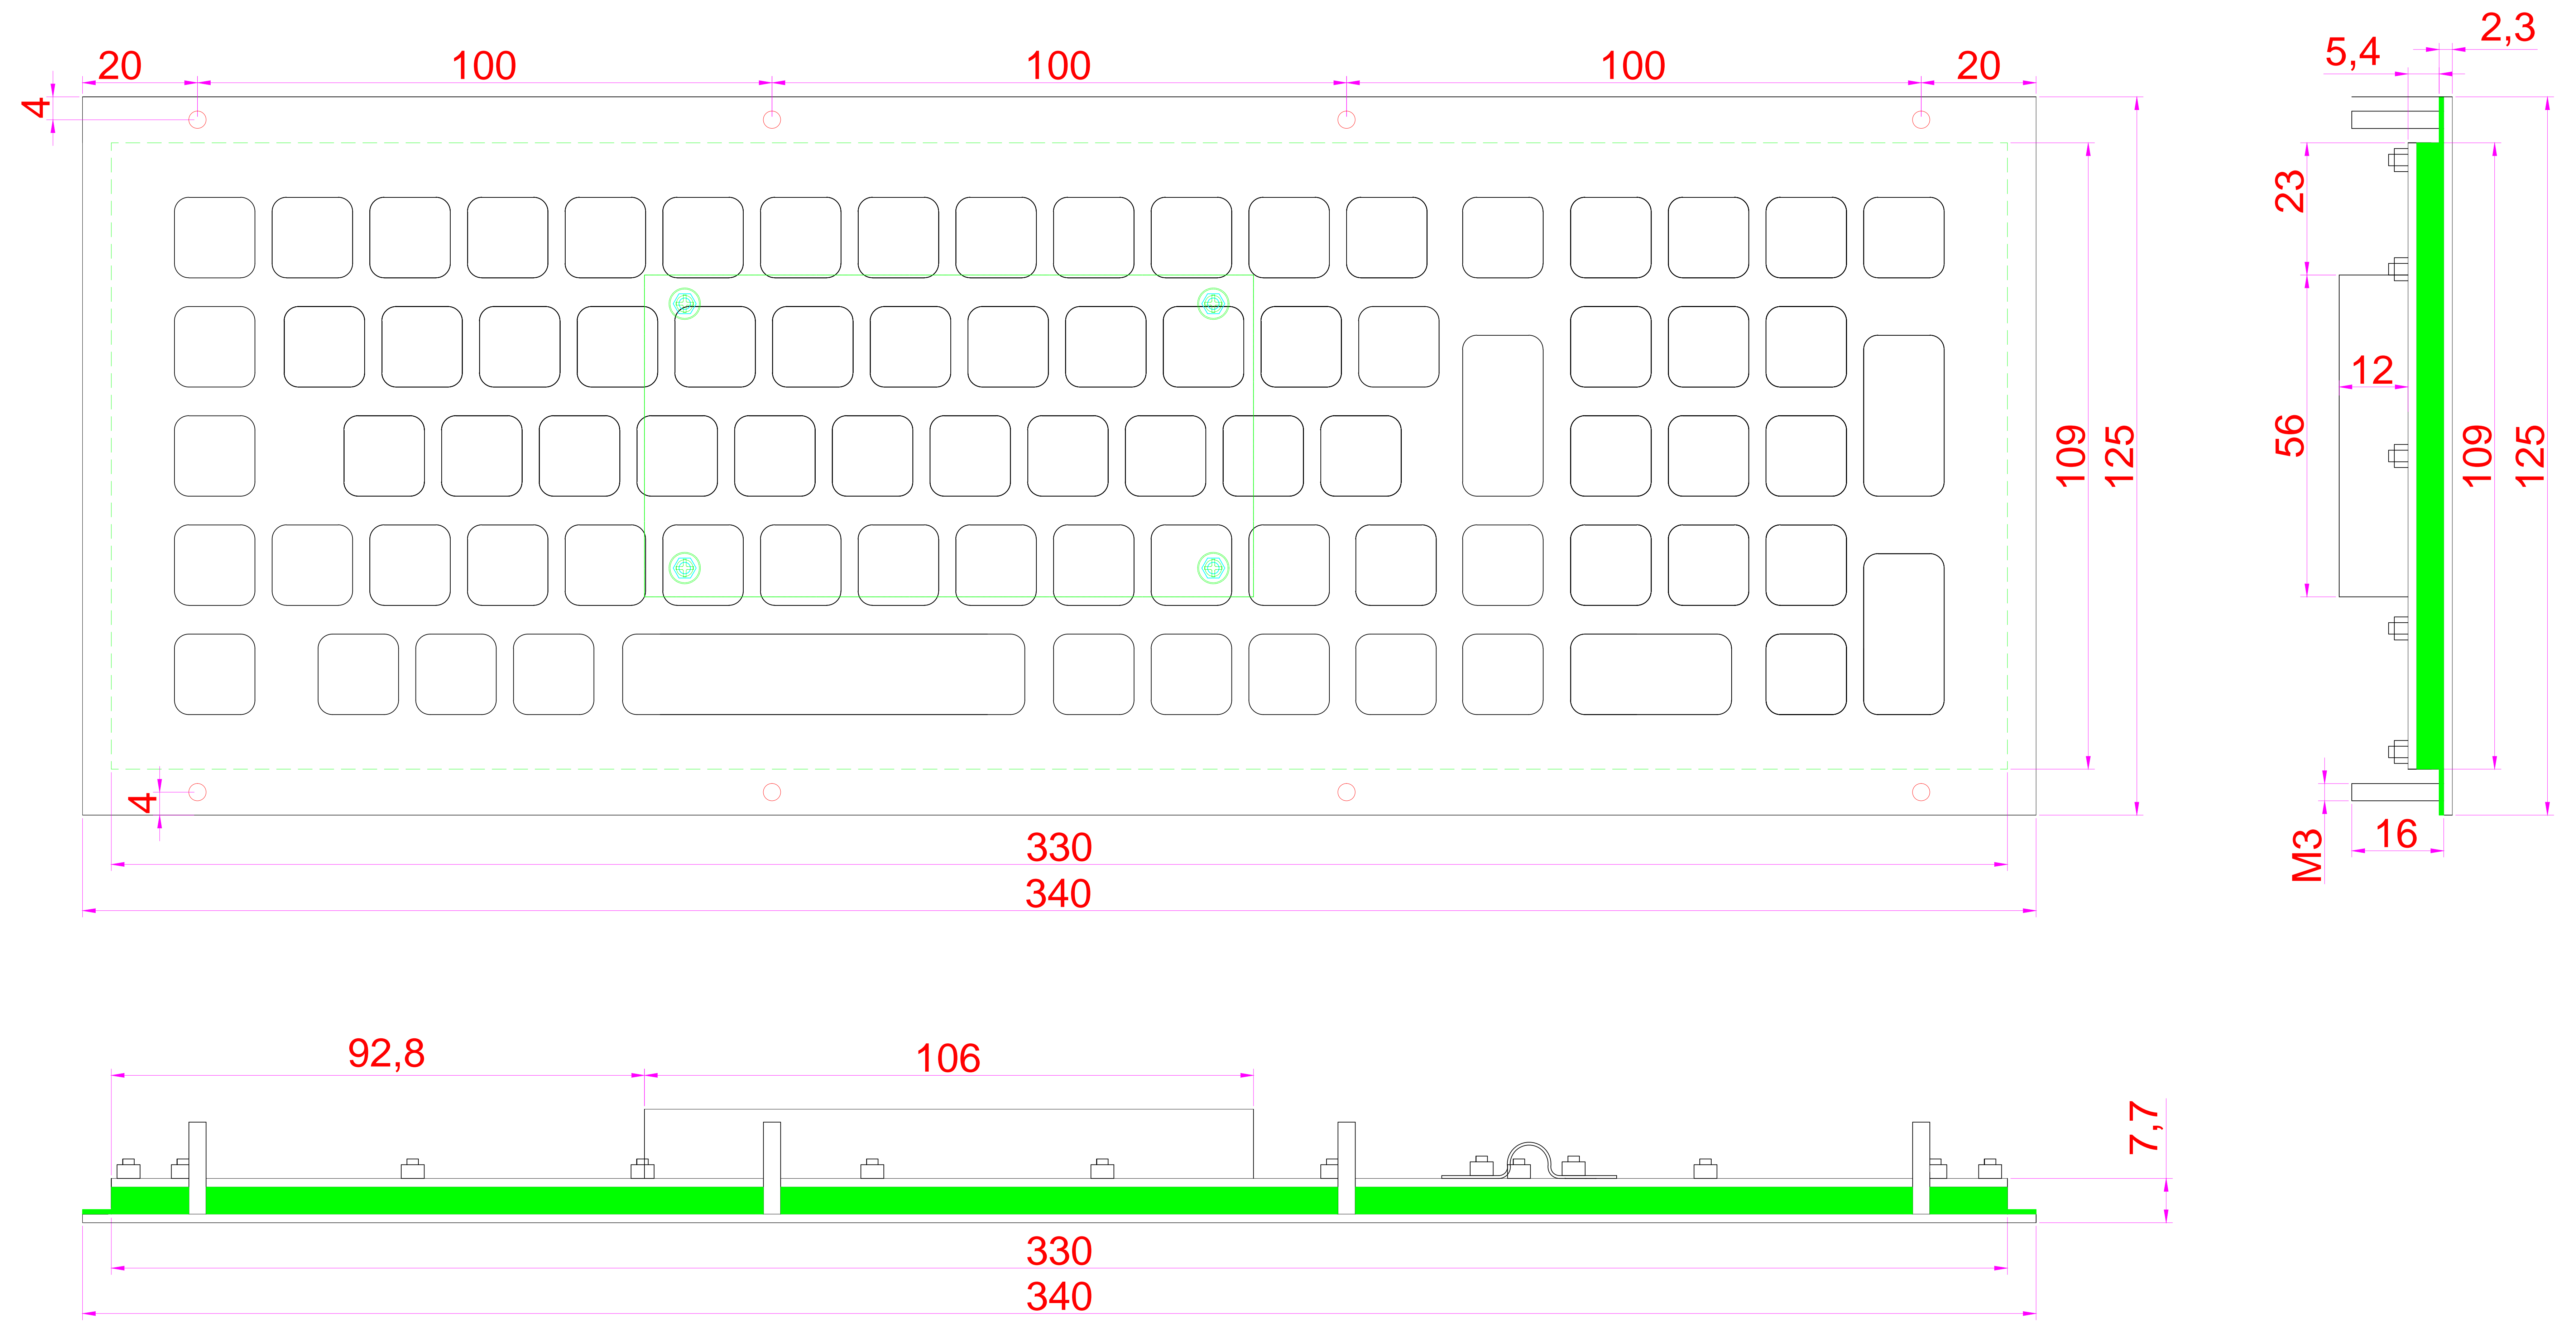

Date	Changes	REV
		1.0

AW-B340KP-DWP